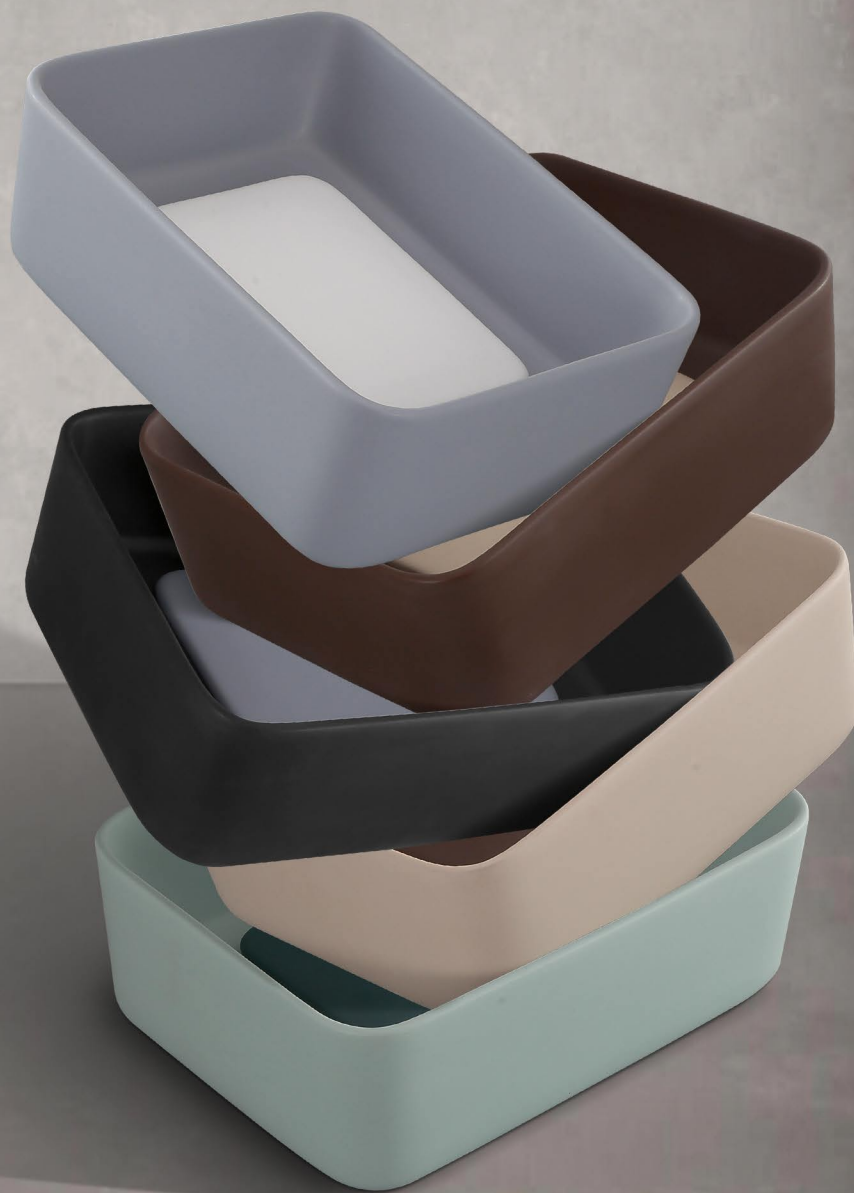

DUAL TONE
art basin (MATT)