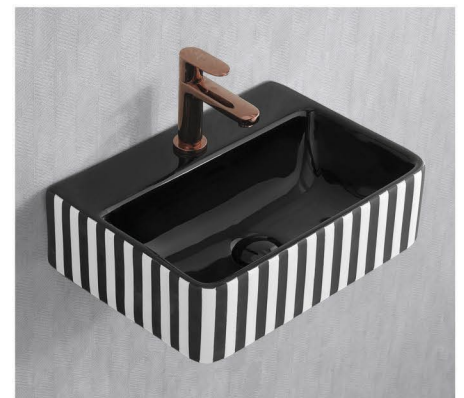

TROOP-A DC-102
330x330x120mm

TROOP-A DC-103
330x330x120mm

TUNA TF-201
410x310x140mm

TUNA TF-202
410x310x140mm

TUNA TF-203
410x310x140mm

Designer
Wall Hung Basin

AMAZE DC-101
400x300x120mm

AMAZE DC-102
400x300x120mm

AMAZE DC-103
400x300x120mm

AMAZE DC-104
400x300x120mm

AMAZE DC-105
400x300x120mm

AMAZE DC-106
400x300x120mm

AMAZE DC-107
400x300x120mm

AMAZE DC-108
400x300x120mm

AMAZE DC-109
400x300x120mm

AMAZE DC-110
400x300x120mm

AMAZE DC-111
400x300x120mm

AMAZE DC-112
400x300x120mm

Designer
Wall Hung Basin

AMAZE DC-113
400x300x120mm

AMAZE DC-114
400x300x120mm

AMAZE DC-115
400x300x120mm

AMAZE DC-116
400x300x120mm

AMAZE TF-201
400x300x120mm