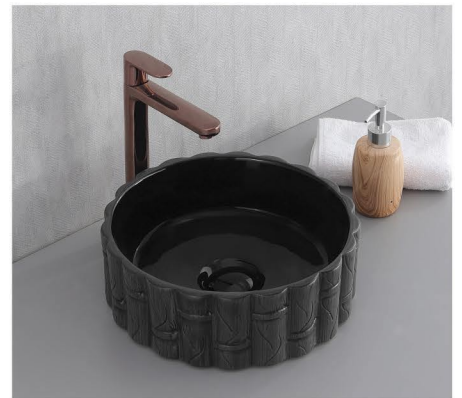

TROOP-A DC-102
330x330x120mm

TROOP-A DC-103
330x330x120mm

TUNA TF-201
410x310x140mm

TUNA TF-202
410x310x140mm

TUNA TF-203
410x310x140mm

Designer
Wall Hung Basin

AMAZE DC-101
400x300x120mm

AMAZE DC-102
400x300x120mm