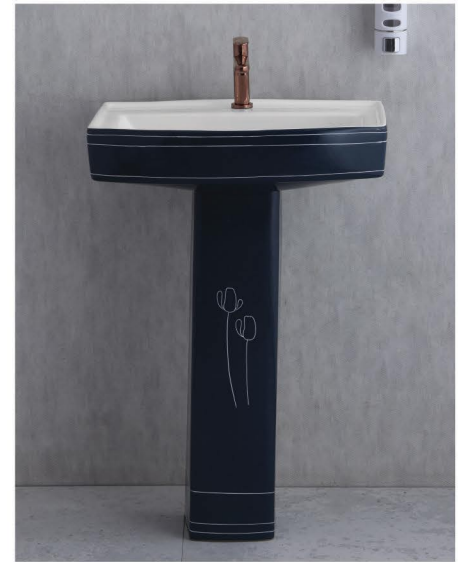

Designer
Wash Basin Pedestal

ROY DC-101
560x430x870mm

ROY DC-102
560x430x870mm

ROY DC-103
560x430x870mm

ROY DC-104
560x430x870mm

ROY DC-105
560x430x870mm

ROY DC-106
560x430x870mm

ROY DC-107
560x430x870mm

ROY DC-108
560x430x870mm

ROY DC-109
560x430x870mm

Designer
Wash Basin Pedestal

REGALIA DC-101
580x435x850mm

REGALIA DC-102
580x435x850mm

REGALIA DC-103
580x435x850mm

REGALIA DC-104
580x435x850mm

REGALIA DC-105
580x435x850mm