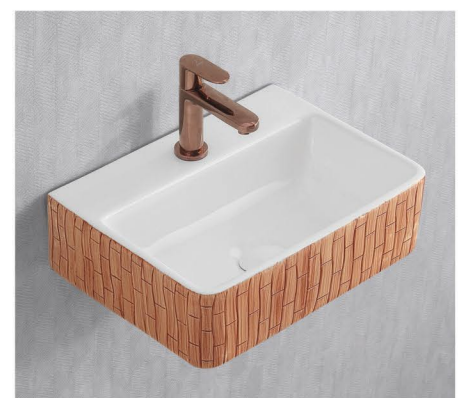

AMAZE DC-112
400x300x120mm