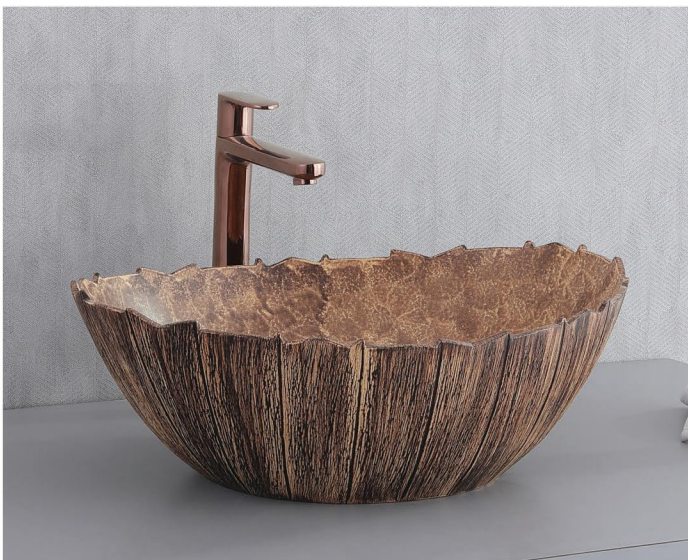

TAILOR DC-101
470x360x170mm

TAILOR DC-102
470x360x170mm

TAILOR DC-103
470x360x170mm

TAILOR DC-104
470x360x170mm

TAILOR DC-105
470x360x170mm

TAILOR DC-106
470x360x170mm

Designer
Table Top Basin

TAILOR DC-107
470x360x170mm