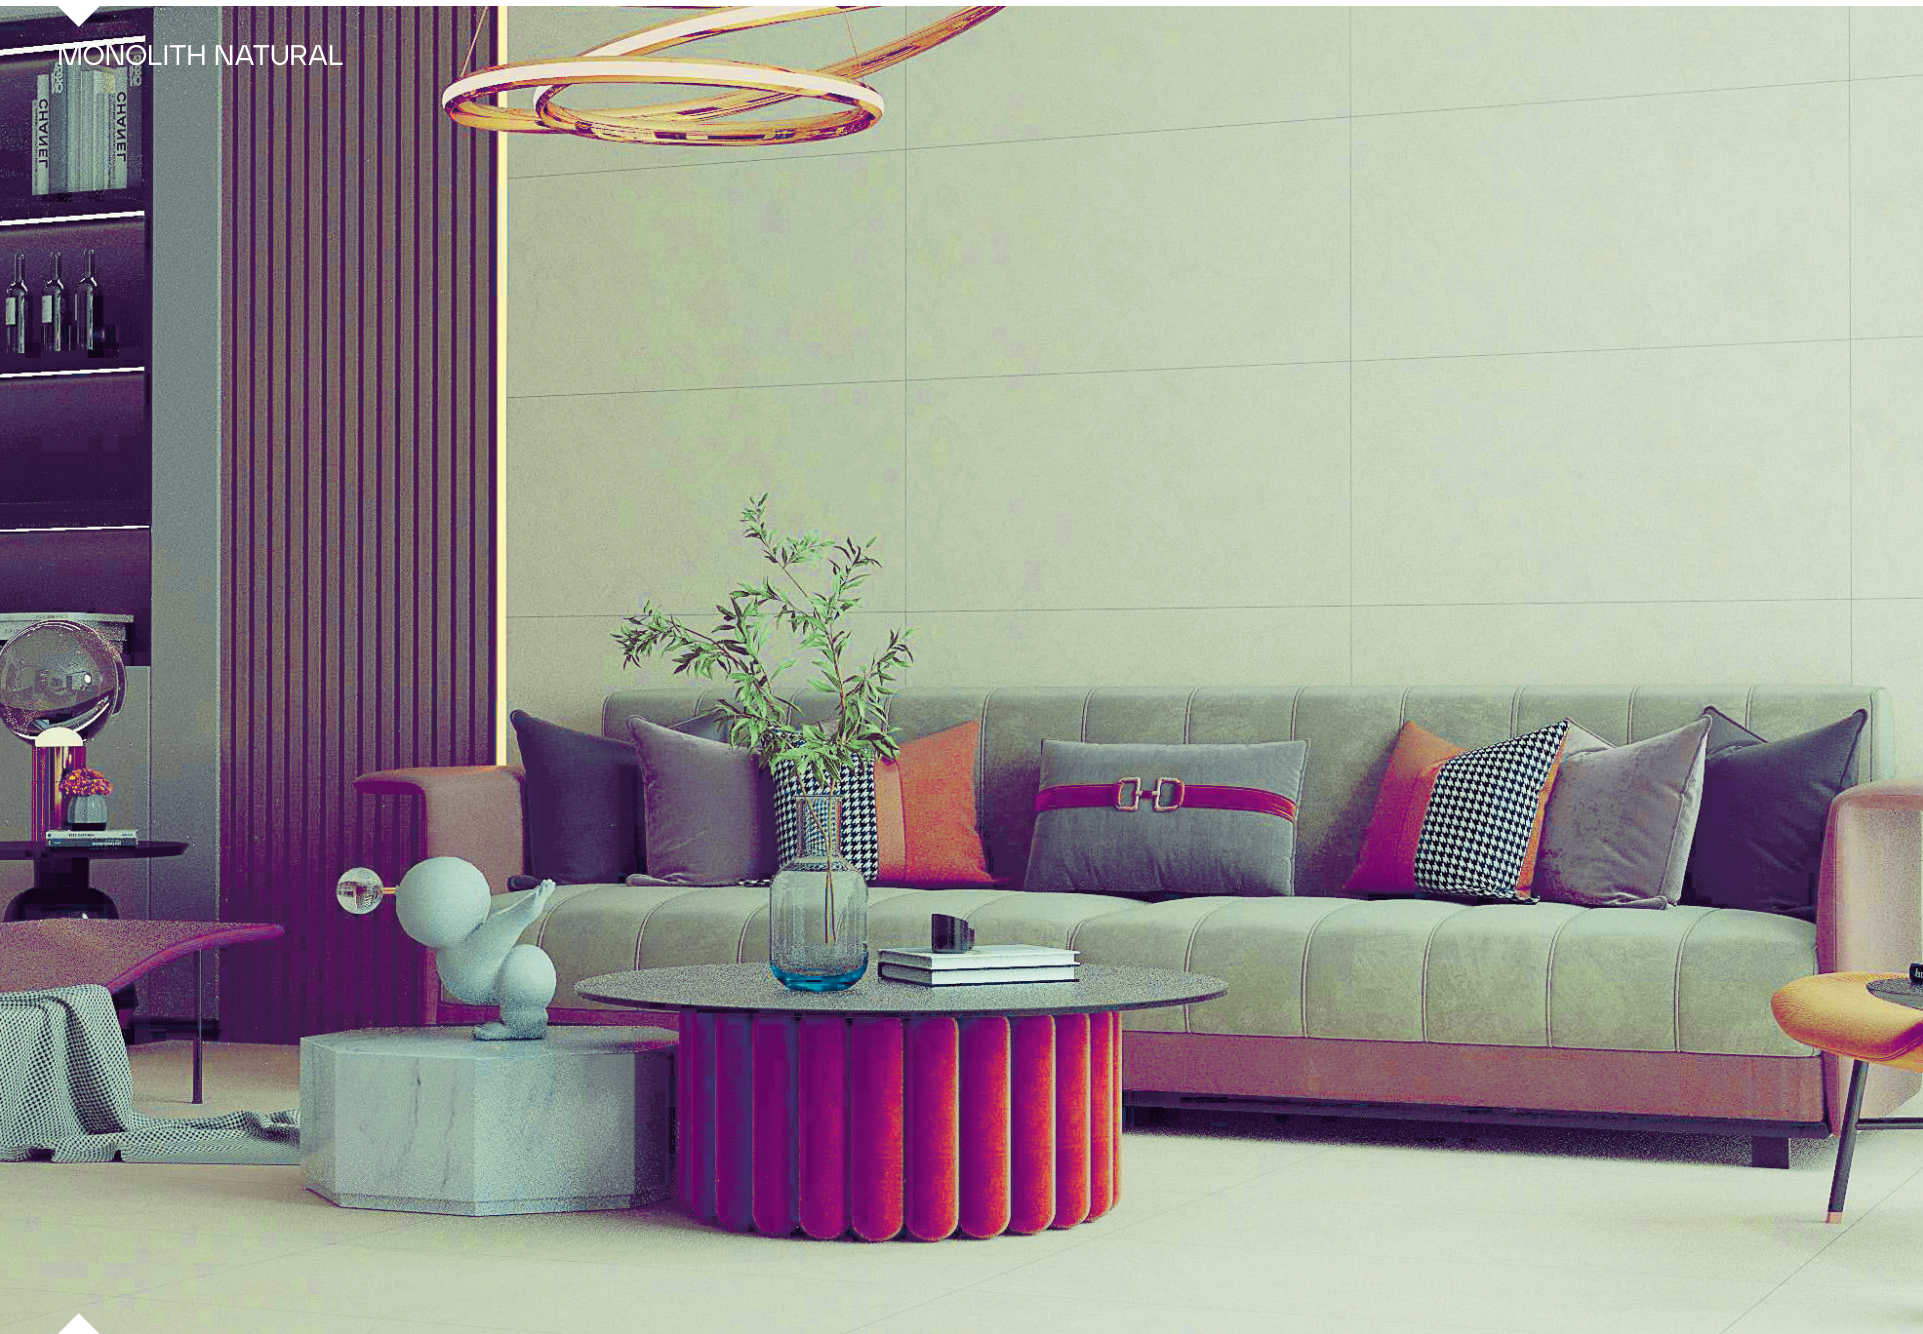

MONOLITH GRIS

**MONOLITH**  
RANGE

**MONOLITH NATURAL**

SIZE  
600x1200 MM

FINISH  
PUNCH WITH BUFFING

RANDOM  
04

  
TOUCH ONE,  
And Grab Your  
Perfect Match

MONOLITH NATURAL