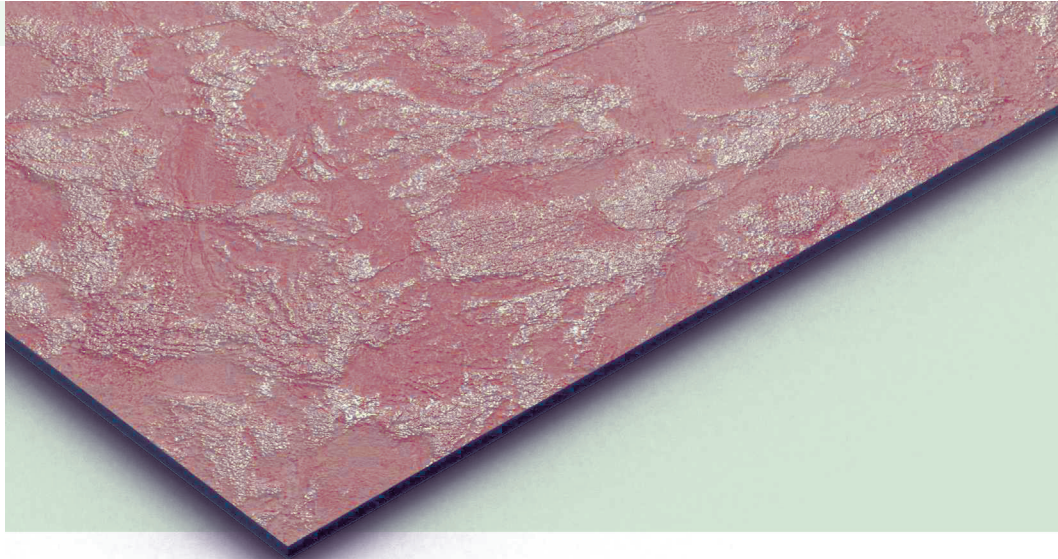

MONOLITH
RANGE

MONOLITH BLUSH

SIZE
600x1200 MM

FINISH
PUNCH WITH BUFFING

RANDOM
04

TOUCH ONE,
And Grab Your
Perfect Match