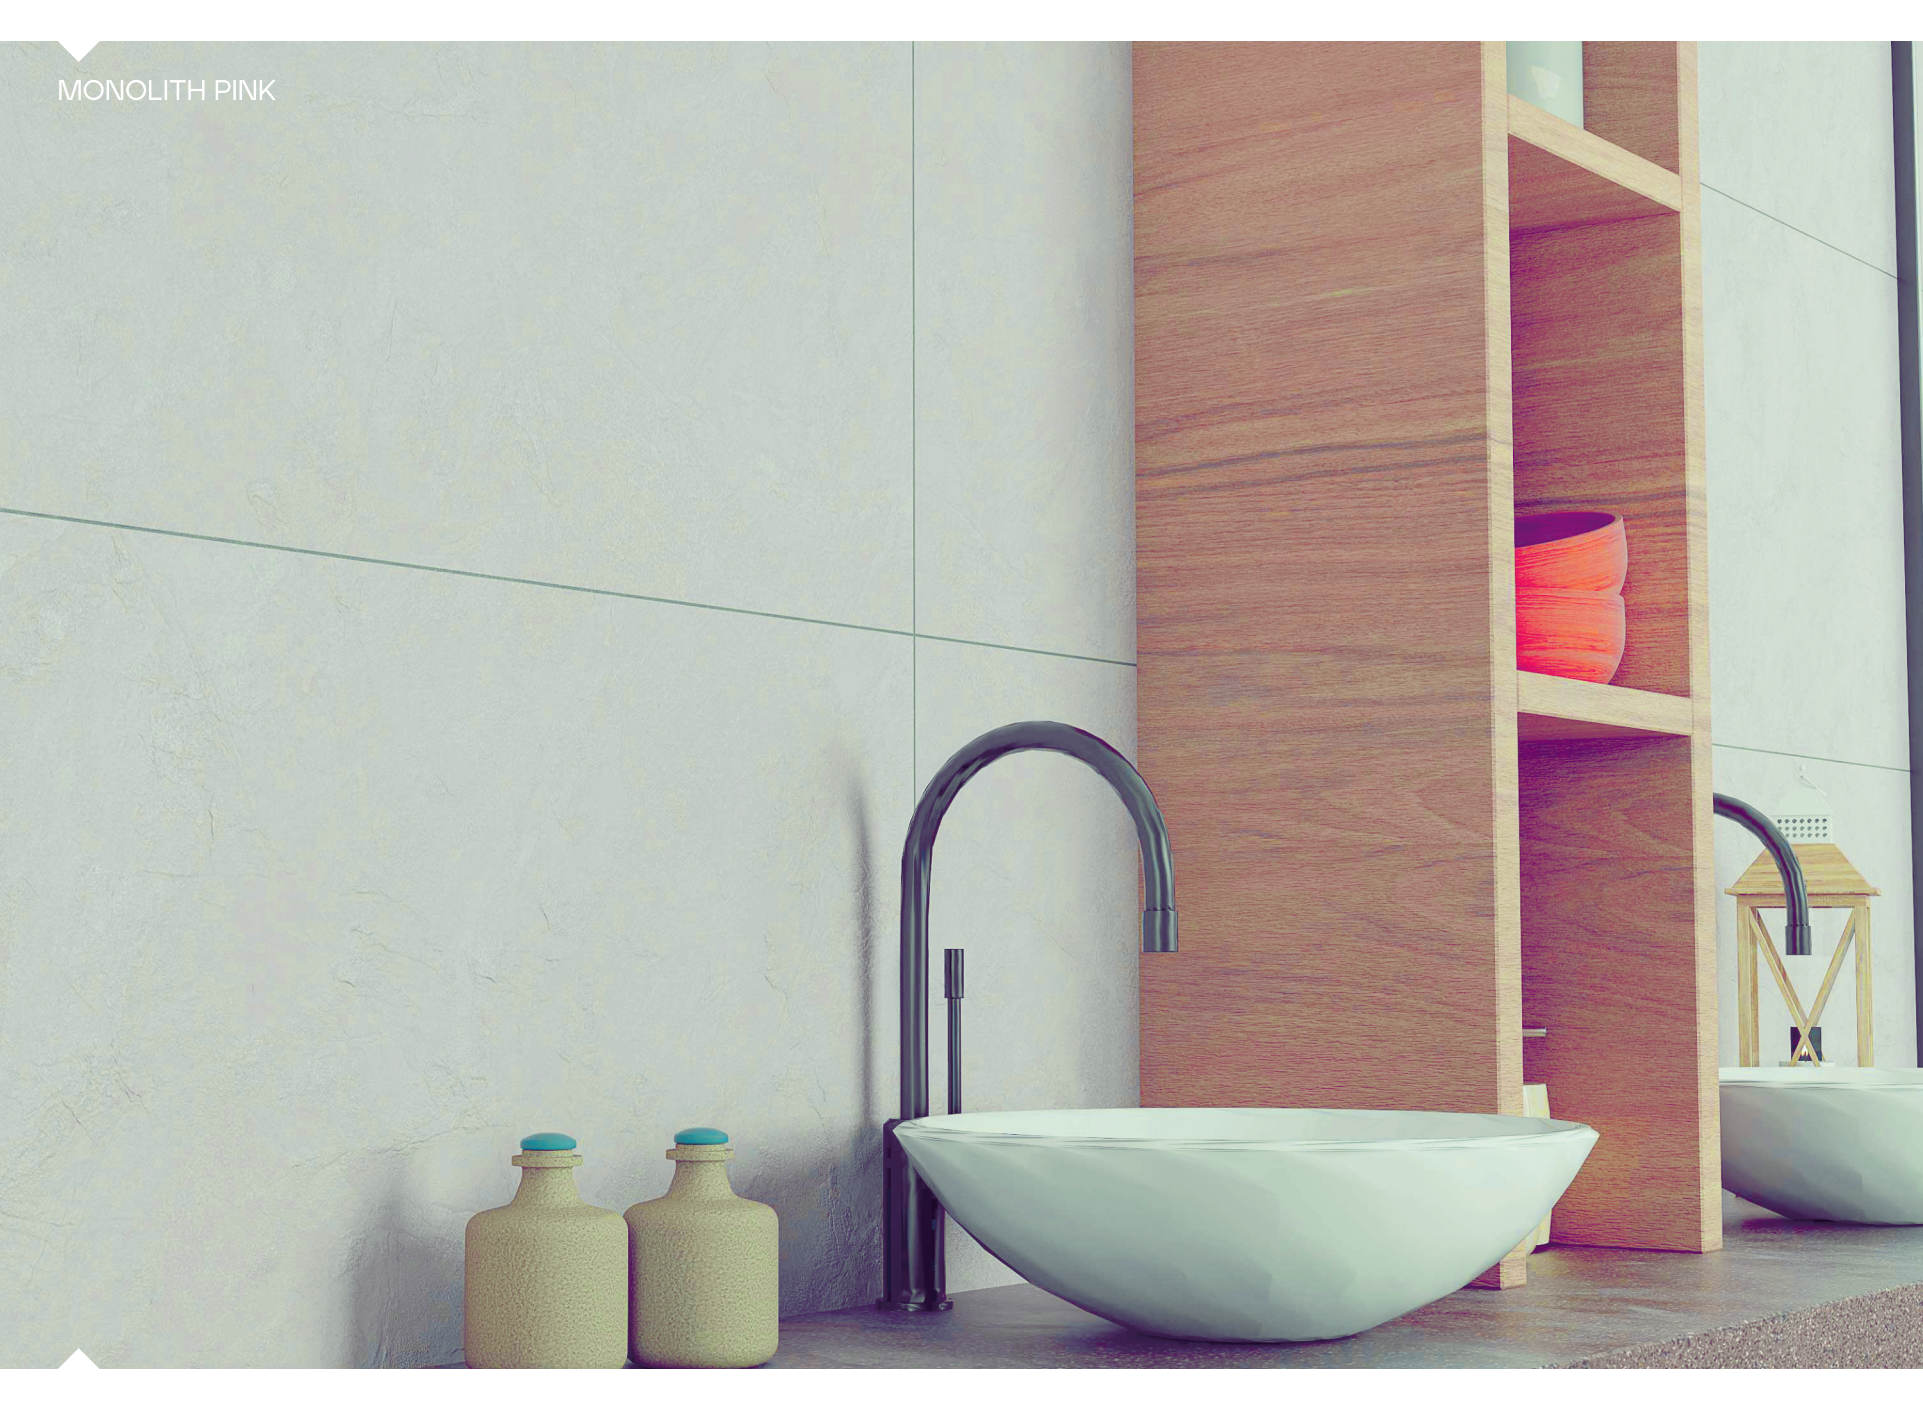

## MONOLITH PINK

SIZE  
600x1200 MM

FINISH  
PUNCH WITH BUFFING

RANDOM  
04

 TOUCH ONE,  
And Grab Your  
Perfect Match

MONOLITH PINK

MONOLITH PINK

**OTHER  
RANGE**