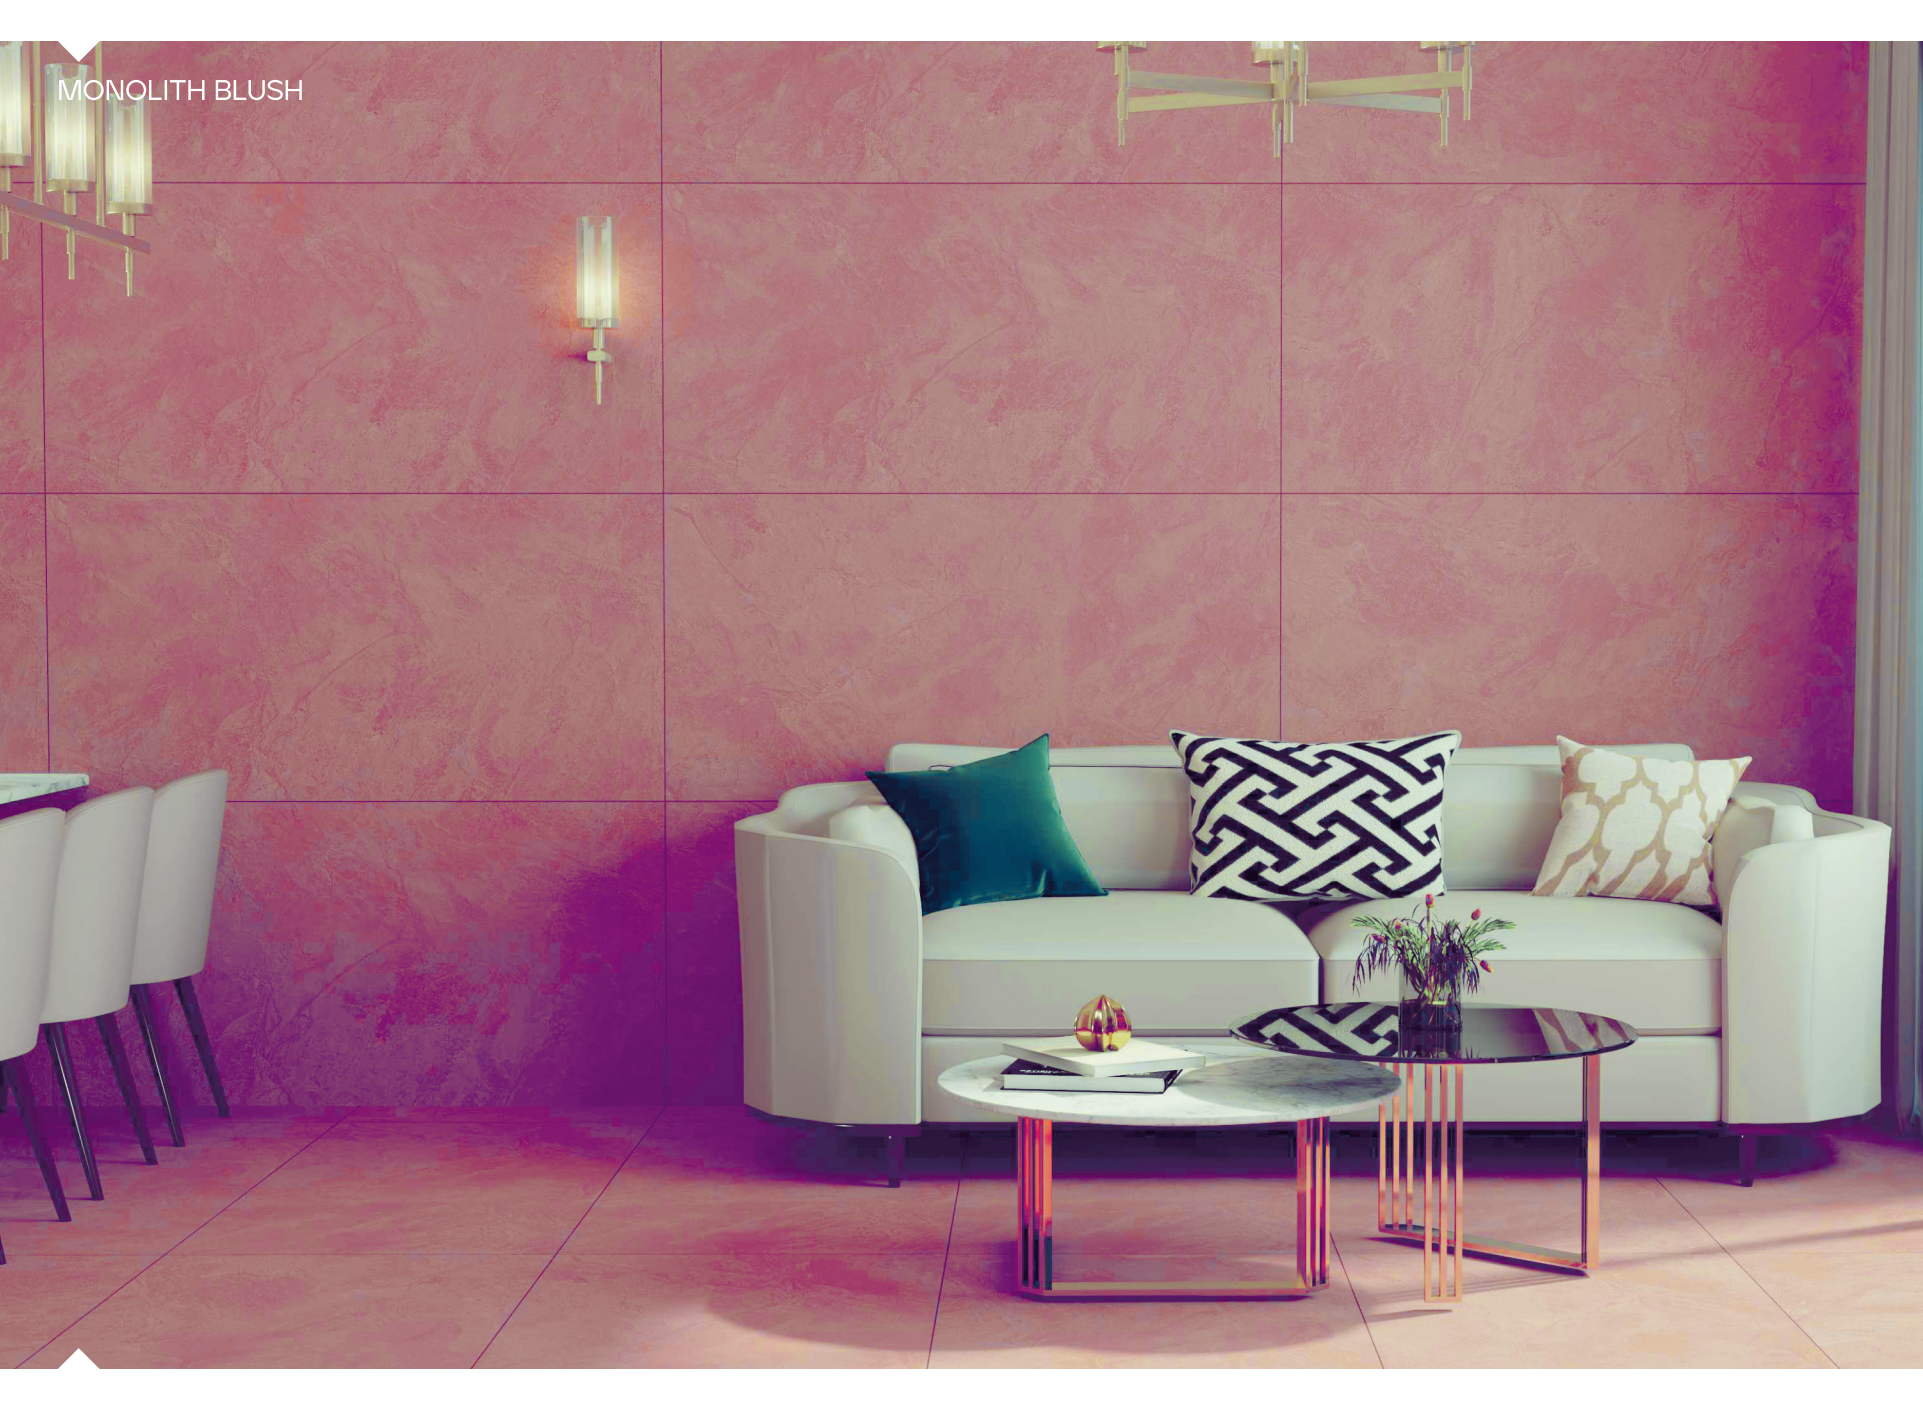

MONOLITH AZUL

**MONOLITH**  
RANGE

**MONOLITH BLUSH**

SIZE  
600x1200 MM

FINISH  
PUNCH WITH BUFFING

RANDOM  
04

TOUCH ONE,  
And Grab Your  
Perfect Match

MONOLITH BLUSH