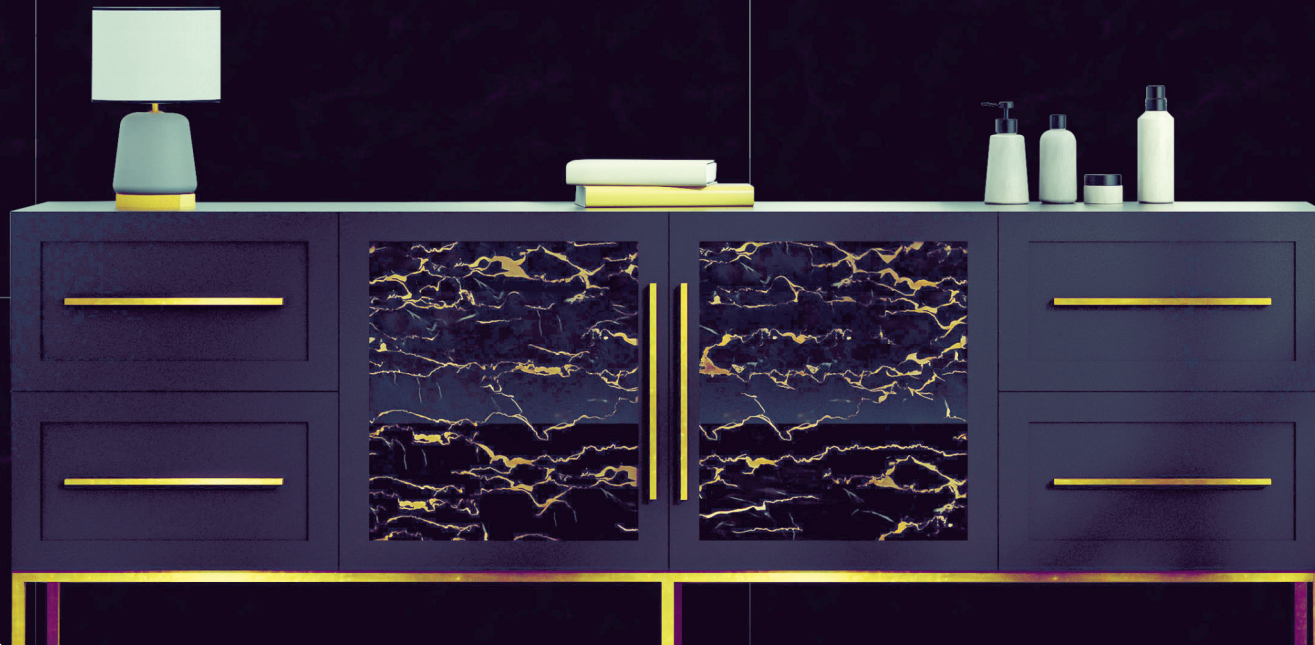

MONOLITH BLACK