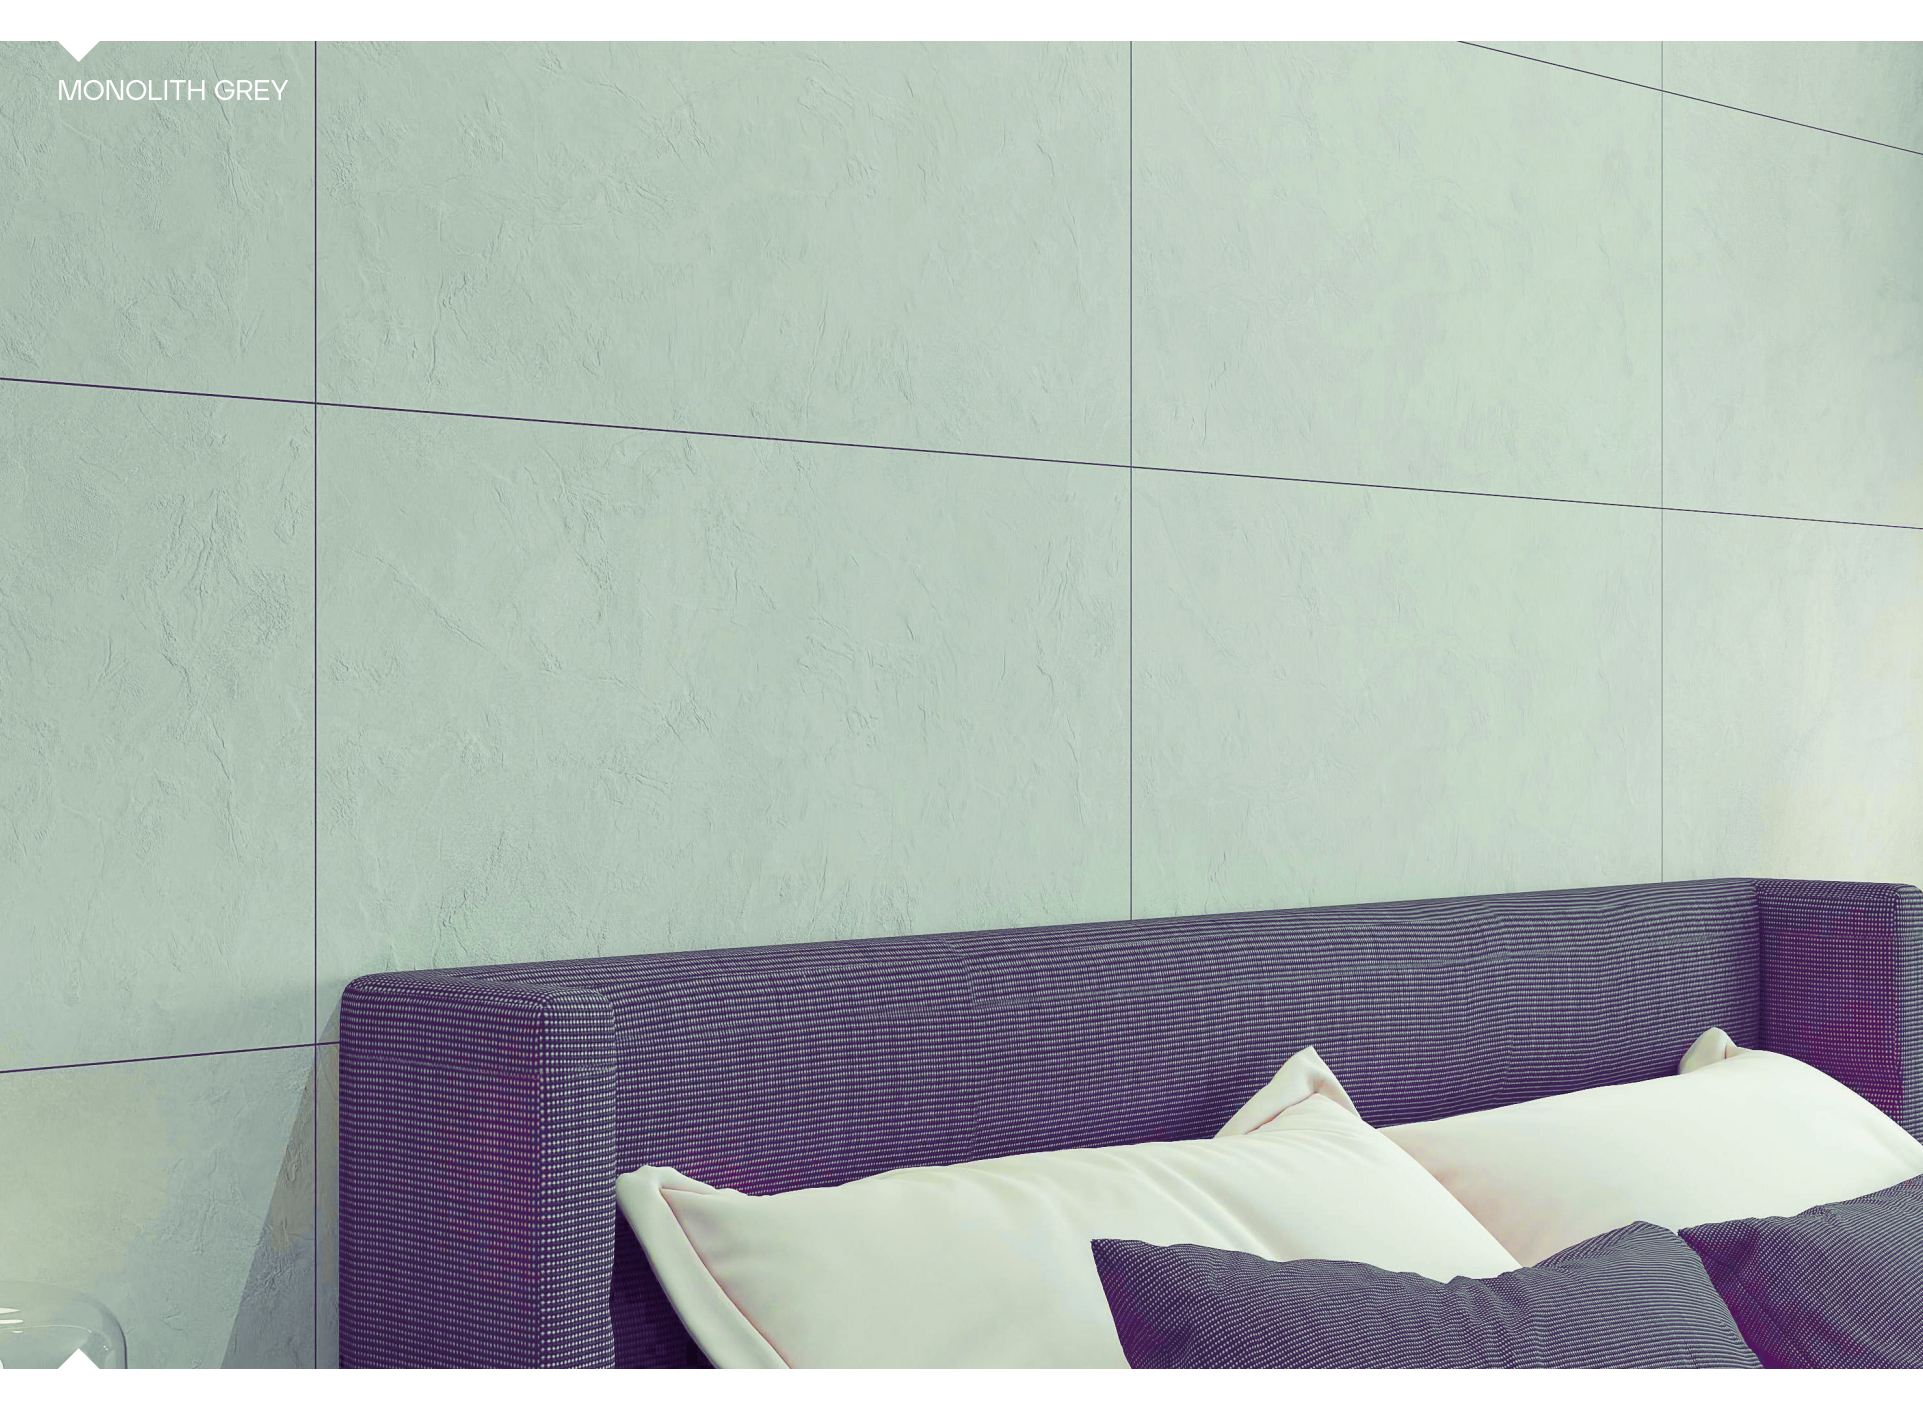

MONOLITH GREY