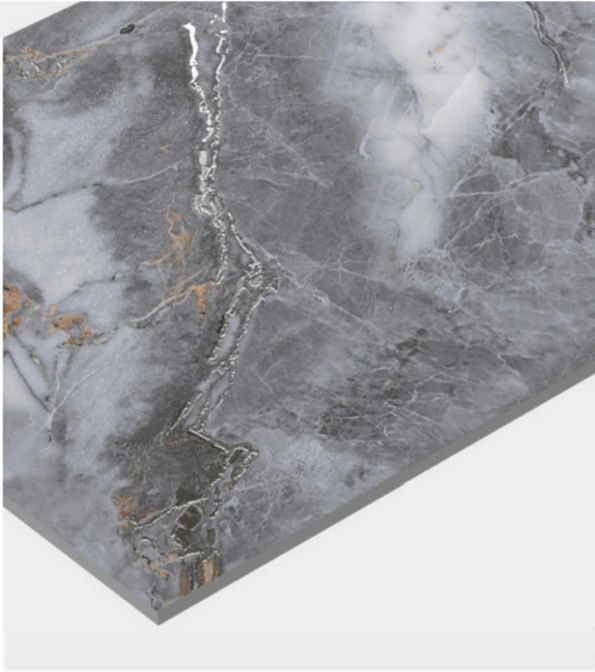

## VERDE GRIGIO

SIZE  
600x1200 MM

FINISH  
MATT CARVING

RANDOM  
04

VERDE GRIGIO