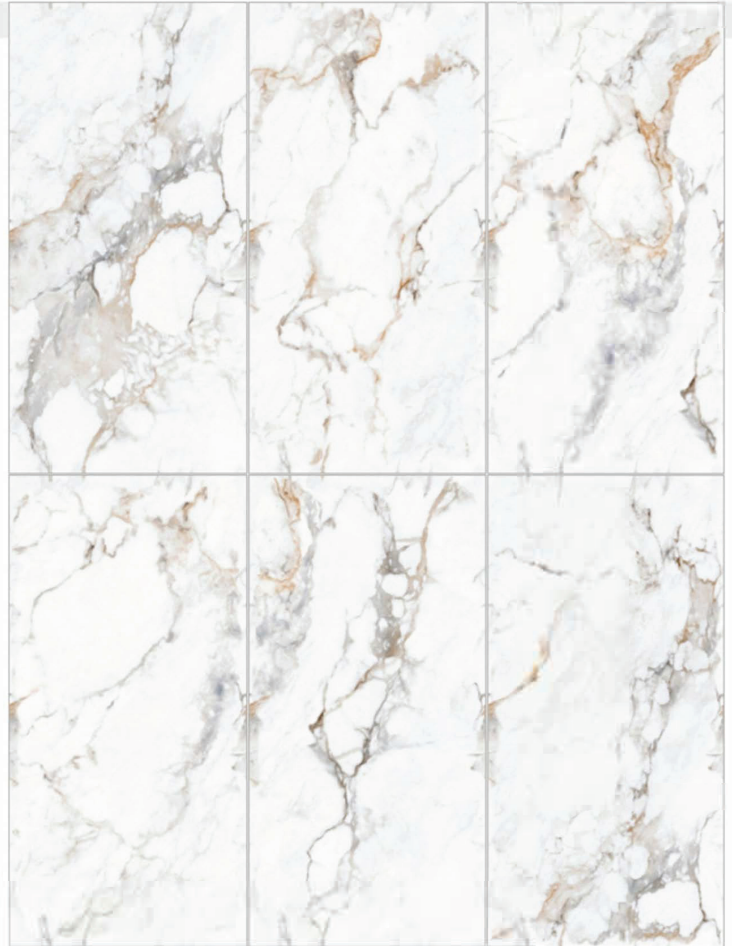

## ALASKA RUST

SIZE  
600x1200 MM

FINISH  
MATT CARVING

RANDOM  
06

ALASKA RUST