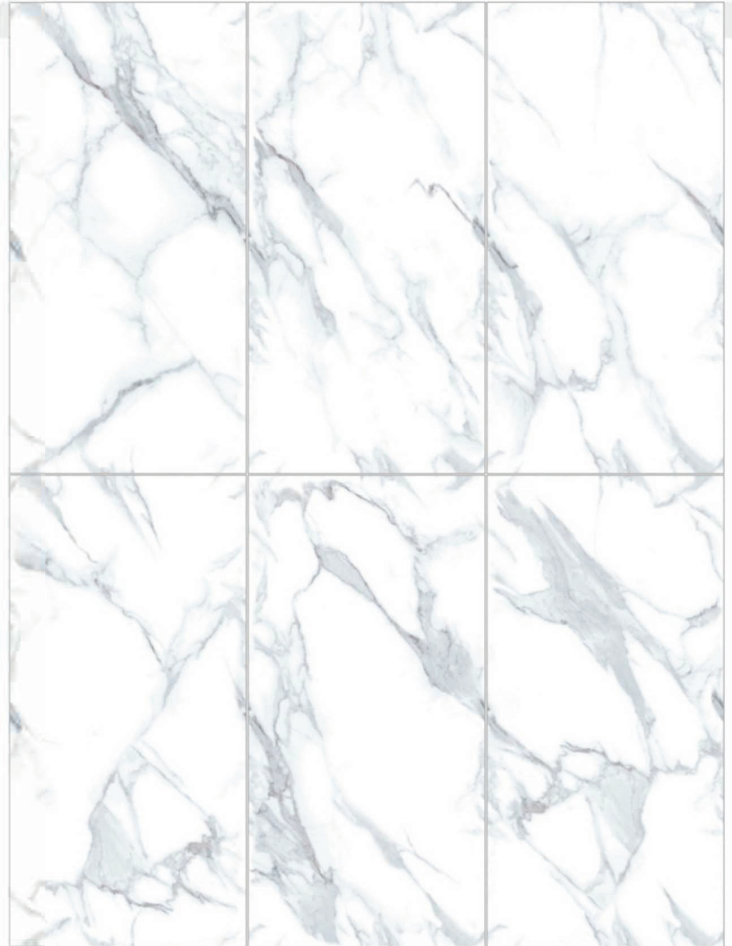

## IRIS WHITE

SIZE  
600x1200 MM

FINISH  
MATT CARVING

RANDOM  
04

IRIS WHITE