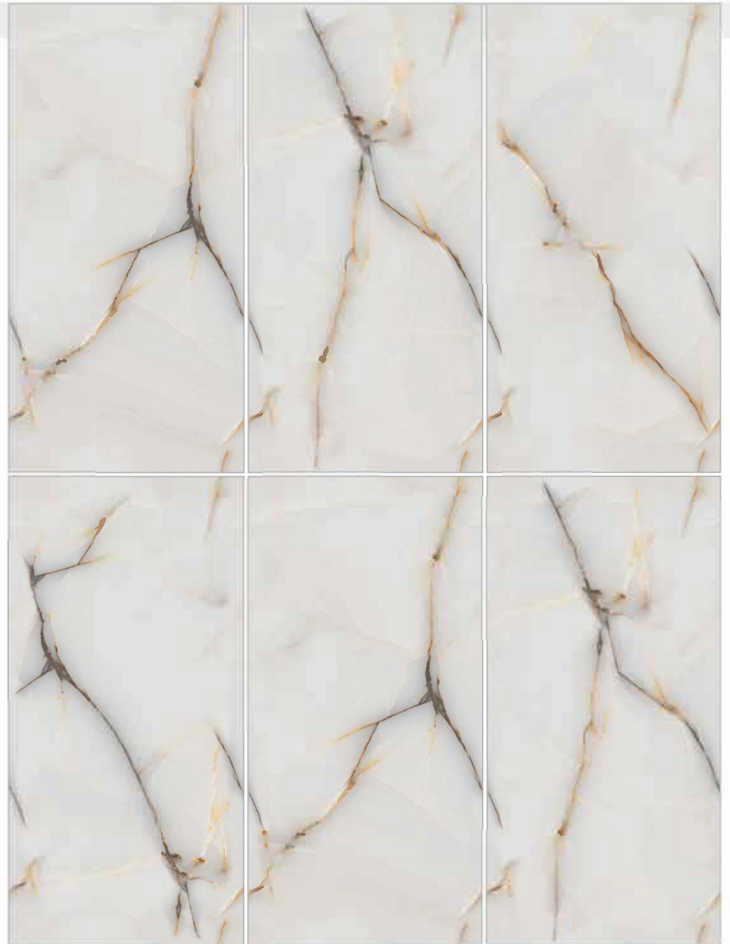

ONYX CRUMP

SIZE
600x1200 MM

FINISH
MATT CARVING

RANDOM
04