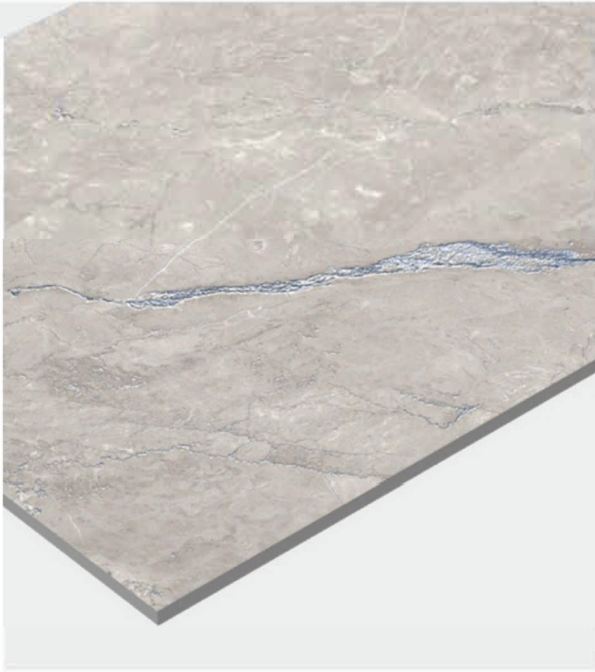

## NORDIC BLUE

SIZE  
600x1200 MM

FINISH  
MATT CARVING

RANDOM  
04

NORDIC BLUE