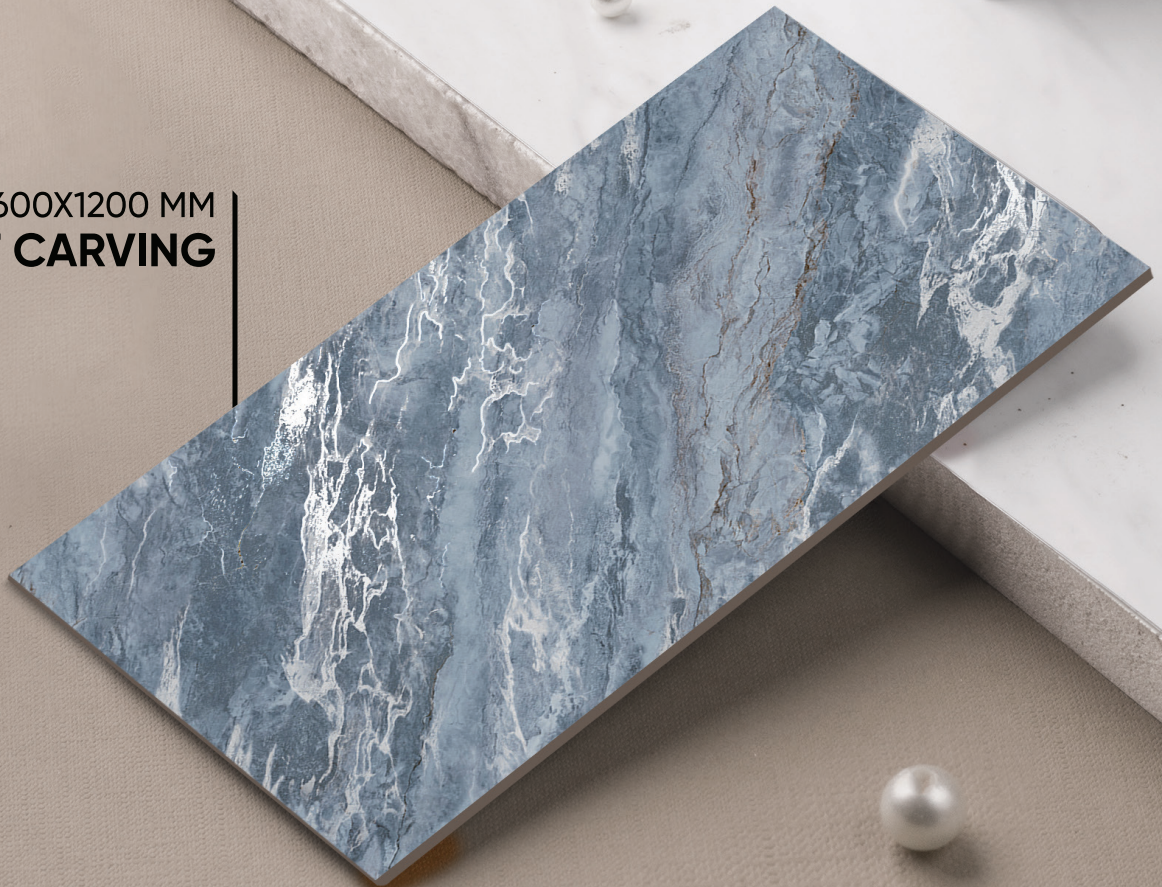

**Endless**  
COLLECTION

powered by  
**THE MODERN**  
STYLE & ACCENTS

600X1200 MM  
**MATT CARVING**