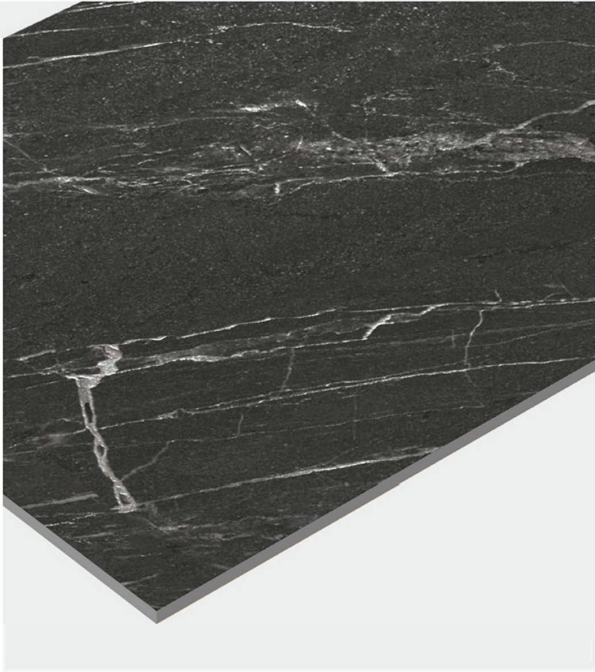

## AVILLANO WHITE

SIZE  
600x1200 MM

FINISH  
MATT CARVING

RANDOM  
03

AVILLANO WHITE