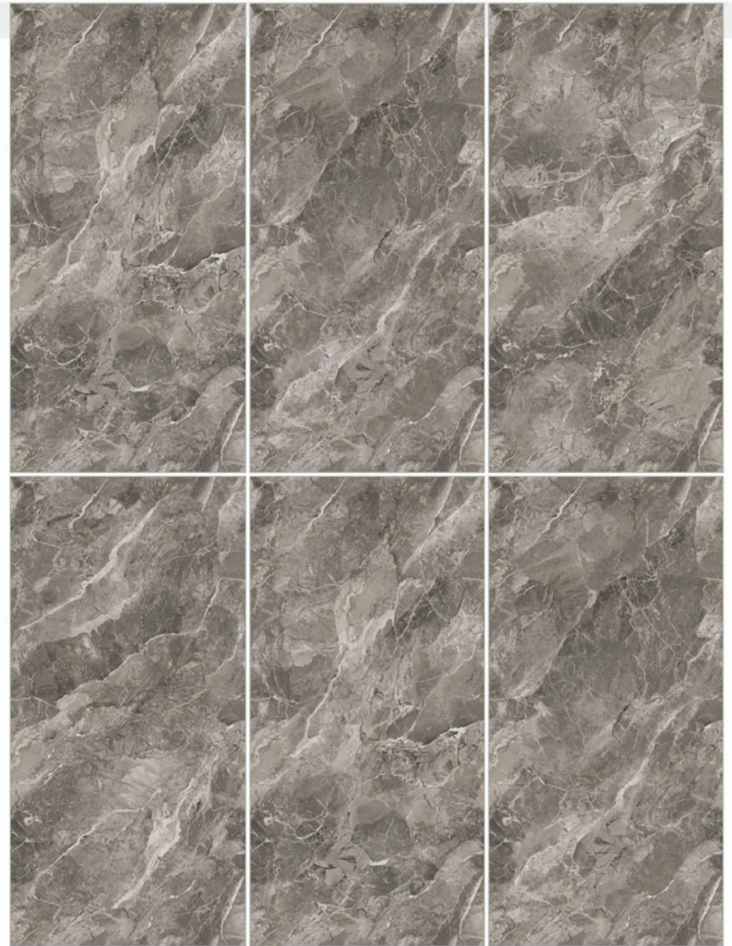

## KLINKER MARBLE

SIZE  
600x1200 MM

FINISH  
MATT CARVING

RANDOM  
04

**RANGE OF**  
DESIGN

IN KEN MARBLE