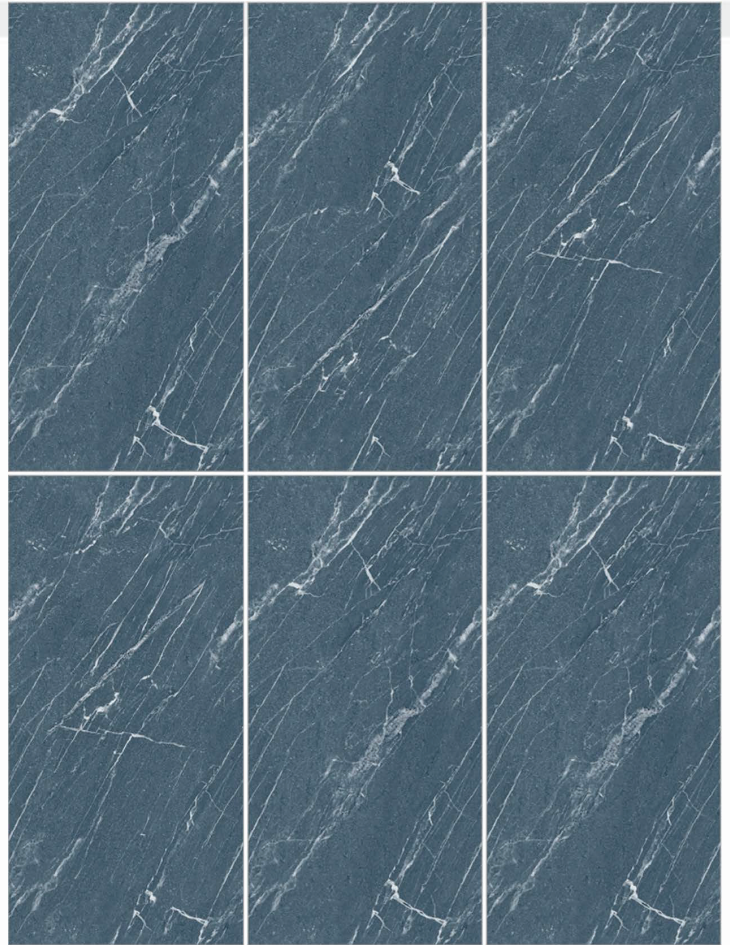

## STONELLA DEW

SIZE  
600x1200 MM

FINISH  
MATT CARVING

RANDOM  
03

STONELLA DEW