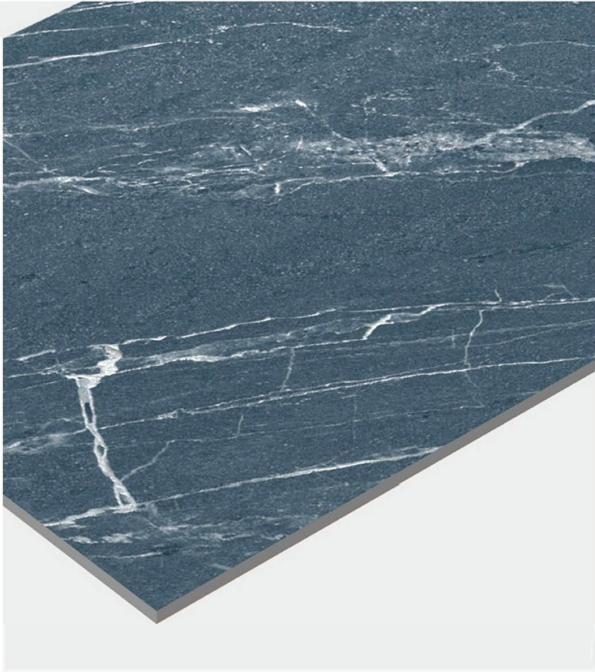

## STONELLA DEW

SIZE  
600x1200 MM

FINISH  
MATT CARVING

RANDOM  
03

STONELLA DEW