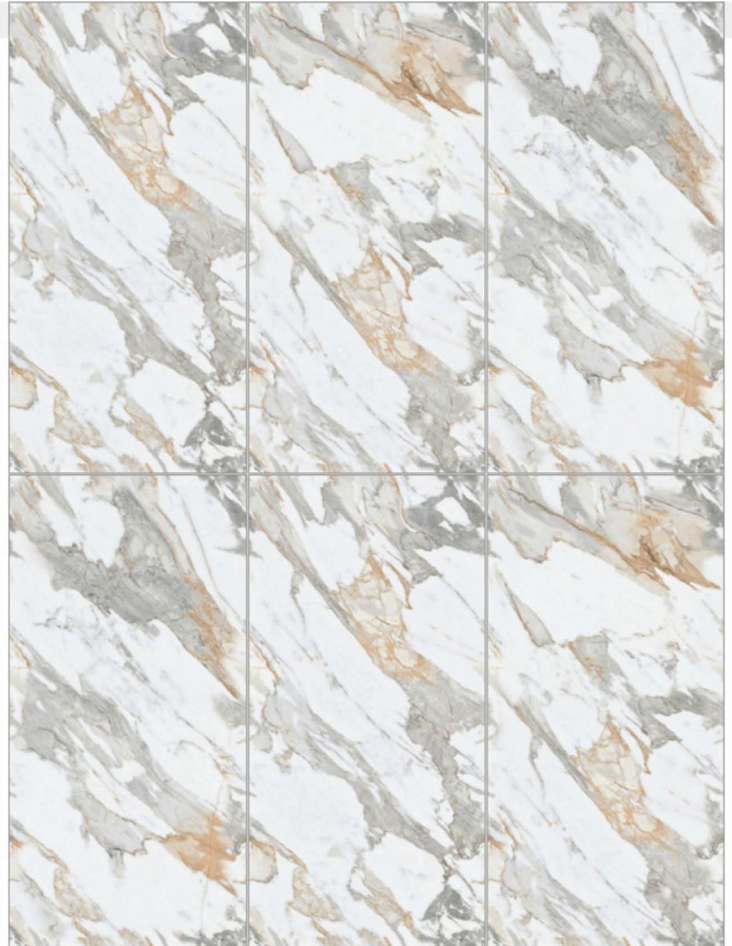

## BRANCO WHITE

SIZE  
600x1200 MM

FINISH  
MATT CARVING

RANDOM  
04

BRANCO WHITE