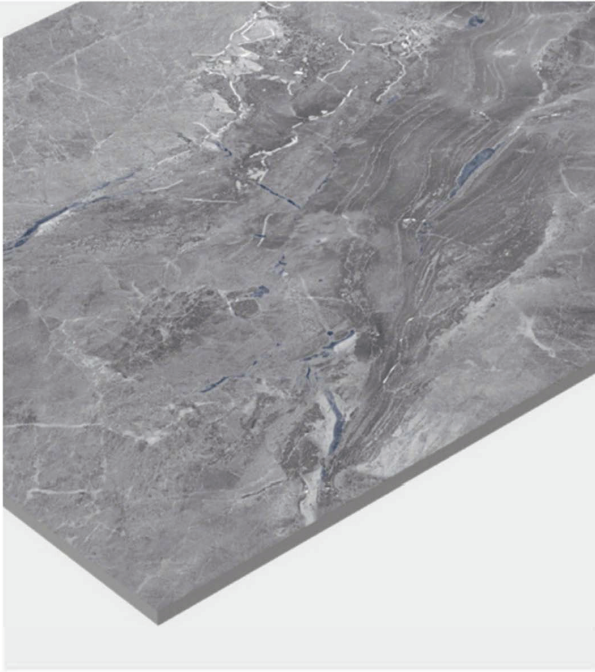

## ADRINA BROWN

SIZE  
600x1200 MM

FINISH  
MATT CARVING

RANDOM  
04

ADRINA BROWN