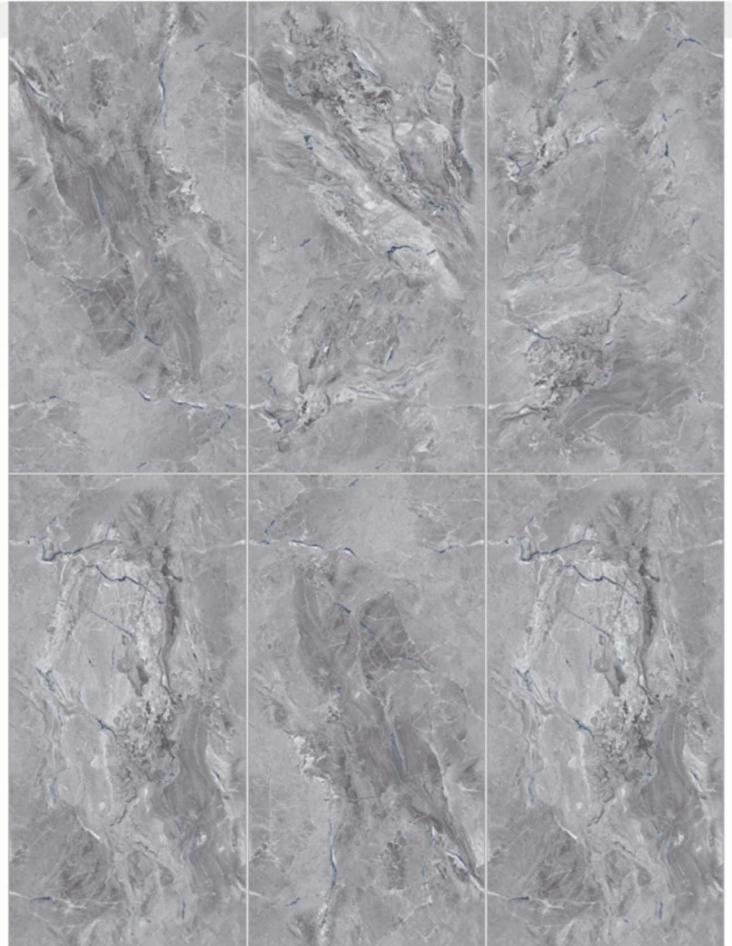

## ADRINA BROWN

SIZE  
600x1200 MM

FINISH  
MATT CARVING

RANDOM  
04

ADRINA BROWN