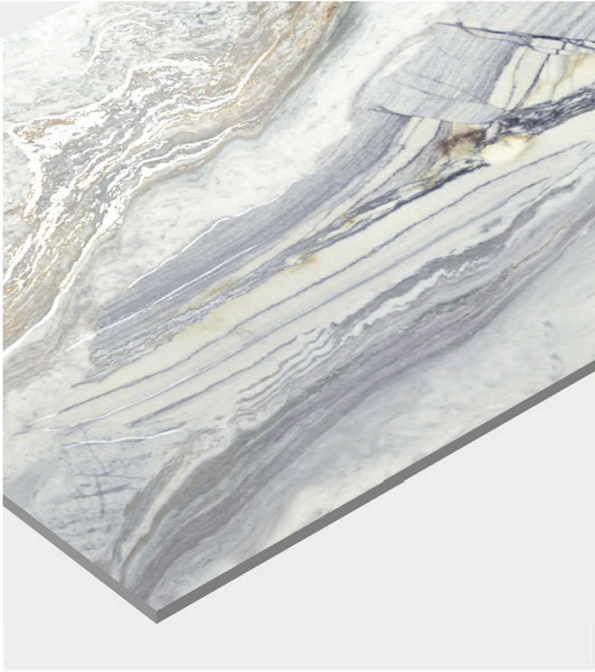

## TROPICAL BROWN

SIZE  
600x1200 MM

FINISH  
MATT CARVING

RANDOM  
03

TROPICAL BROWN