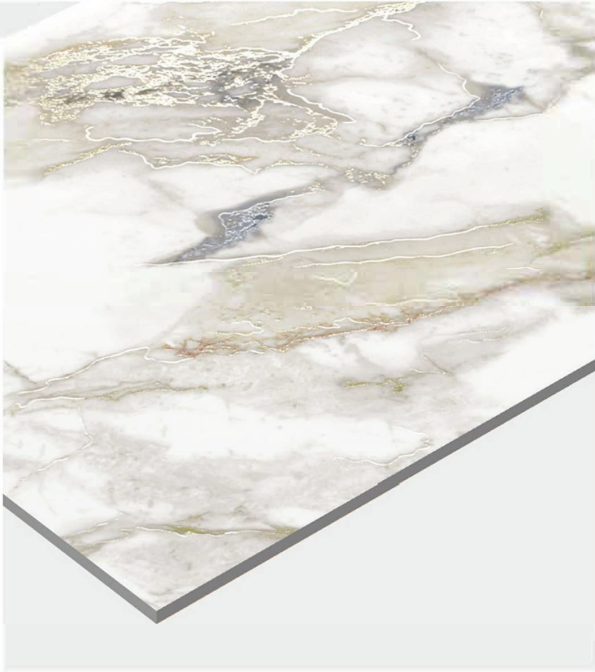

ISPIRA WHITE

SIZE
600x1200 MM

FINISH
MATT CARVING

RANDOM
03