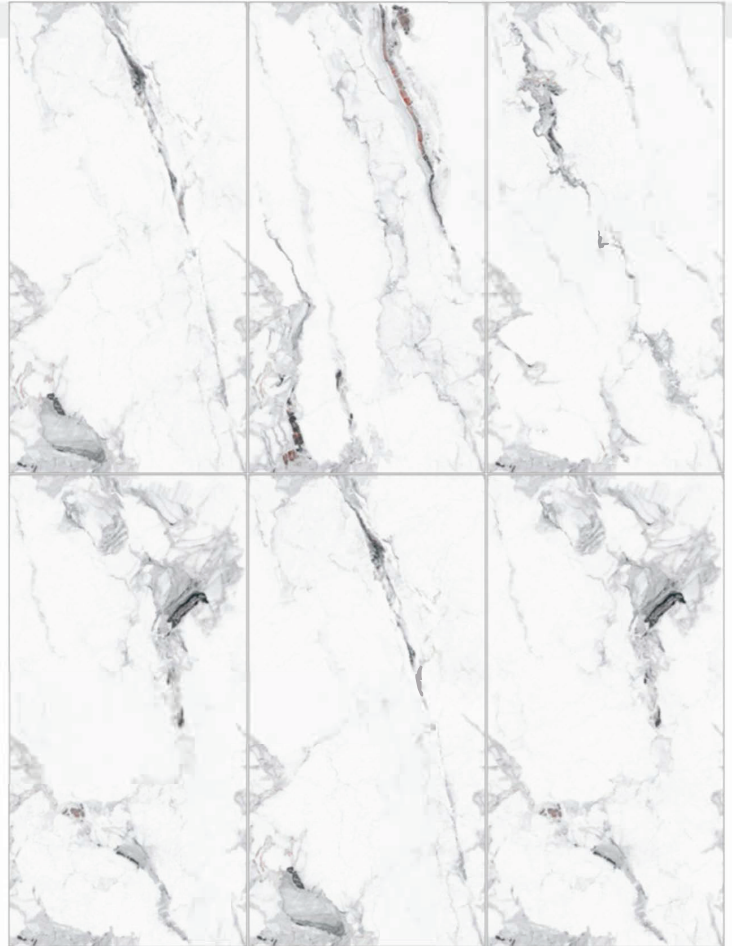

## HILLTON WHITE

SIZE  
600x1200 MM

FINISH  
MATT CARVING

RANDOM  
06

HILLTON WHITE