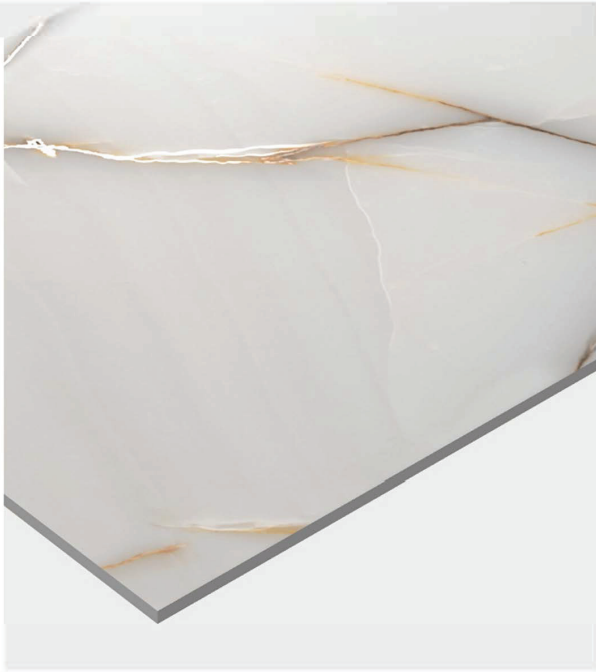

## SIGNITE WHITE

SIZE  
600x1200 MM

FINISH  
MATT CARVING

RANDOM  
04

▲  
SIGNITE WHITE  
▲