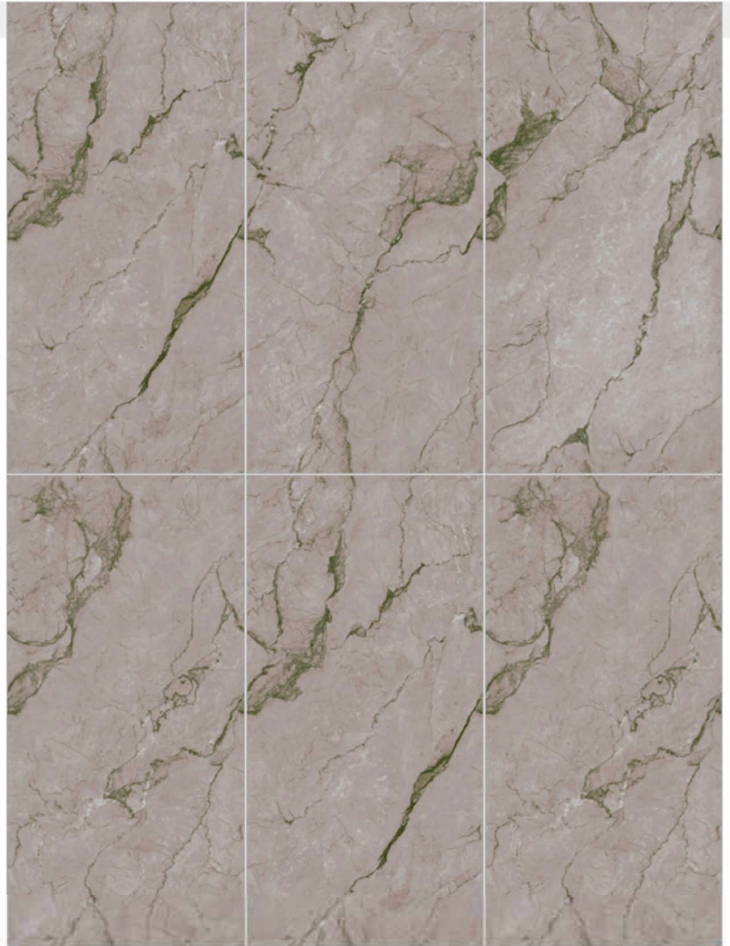

NORDIC OLIVE

SIZE
600x1200 MM

FINISH
MATT CARVING

RANDOM
04