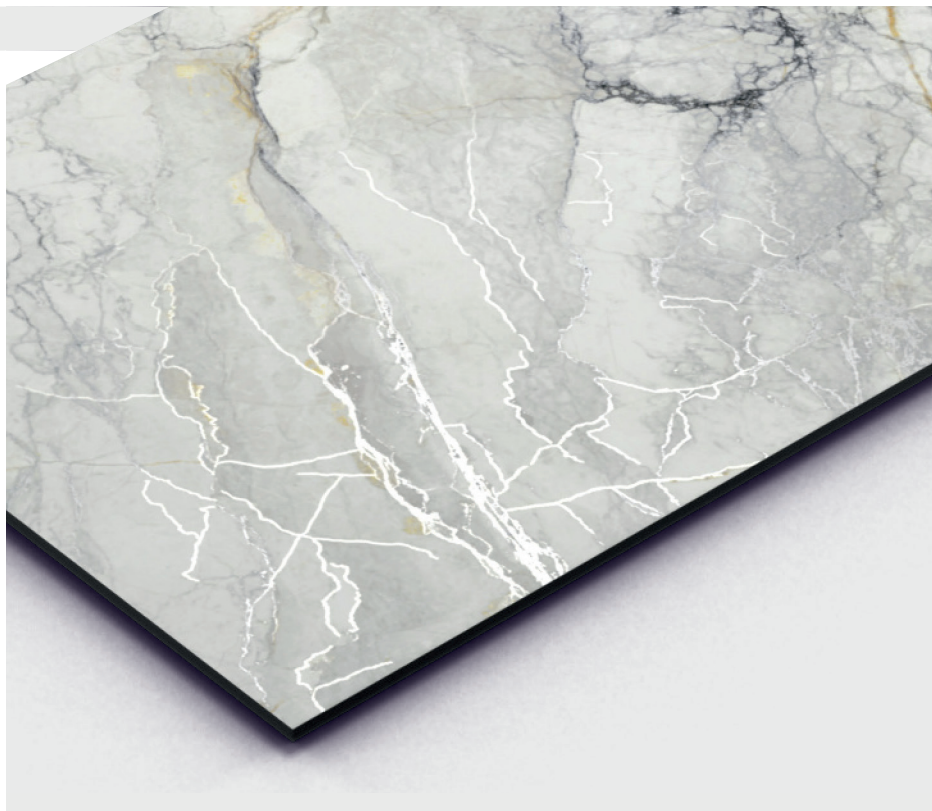

LIMER WHITE

SIZE
600x1200 MM

FINISH
CARVING

RANDOM
04