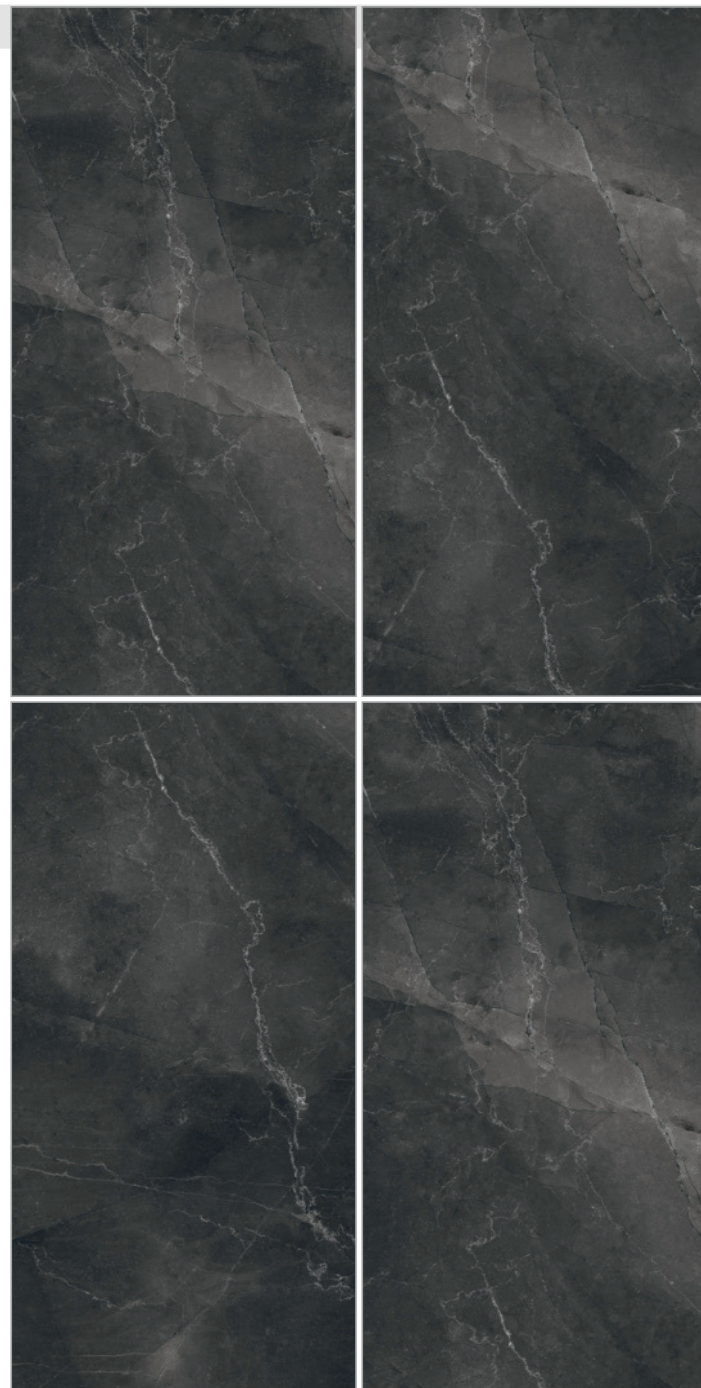

HARVEST NERO

SIZE
600x1200 MM

FINISH
CARVING

RANDOM
03