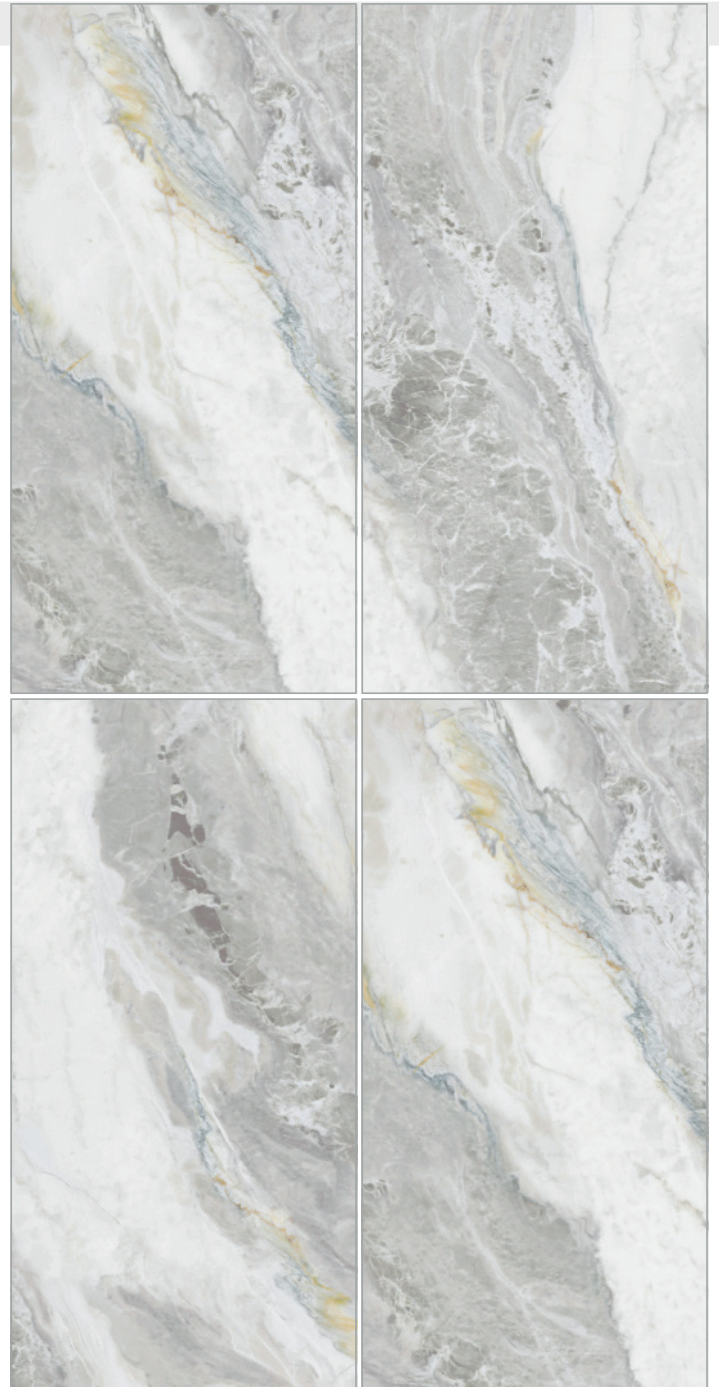

NAIROBI WHITE

SIZE
600x1200 MM

FINISH
CARVING

RANDOM
04

MARVEL WHITE

SIZE
600x1200 MM

FINISH
CARVING

RANDOM
06