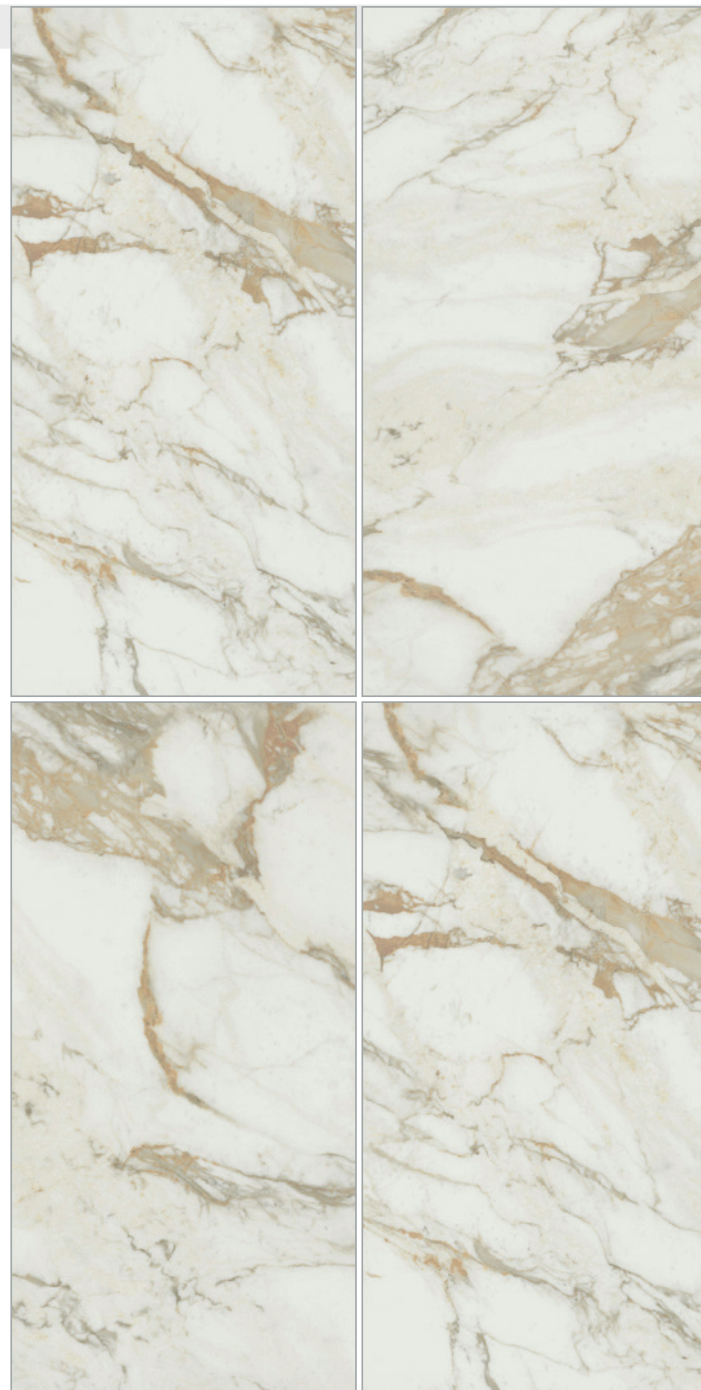

GOLDEN CALCUTTA

SIZE
600x1200 MM

FINISH
CARVING

RANDOM
03