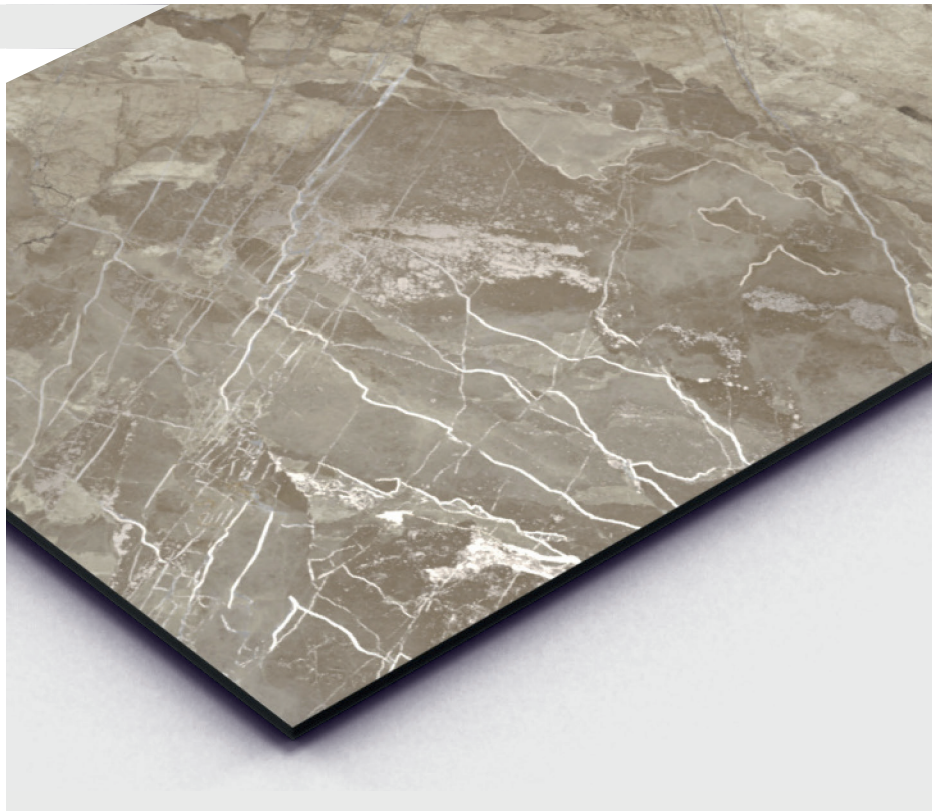

RANDOM
04

GLORIOUS BEIGE

LIMER GREY

SIZE
600x1200 MM

FINISH
CARVING

RANDOM
05

LIMER GREY

LIMER BROWN