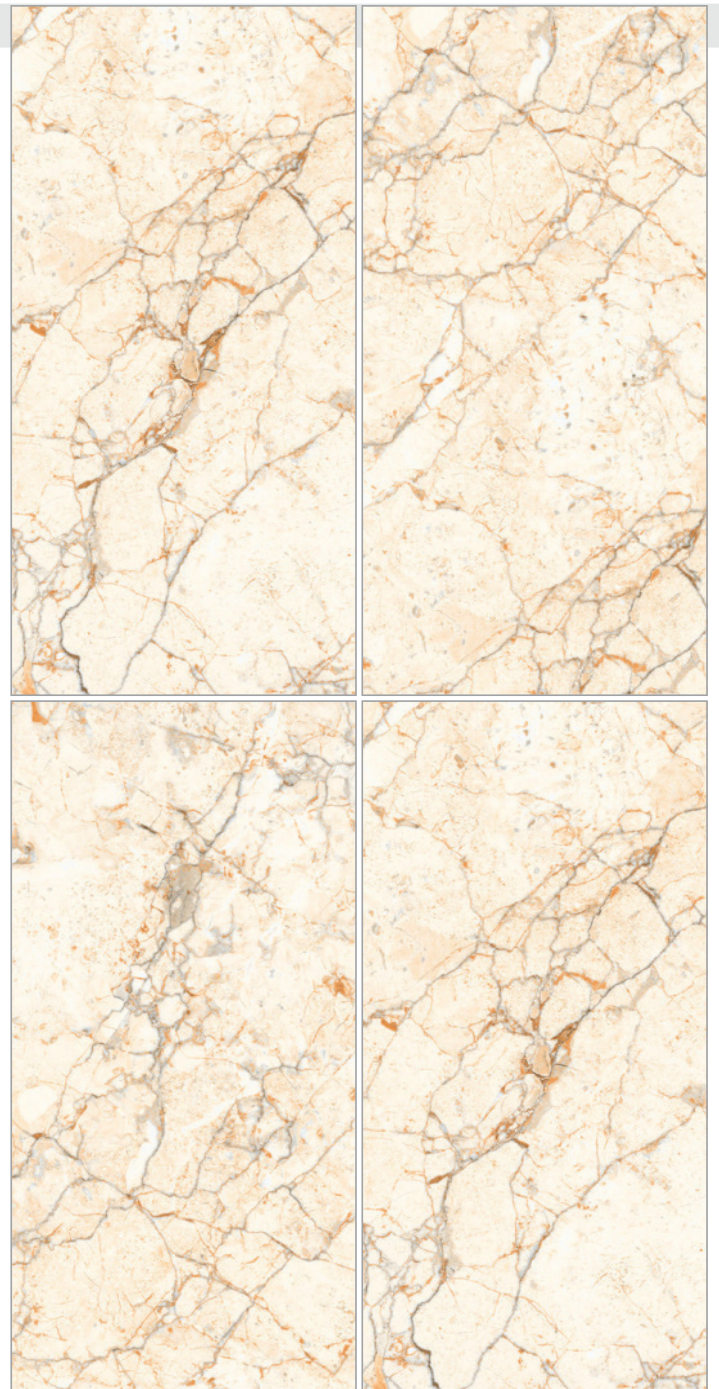

CYBERIAN BEIGE

SIZE
600x1200 MM

FINISH
CARVING

RANDOM
03