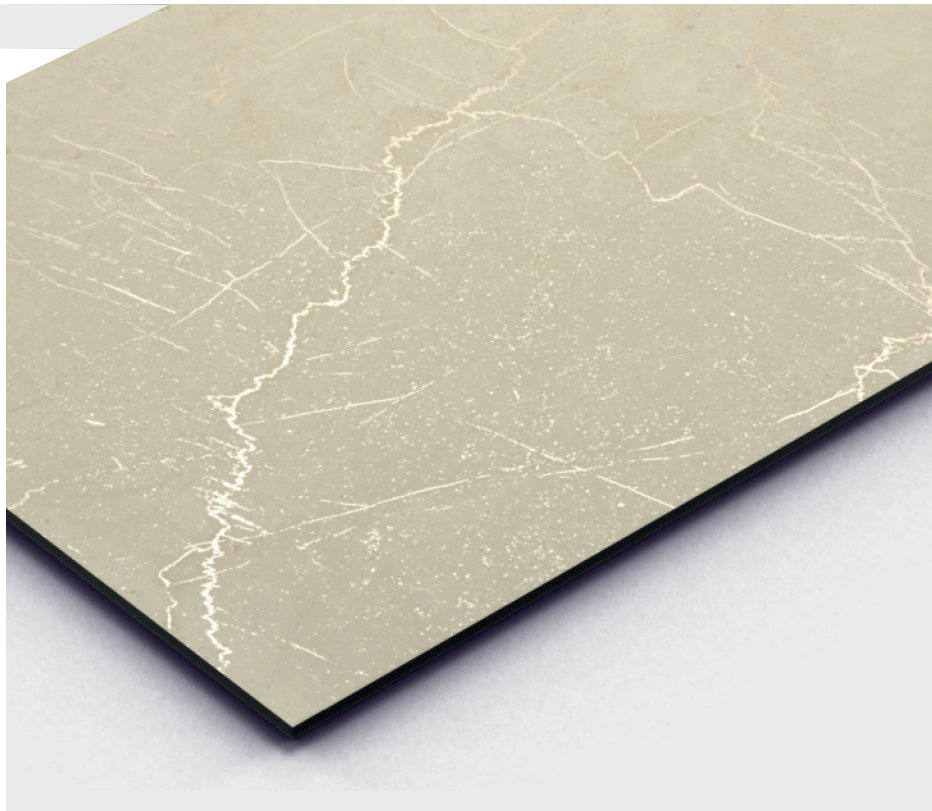

BOTTOCHINO ULTRA

SIZE
600x1200 MM

FINISH
CARVING

RANDOM
04