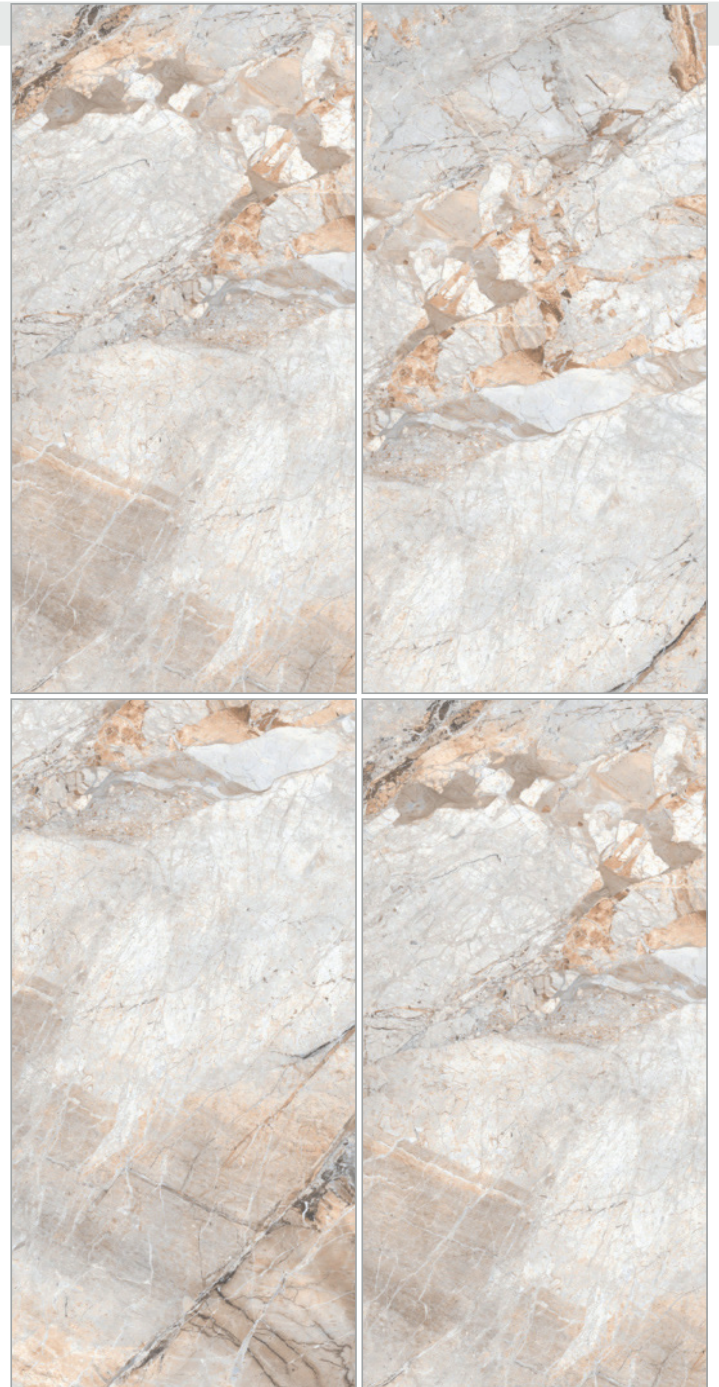

BRECCIA GREY

SIZE
600x1200 MM

FINISH
CARVING

RANDOM
03