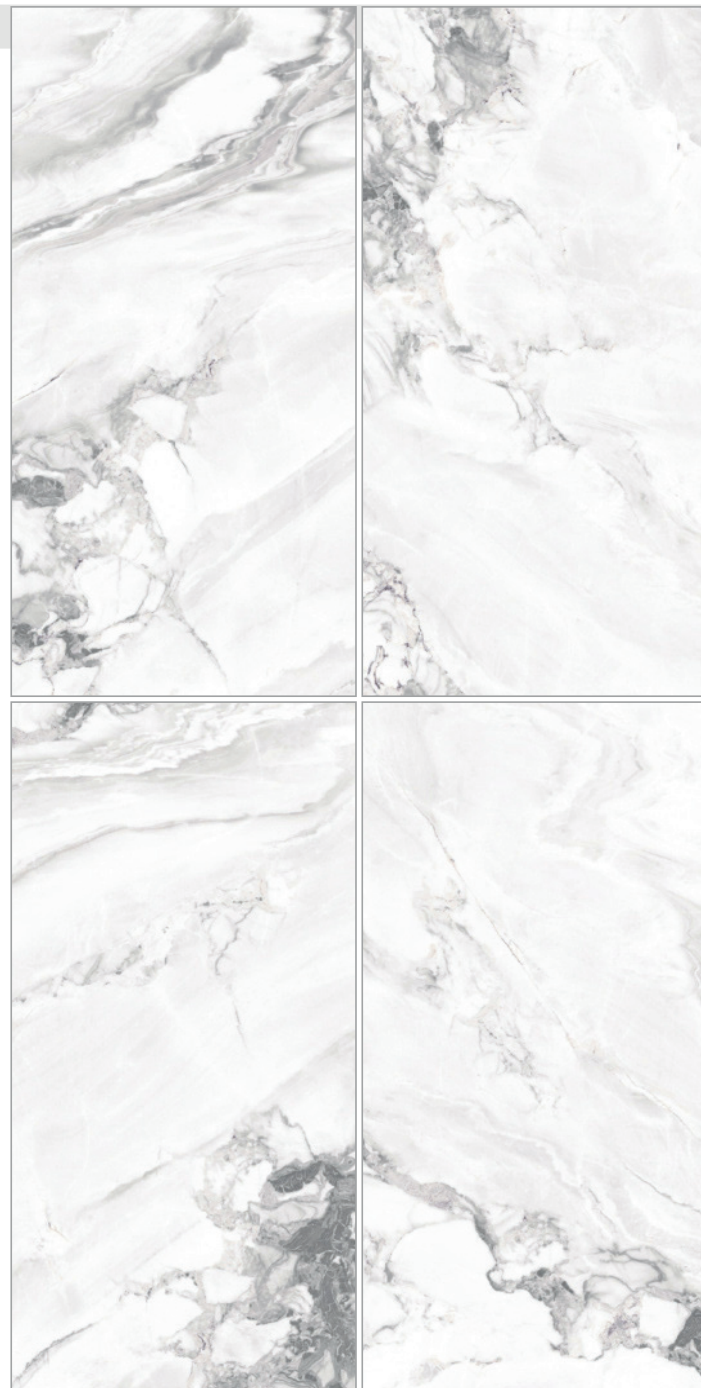

REDON WHITE

SIZE
600x1200 MM

FINISH
CARVING

RANDOM
05