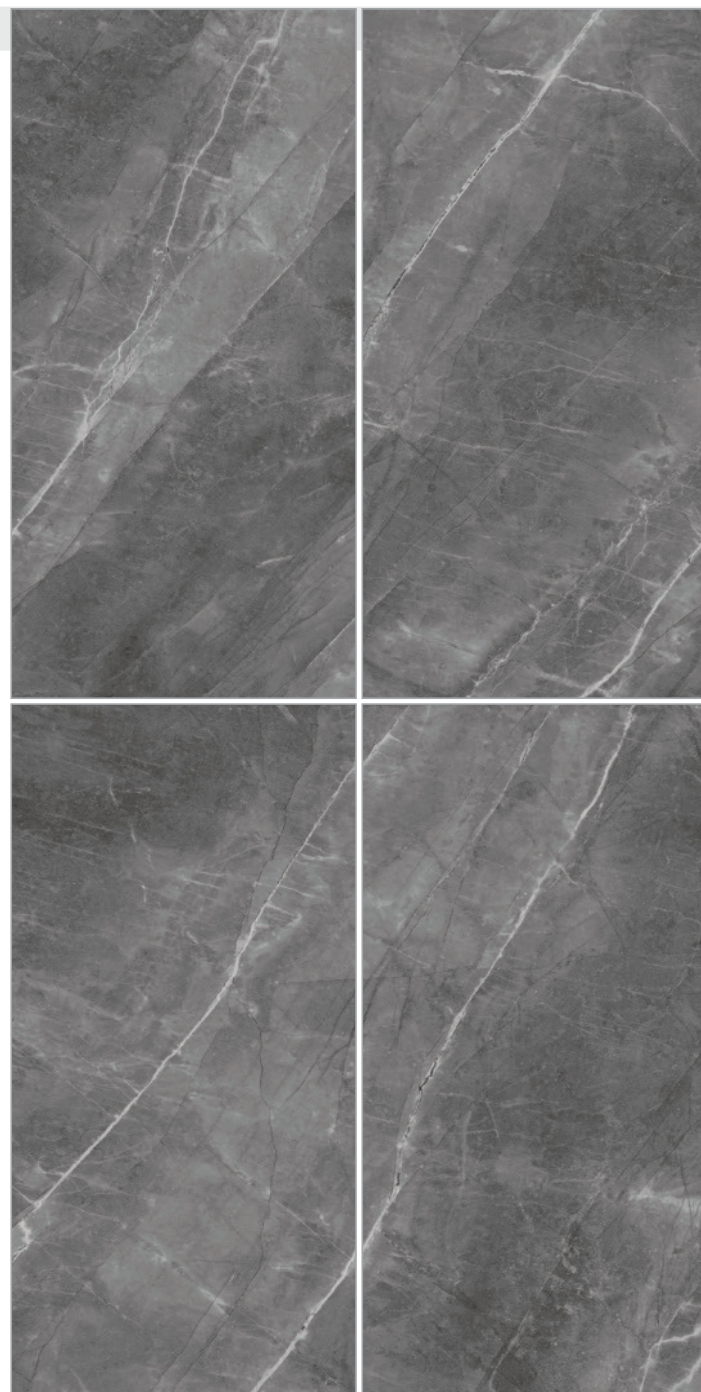

ARMANI GREY

SIZE
600x1200 MM

FINISH
CARVING

RANDOM
04