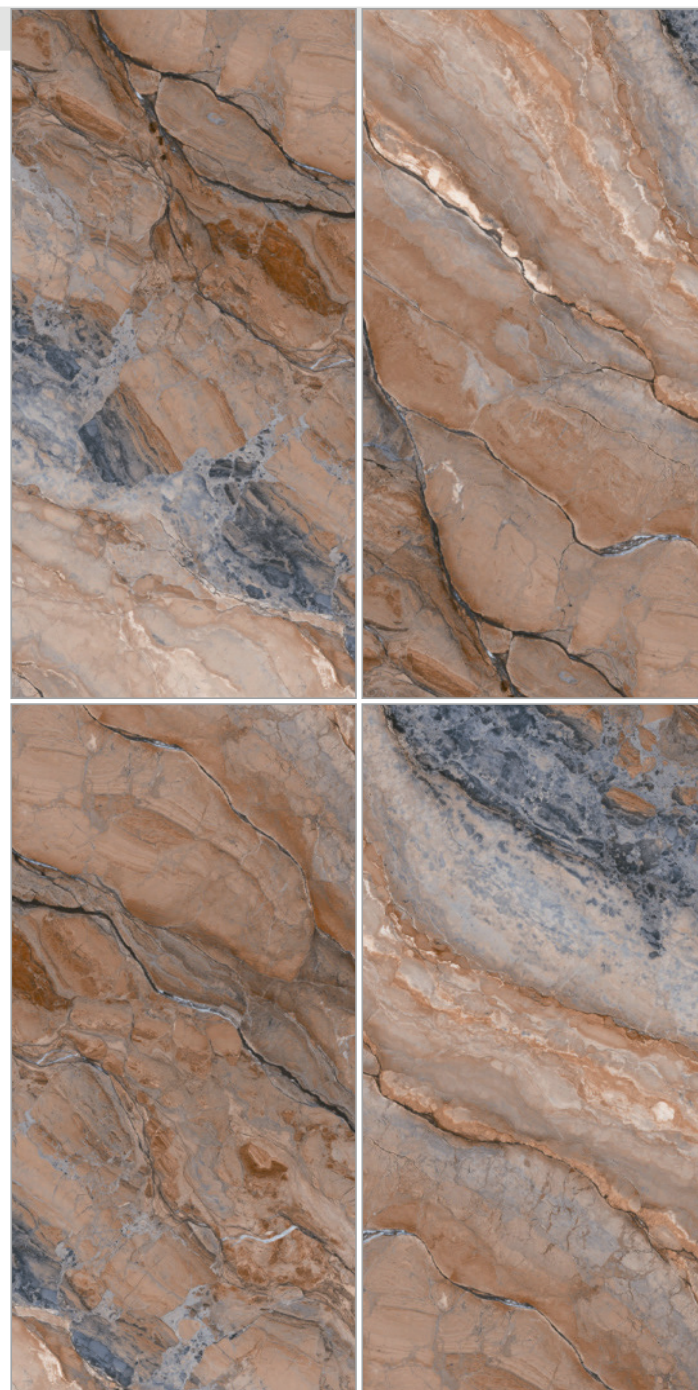

PERSIAN BROWN

SIZE
600x1200 MM

FINISH
CARVING

RANDOM
04