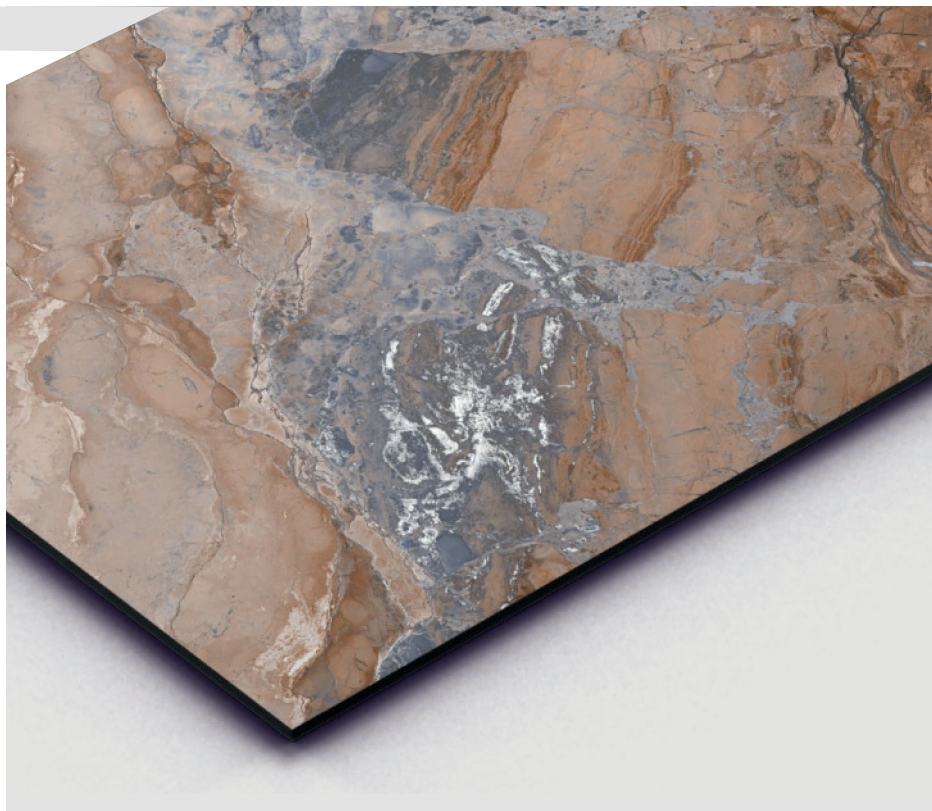

PERSIAN BROWN

SIZE
600x1200 MM

FINISH
CARVING

RANDOM
04