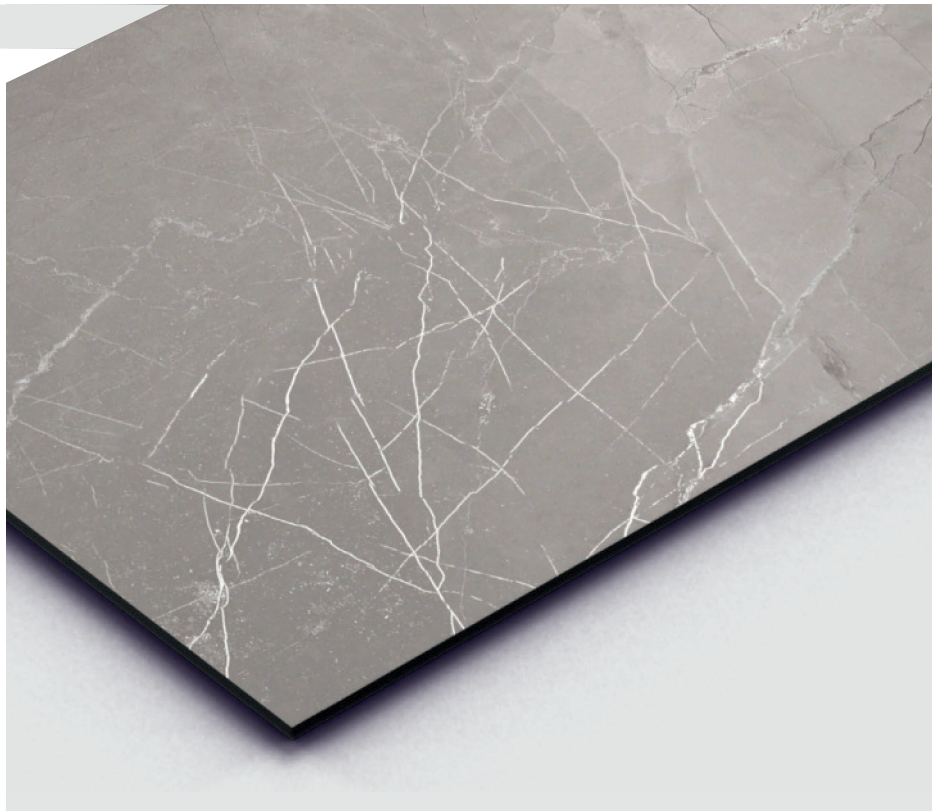

BURBERRY SILVER

SIZE
600x1200 MM

FINISH
CARVING

RANDOM
04

CYBERIAN BEIGE

SIZE
600x1200 MM

FINISH
CARVING

RANDOM
03