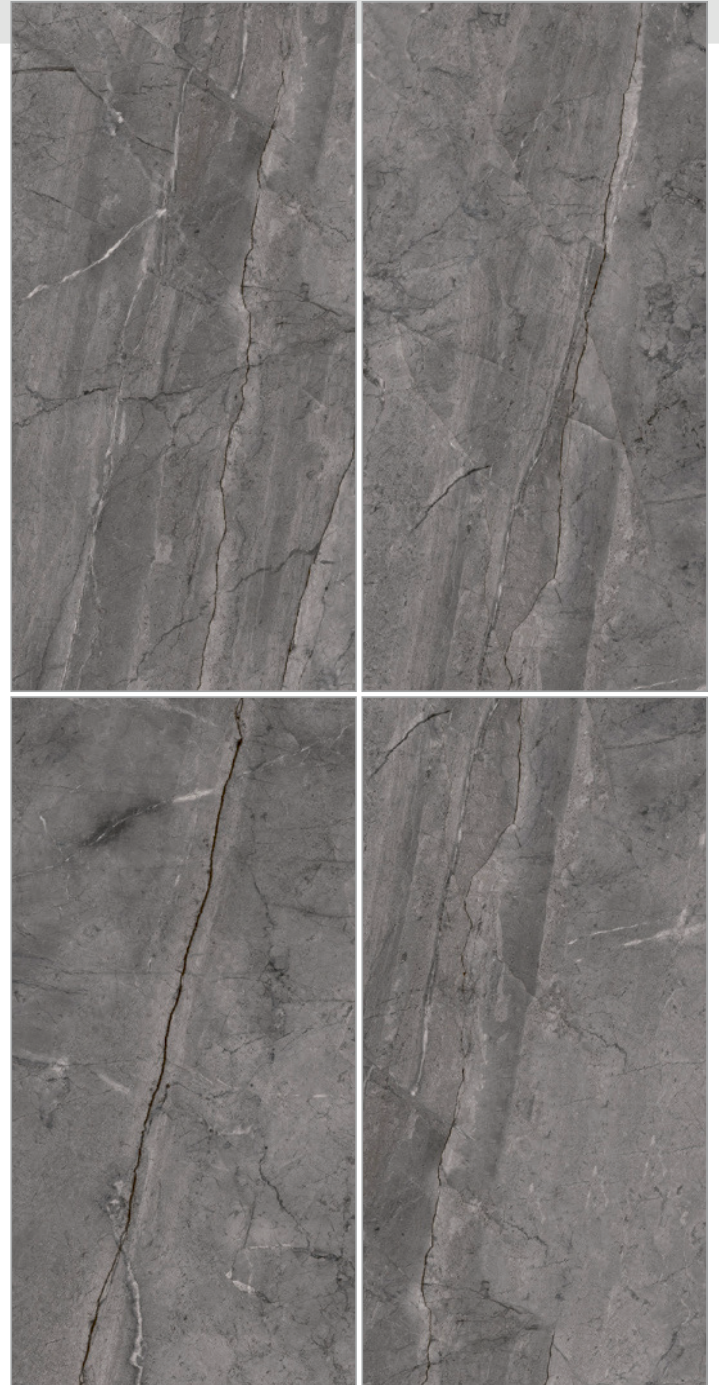

RANDOM
04

NEXONA MUD

SIZE
600x1200 MM

FINISH
CARVING

RANDOM
04

NEXONA MUD

NEXONA NERO

SIZE
600x1200 MM