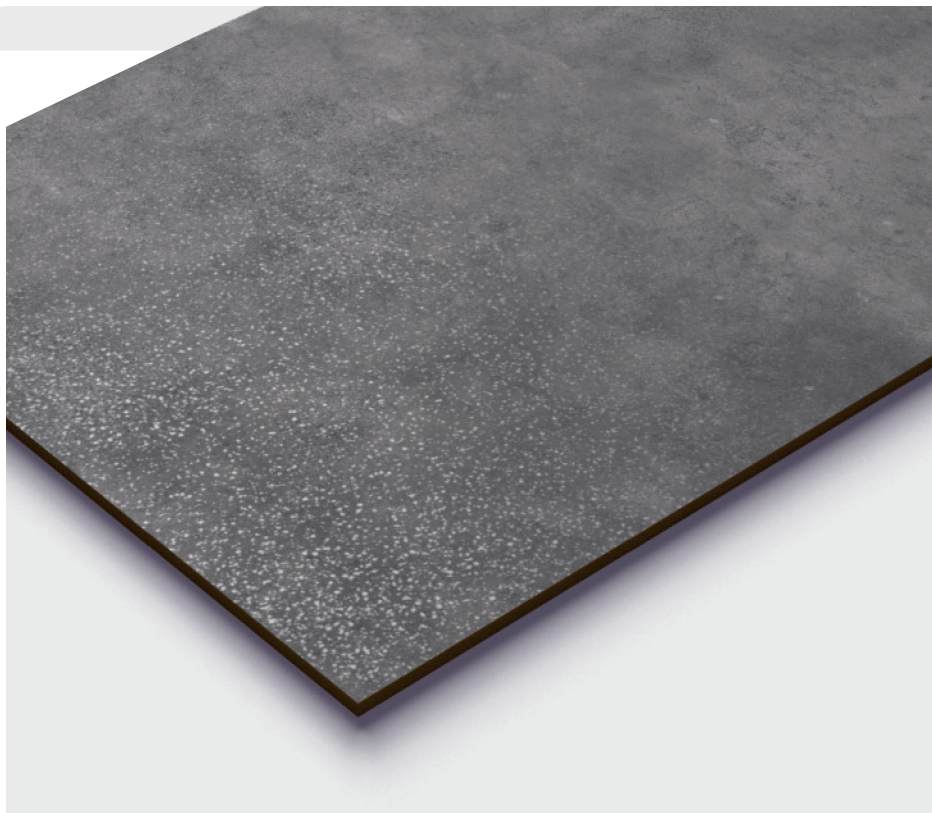

BARCODE WHITE

SIZE
600x1200 MM

FINISH
CARVING

RANDOM
01

BASE 2017

SIZE
600x1200 MM

FINISH
CARVING

RANDOM
06