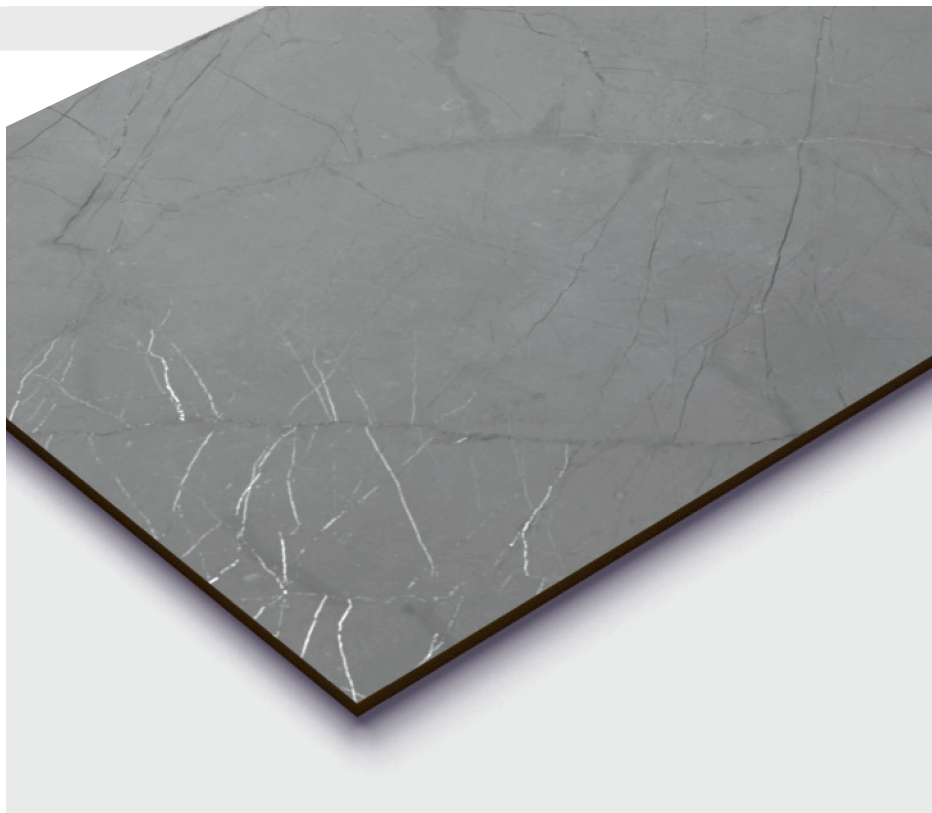

BURBERRY MOCHA

SIZE
600x1200 MM

FINISH
CARVING

RANDOM
04