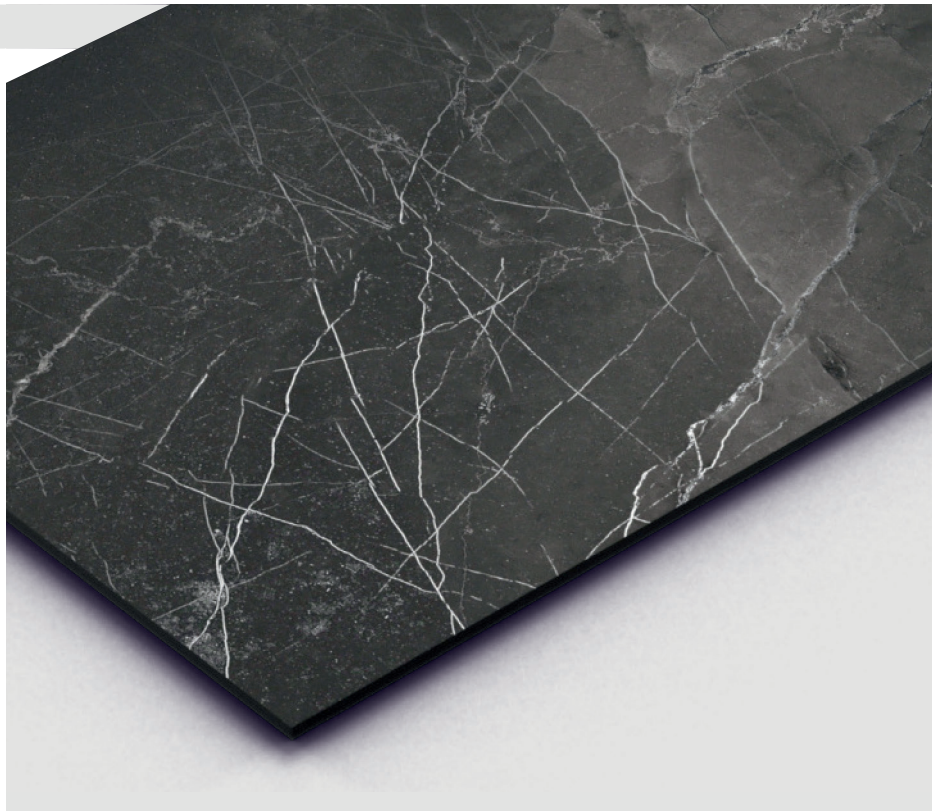

HARVEST NERO

SIZE
600x1200 MM

FINISH
CARVING

RANDOM
03