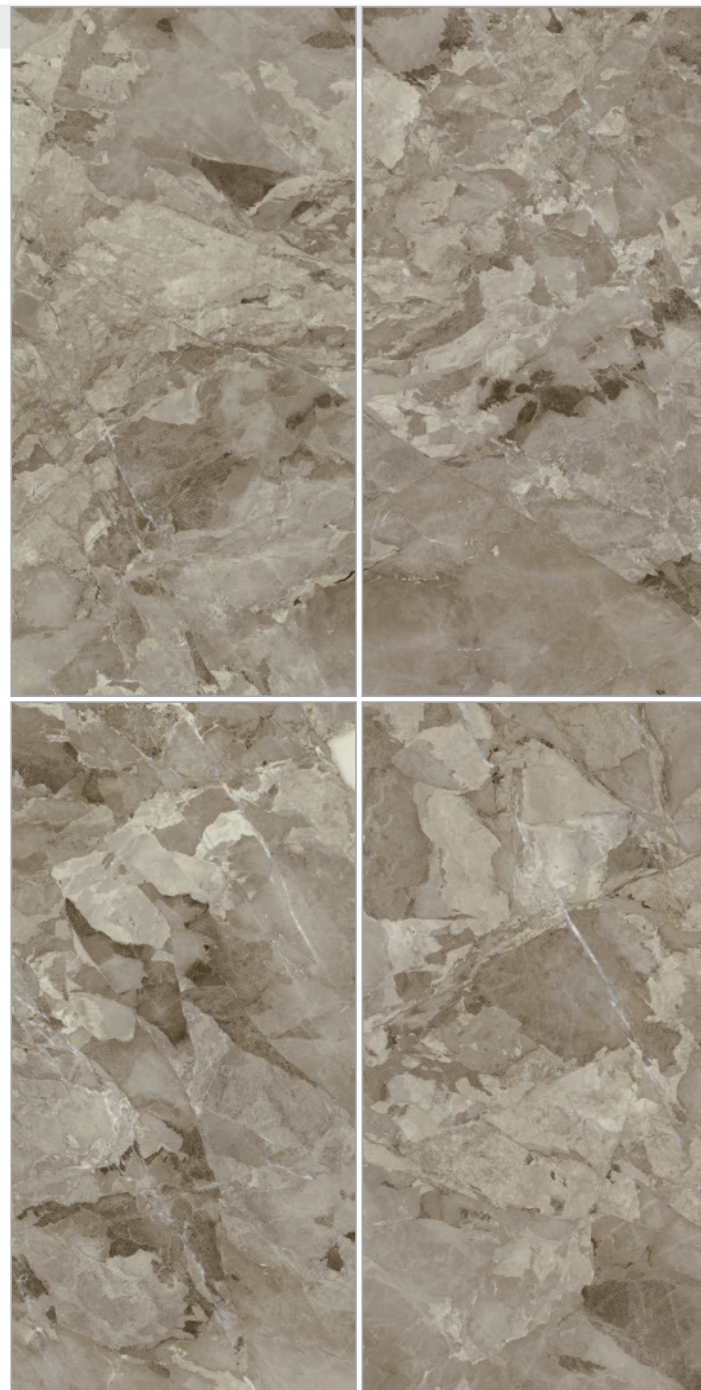

RANDOM
04

GLORIOUS BEIGE

LIMER GREY

SIZE
600x1200 MM

FINISH
CARVING

RANDOM
05

LIMER GREY

LIMER BROWN