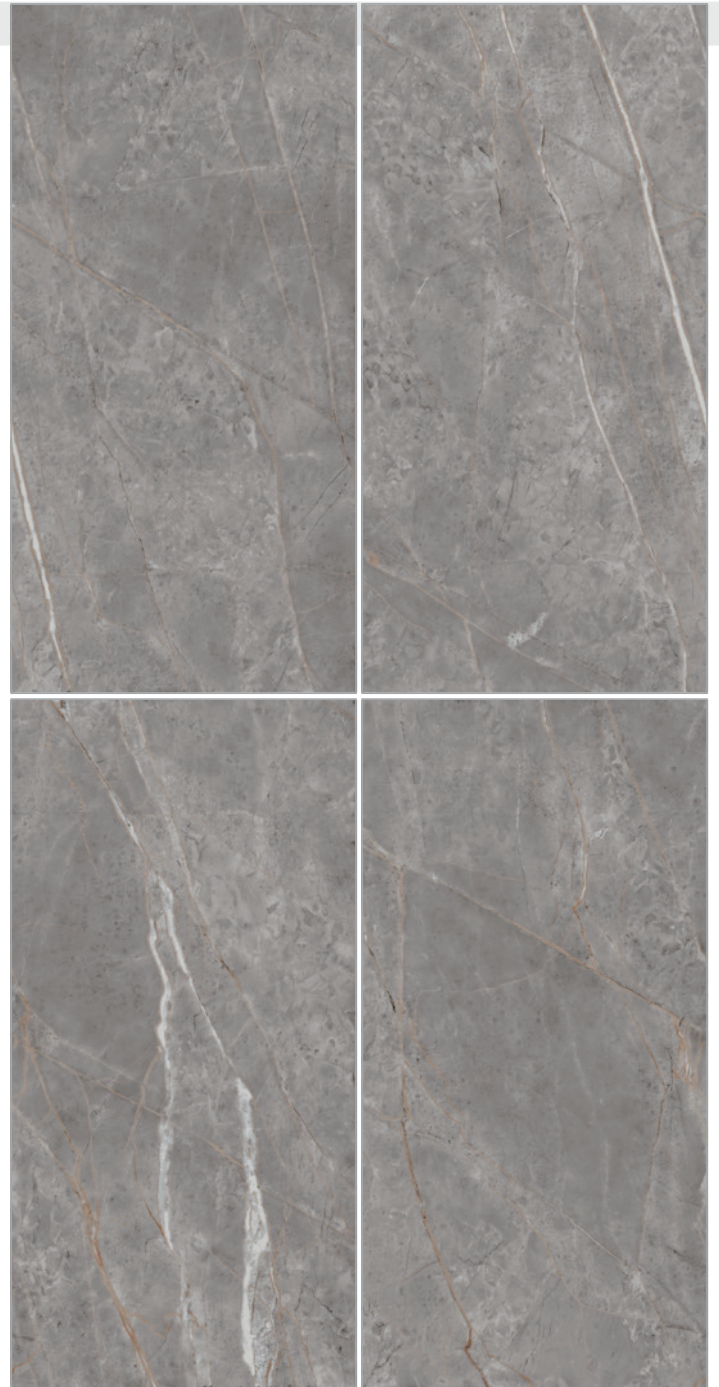

ABSOLUTE NERO

SIZE
600x1200 MM

FINISH
CARVING

RANDOM
04