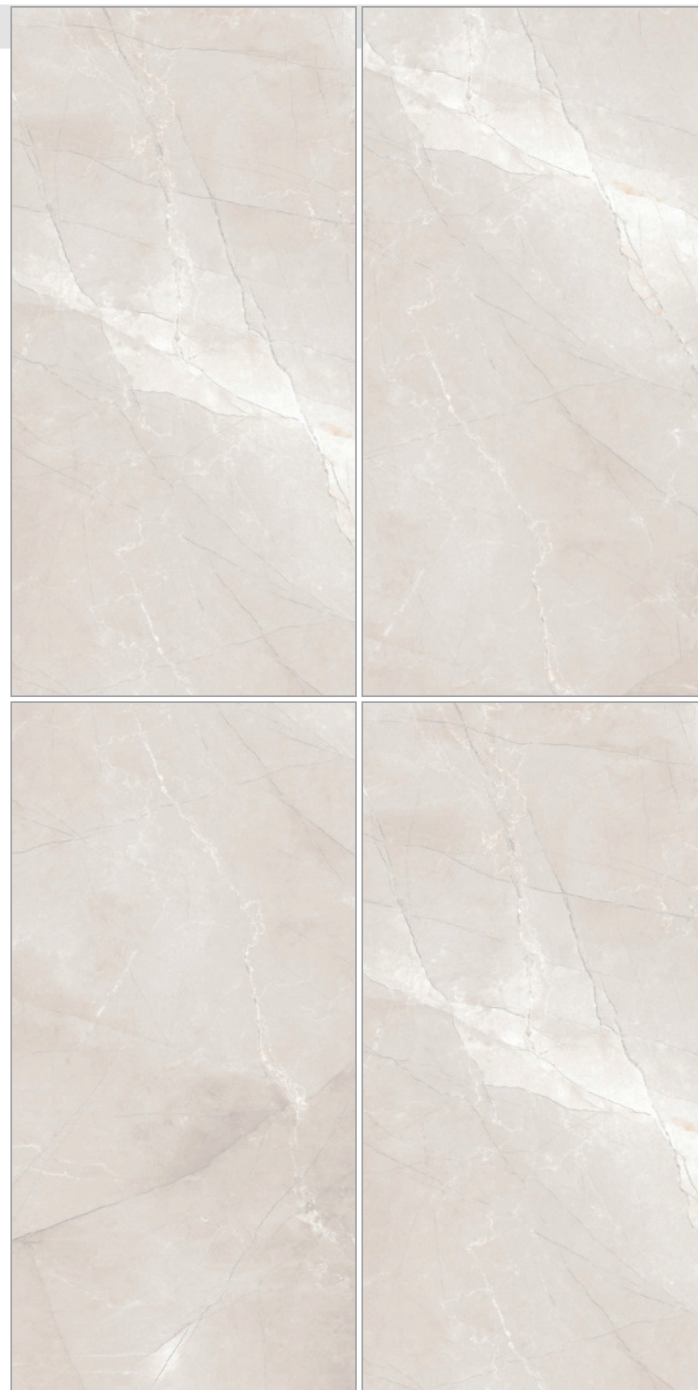

HARVEST GREY

SIZE
600x1200 MM

FINISH
CARVING

RANDOM
03

HARVEST GREY

HARVEST MUD LIGHT

SIZE
600x1200 MM

FINISH
CARVING