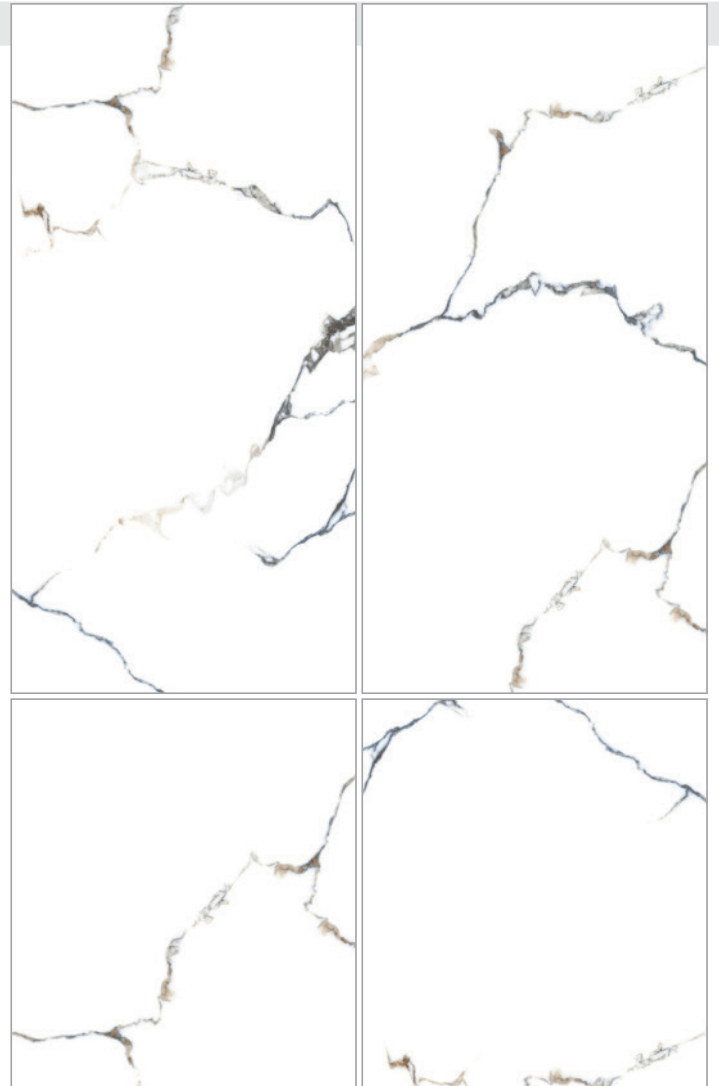

Carving
COLLECTION

COLORADO WHITE

SIZE
600x1200 MM

Carving
COLLECTION