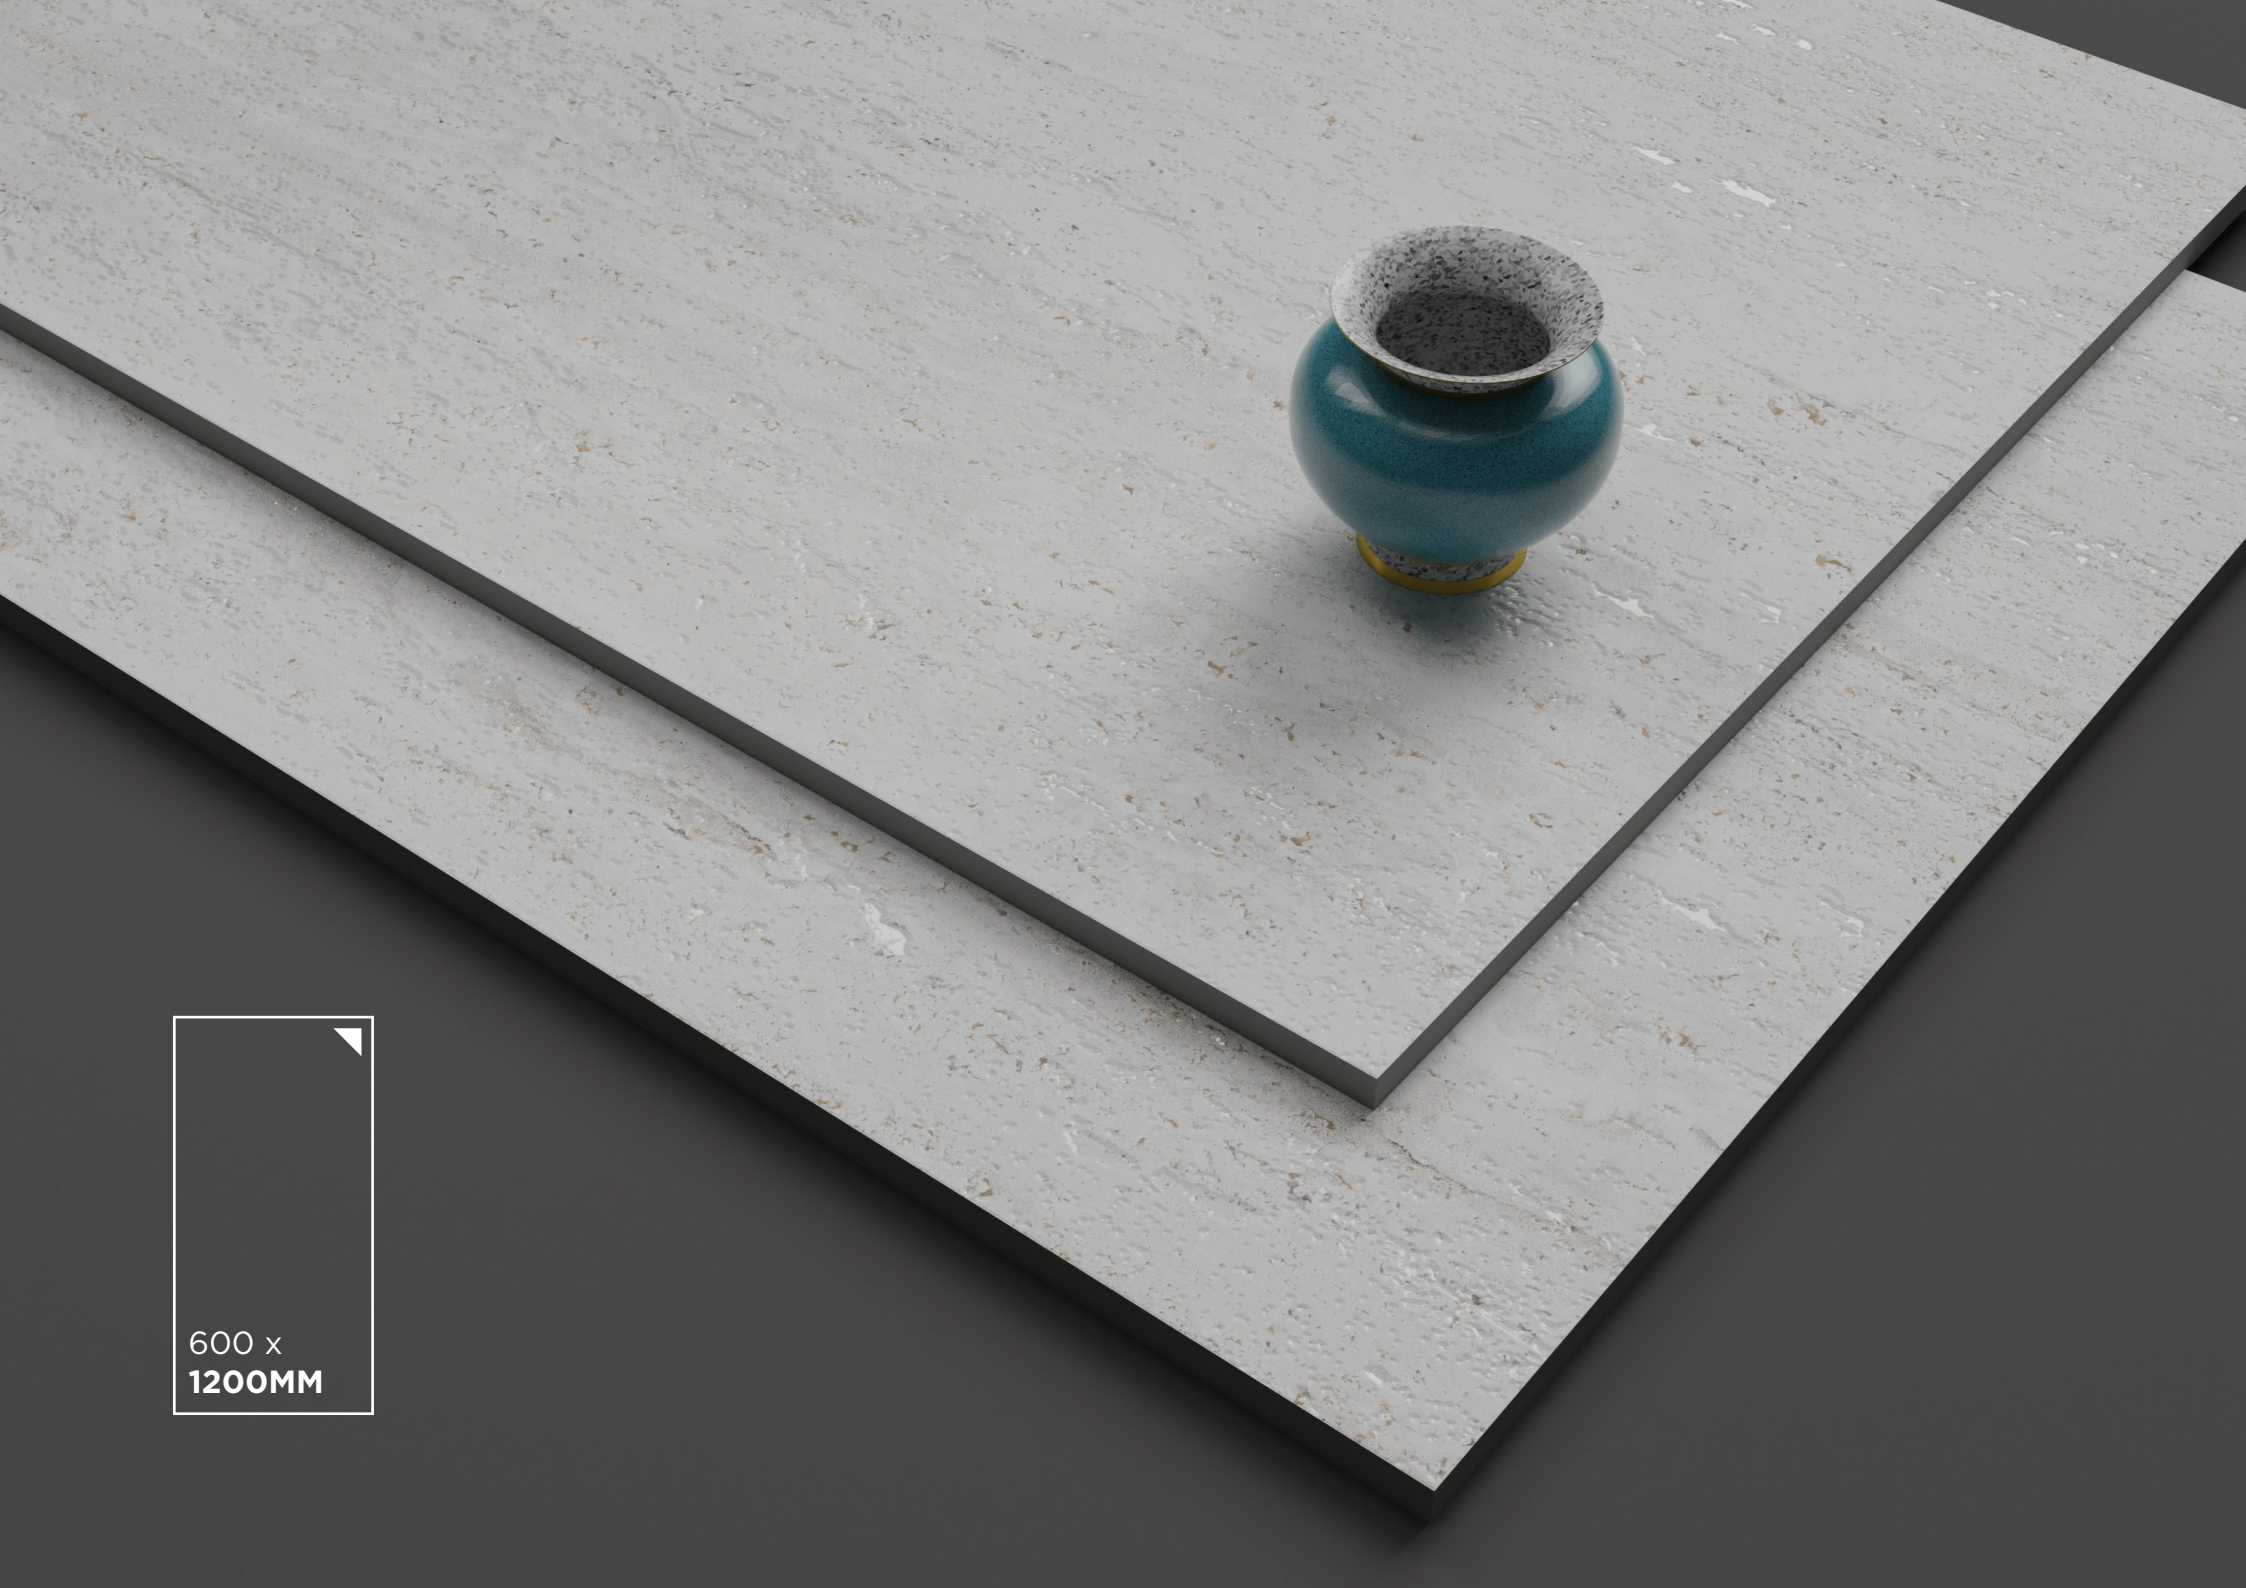

600 x
1200MM