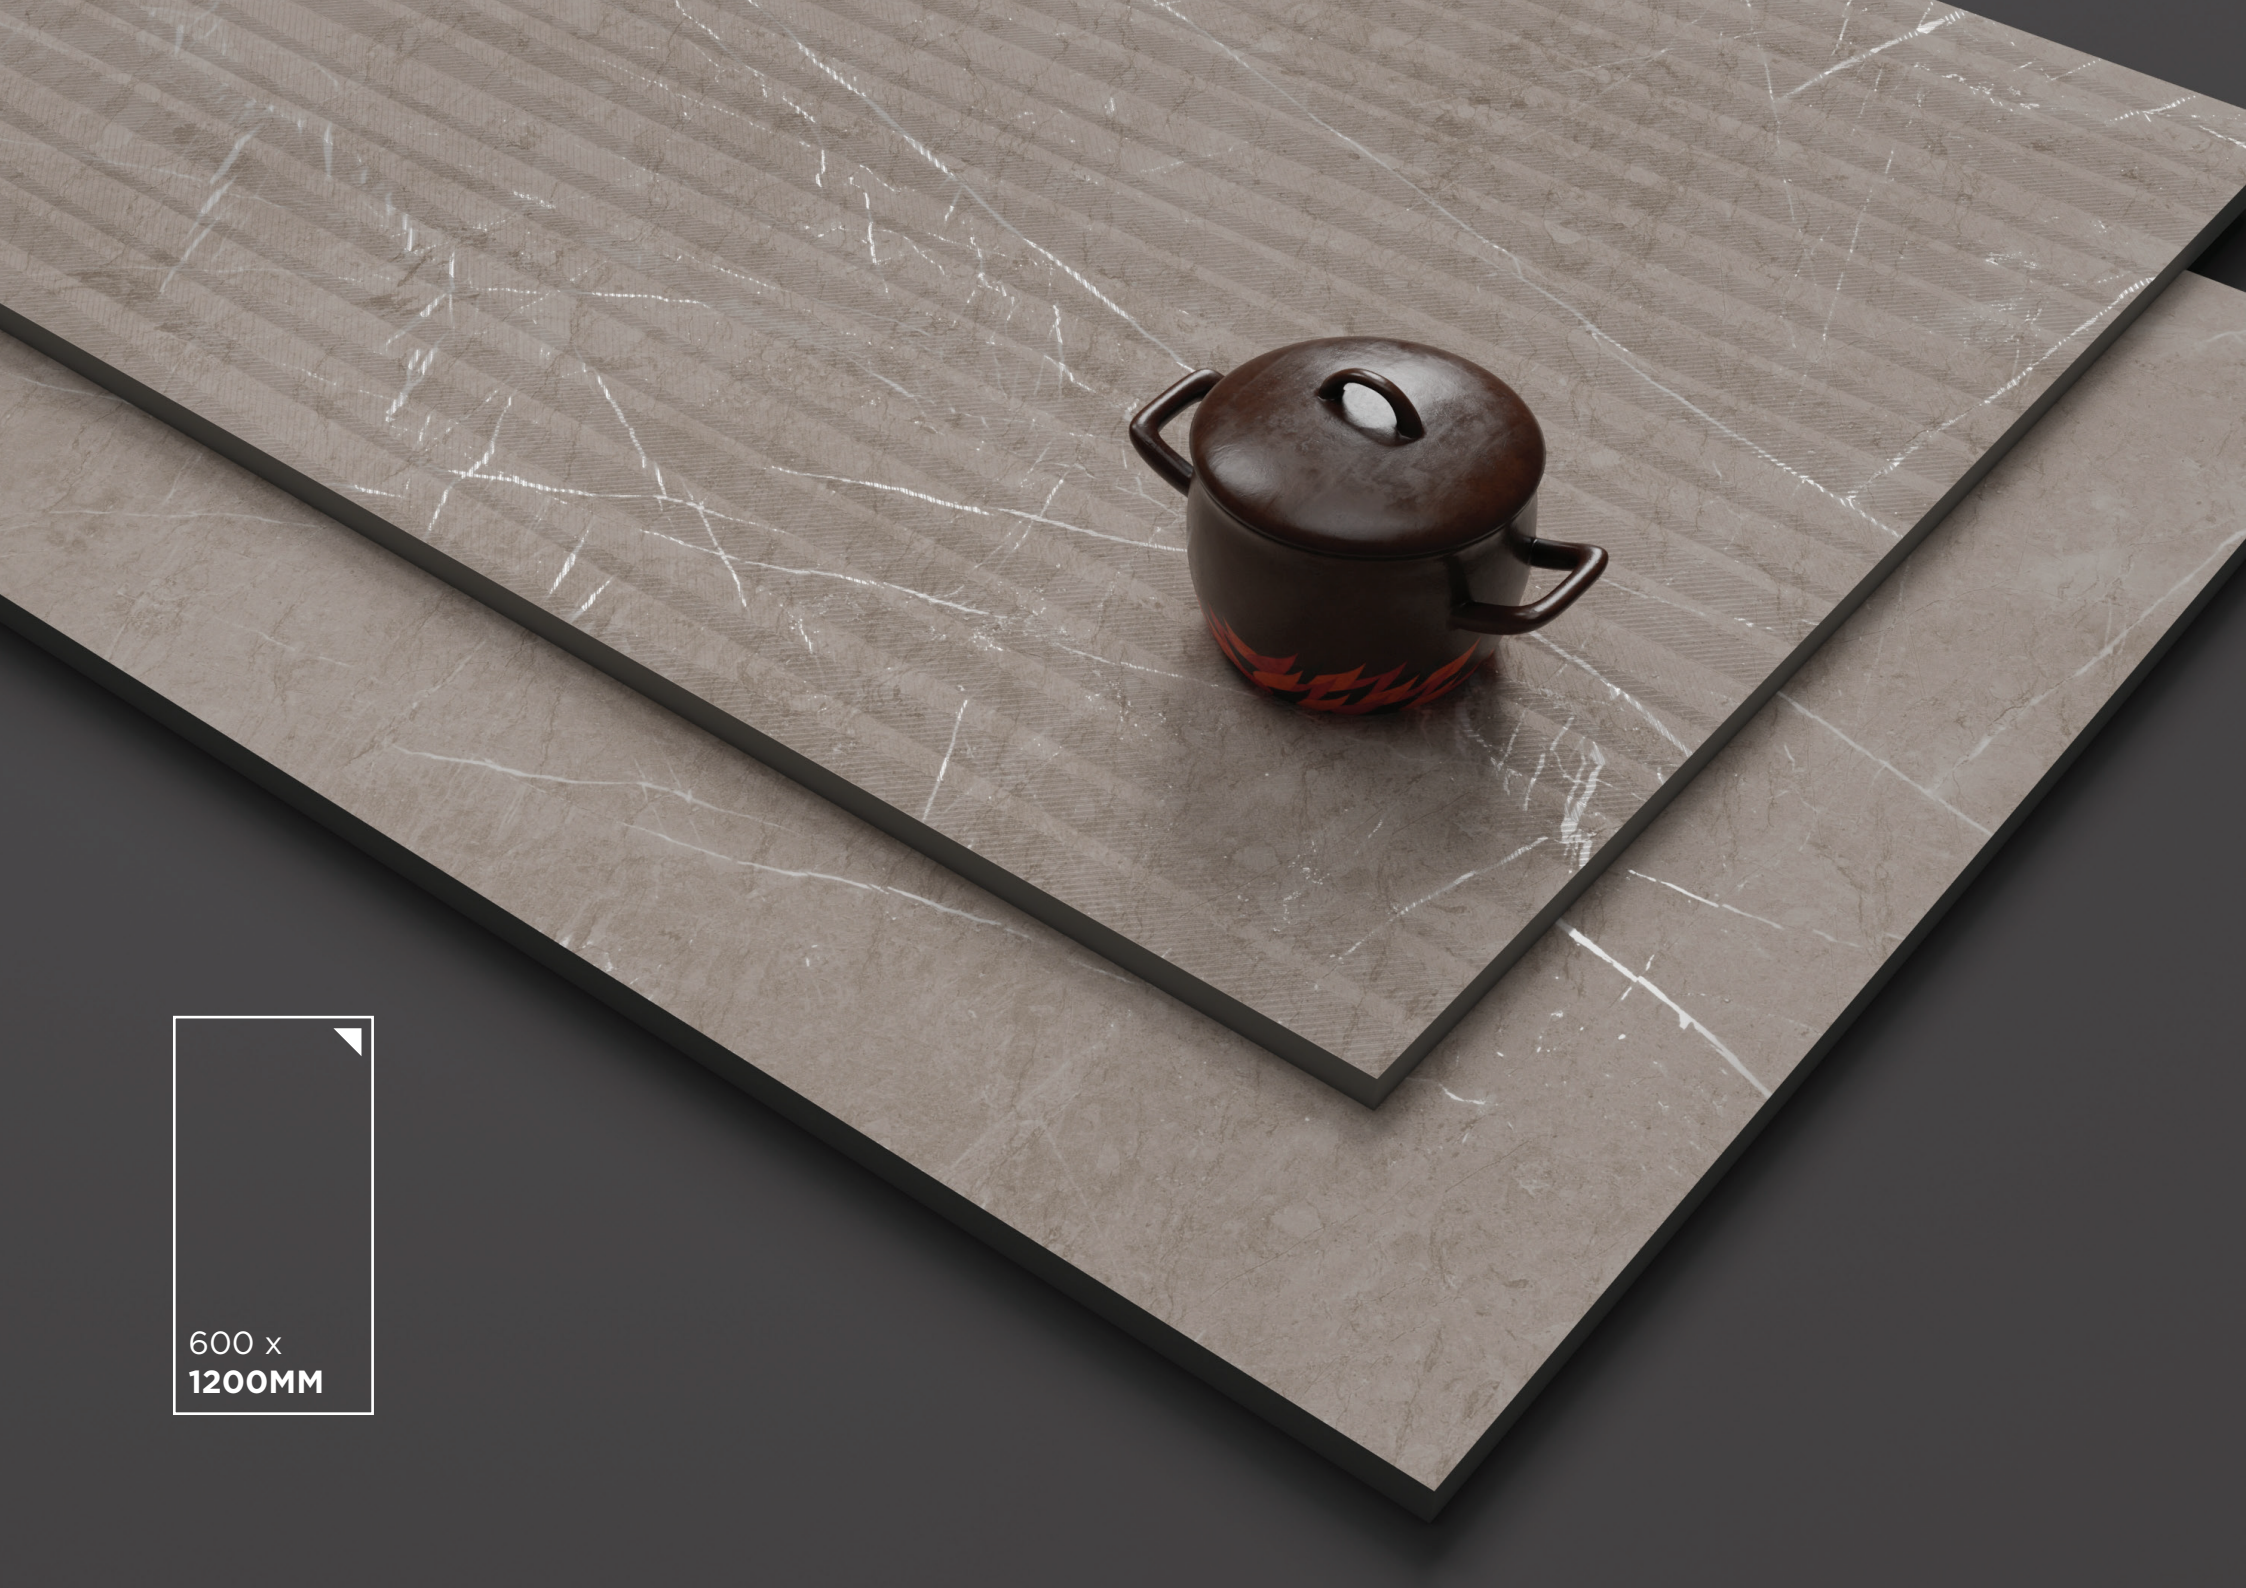

Finish:  
**Punch with Rocker**

Random:  
**4 faces**

Size:  
**600 x 1200MM**

Glazed  
Vitrified  
Tiles

600 x  
1200MM

**PIETRA MOCHA DECOR**  
**PIETRA MOCHA BASE**

Finish:  
**Punch with Rocker**

Random:  
**4 faces**