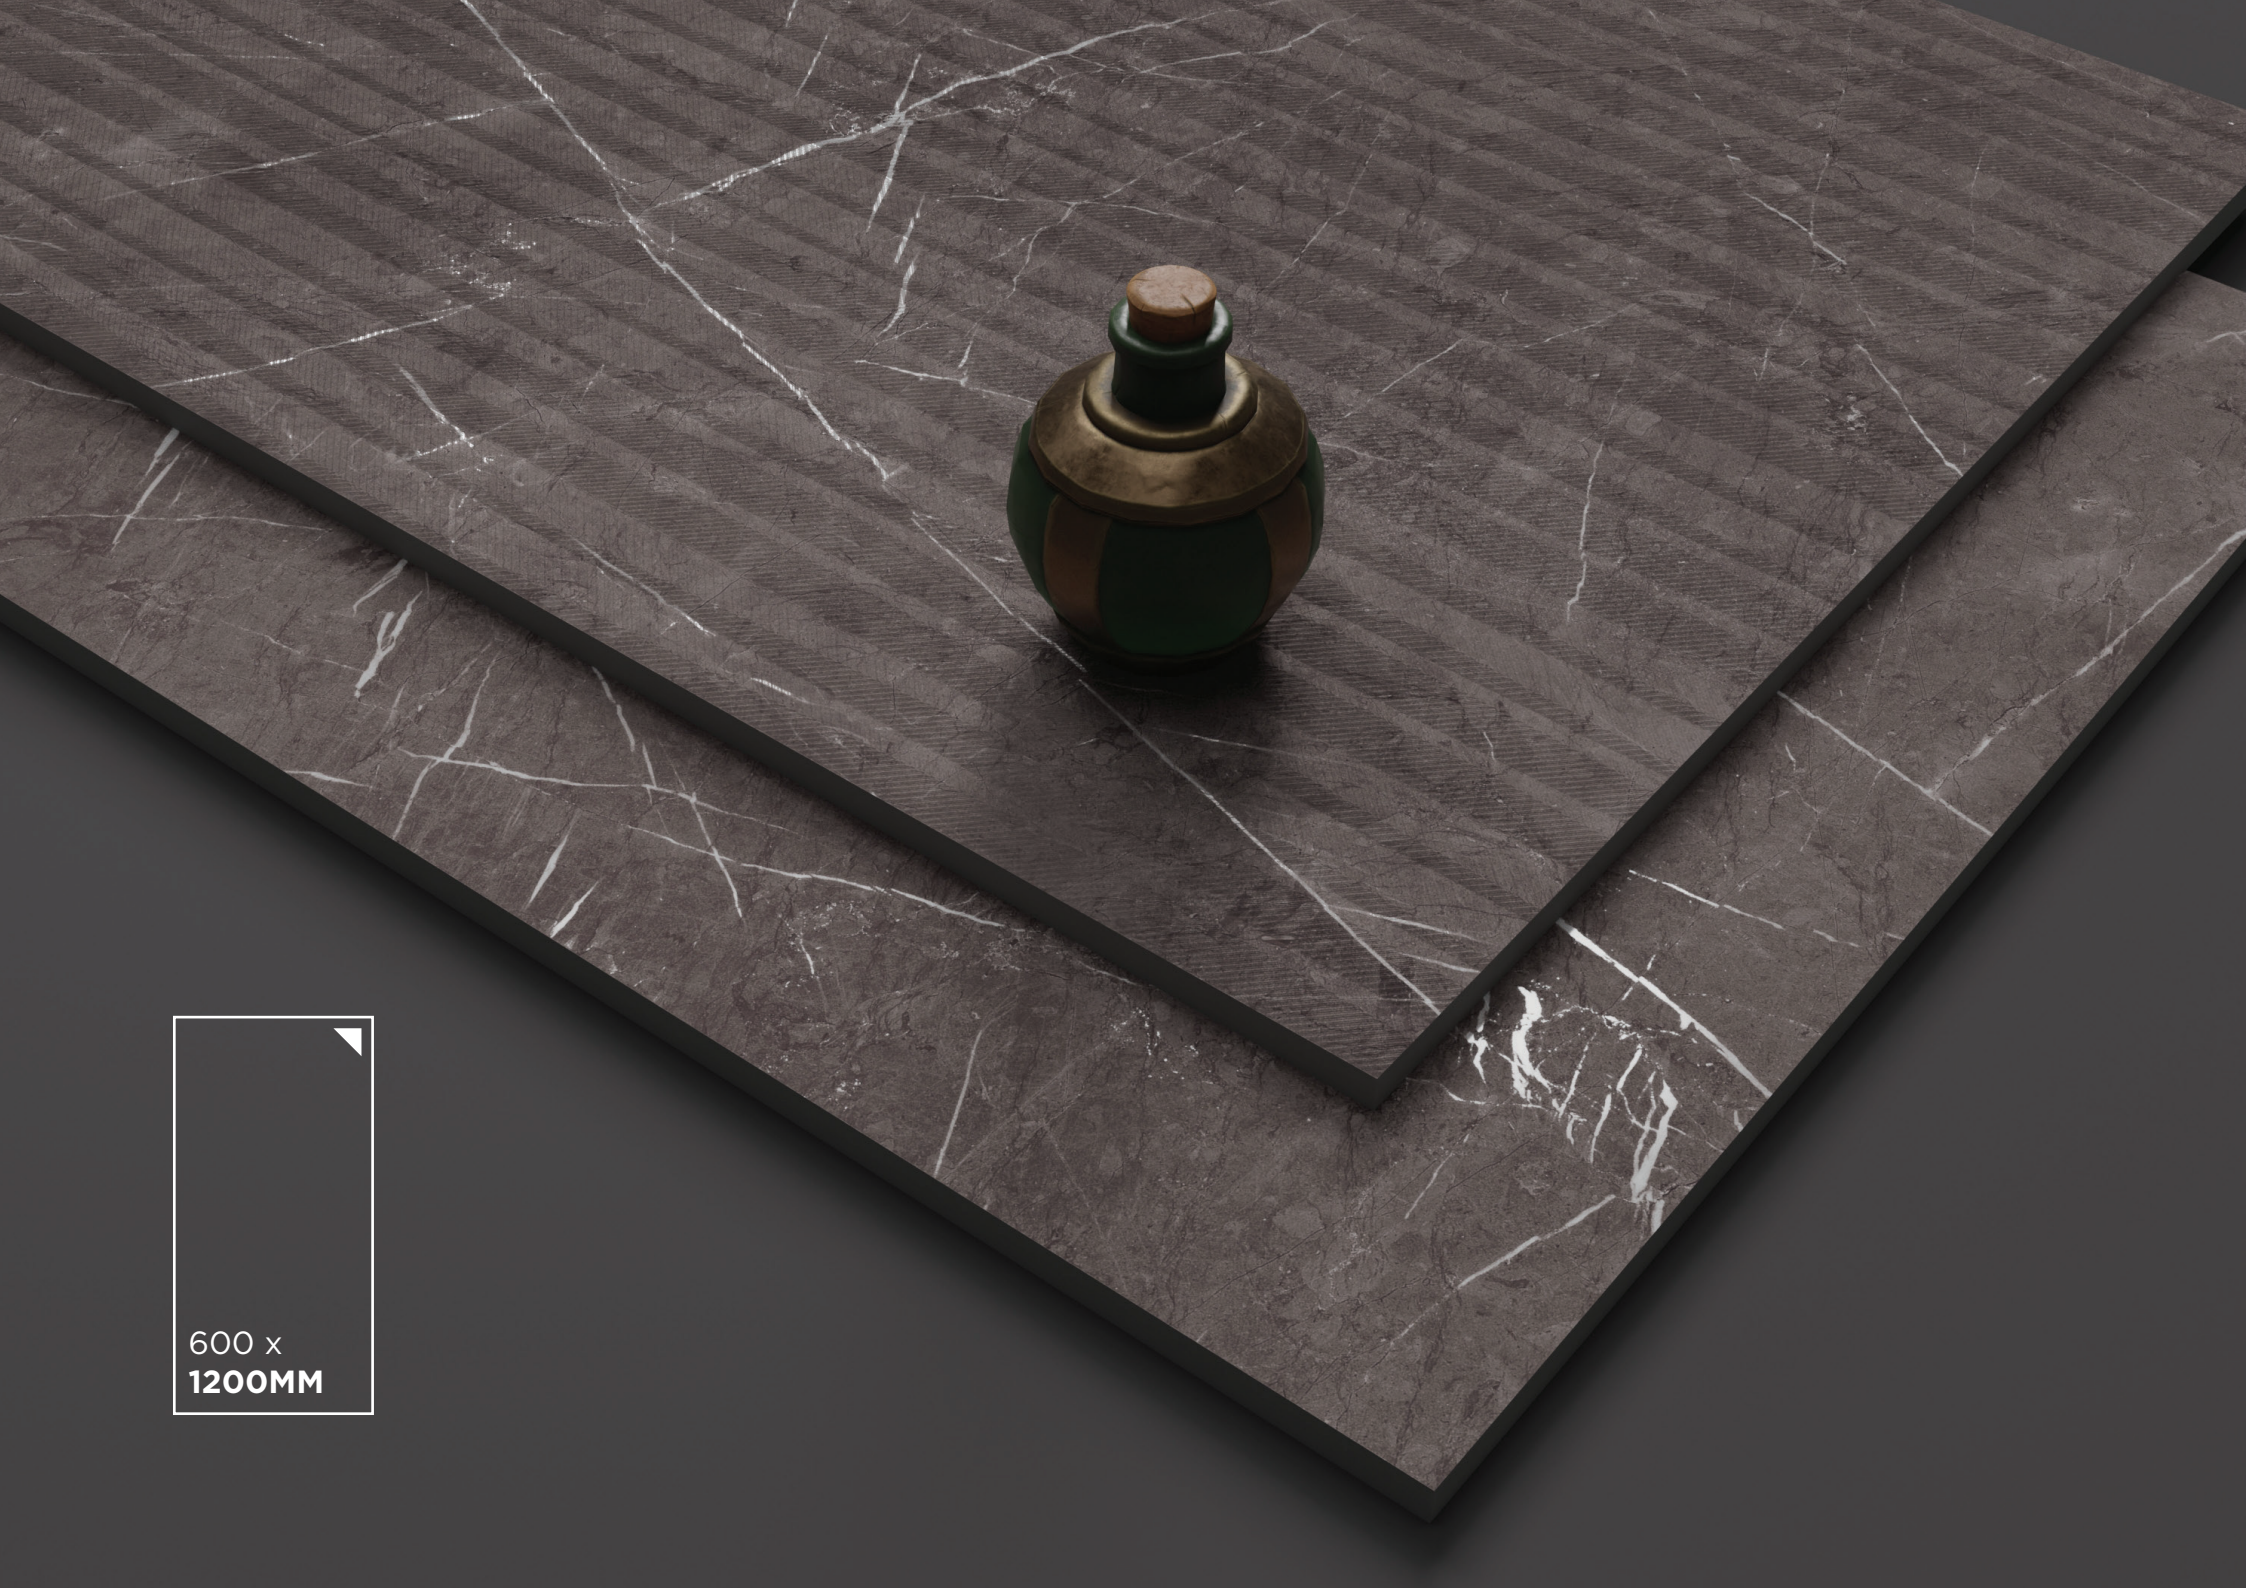

Size:  
**600 x 1200MM**

Glazed  
Vitrified  
Tiles

zenstay  
hotel

600 x  
1200MM

**PIETRA MUD DECOR**  
**PIETRA MUD BASE**

Finish:  
**Punch with Rocker**

Random:  
**4 faces**

Size:  
**600 x 1200MM**