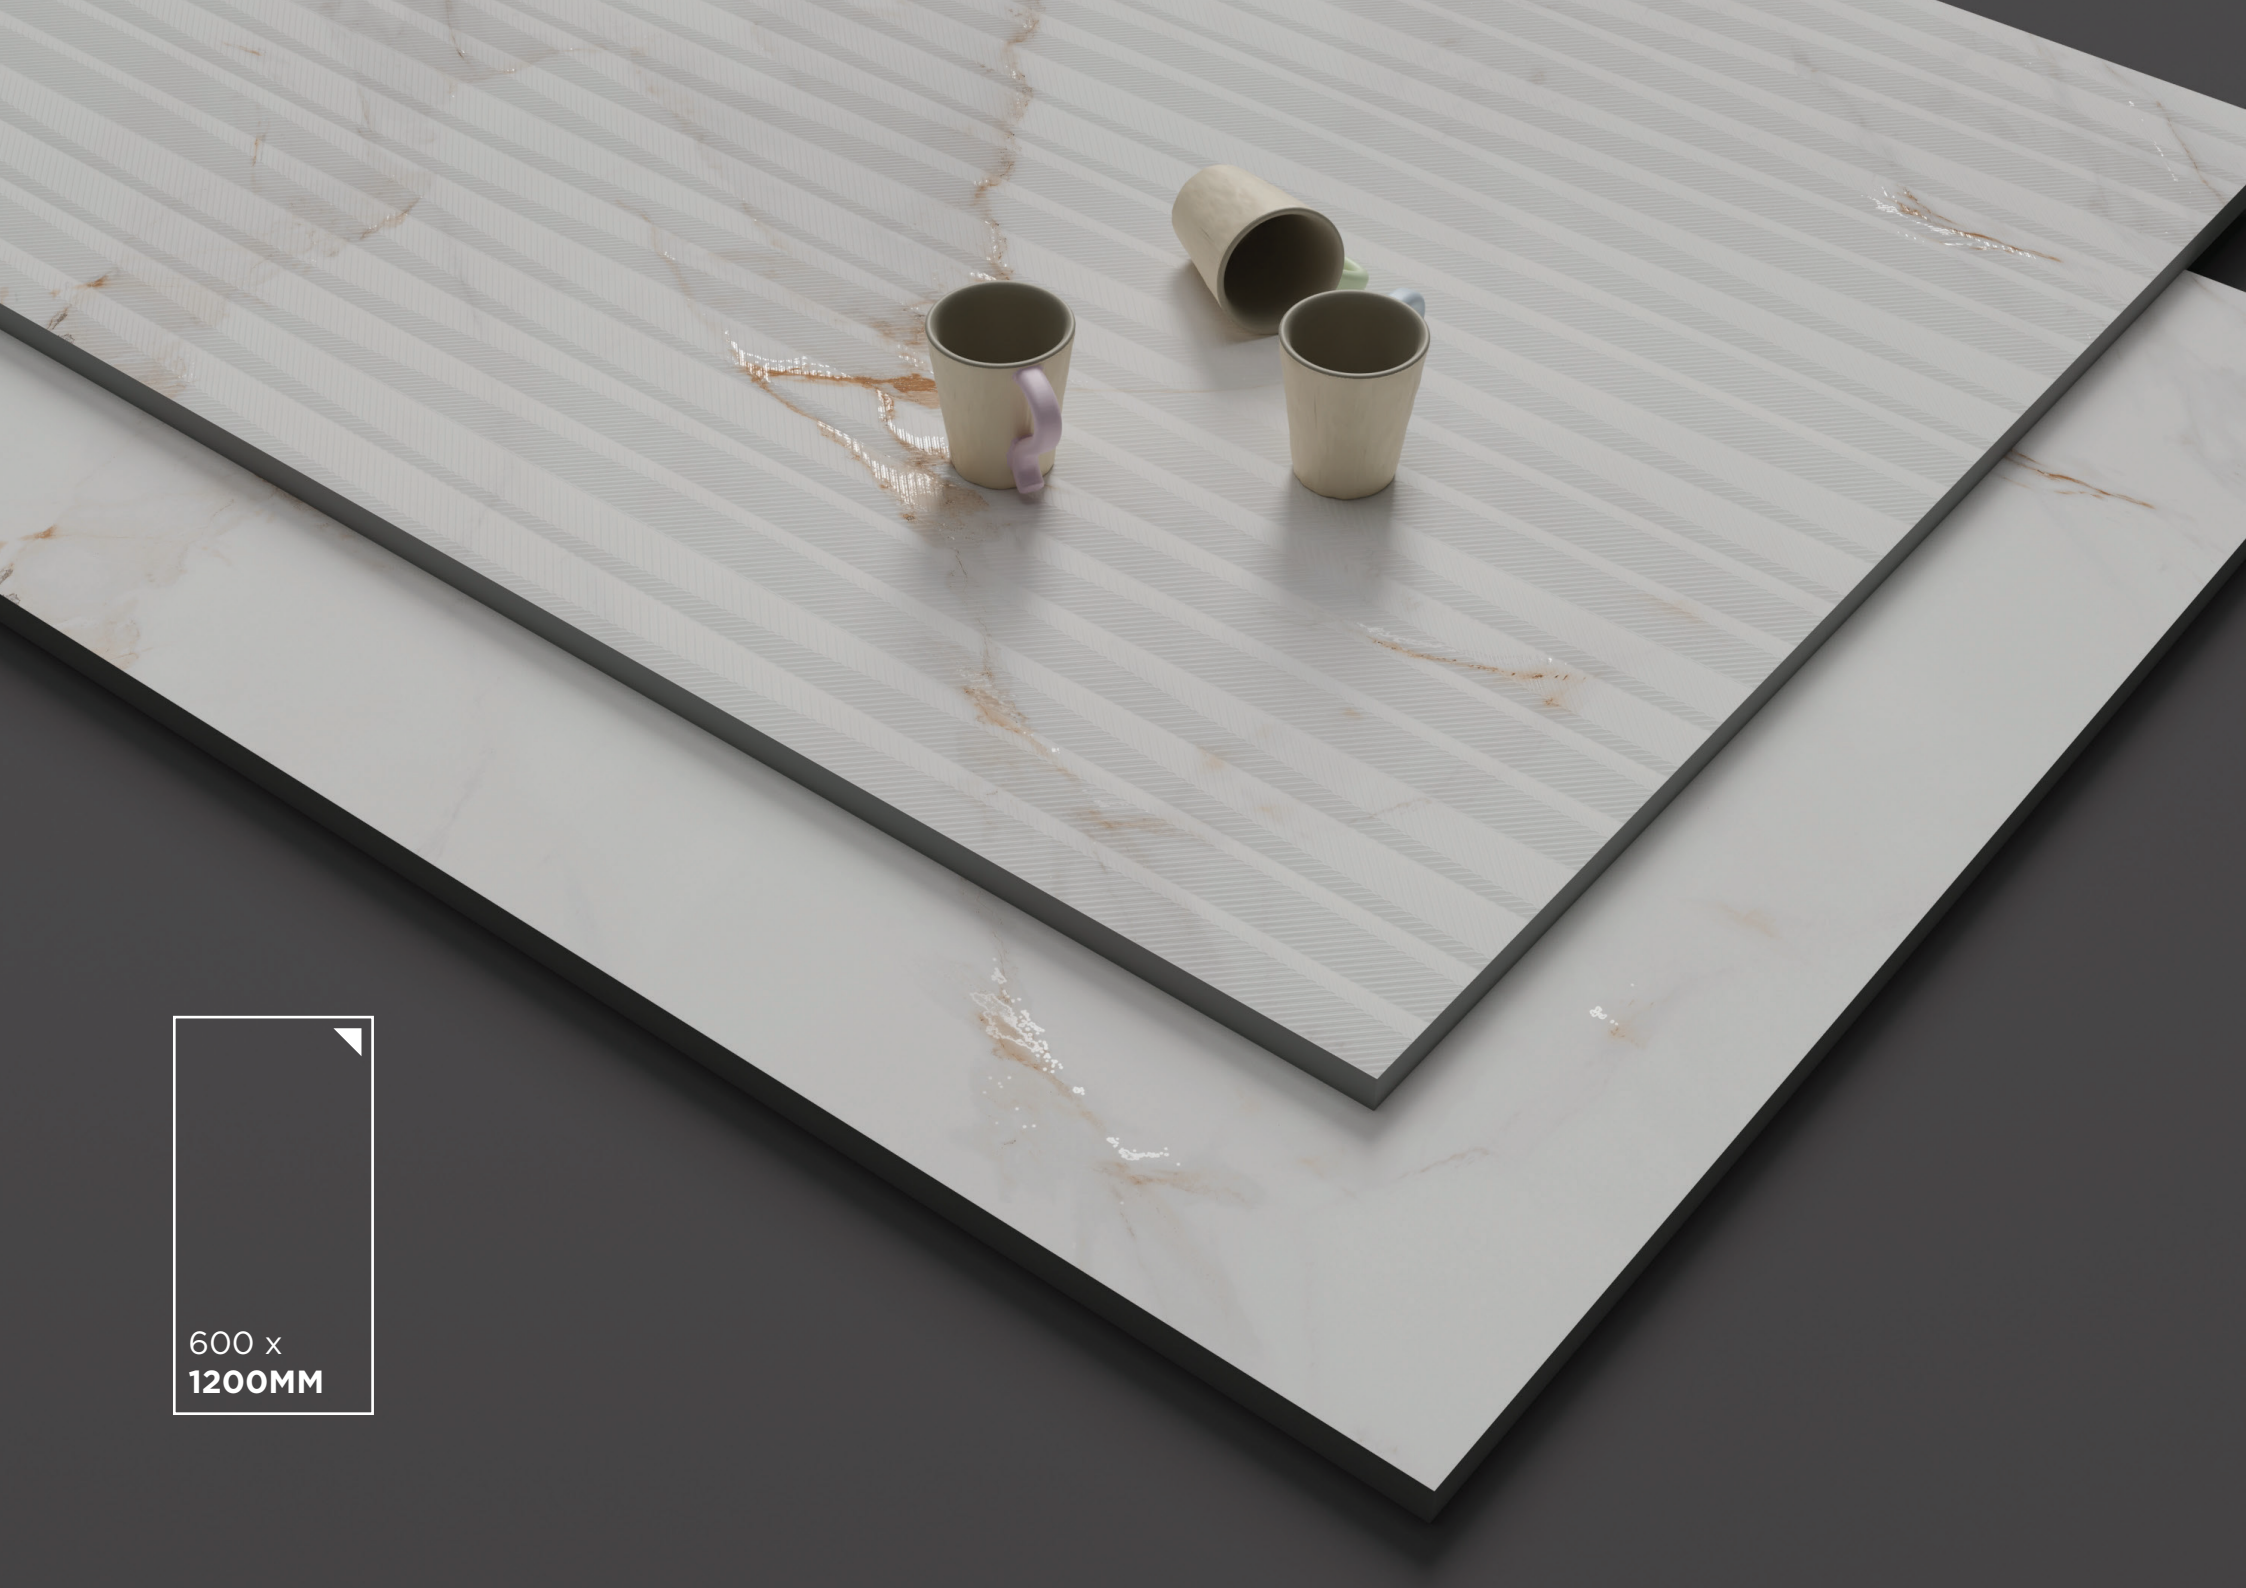

# WIDE RANGE

12300PN

12080PN

12081PN

Finish:  
**Punch with Babby satin**

Size:  
**600 x 1200MM**

WIDE  
RANGE

600 x  
1200MM