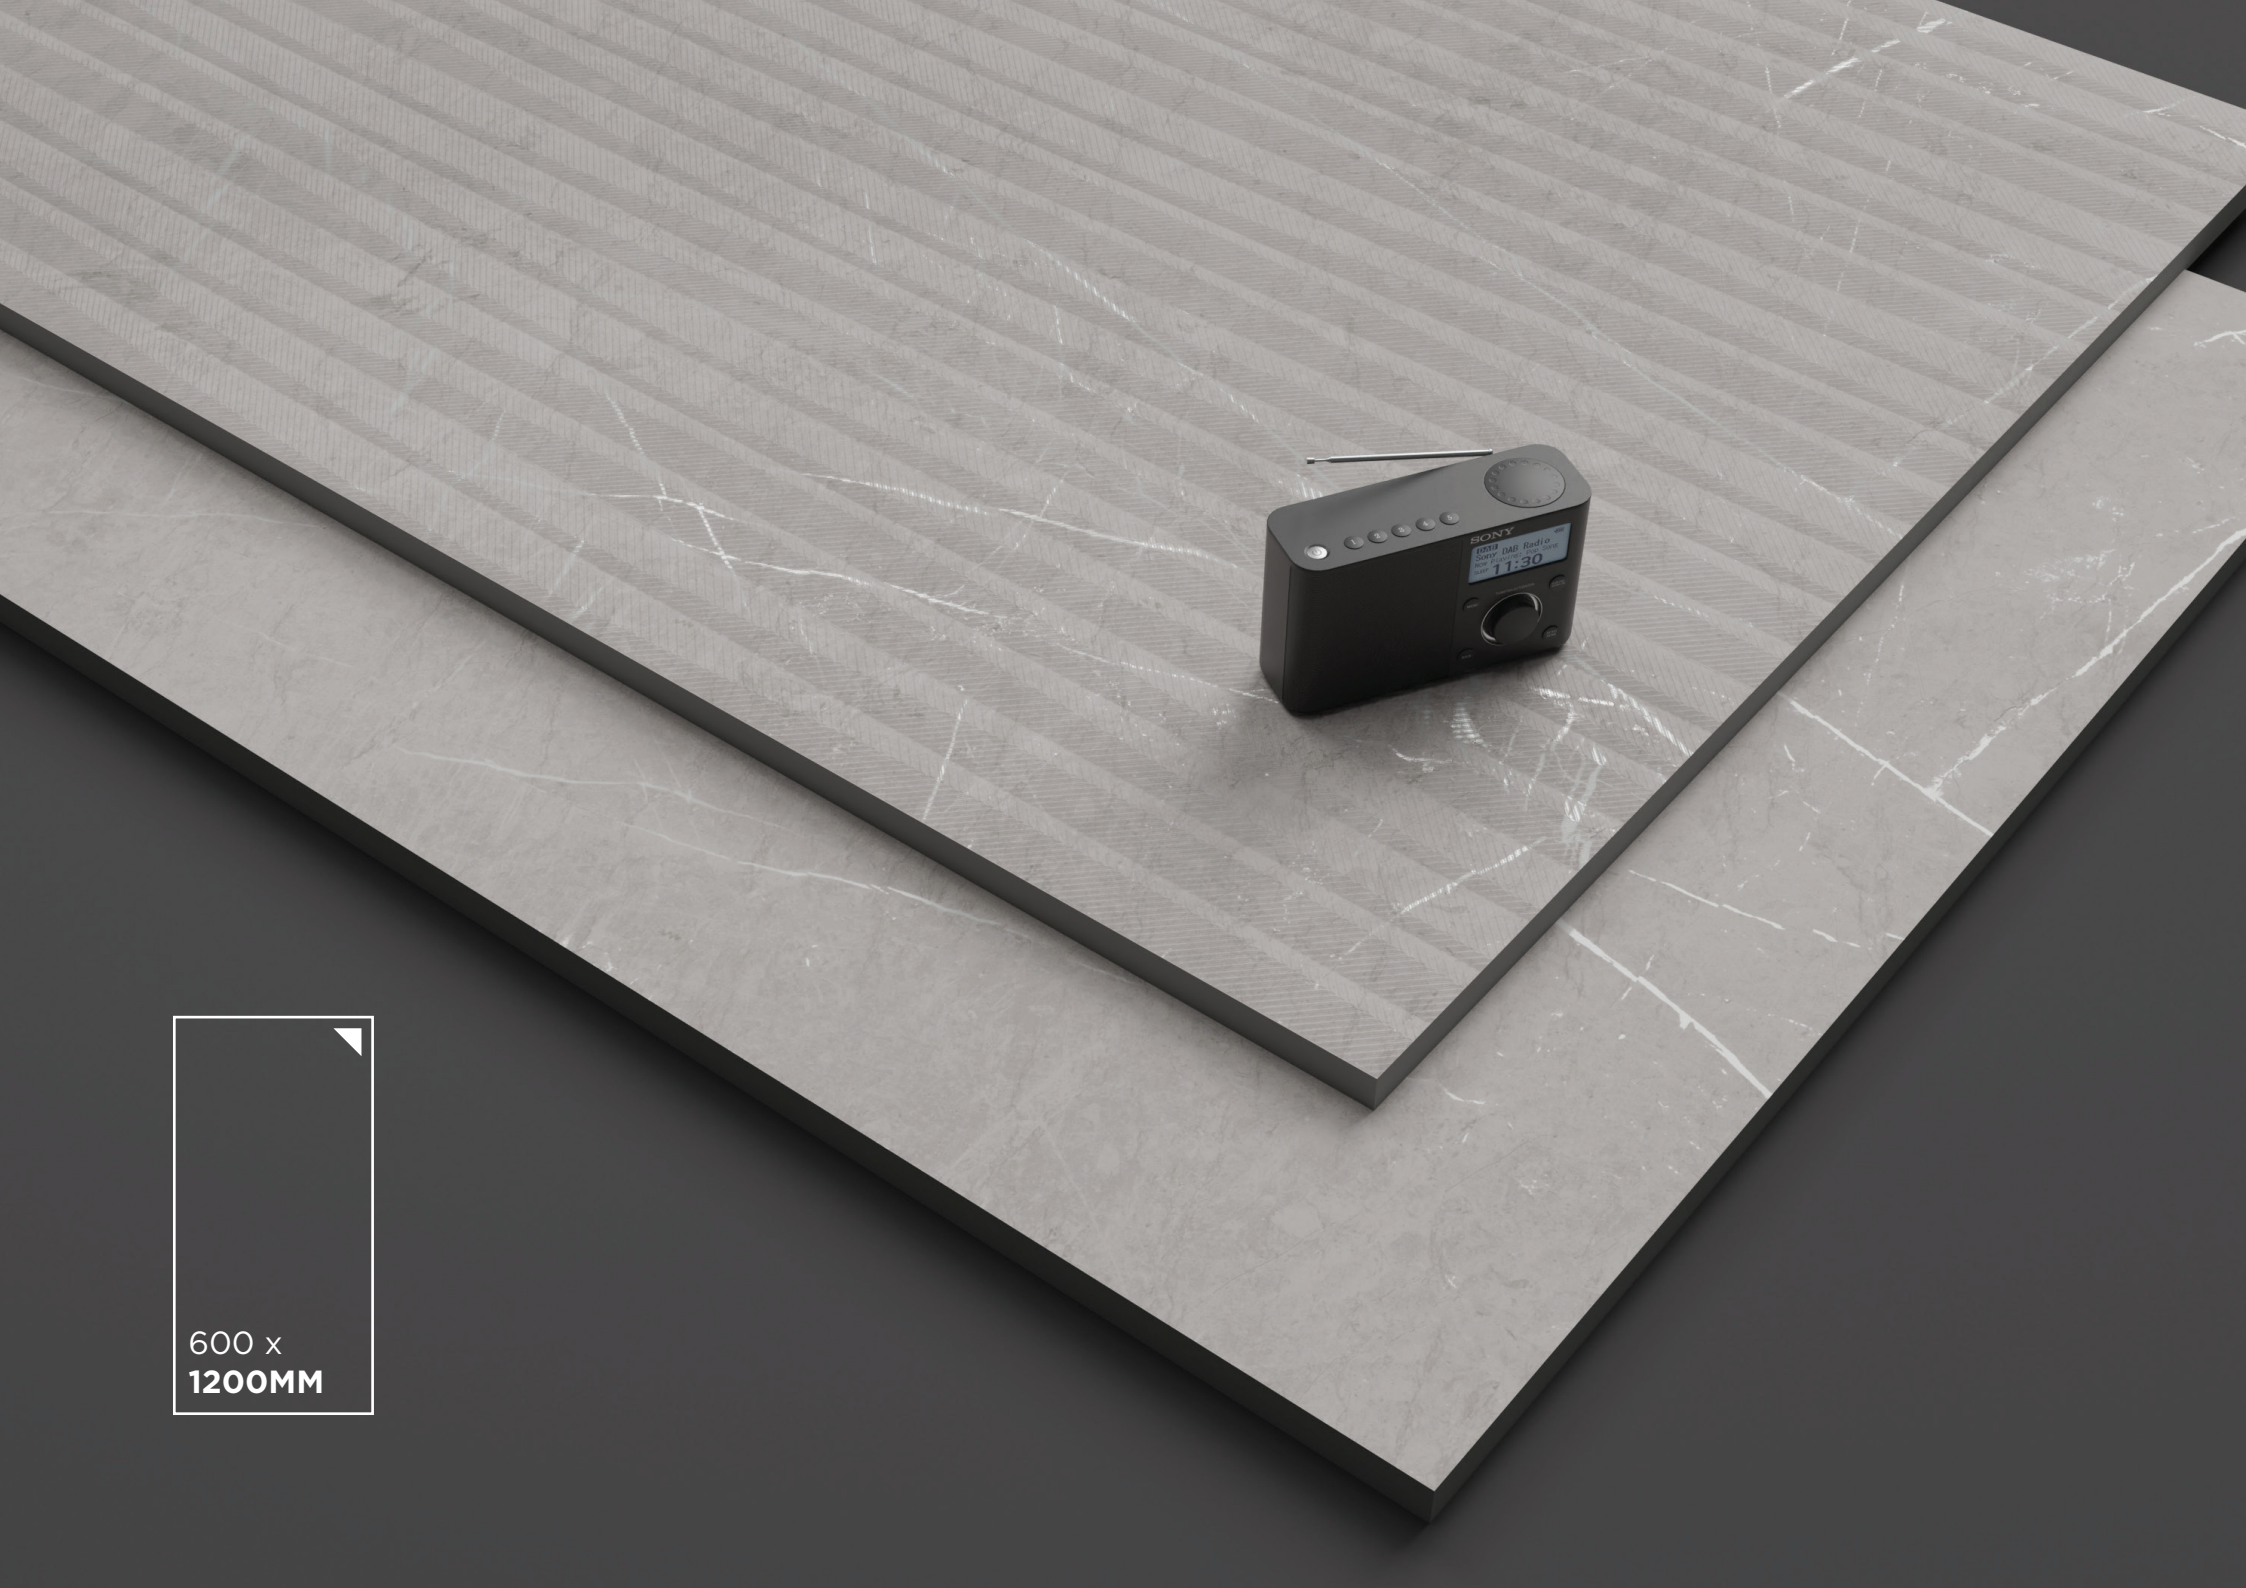

600 x
1200MM