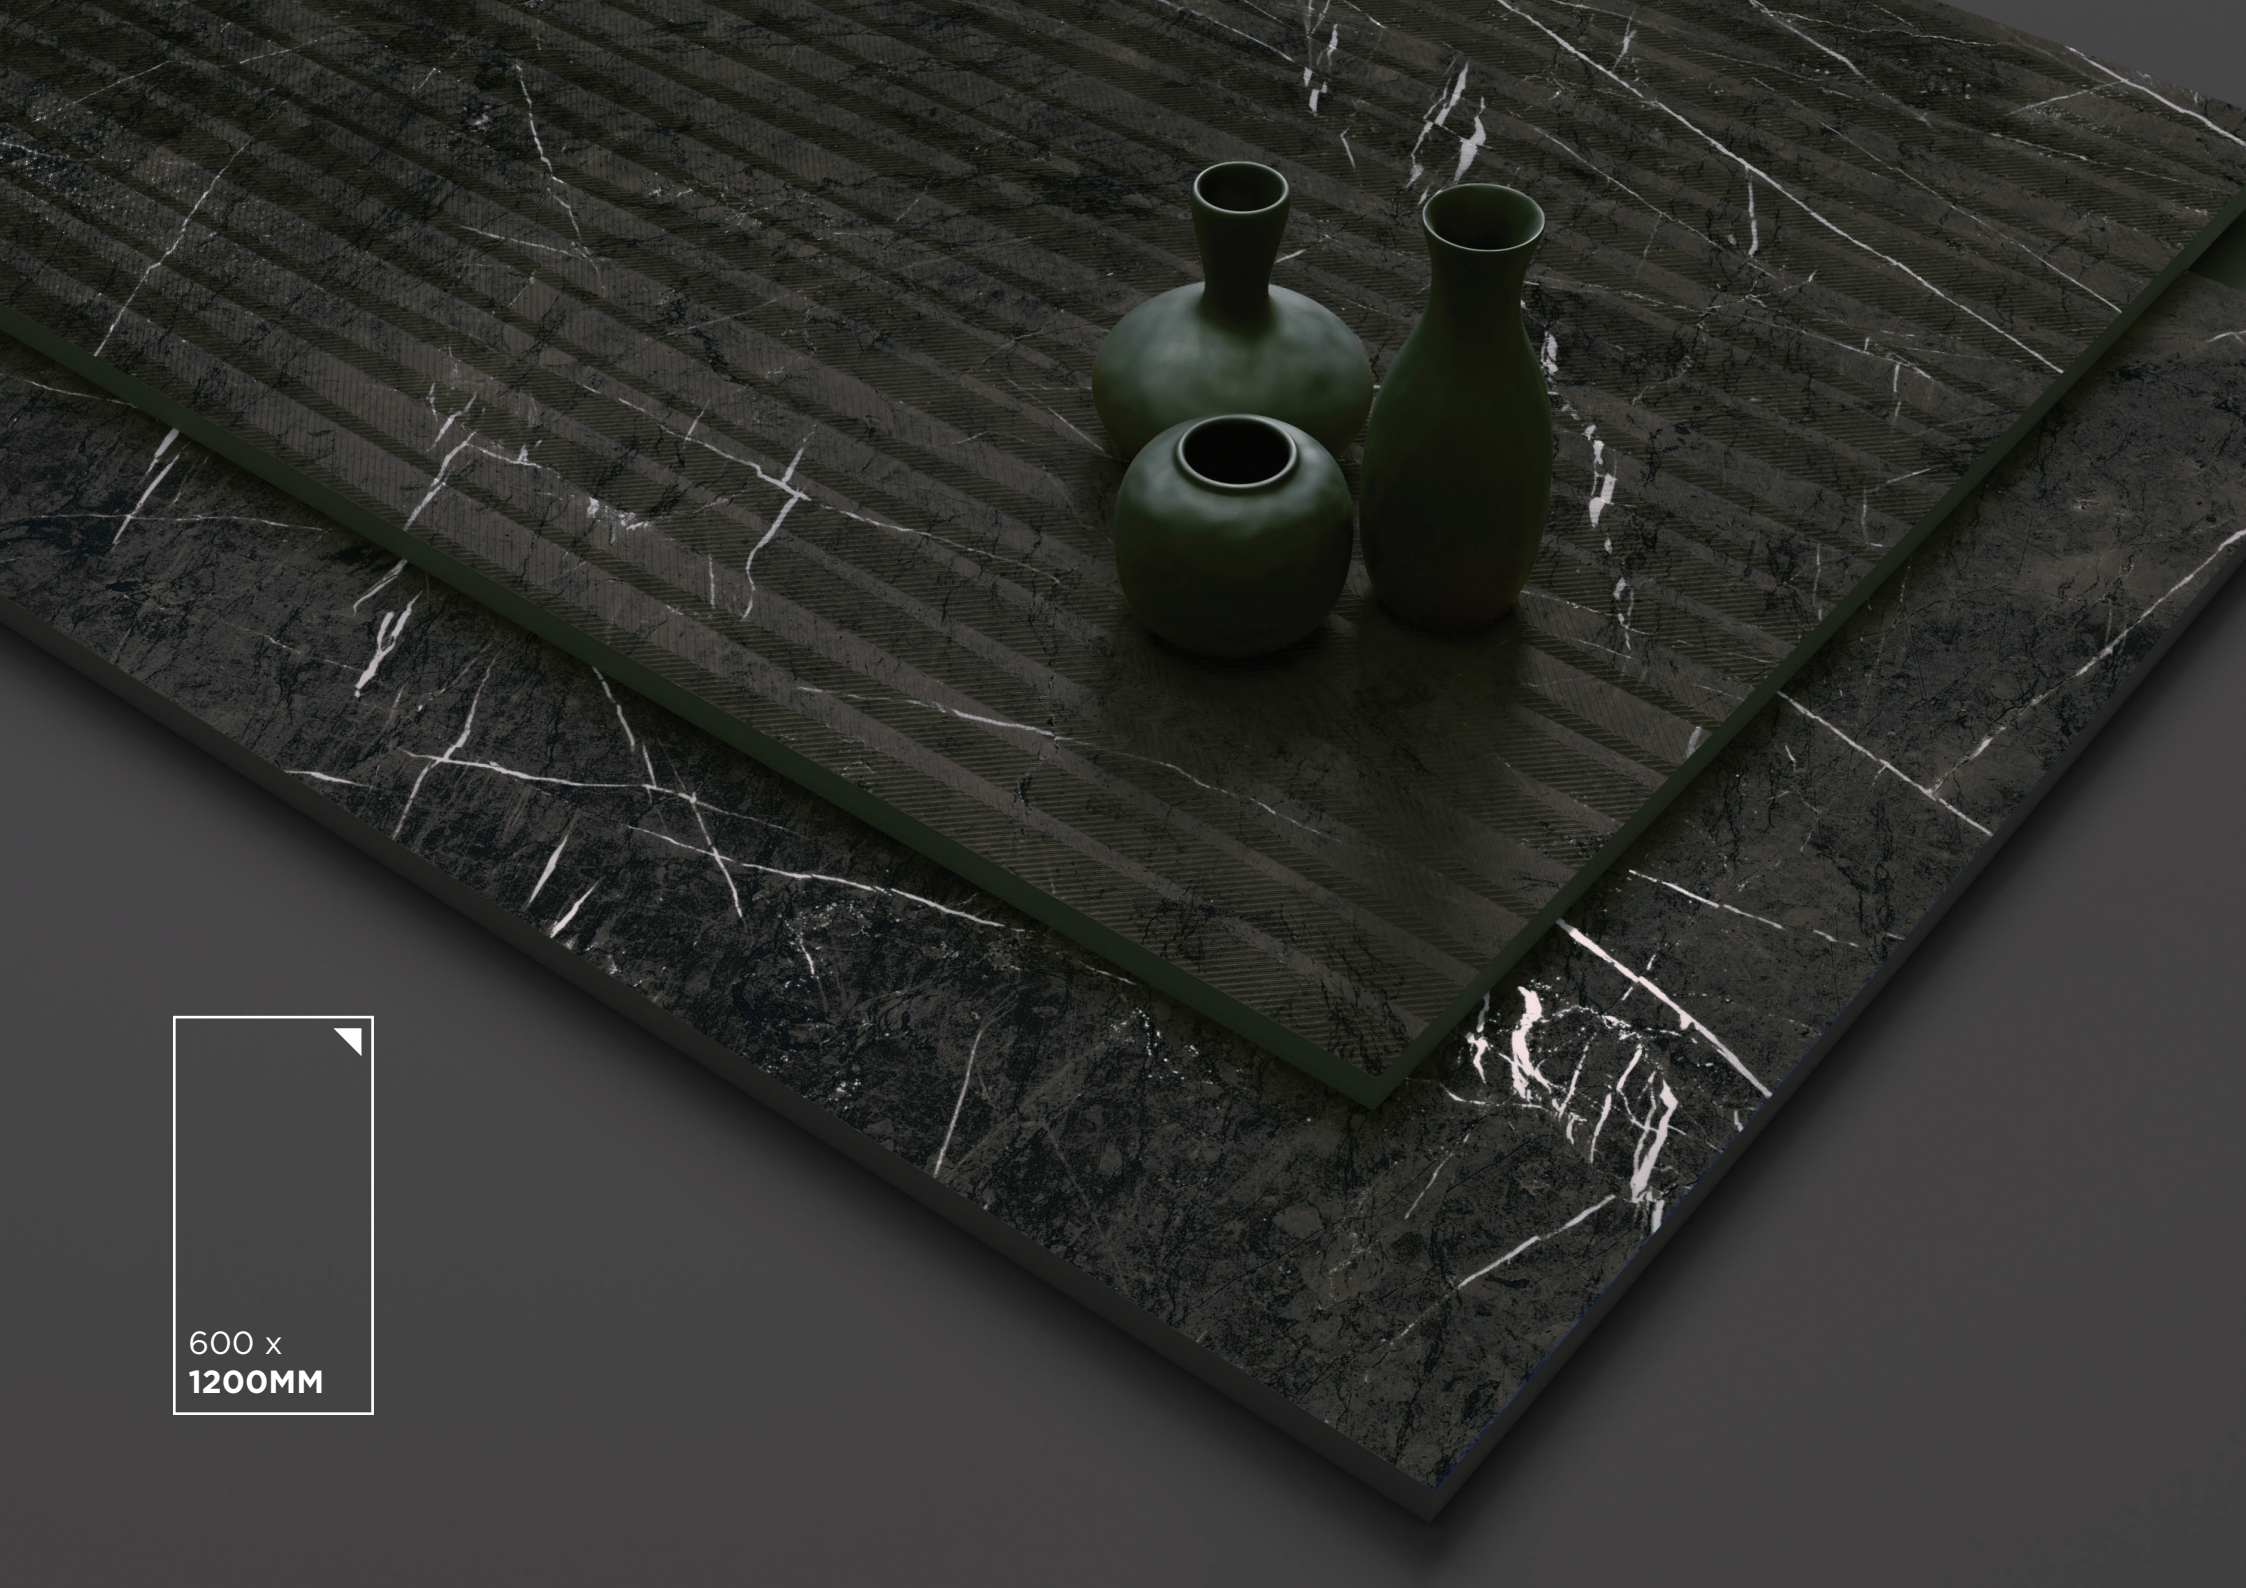

600 x
1200MM