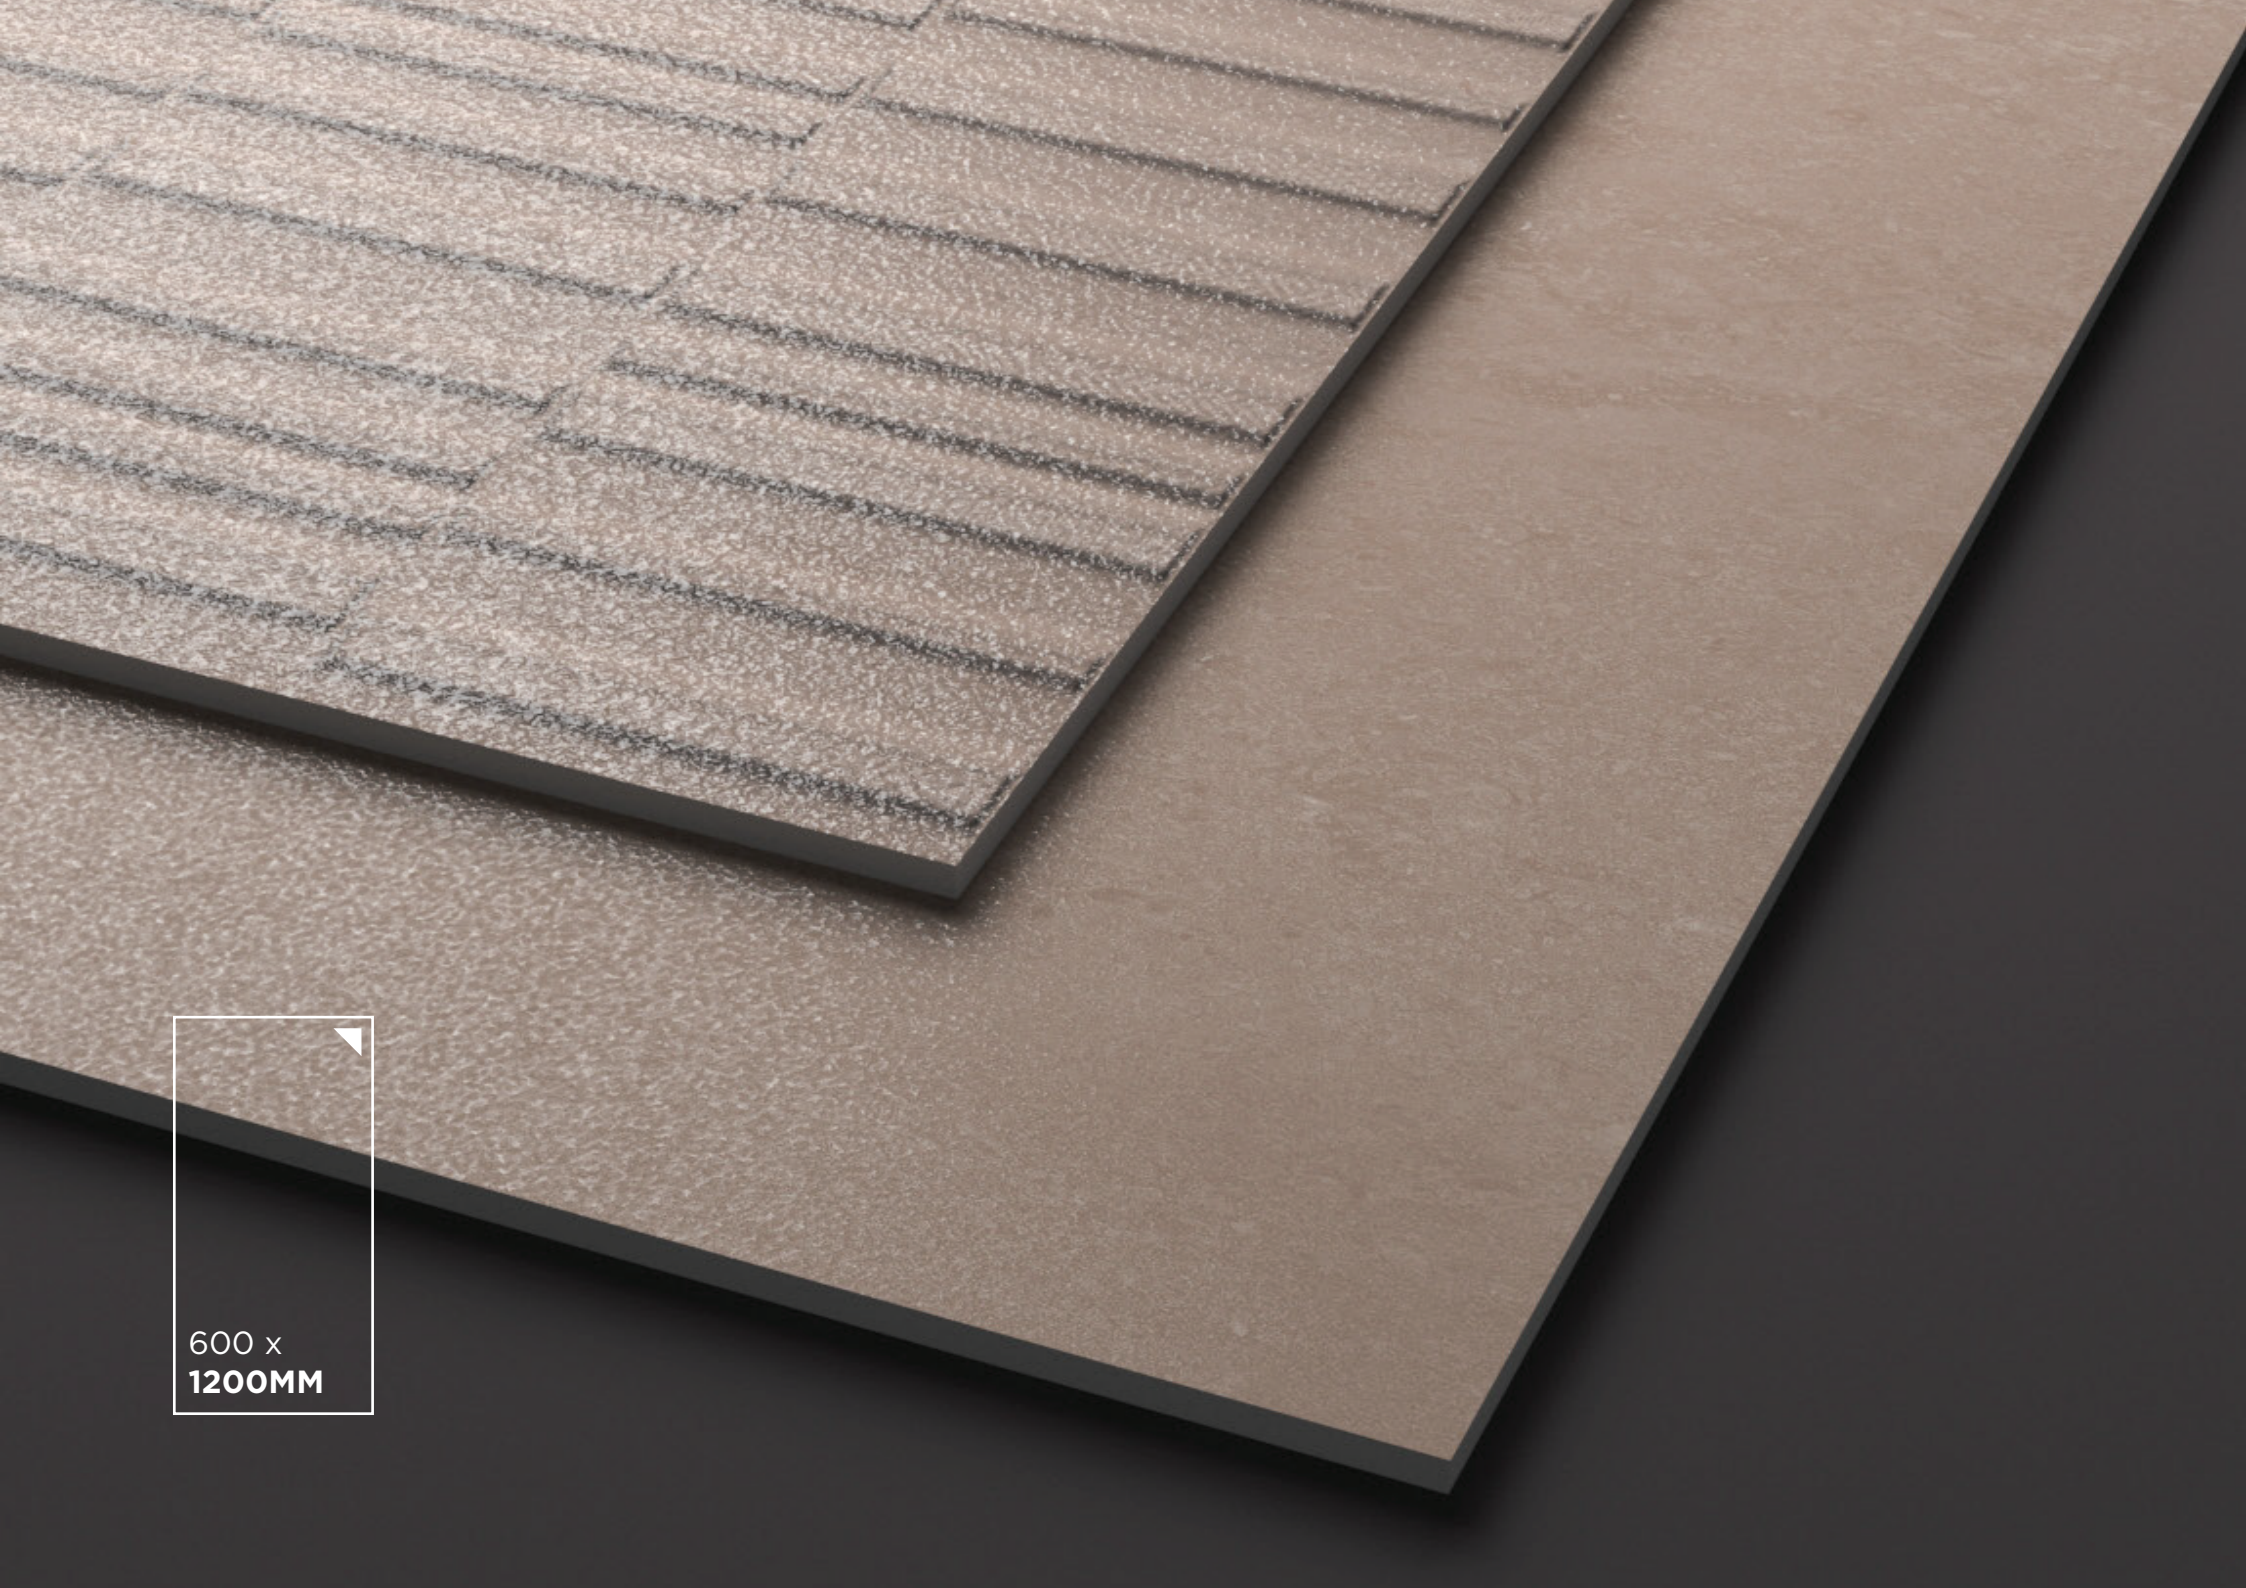

600 x
1200MM