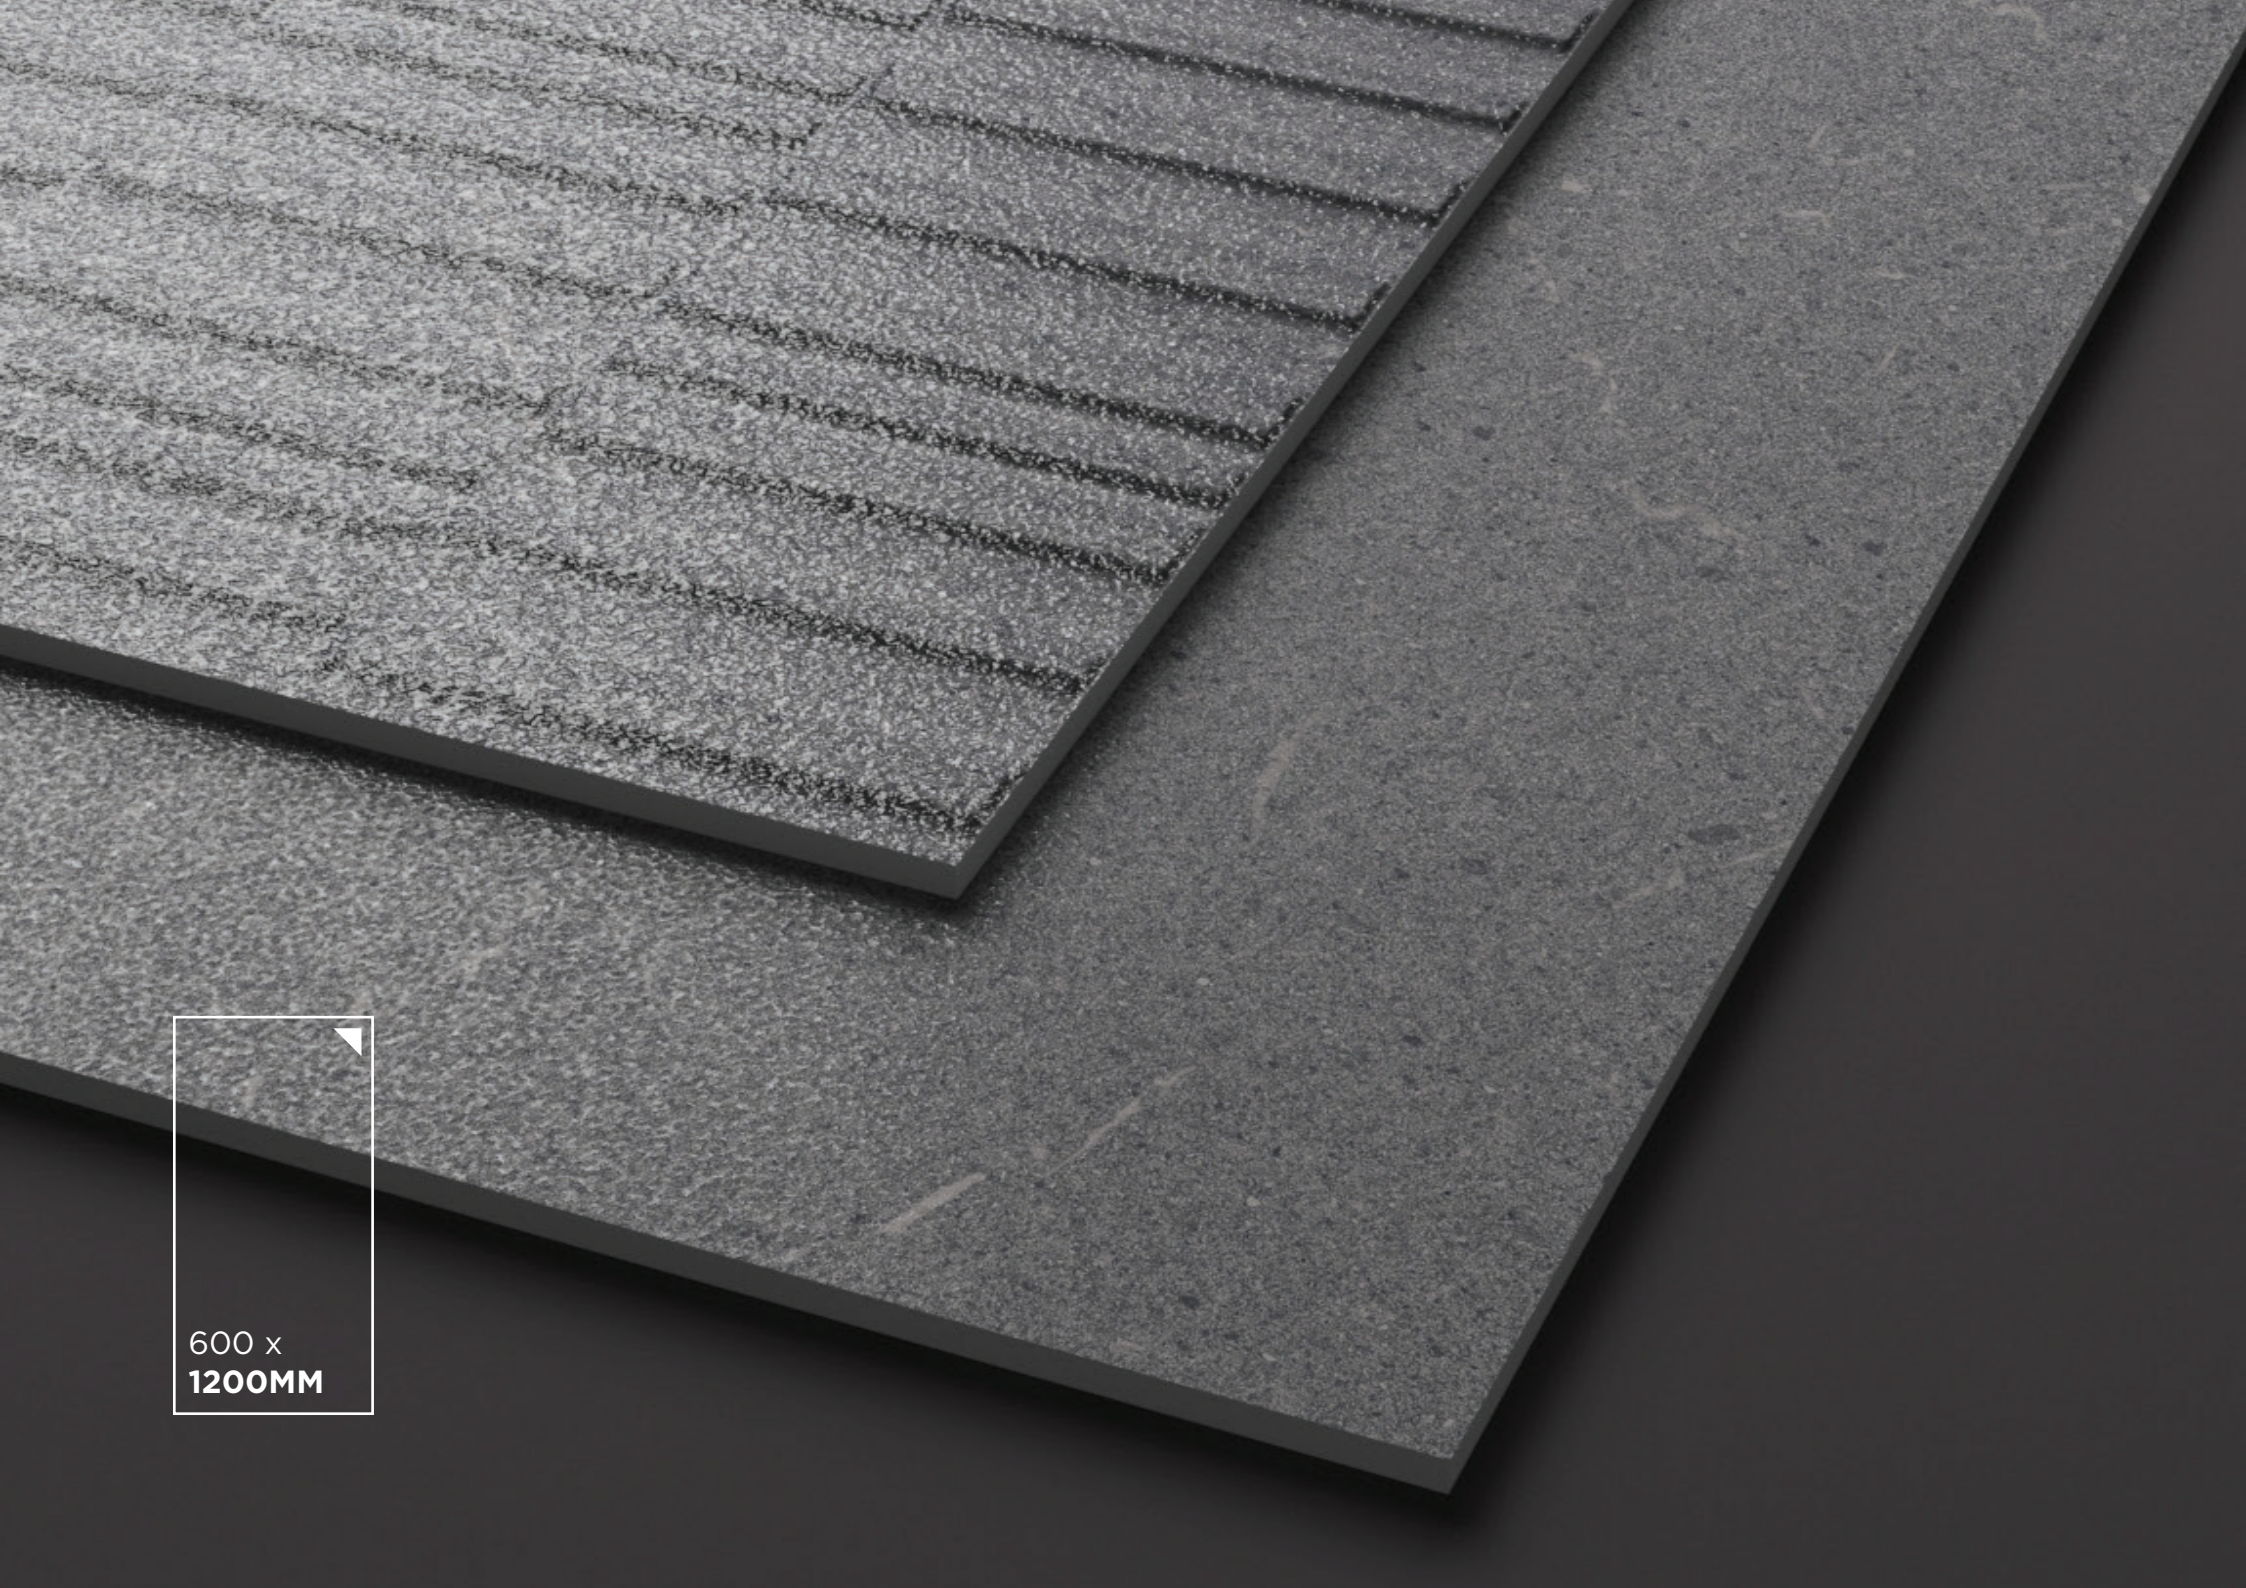

600 x
1200MM