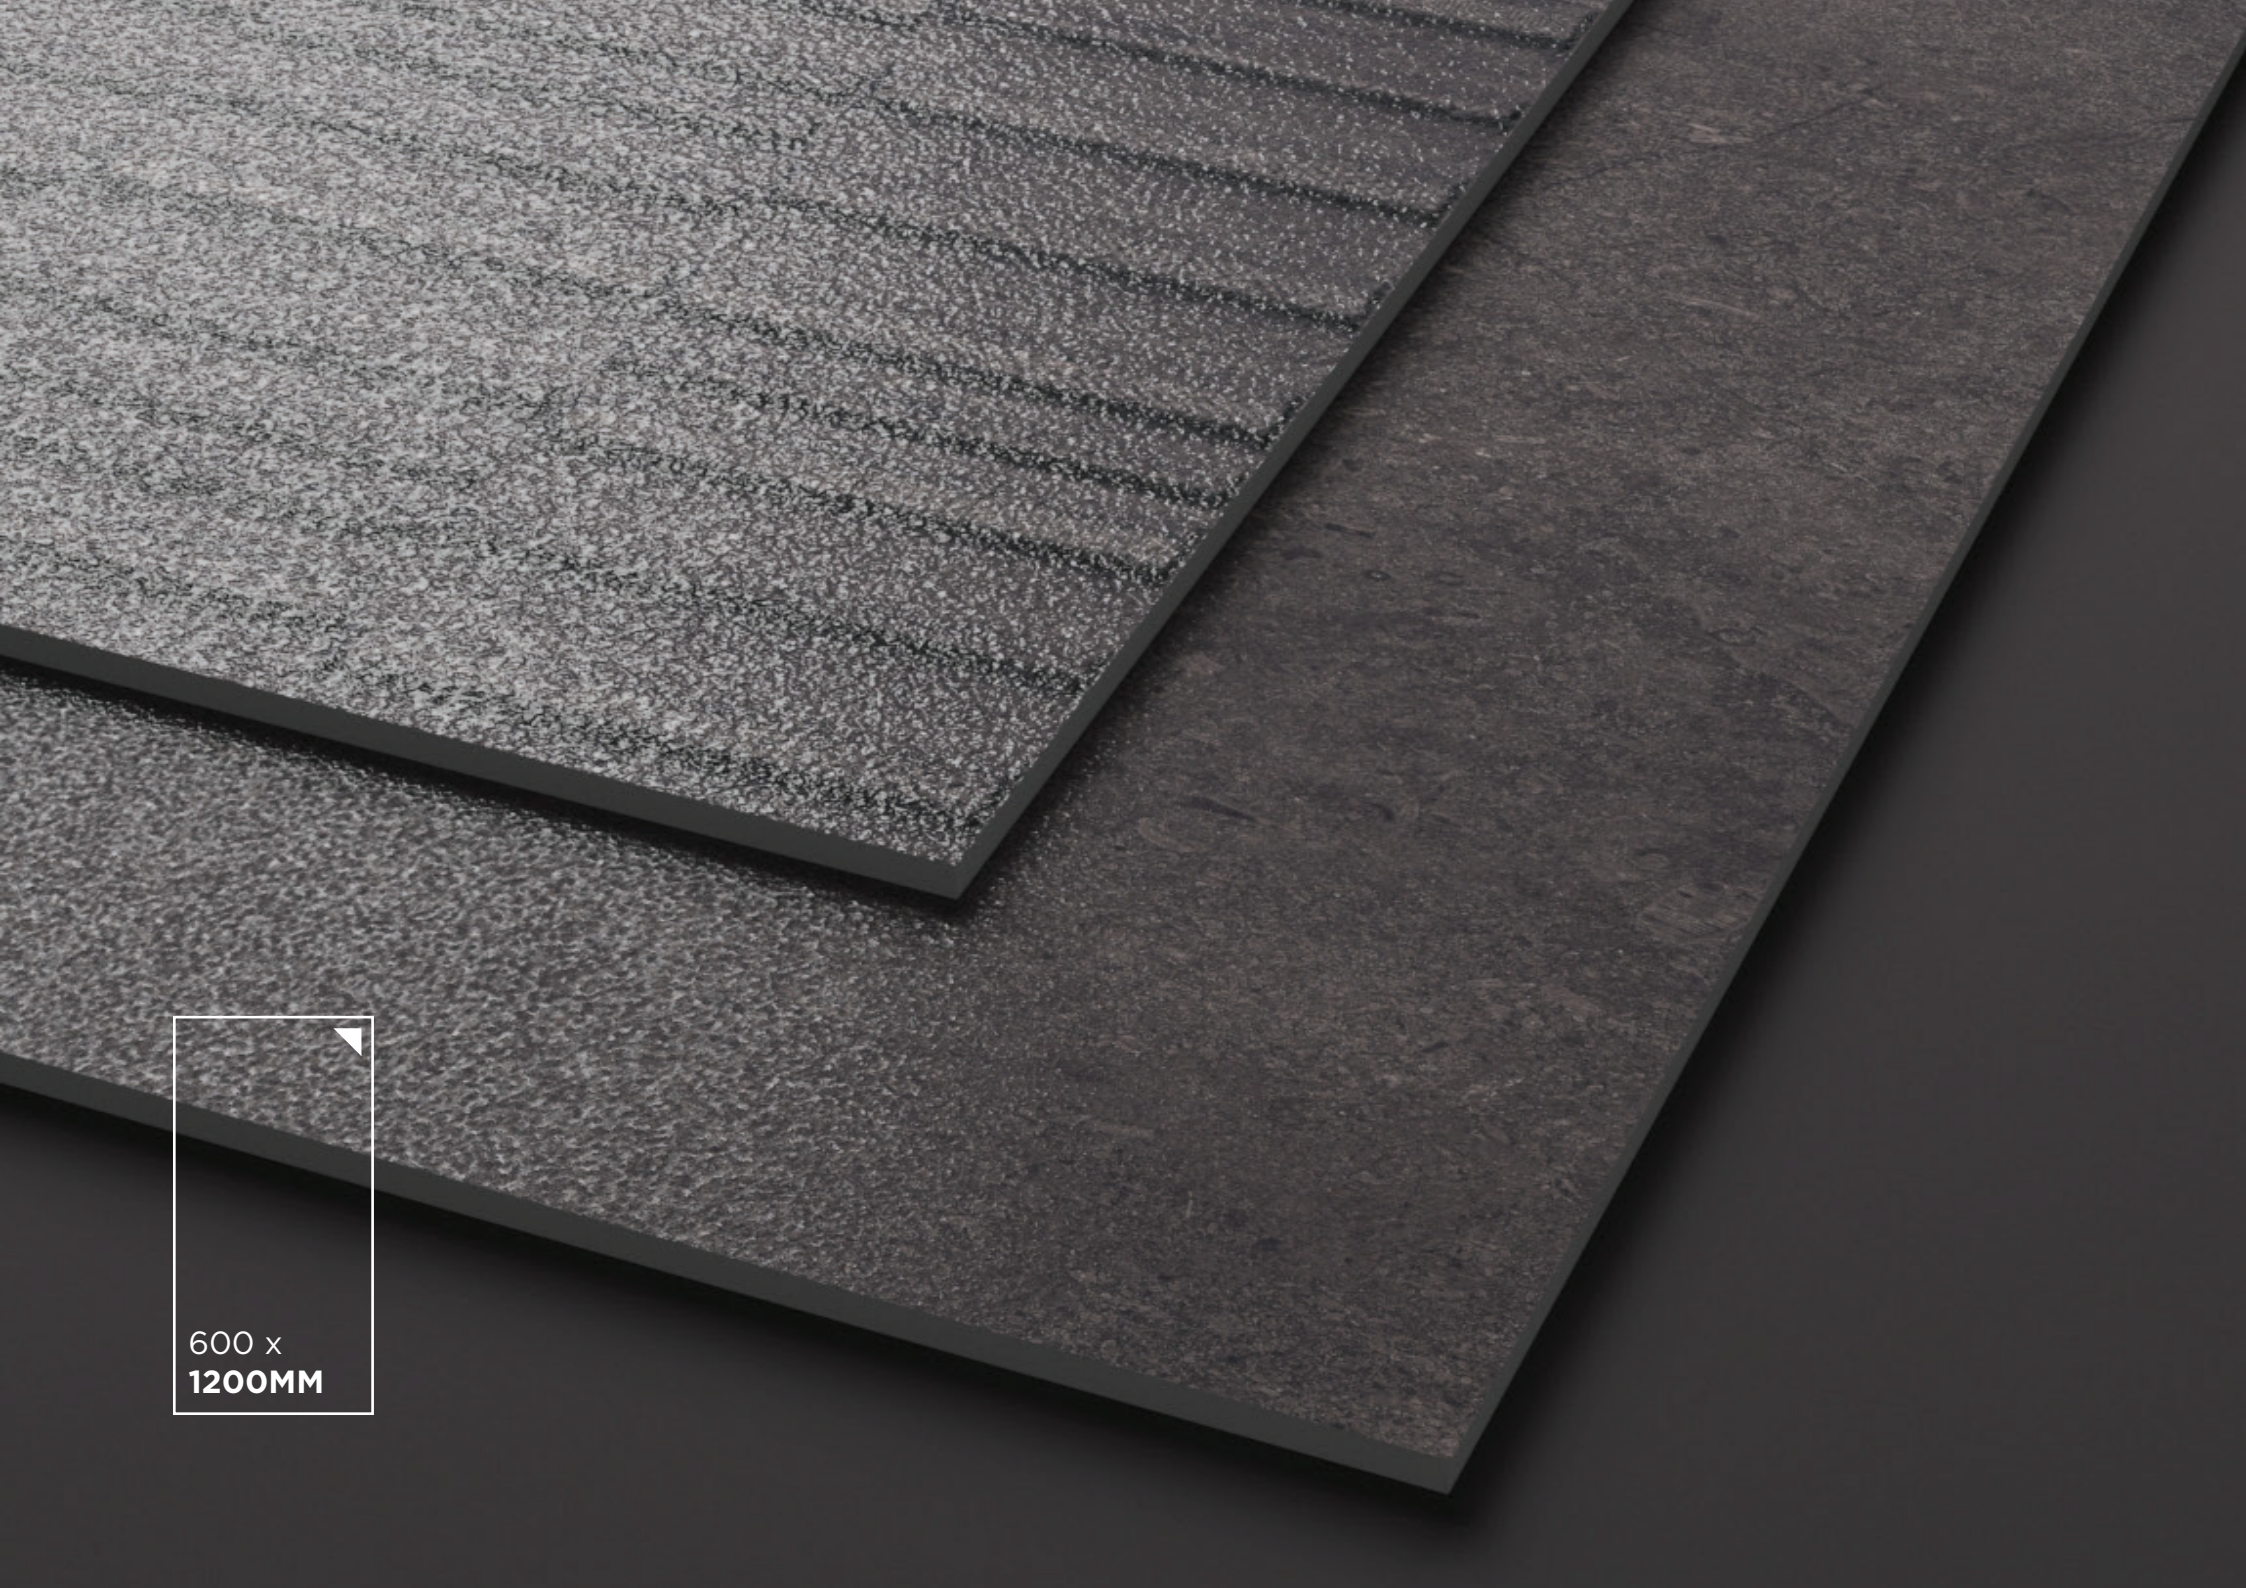

Finish:  
**Proactive**

Random:  
**4 faces**

Size:  
**600 x 1200MM**

Glazed  
Vitrified  
Tiles

600 x  
1200MM

**SUPEREX SAND DECOR  
SUPEREX SAND BASE**

Finish:  
**Proactive**

Random:  
**4 faces**