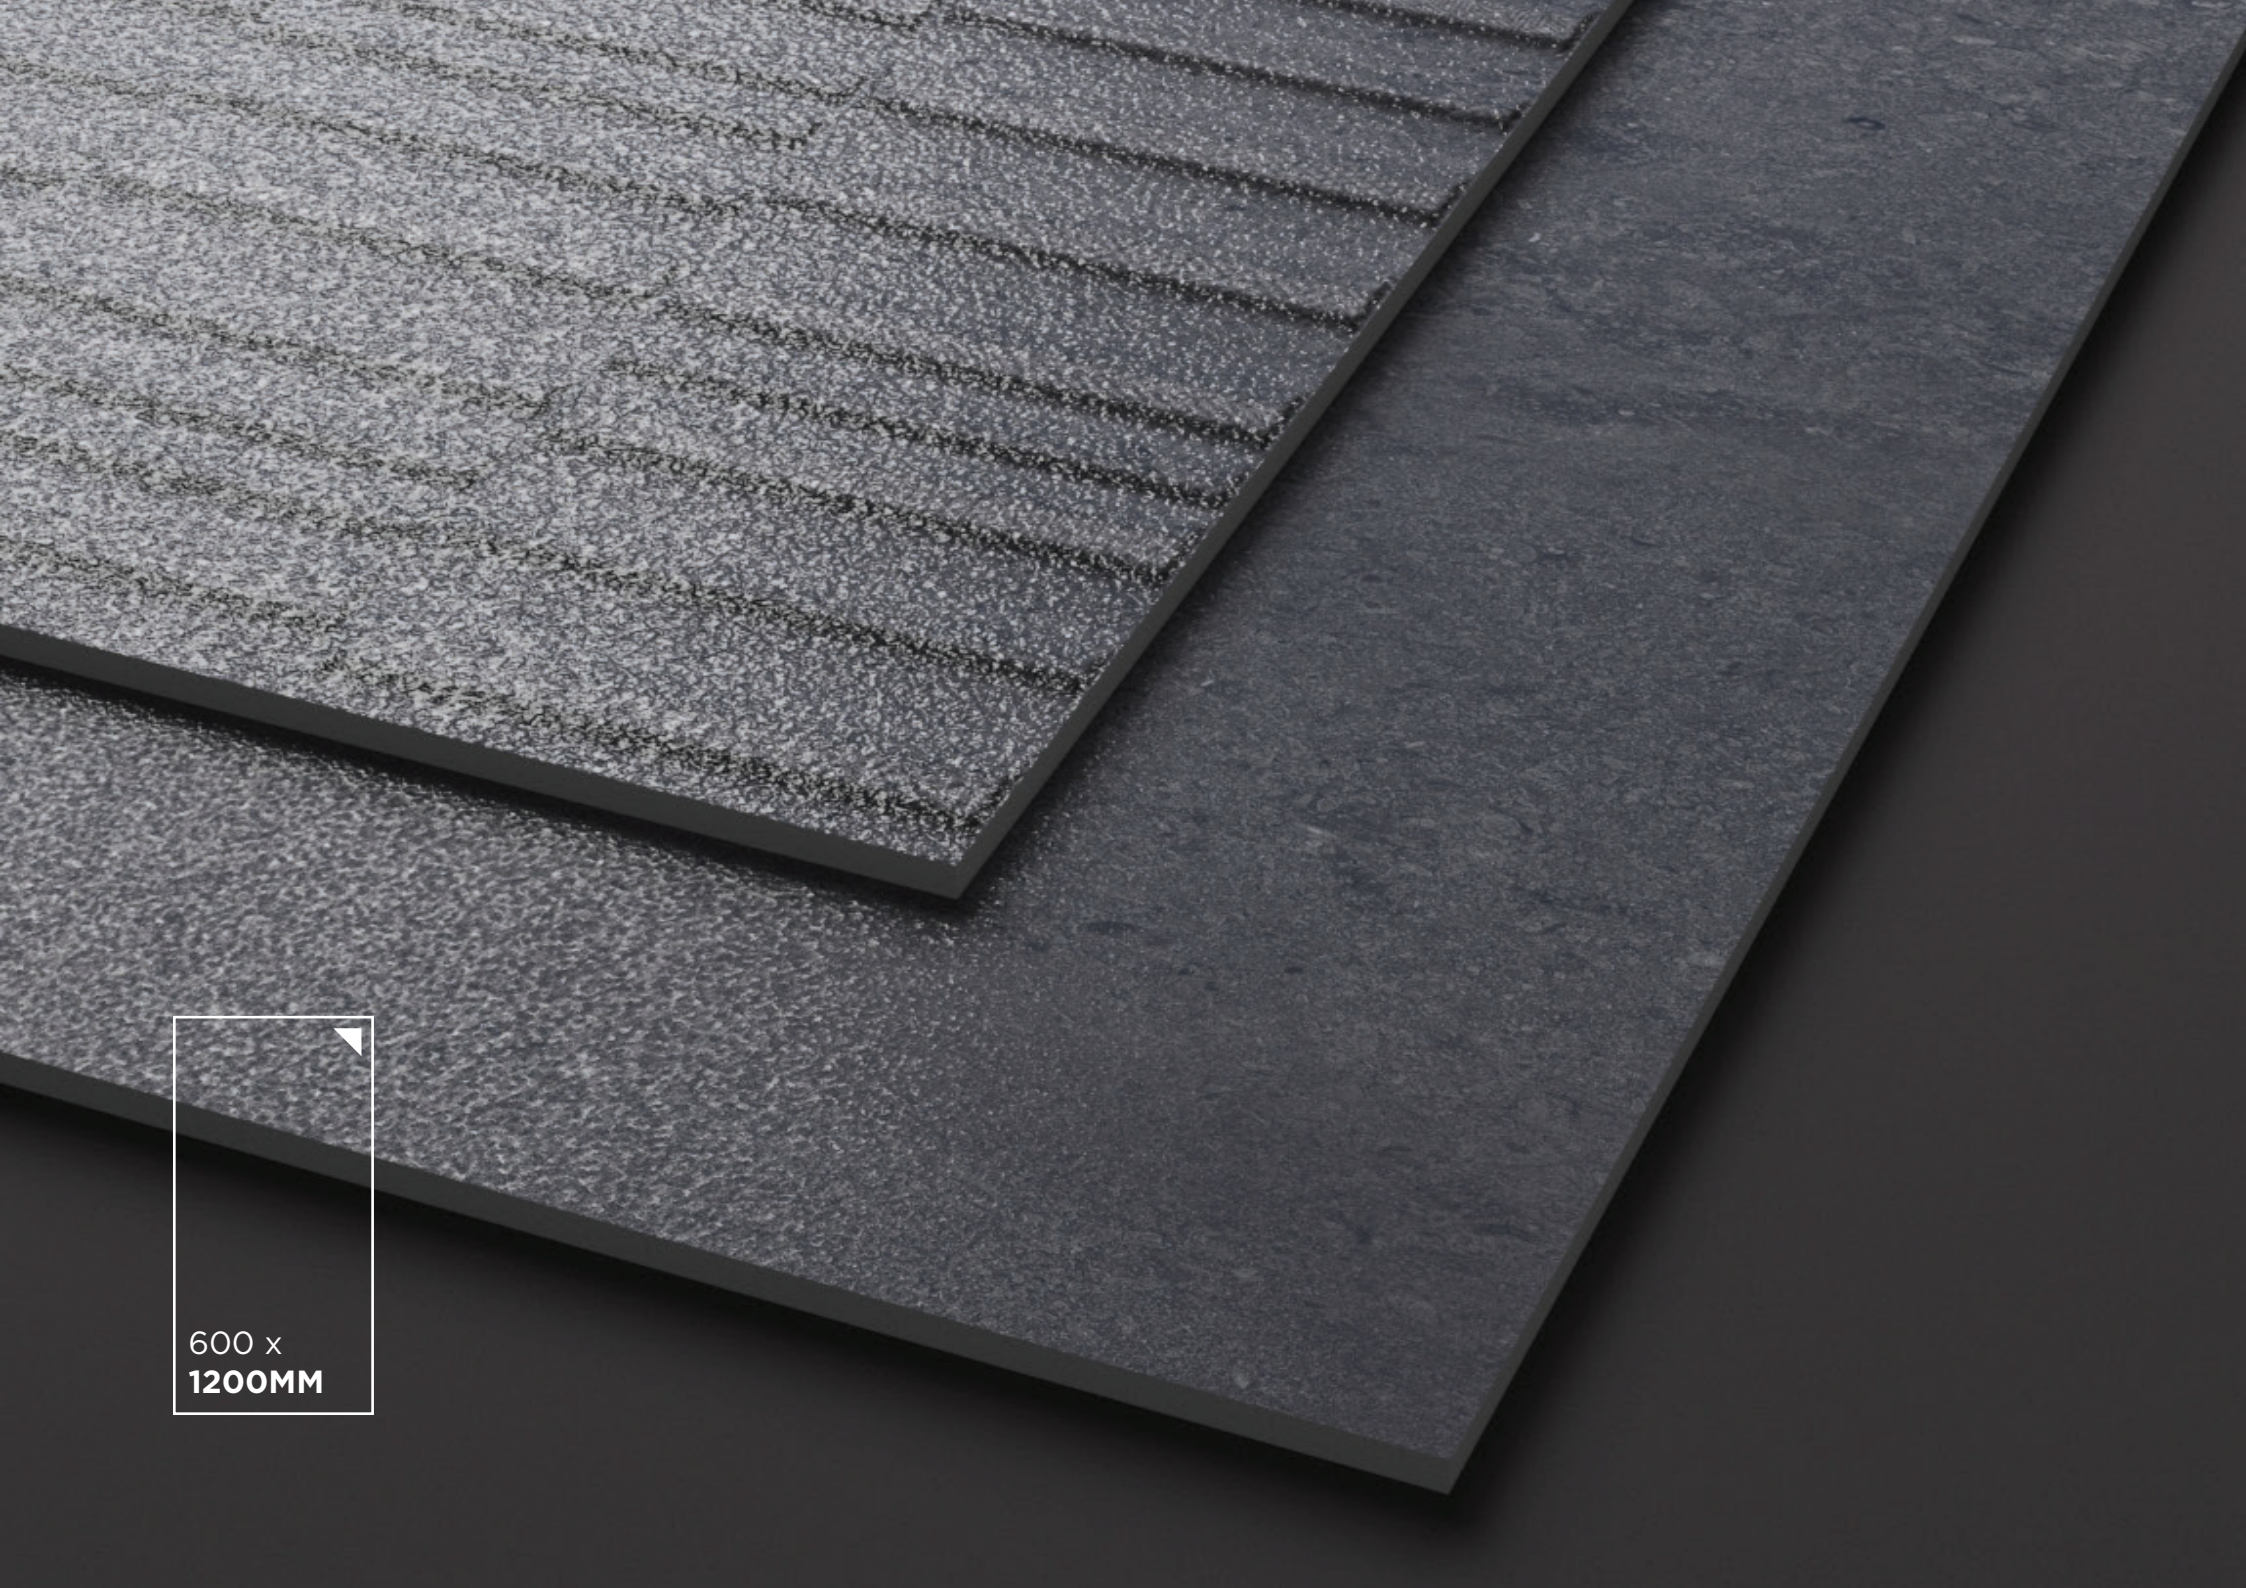

Glazed  
Vitrified  
Tiles

600 x  
1200MM

**SUPEREX PEARL DECOR**  
**SUPEREX PEARL BASE**

Finish:  
**Proactive**

Random:  
**4 faces**

Size:  
**600 x 1200MM**

Glazed  
Vitrified  
Tiles

600 x  
1200MM