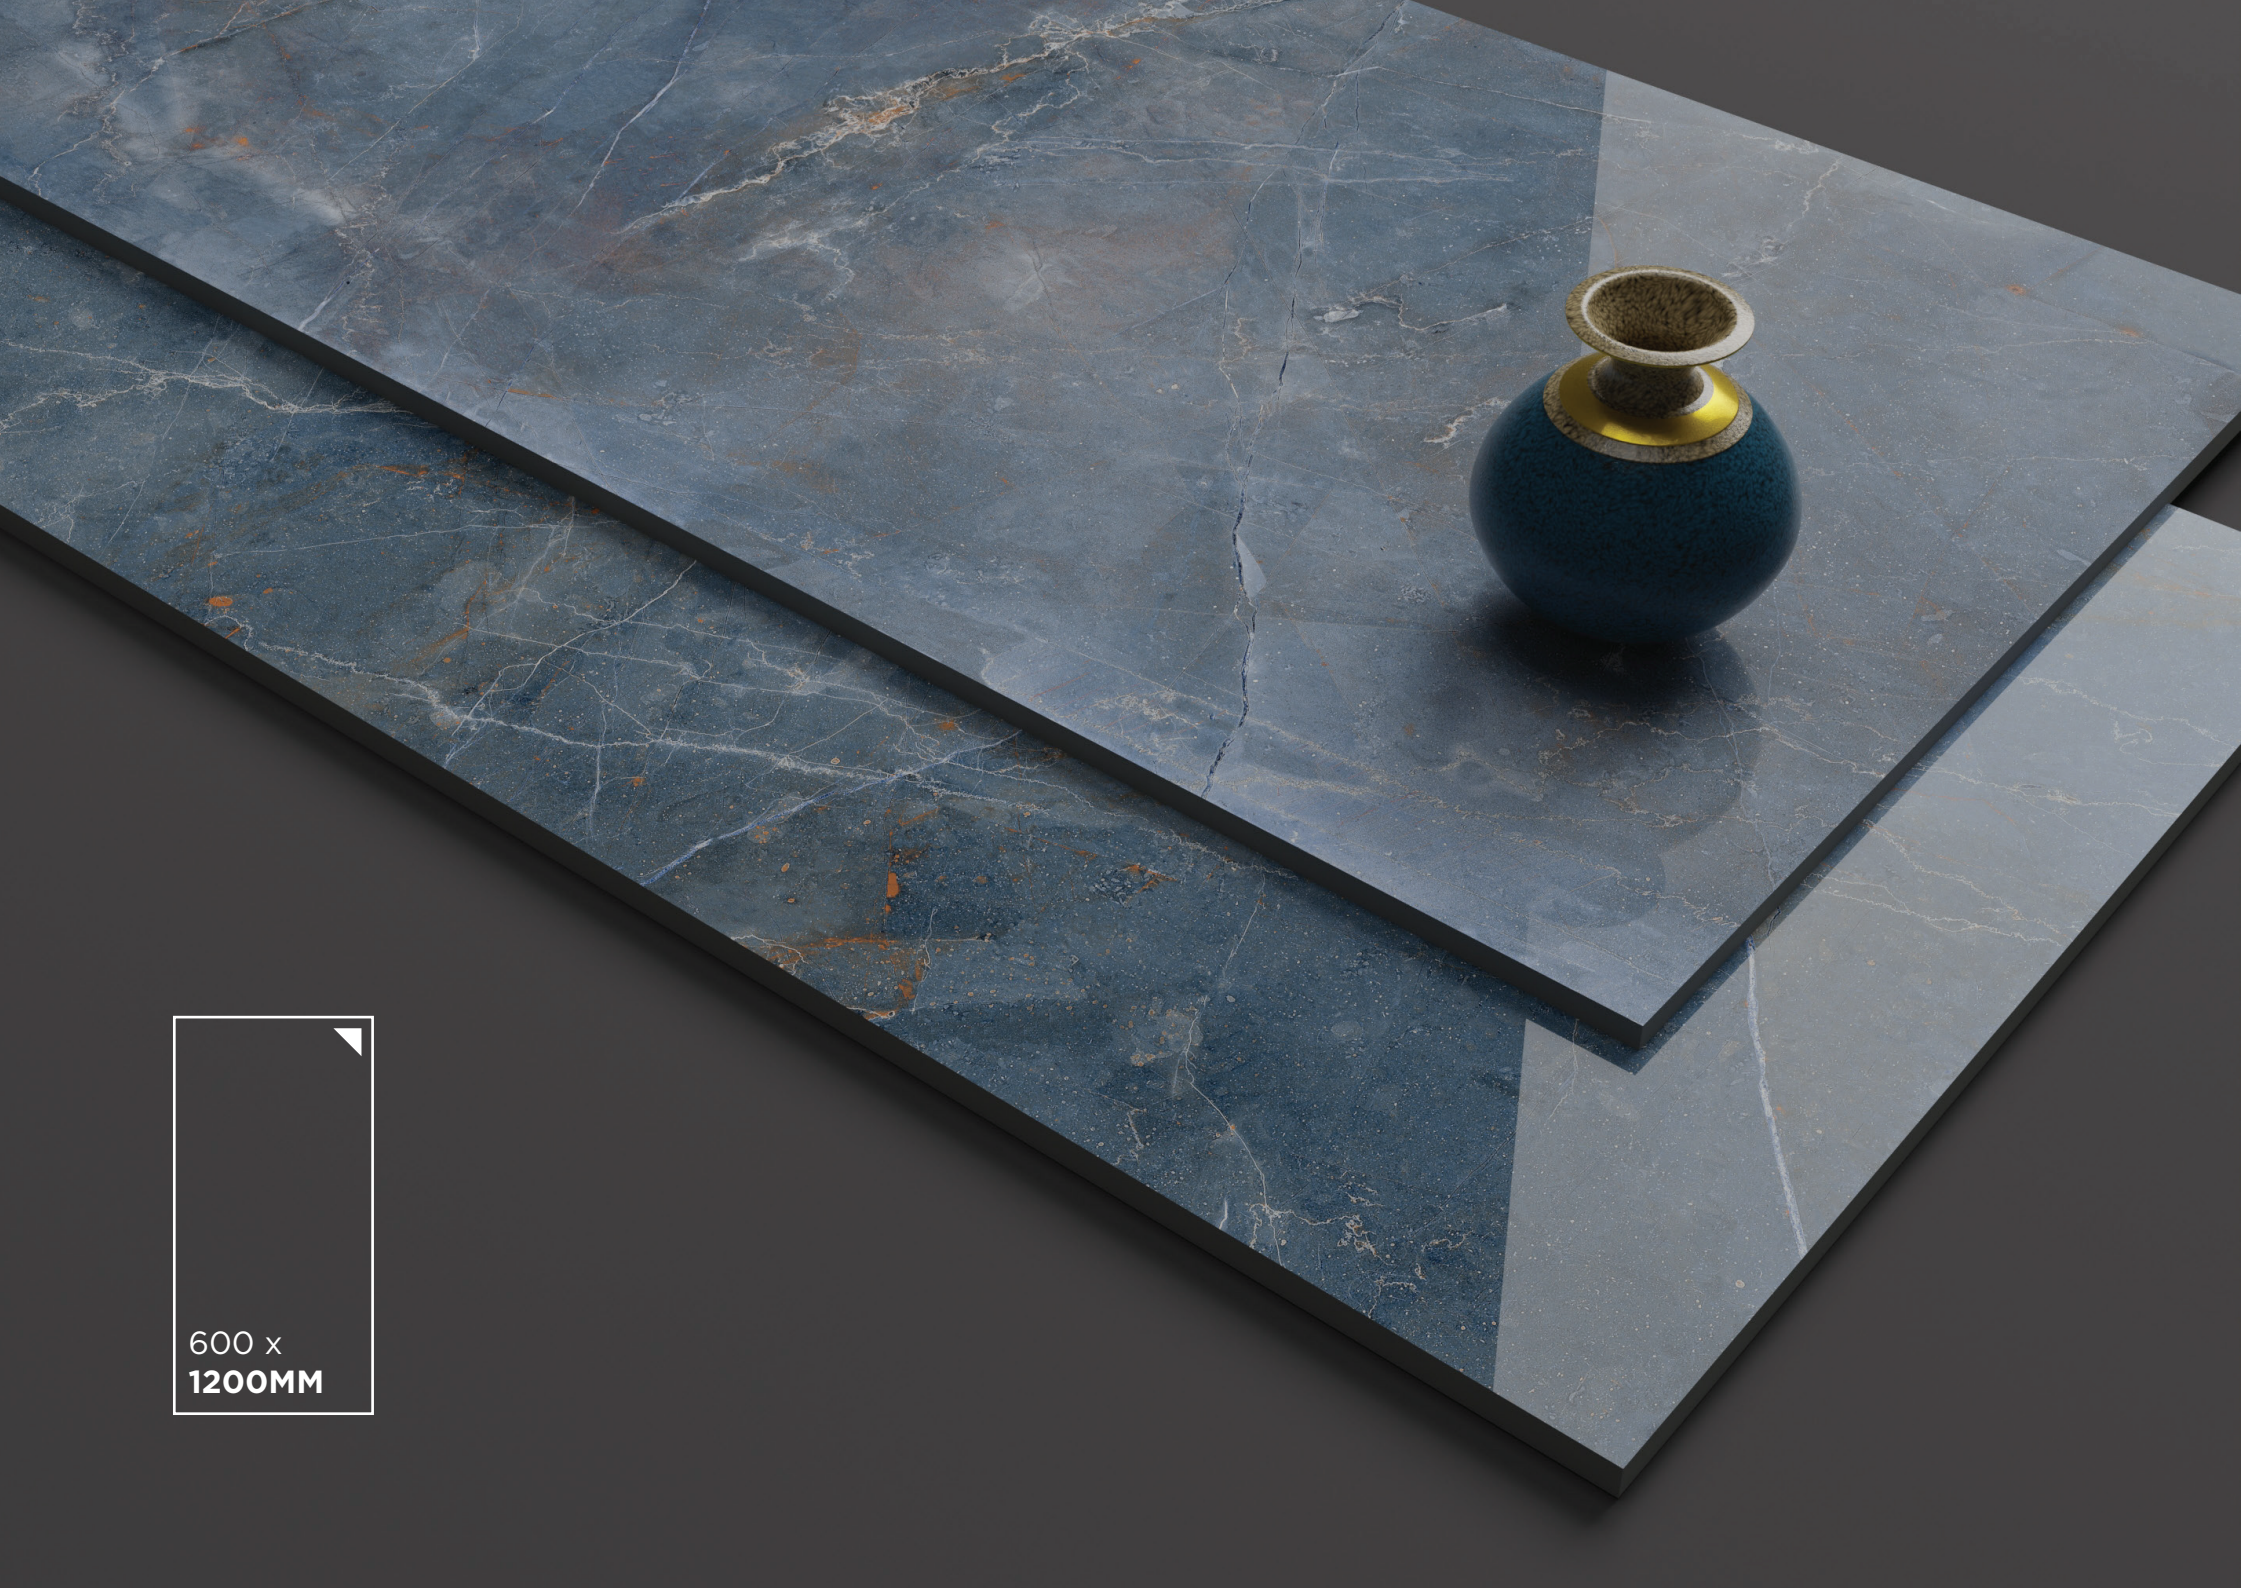

600 x
1200MM