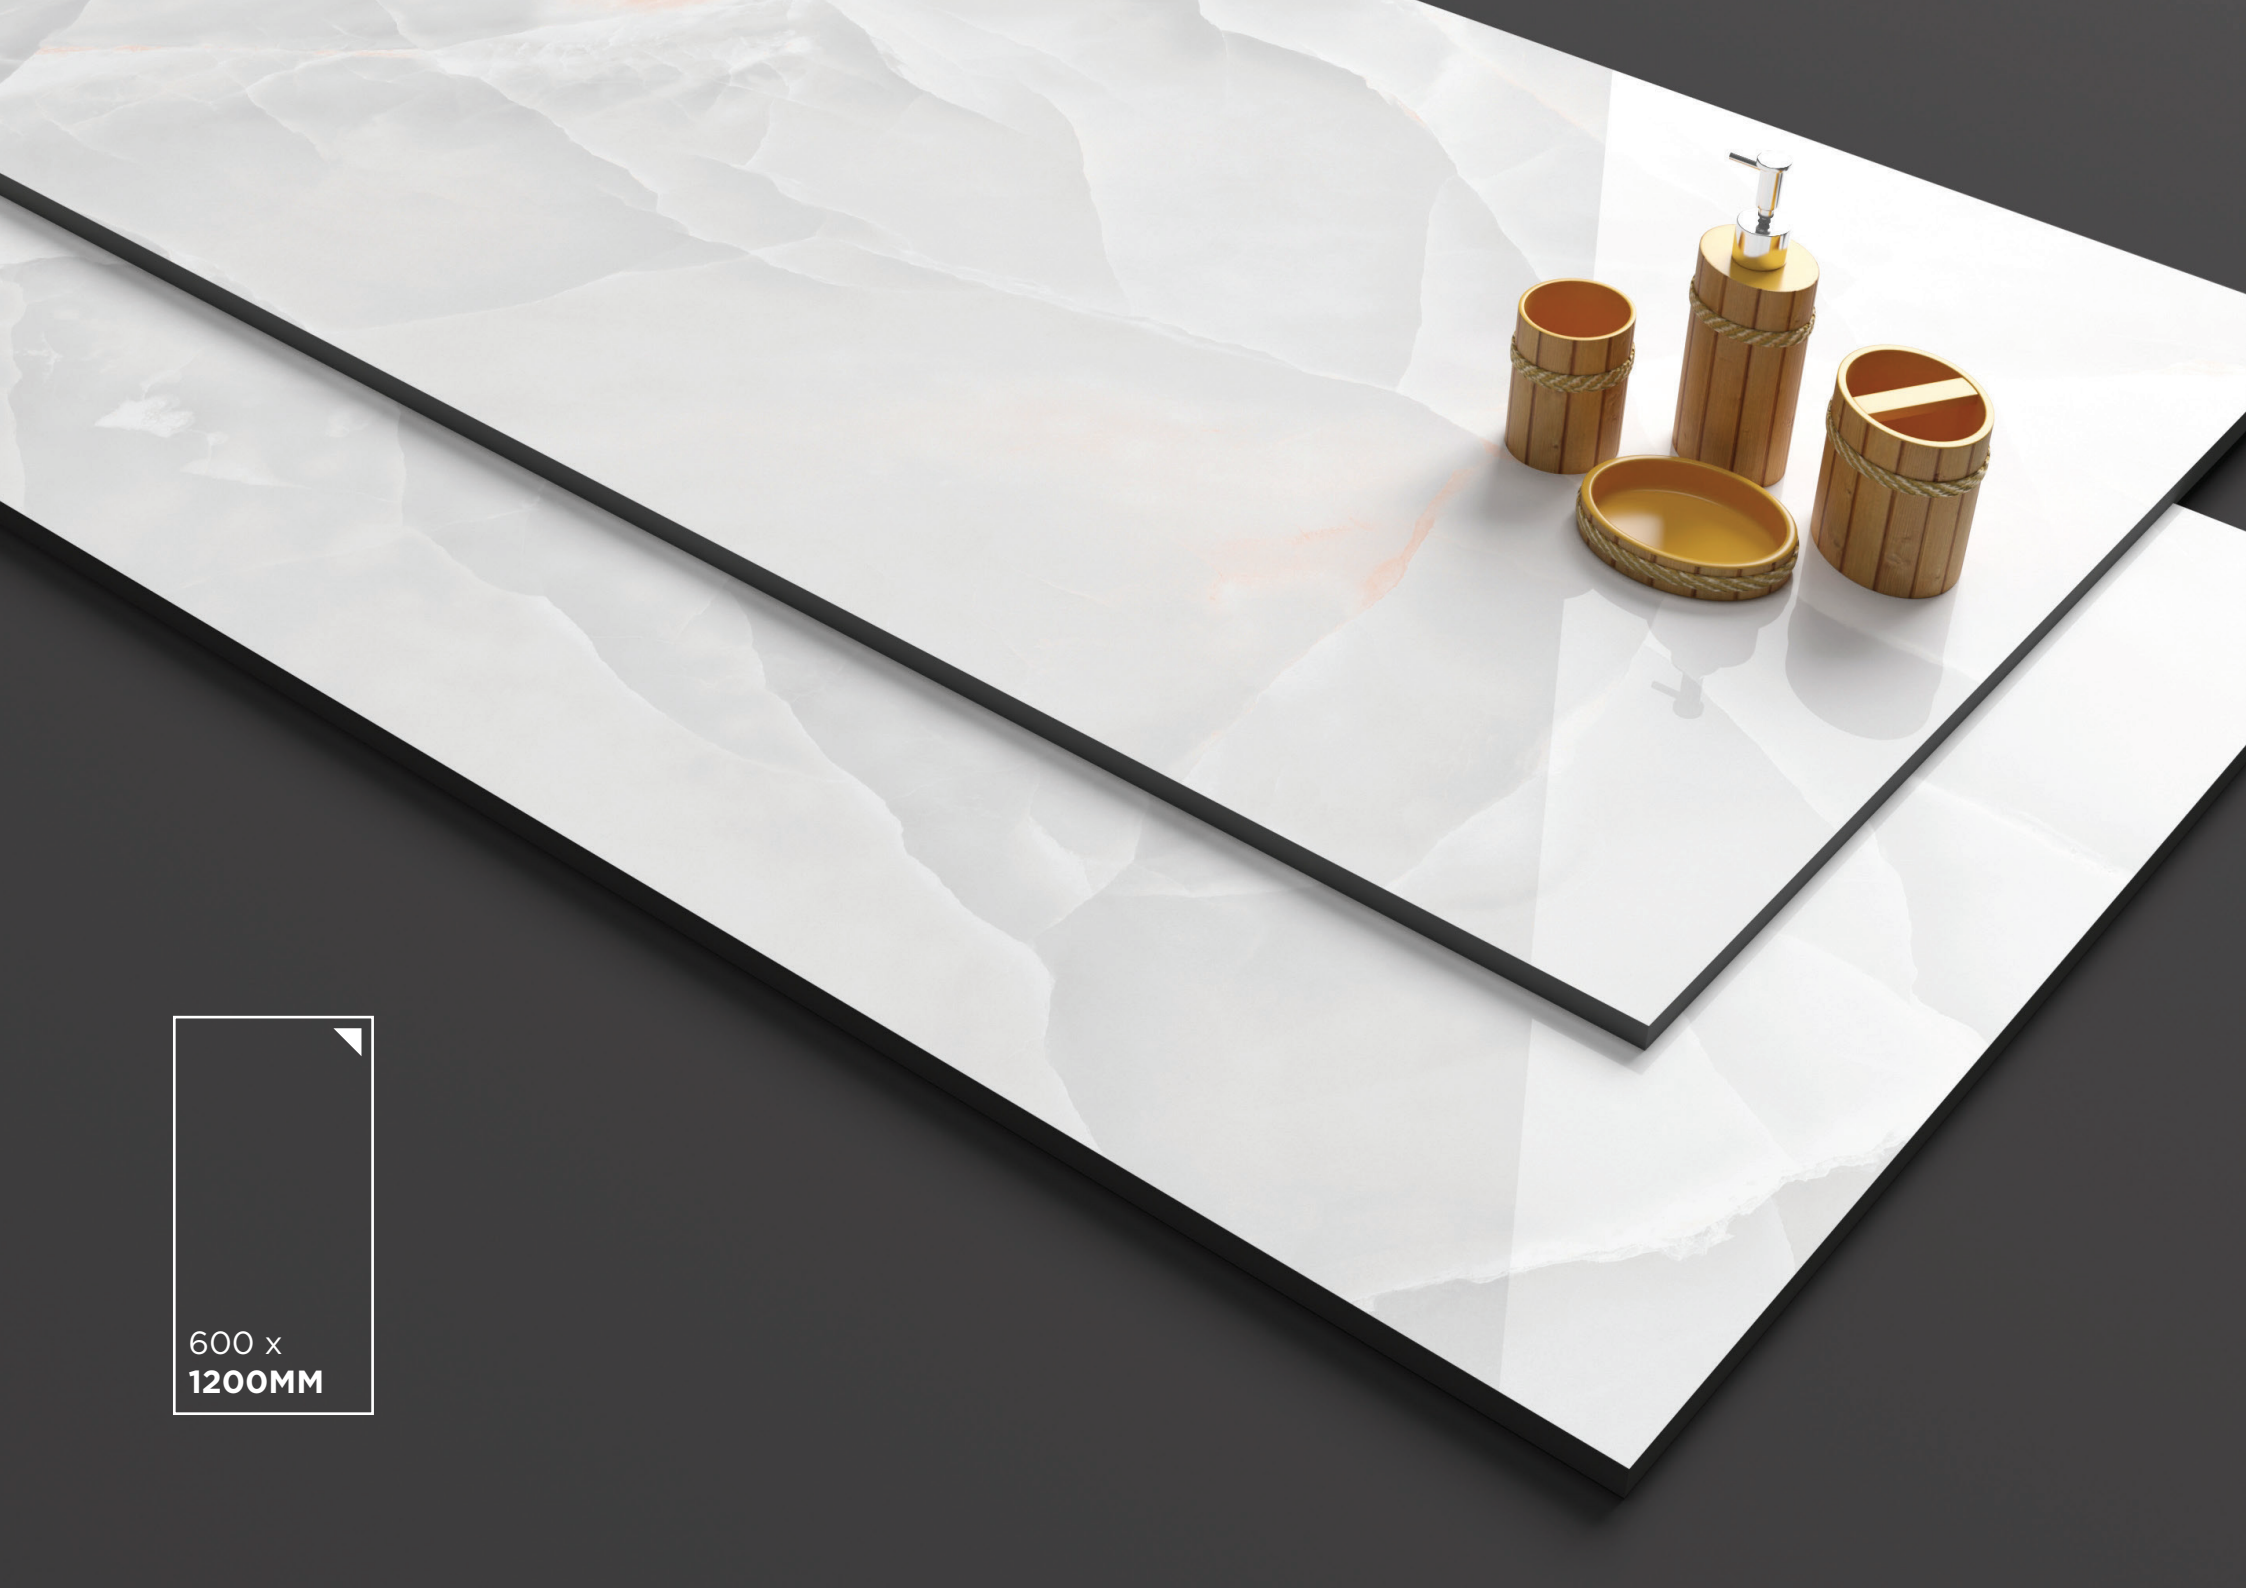

600 x
1200MM

POLISHED
SERIES

ALANKA GREY NEW

Finish:
Polished

Size:
600 x 1200MM

Random:
4 faces

Also available in:
DIGI Matt |

Glazed
Vitrified
Tiles