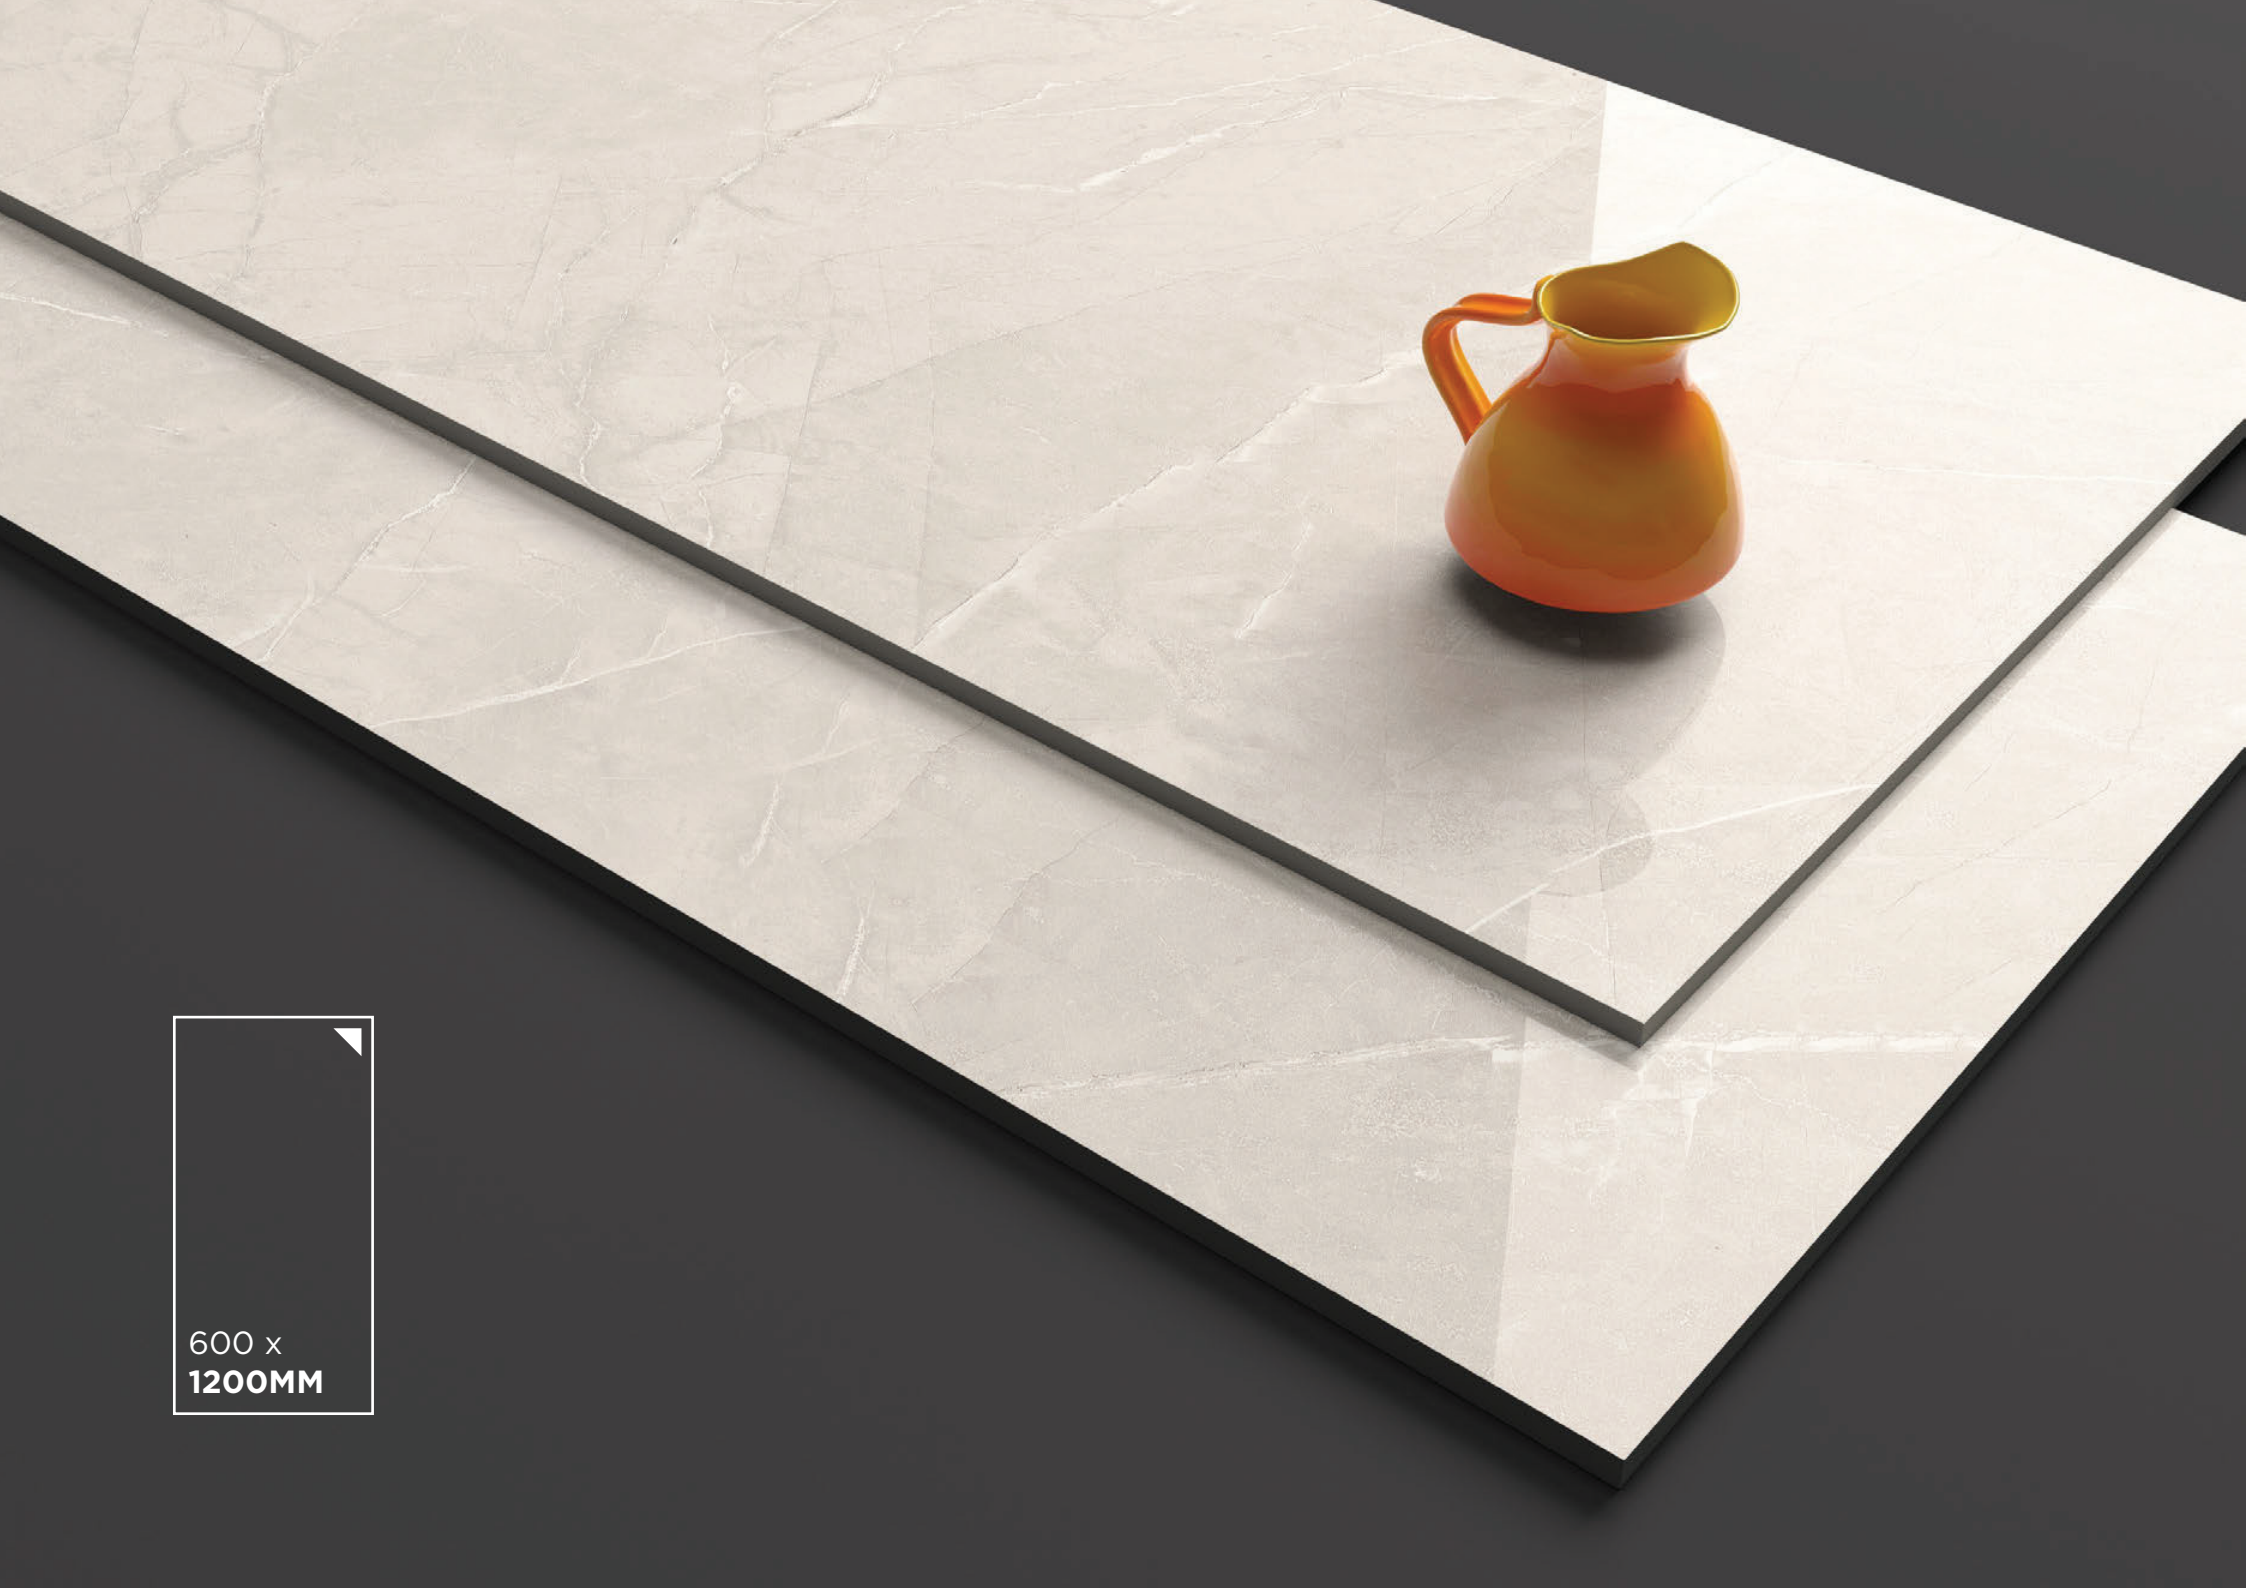

600 x
1200MM