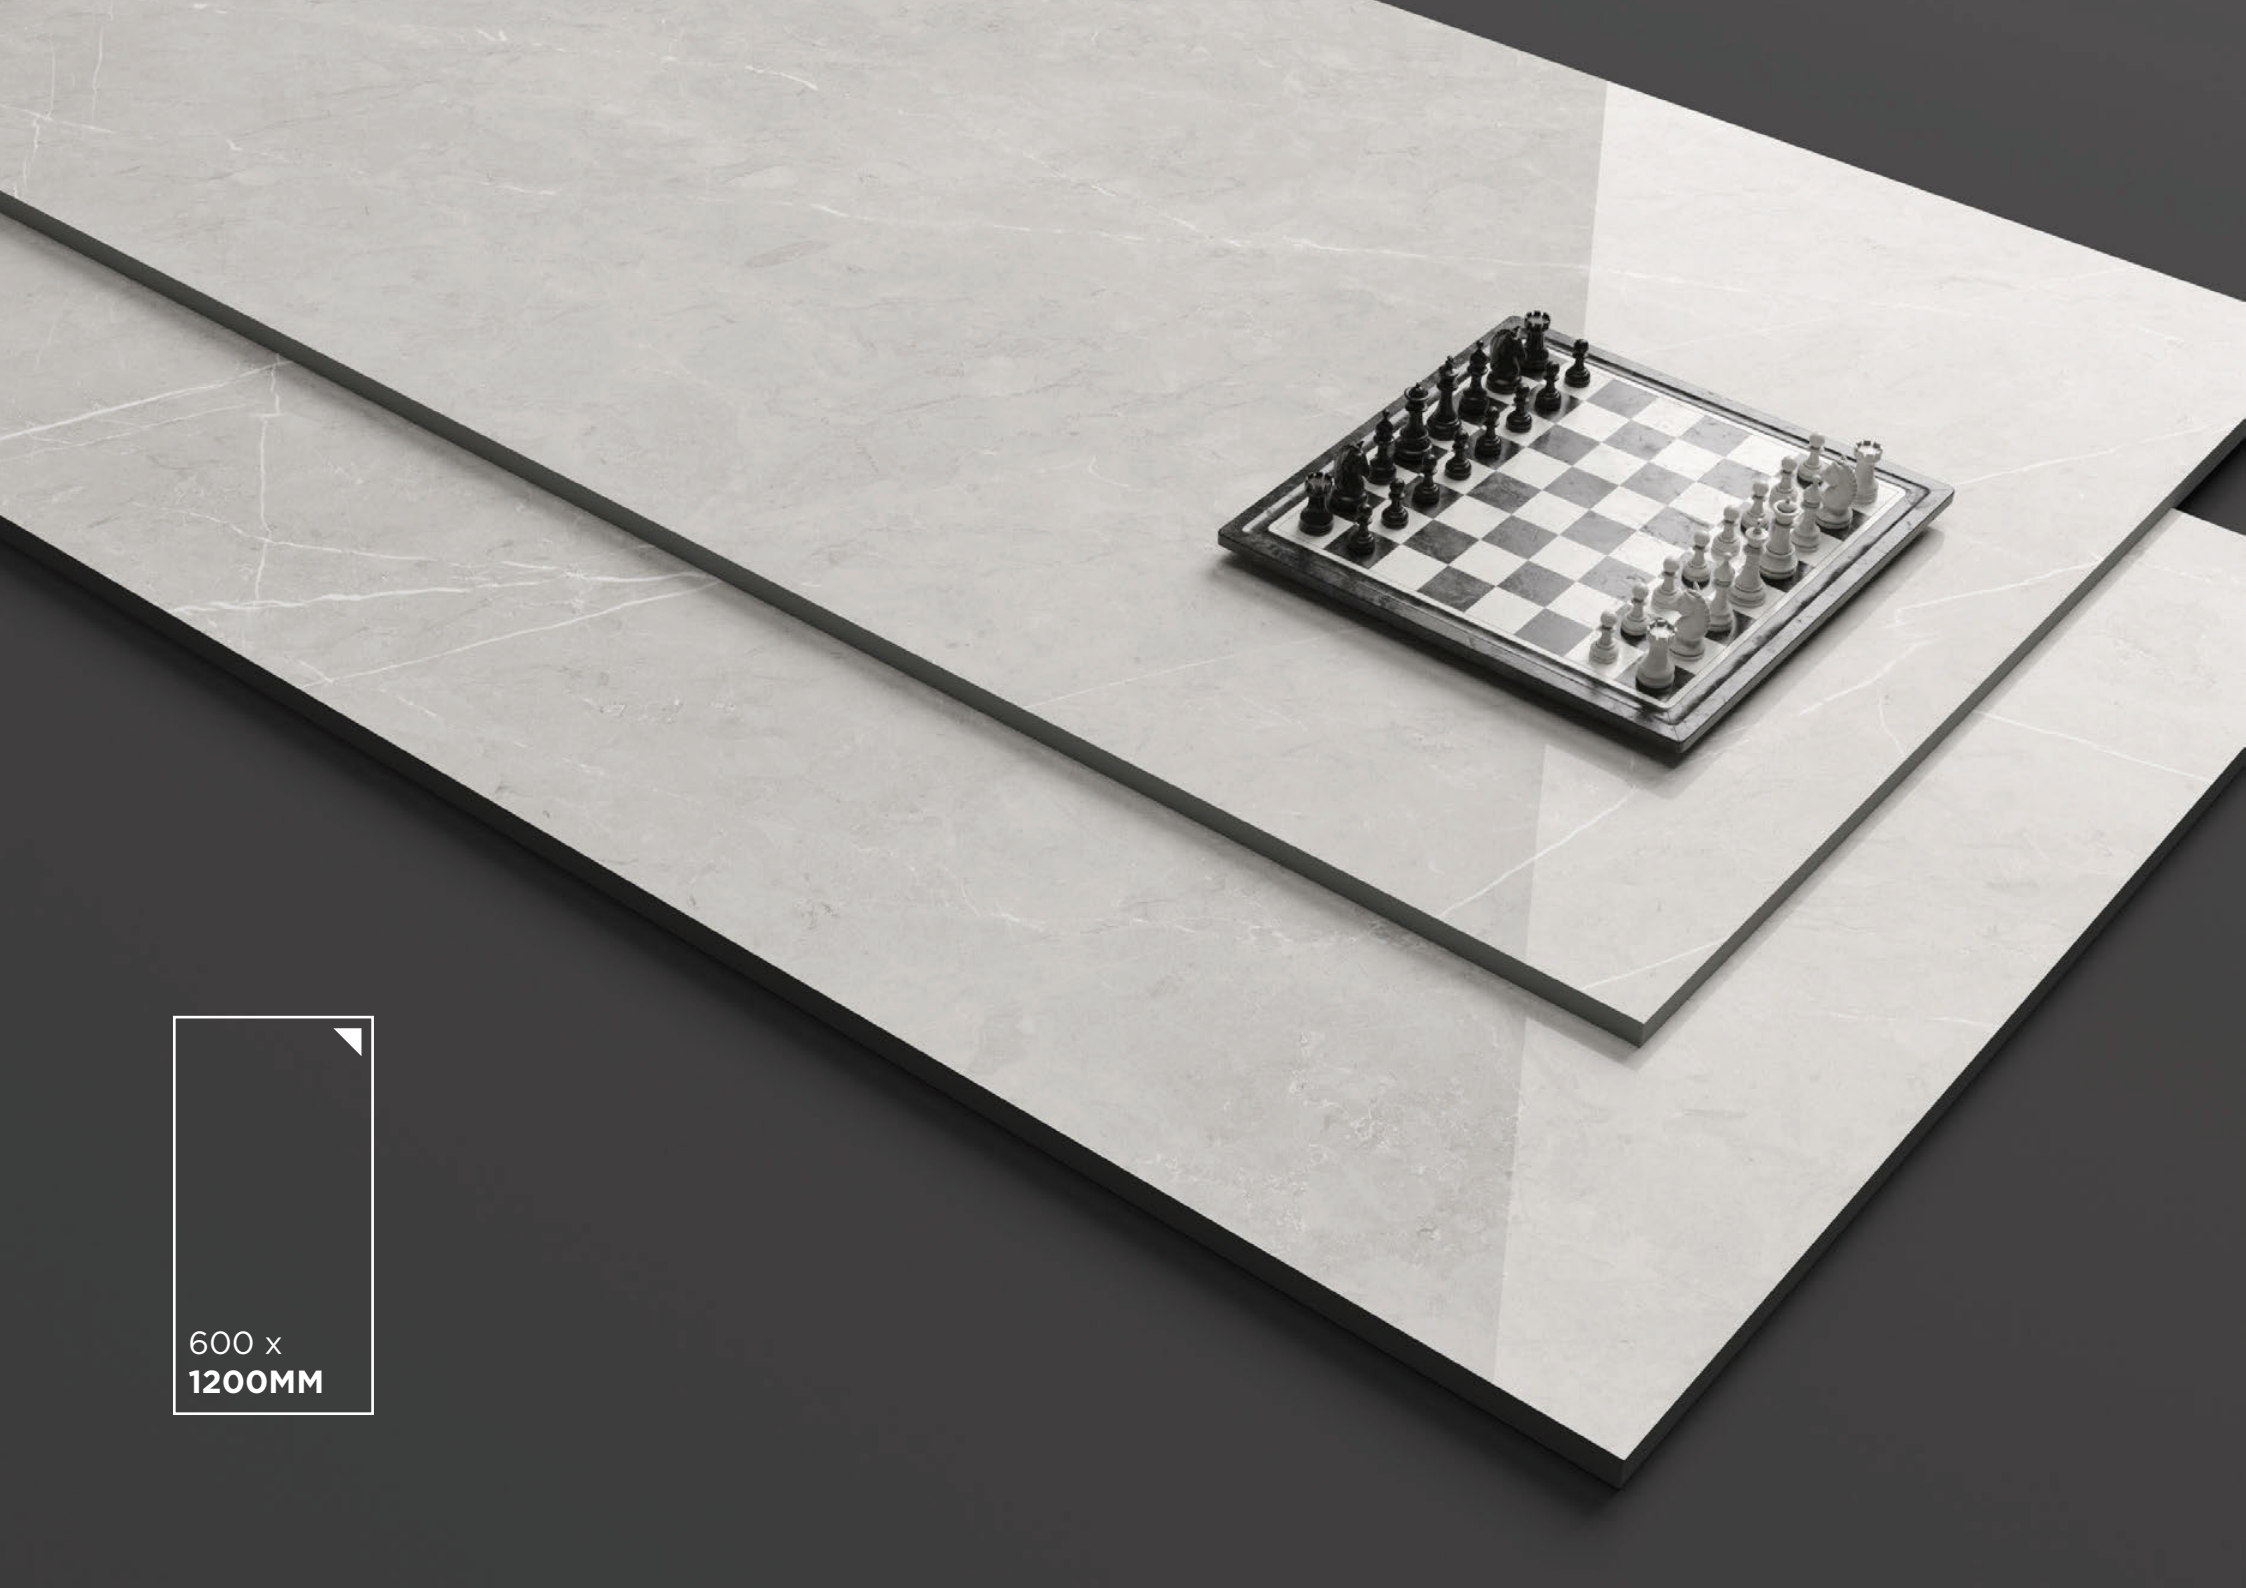

Finish:
Polished

Size:
600 x 1200MM

Random:
5 faces

Glazed
Vitrified
Tiles

600 x
1200MM

POLISHED
SERIES

12018P

Finish:
Polished