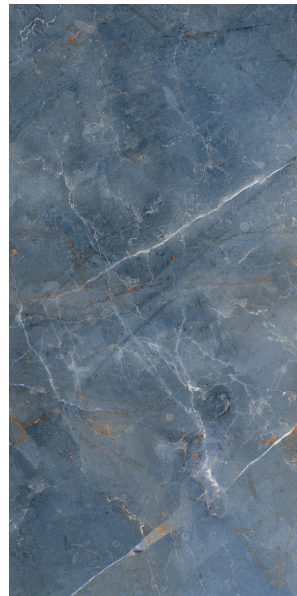

POLISHED
SERIES

12032P

Finish:
Polished

Size:
600 x 1200MM

Random:
3 faces

Also available in:
Rocker |

Glazed
Vitrified
Tiles