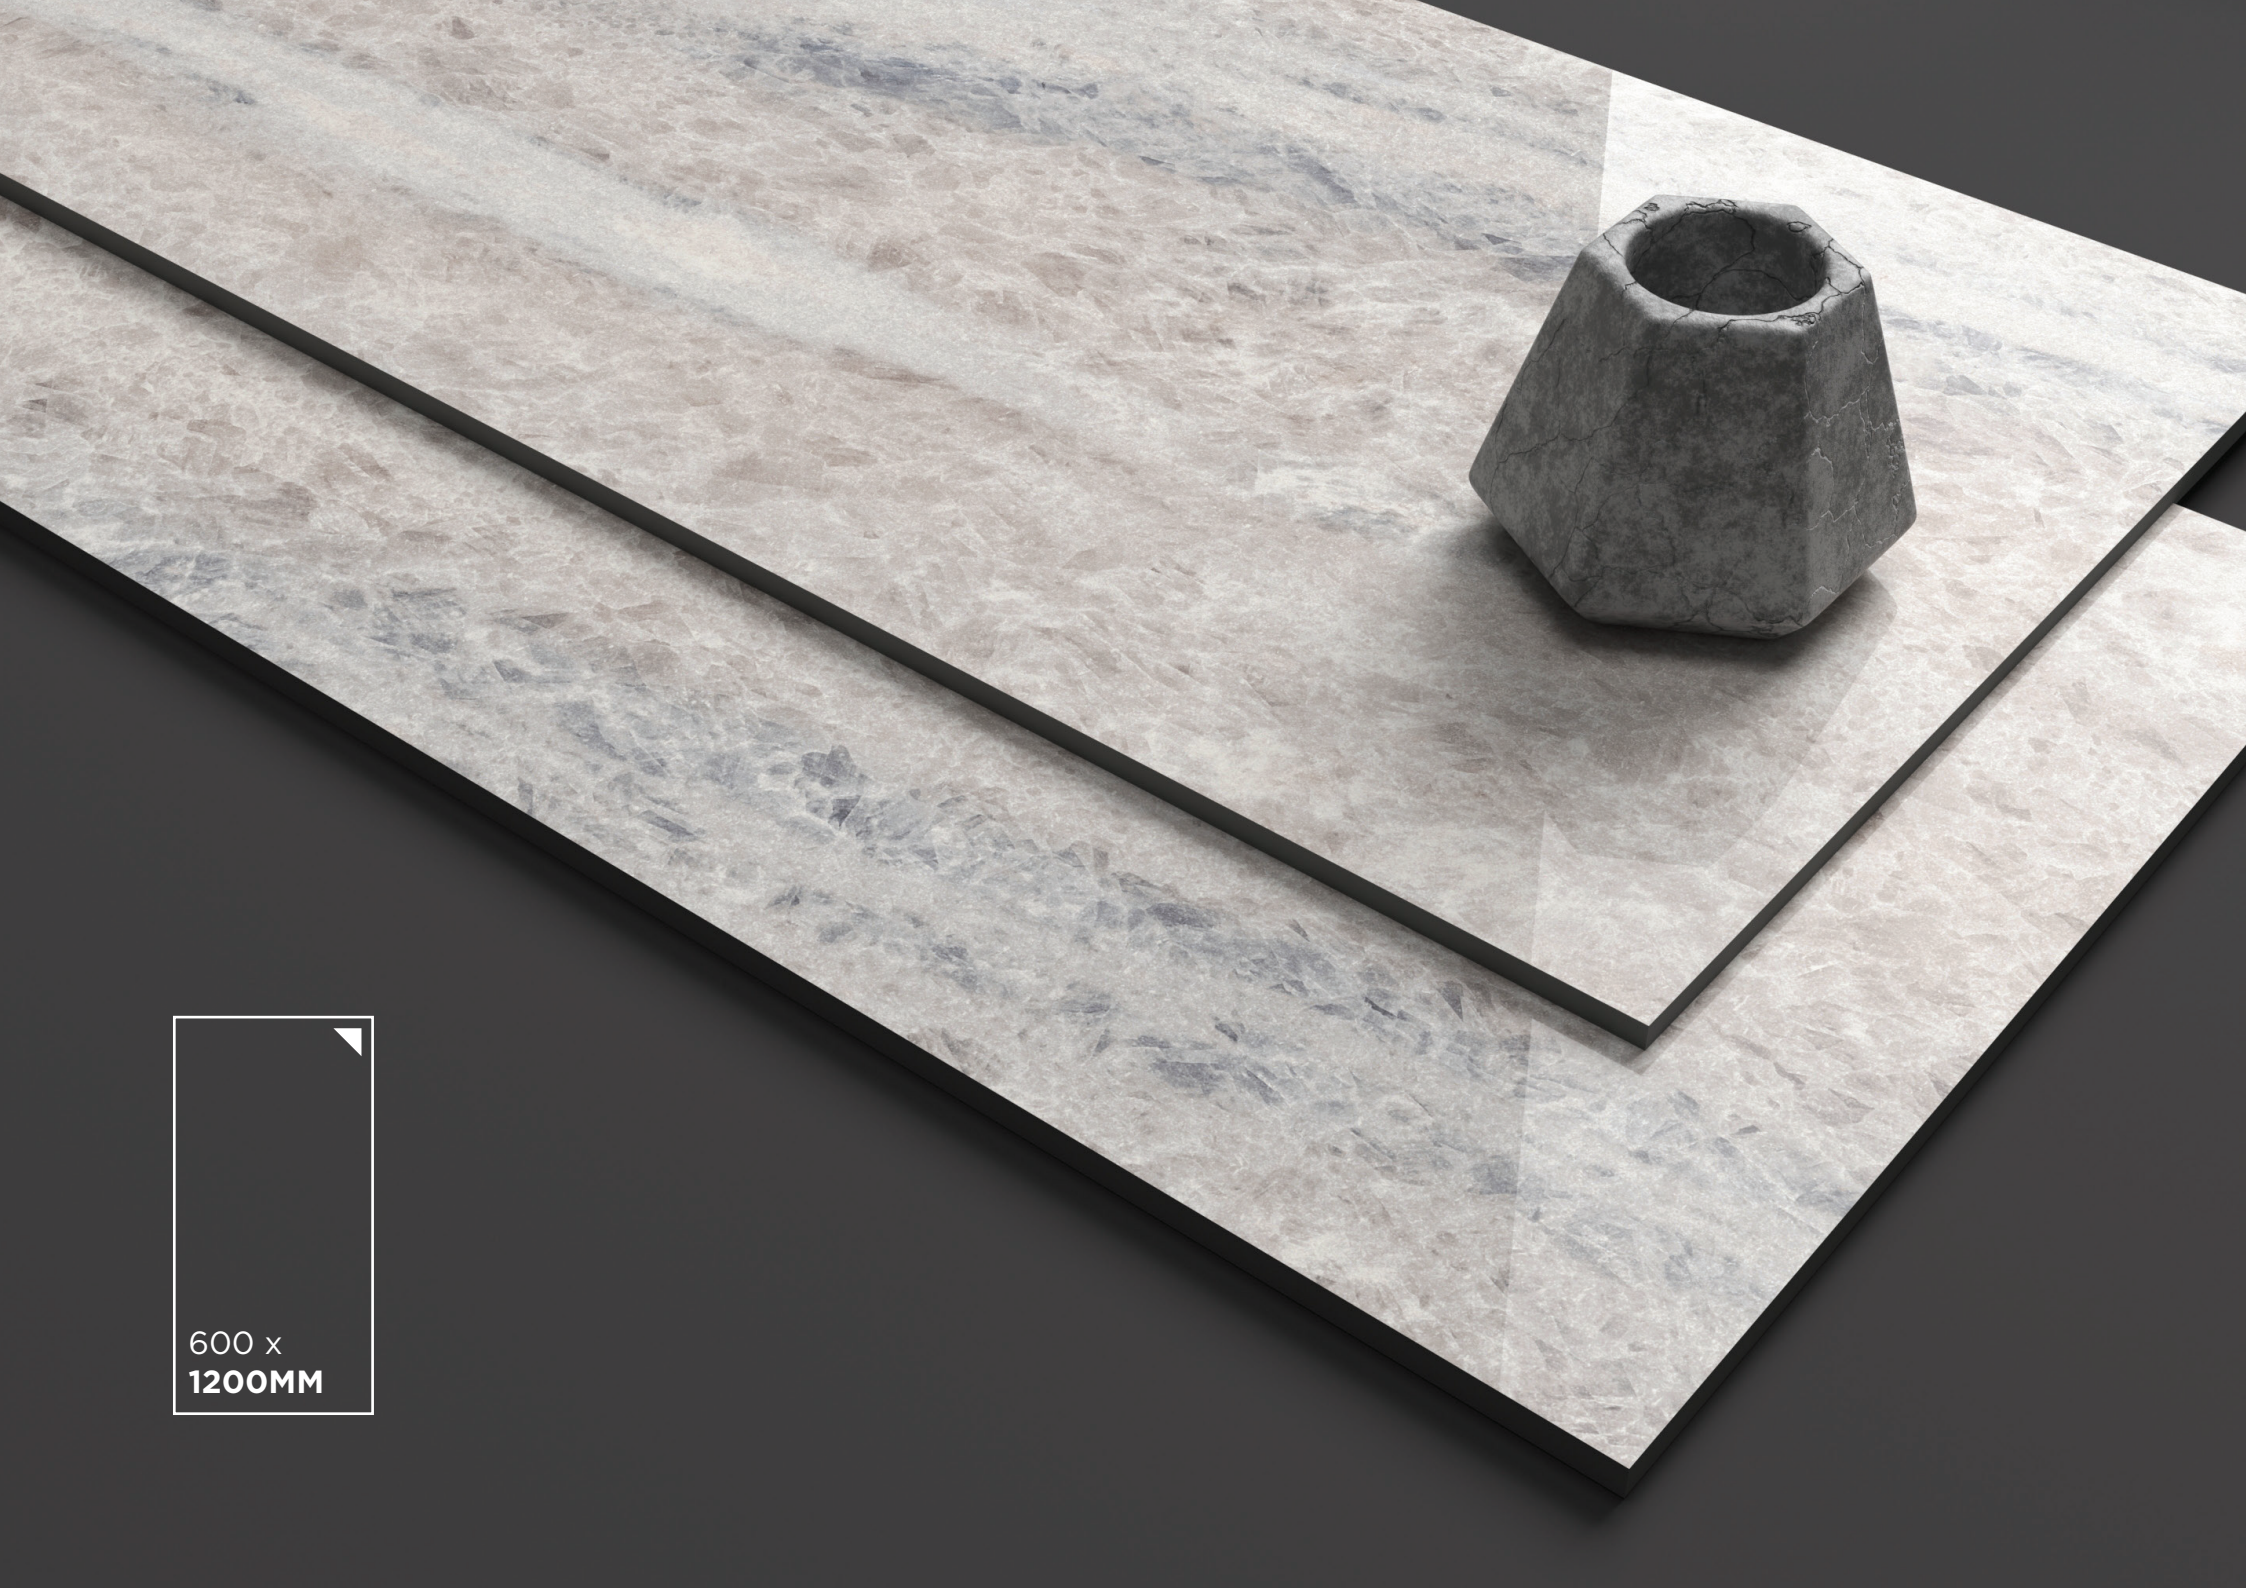

600 x
1200MM