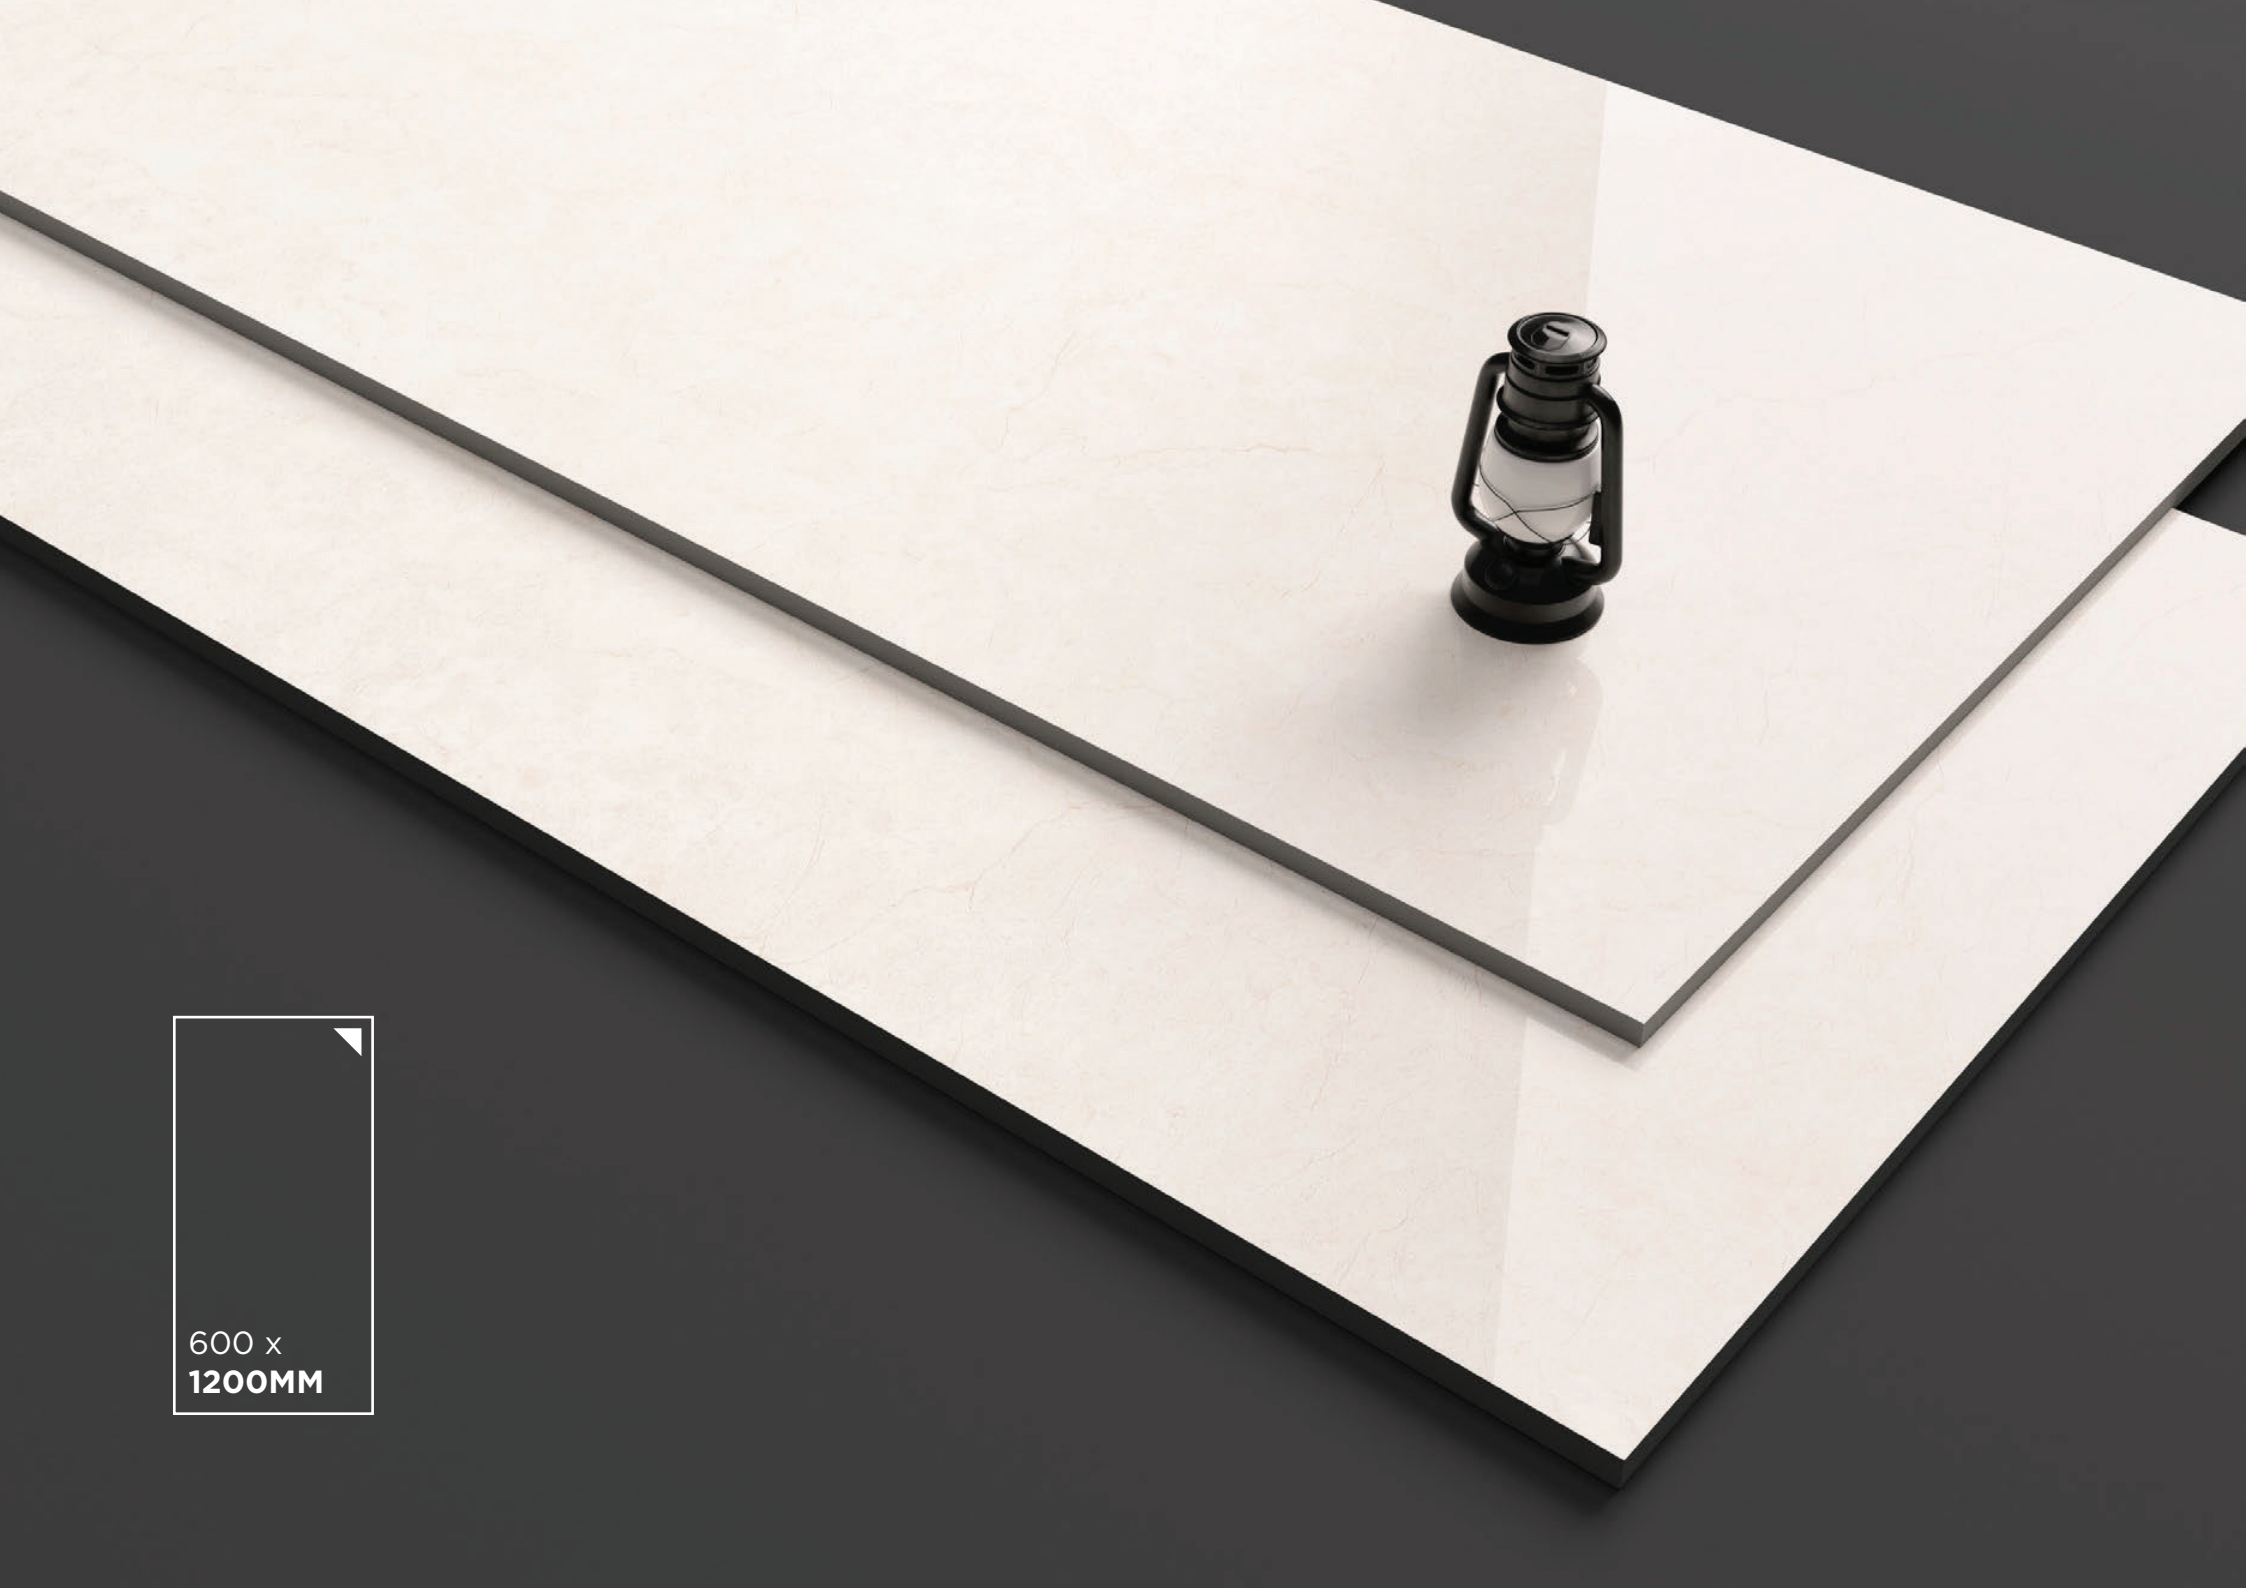

600 x
1200MM