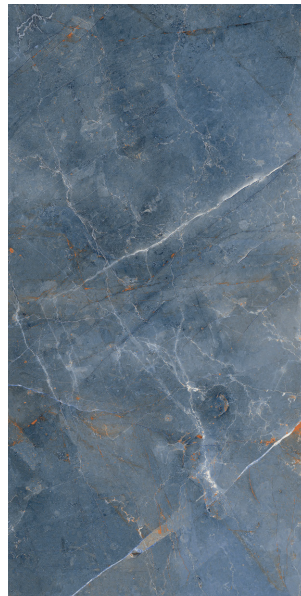

POLISHED
SERIES

12032P

Finish:
Polished

Size:
600 x 1200MM

Random:
3 faces

Also available in:
Rocker |

Glazed
Vitrified
Tiles