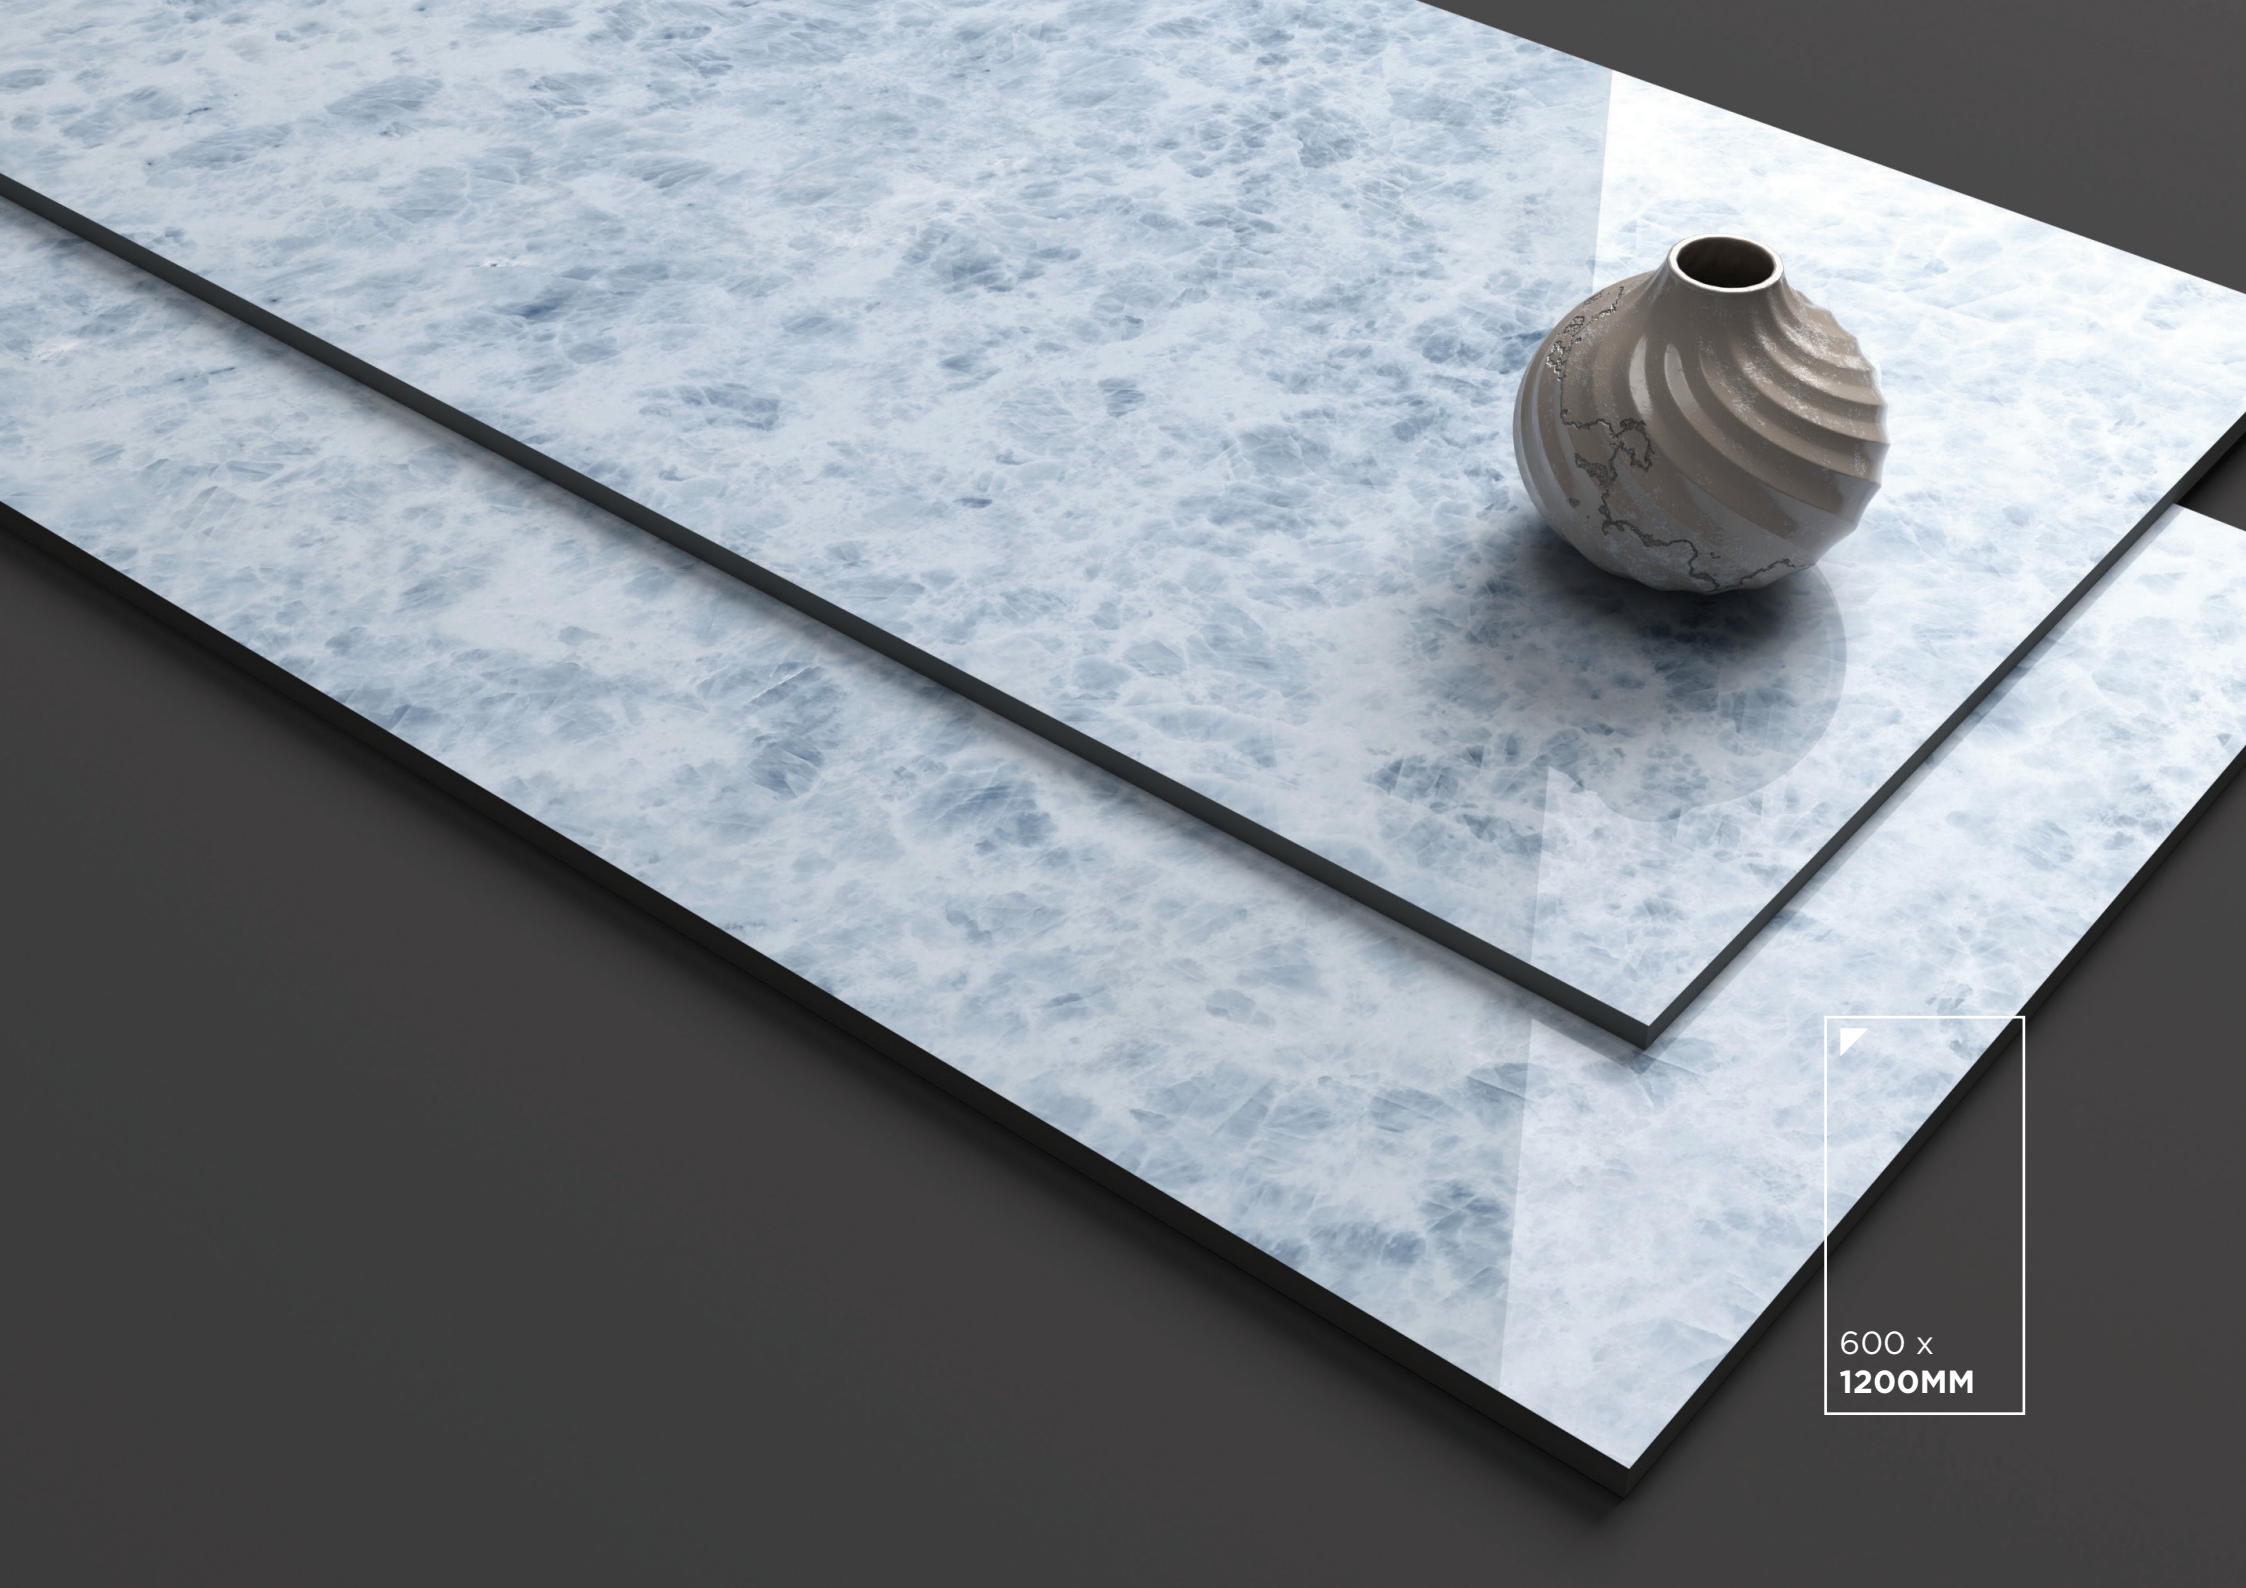

600 x
1200MM