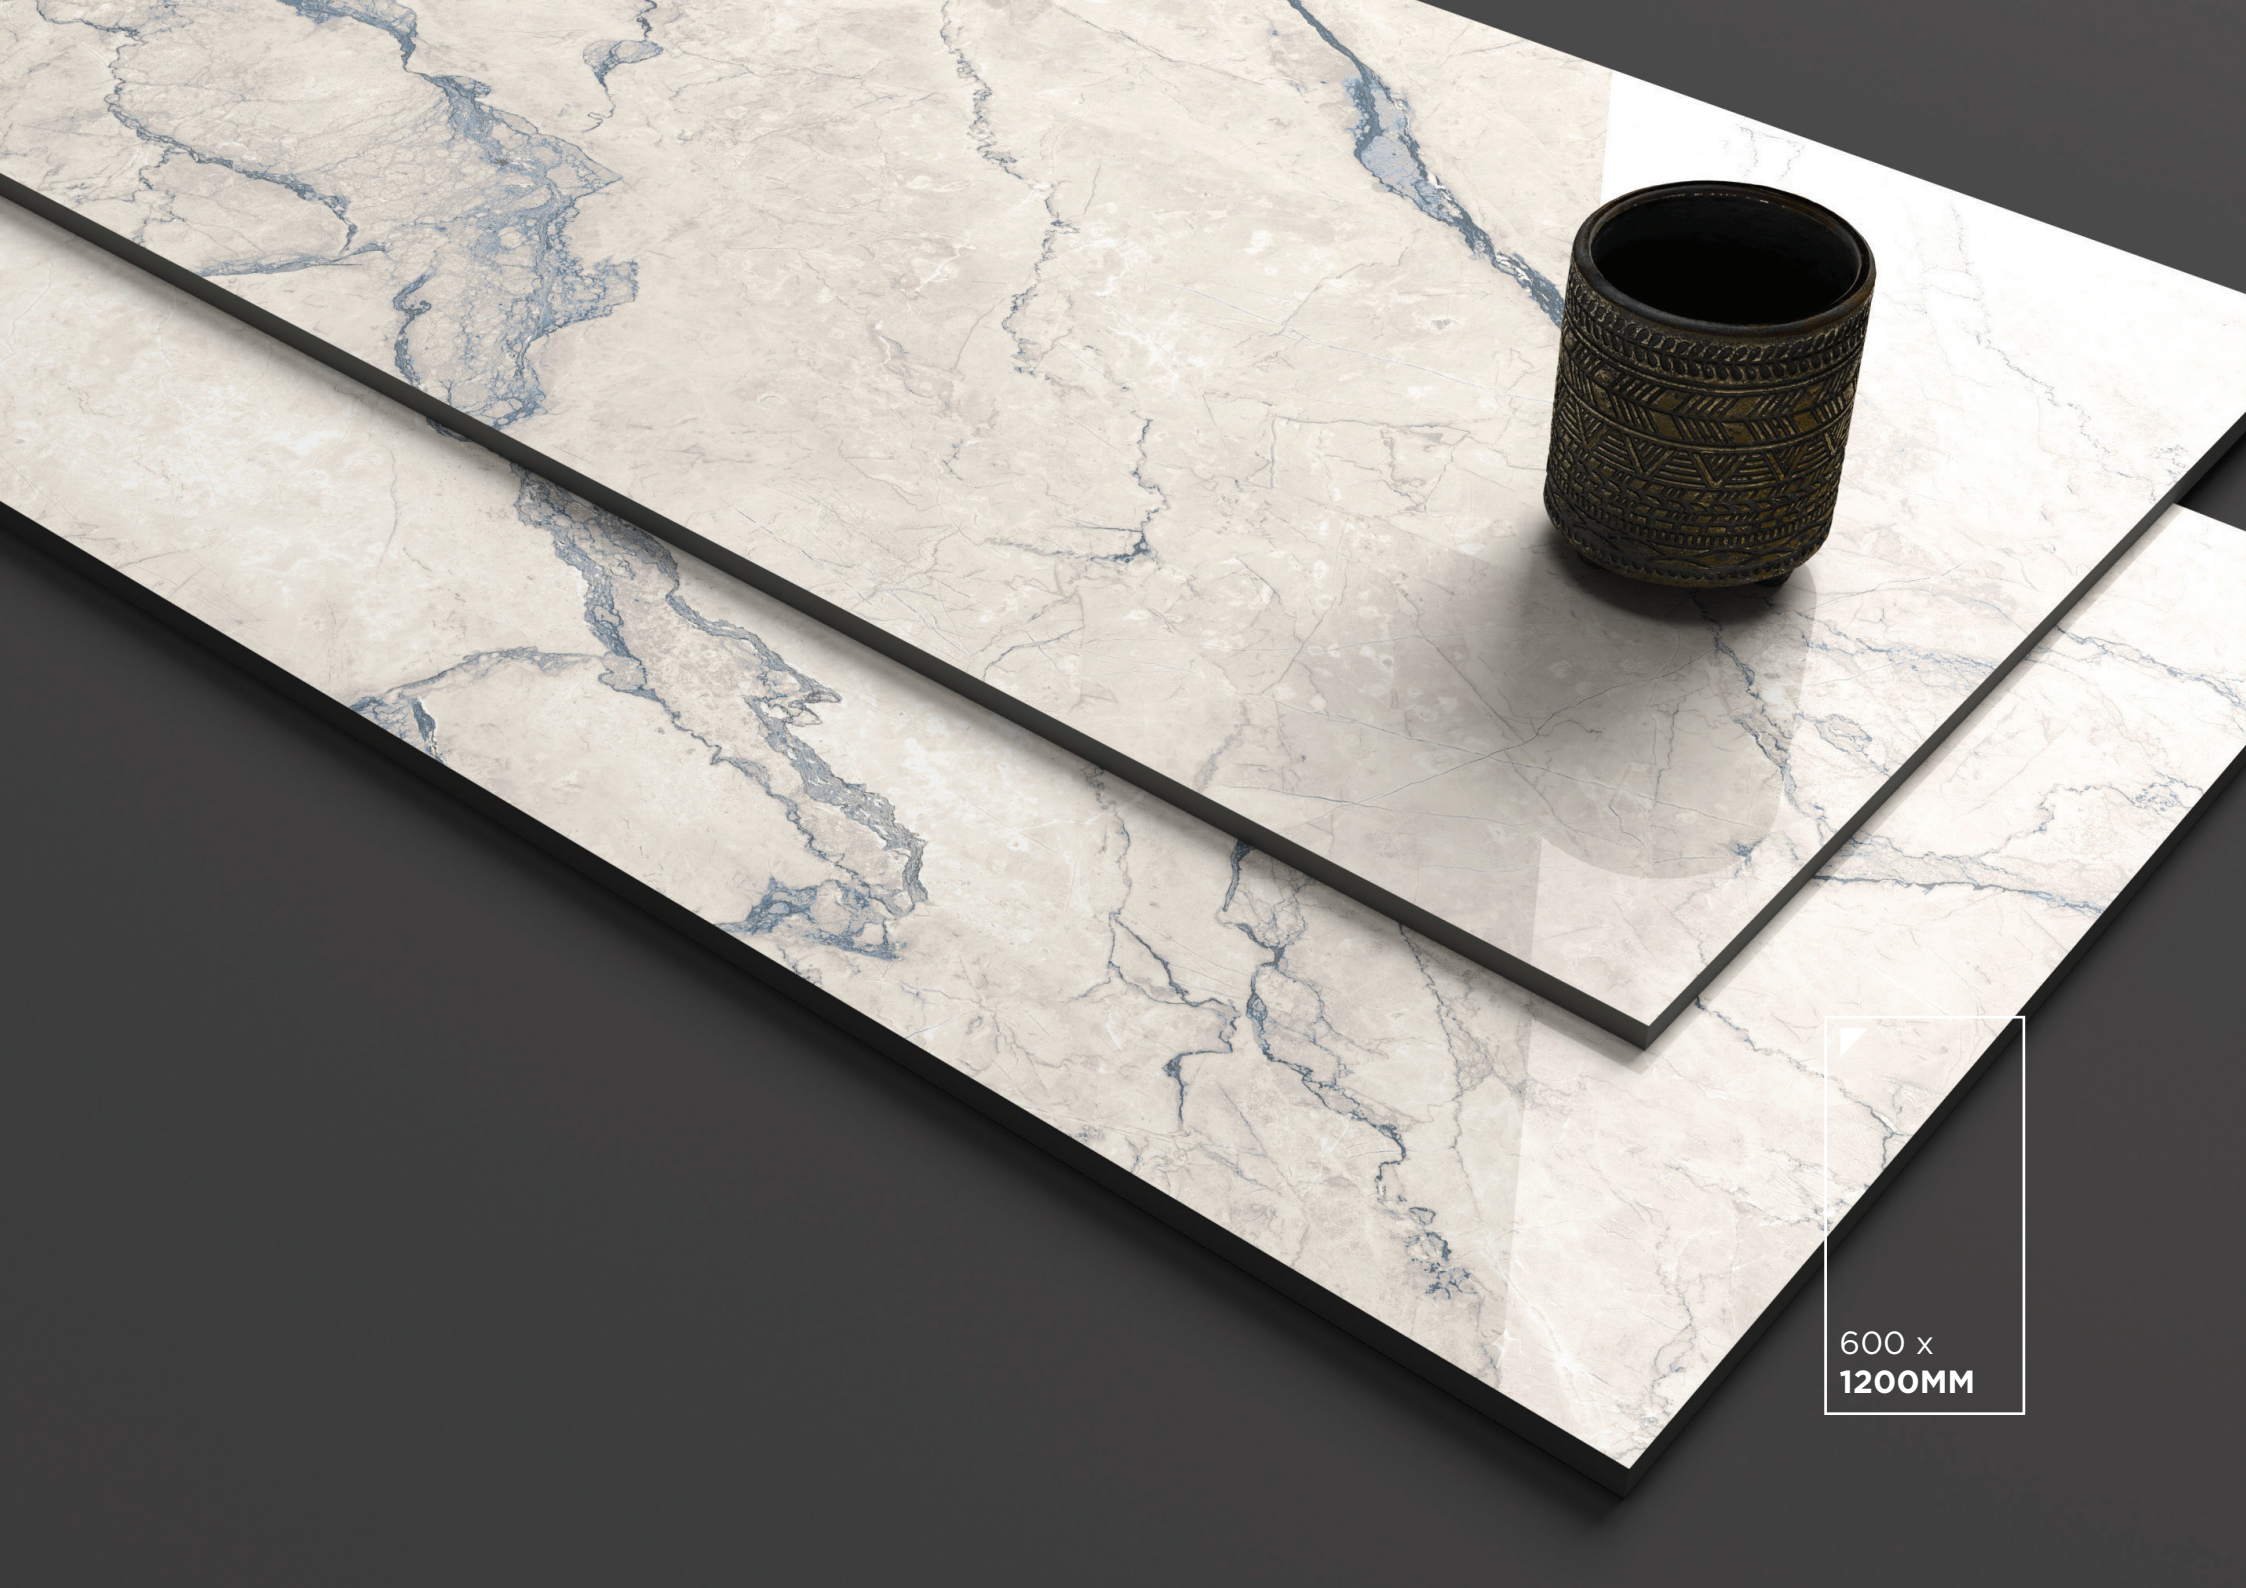

Polished endless

Size:

600 x 1200MM

Random:

6 faces

Glazed
Vitrified
Tiles

600 x
1200MM

ENDLESS
SERIES