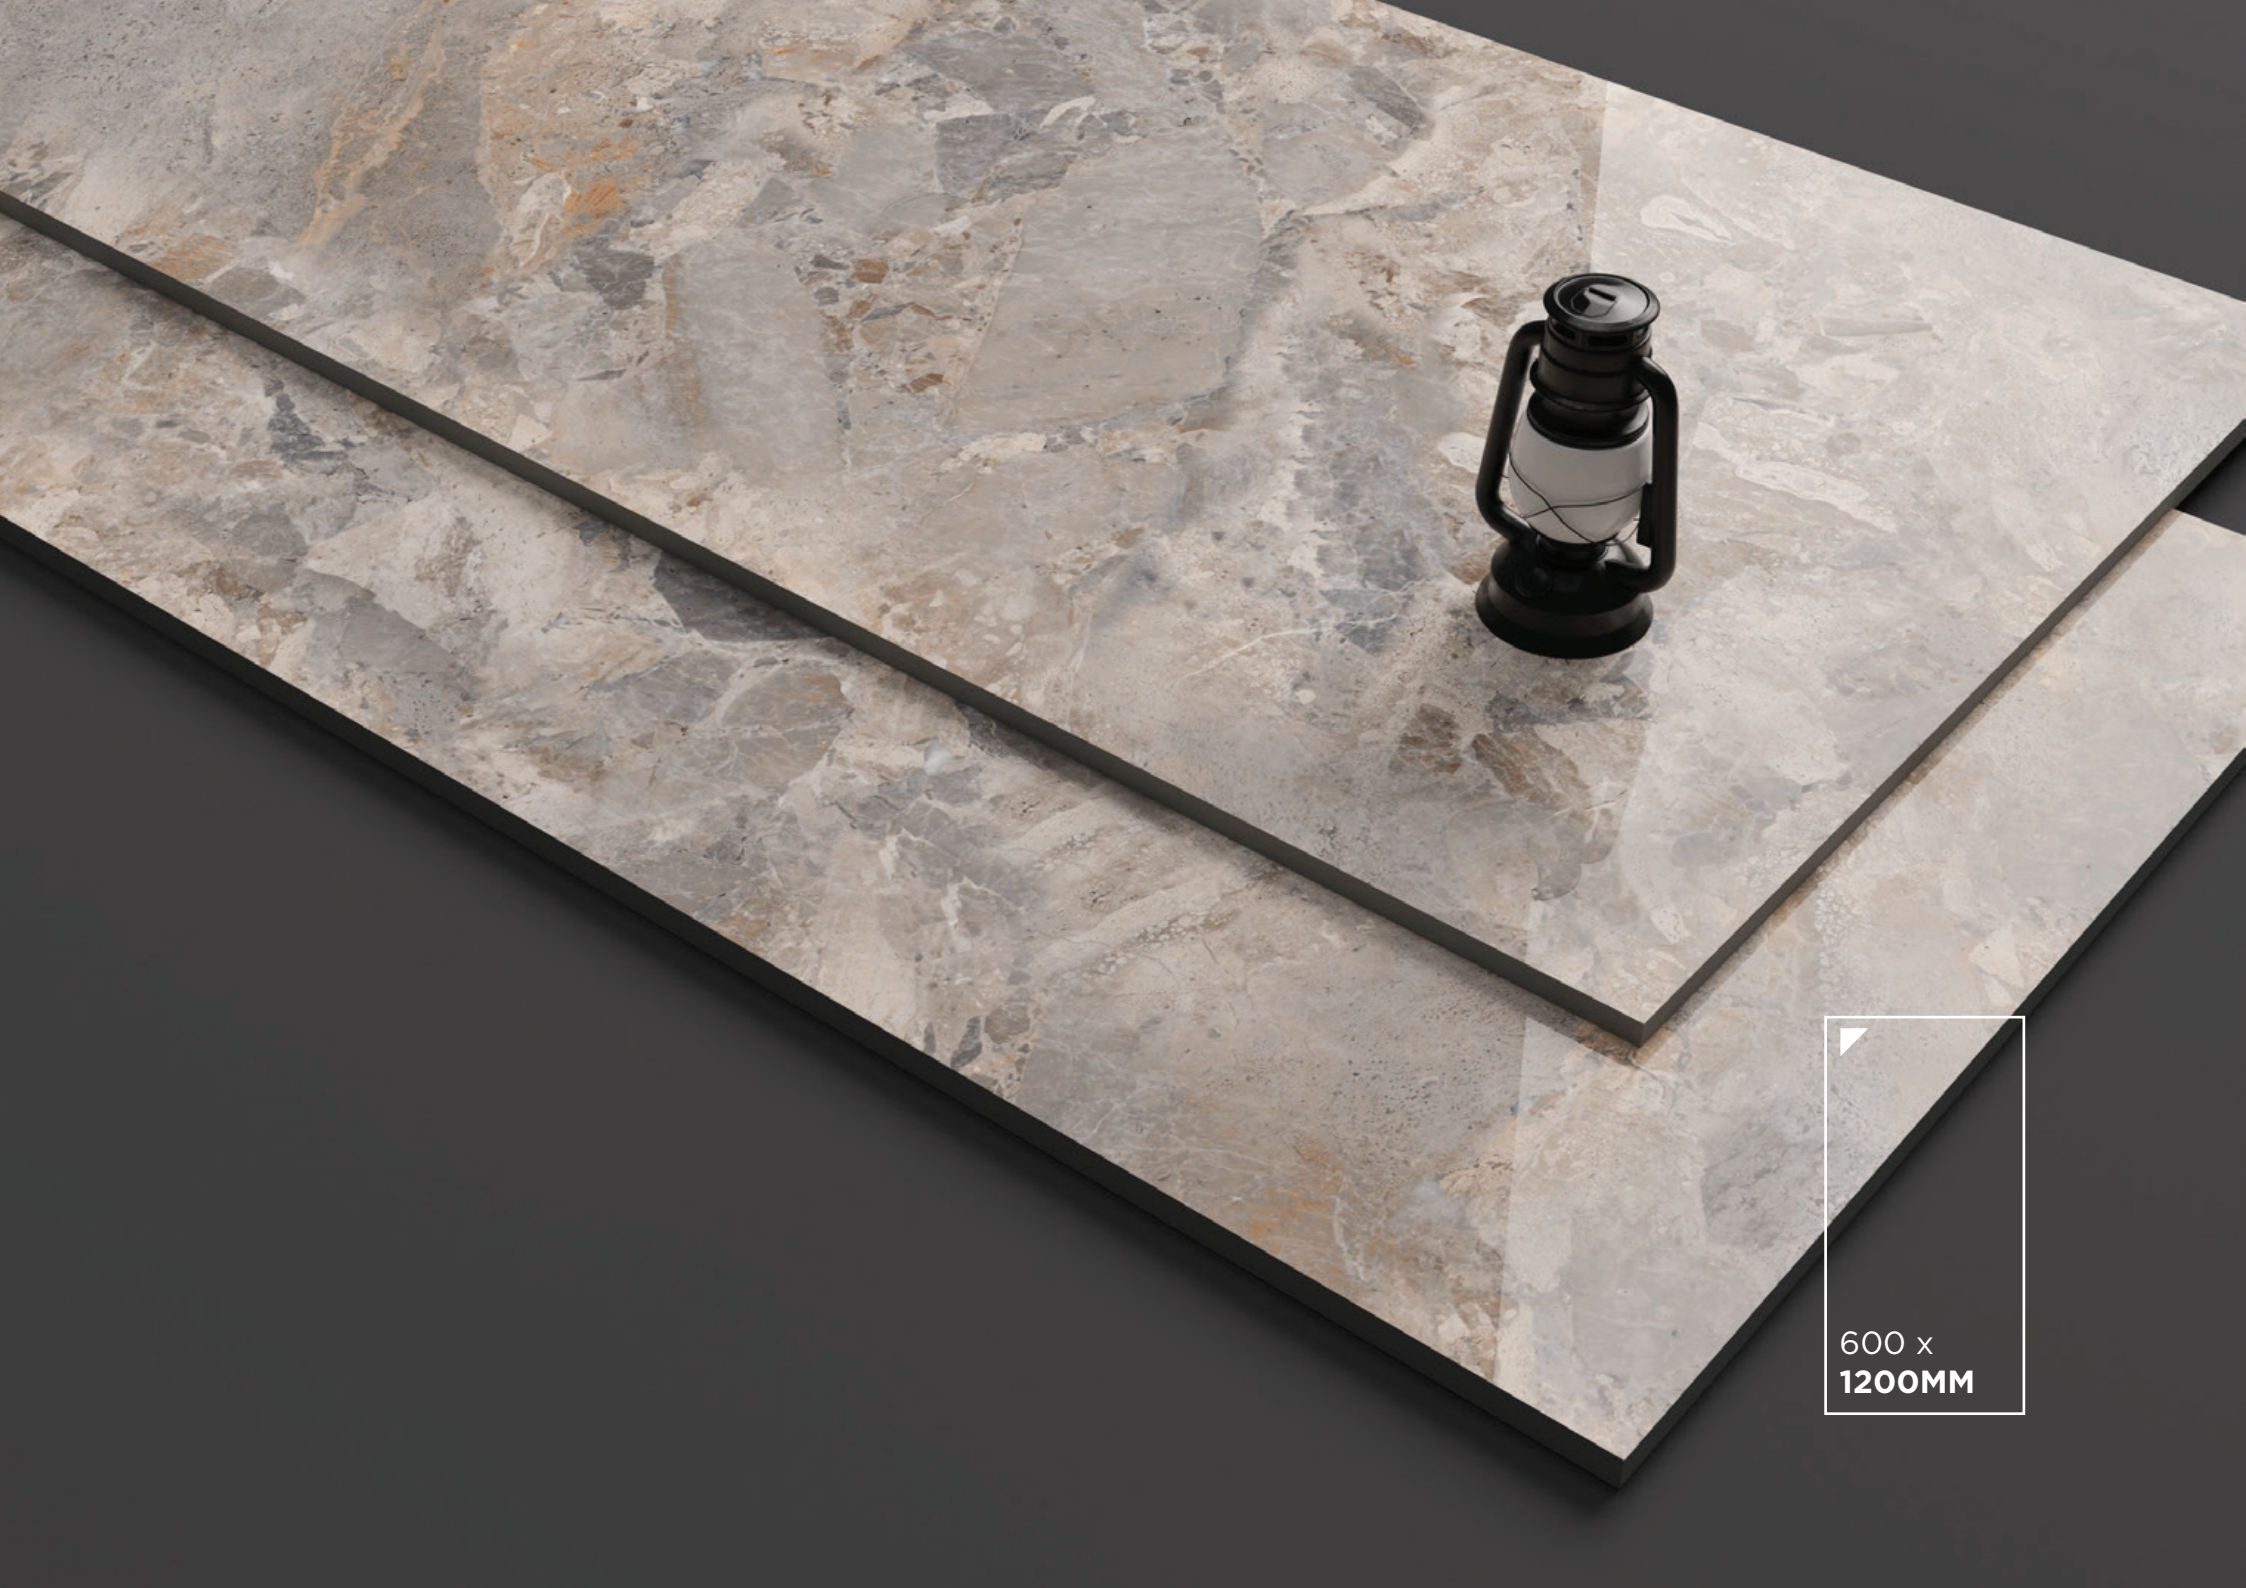

Polished endless

Size:

600 x 1200MM

Random:

4 faces

Also available in:

Rocker |

Glazed
Vitrified
Tiles