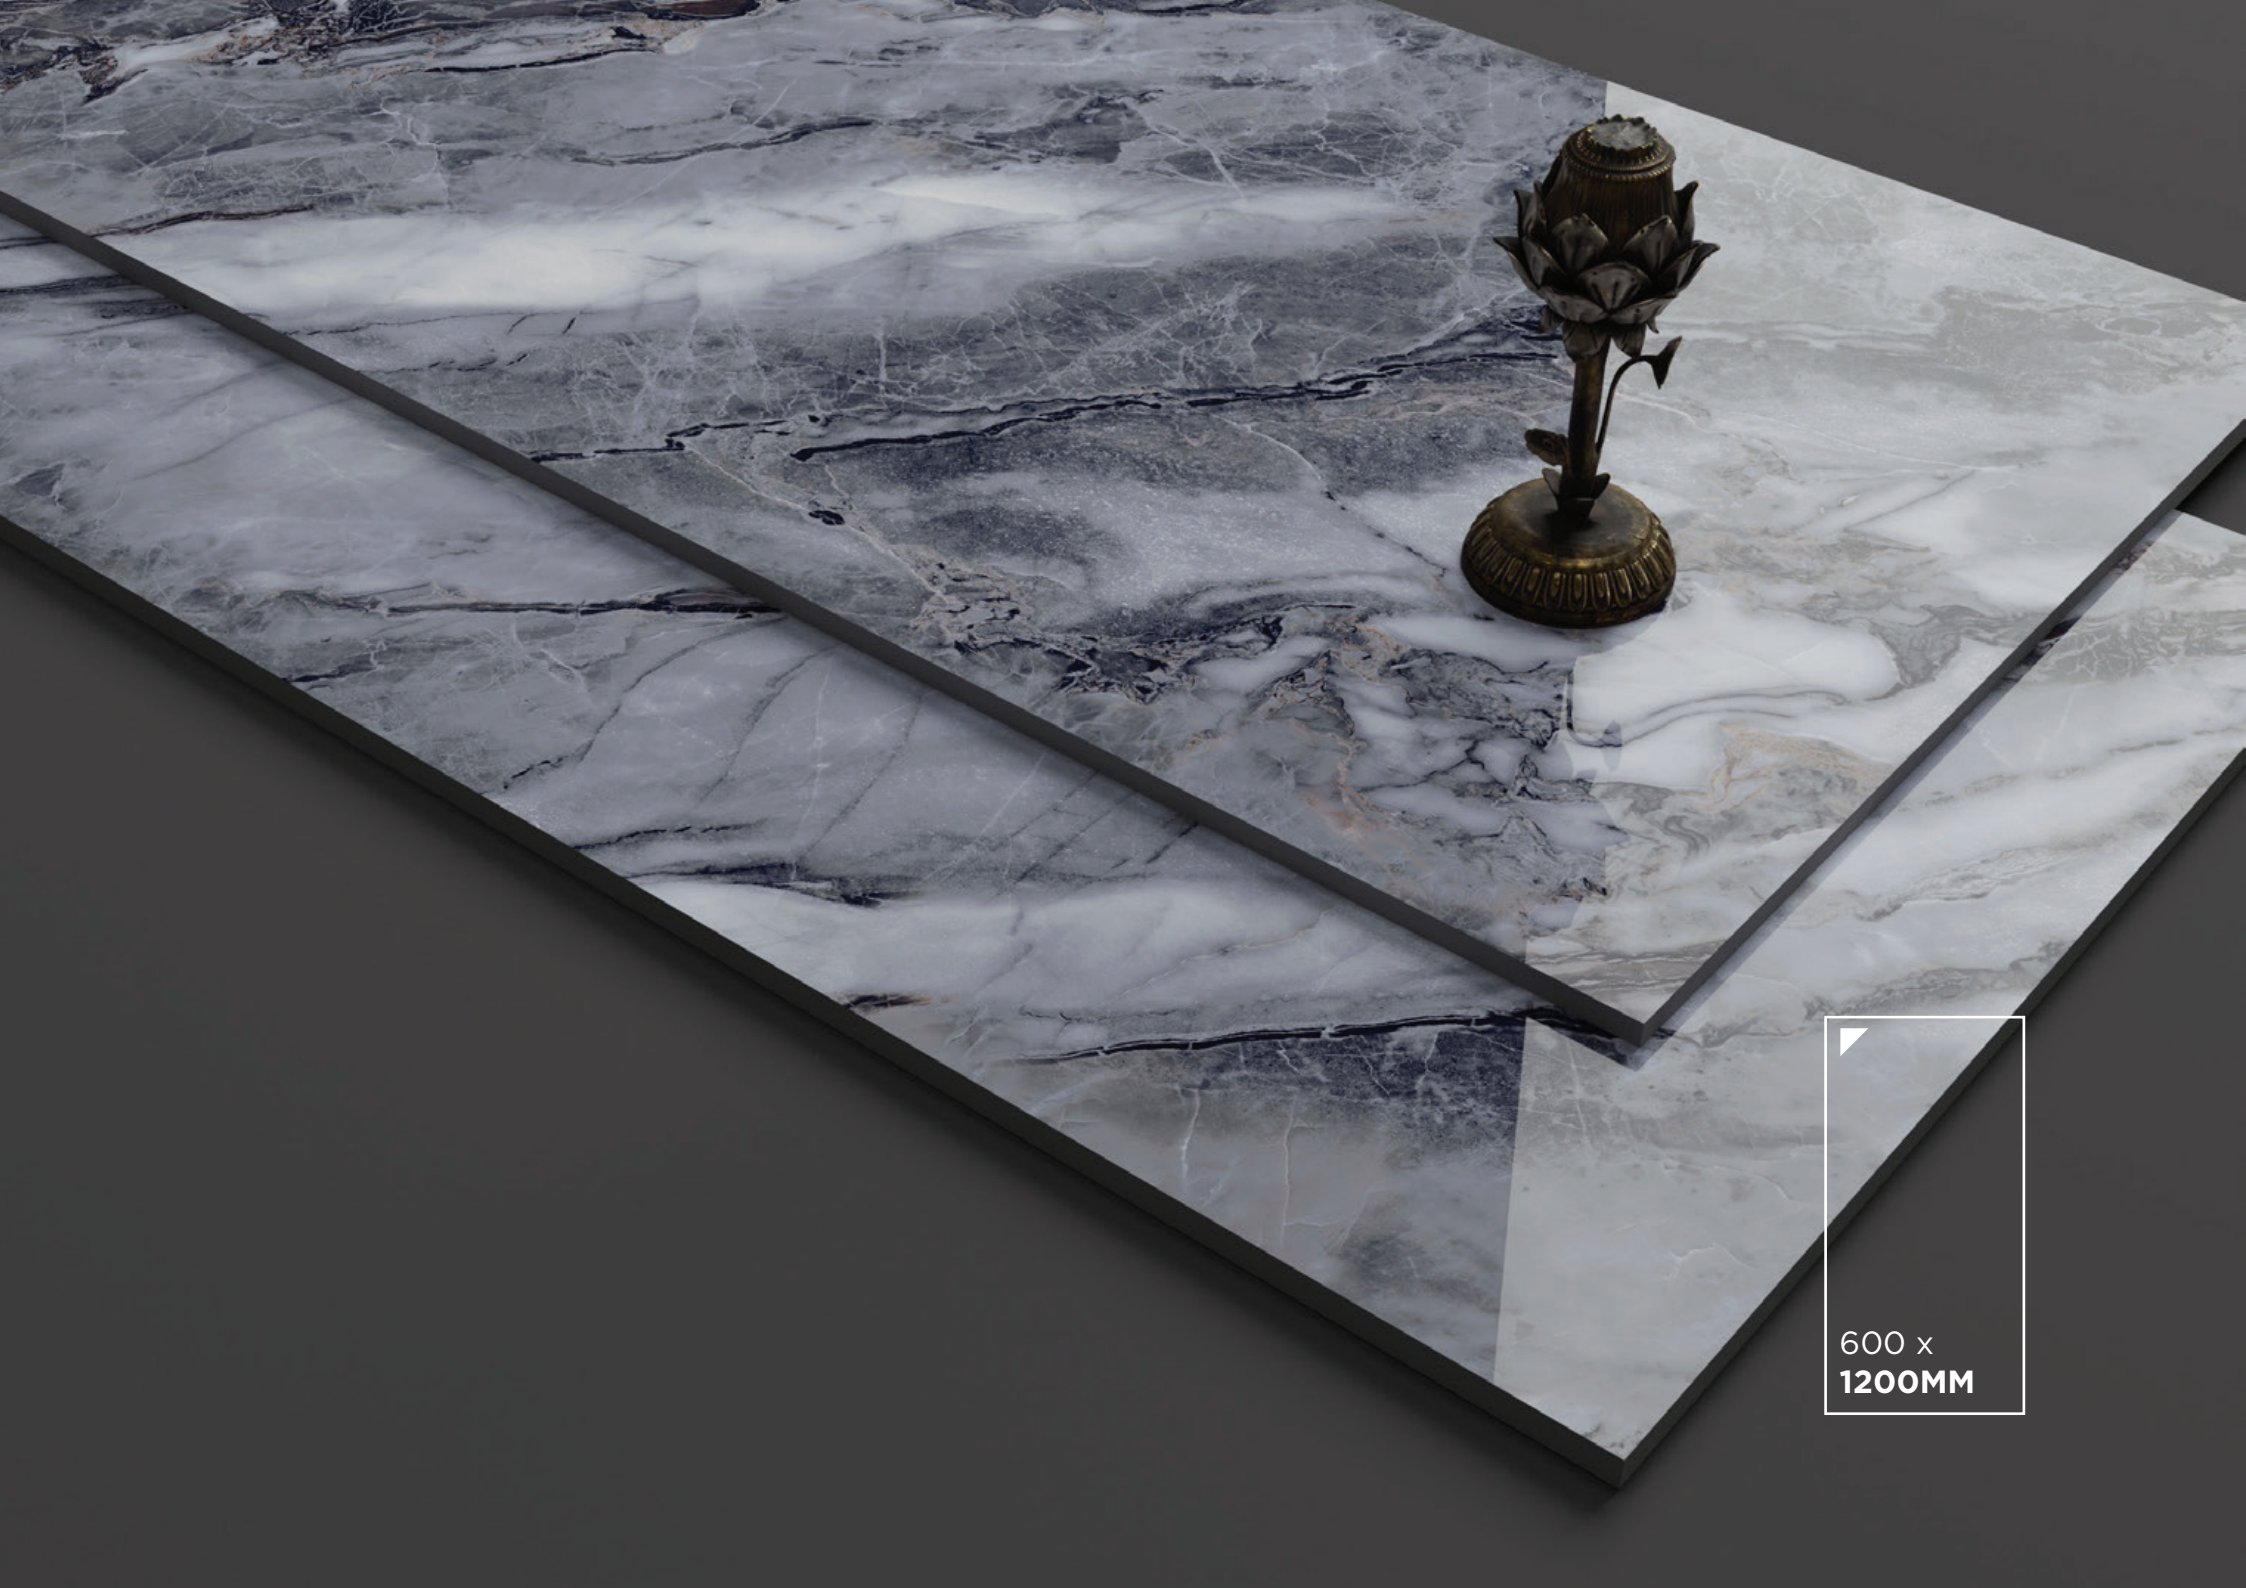

Size:

600 x 1200MM

Random:

4 faces

Glazed
Vitrified
Tiles

NEST HOTEL

600 x
1200MM

ENDLESS
SERIES