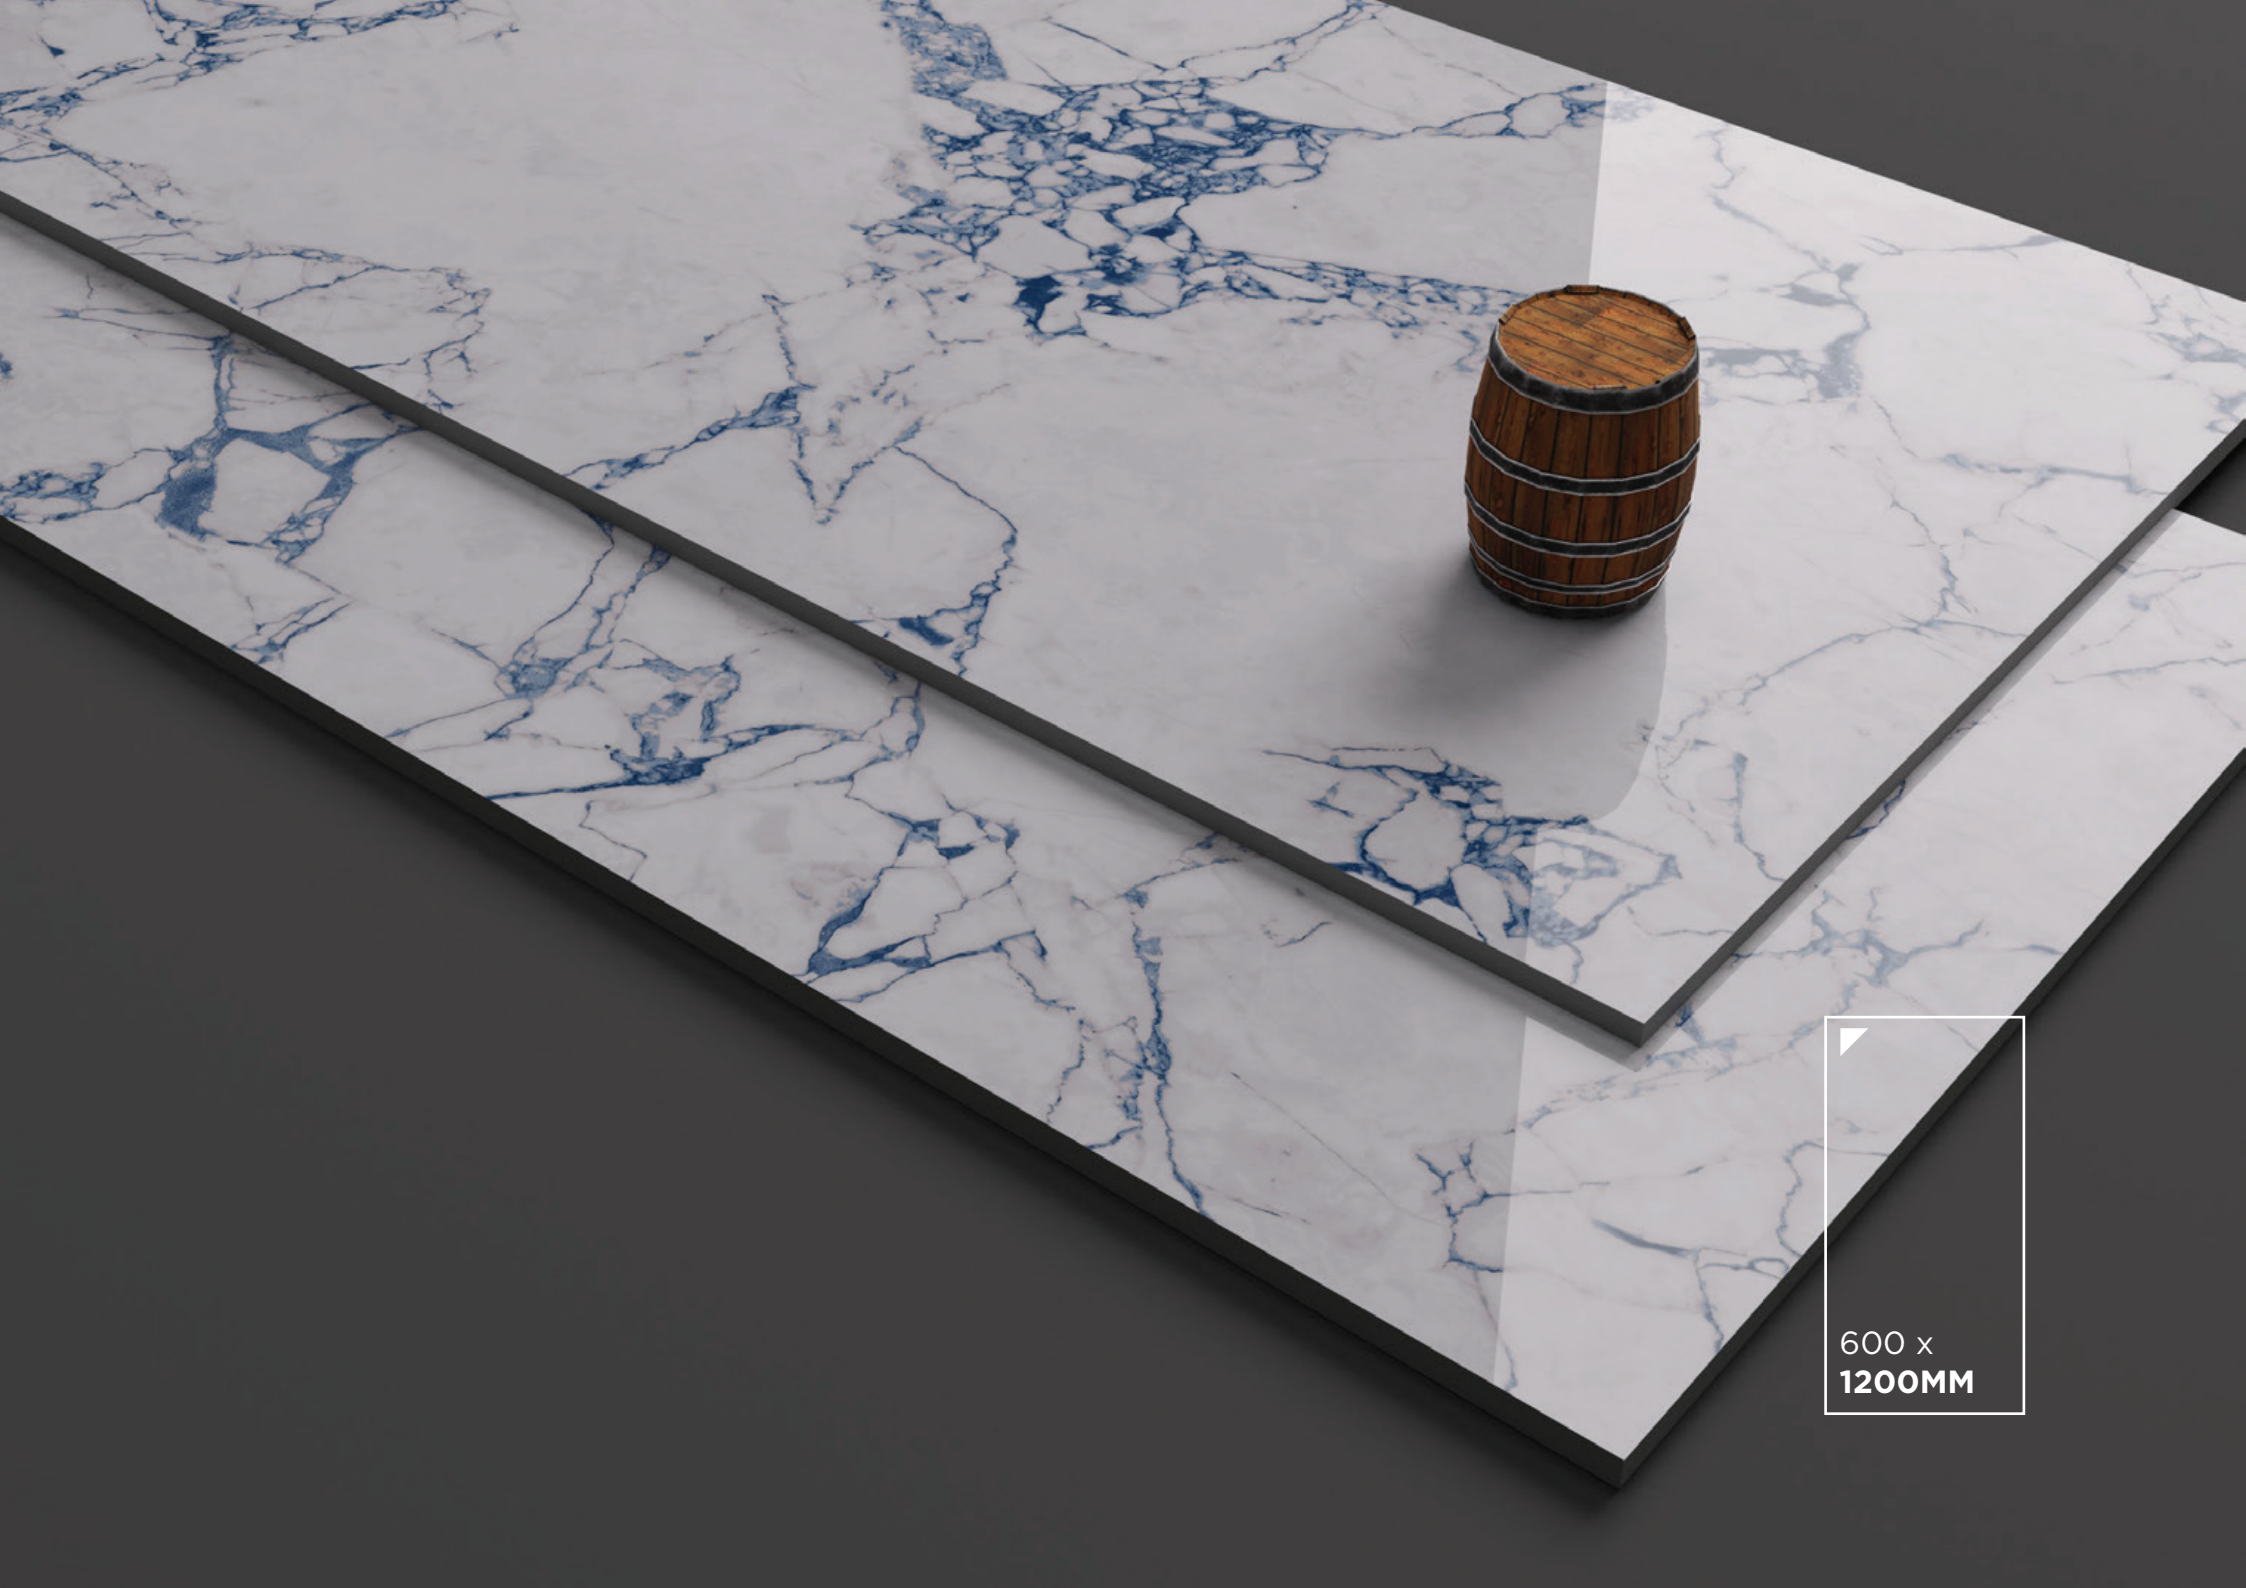

Glazed
Vitrified
Tiles

600 x
1200MM

 **ENDLESS**
SERIES

SOPER SKY

Finish:
Polished endless

Size:
600 x 1200MM

Random:
4 faces

Also available in:

**Rocker |
Gloster |**

Glazed
Vitrified
Tiles

600 x
1200MM

ENDLESS
SERIES

SOPER AQUA

Finish:

Polished endless

Size: