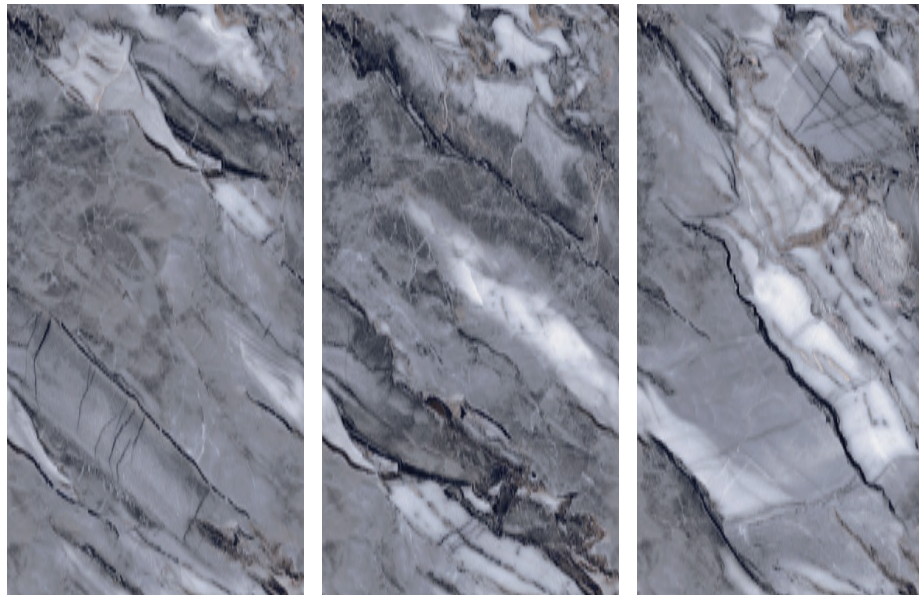

ENDLESS
SERIES

RUBY BLACK

Finish: **Polished endless** | Size: **600 x 1200MM**

Random:
4 faces

Glazed
Vitrified
Tiles