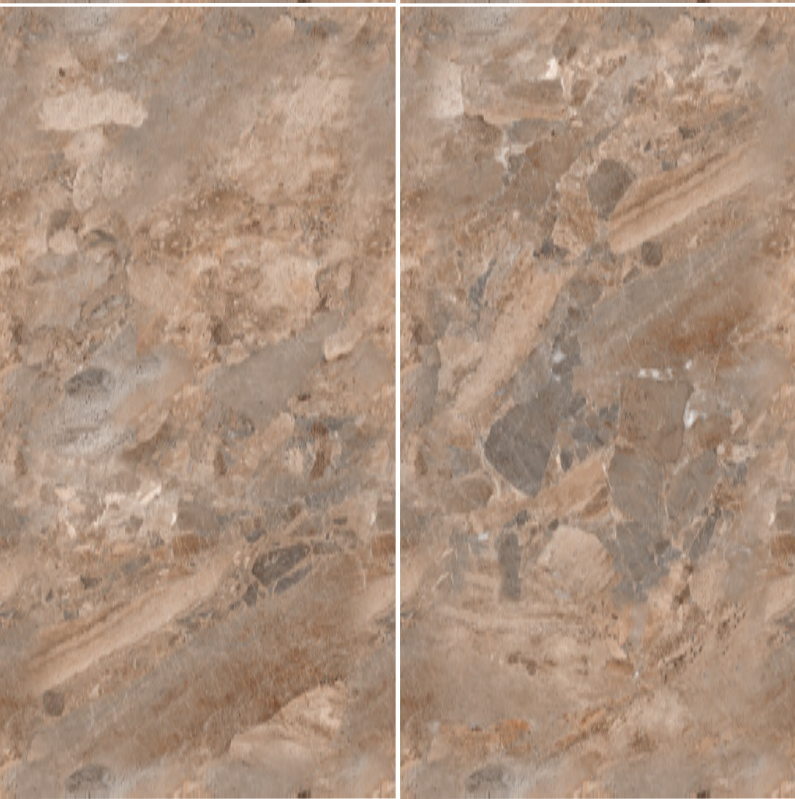

Also available in:

Rocker |

Glazed
Vitrified
Tiles