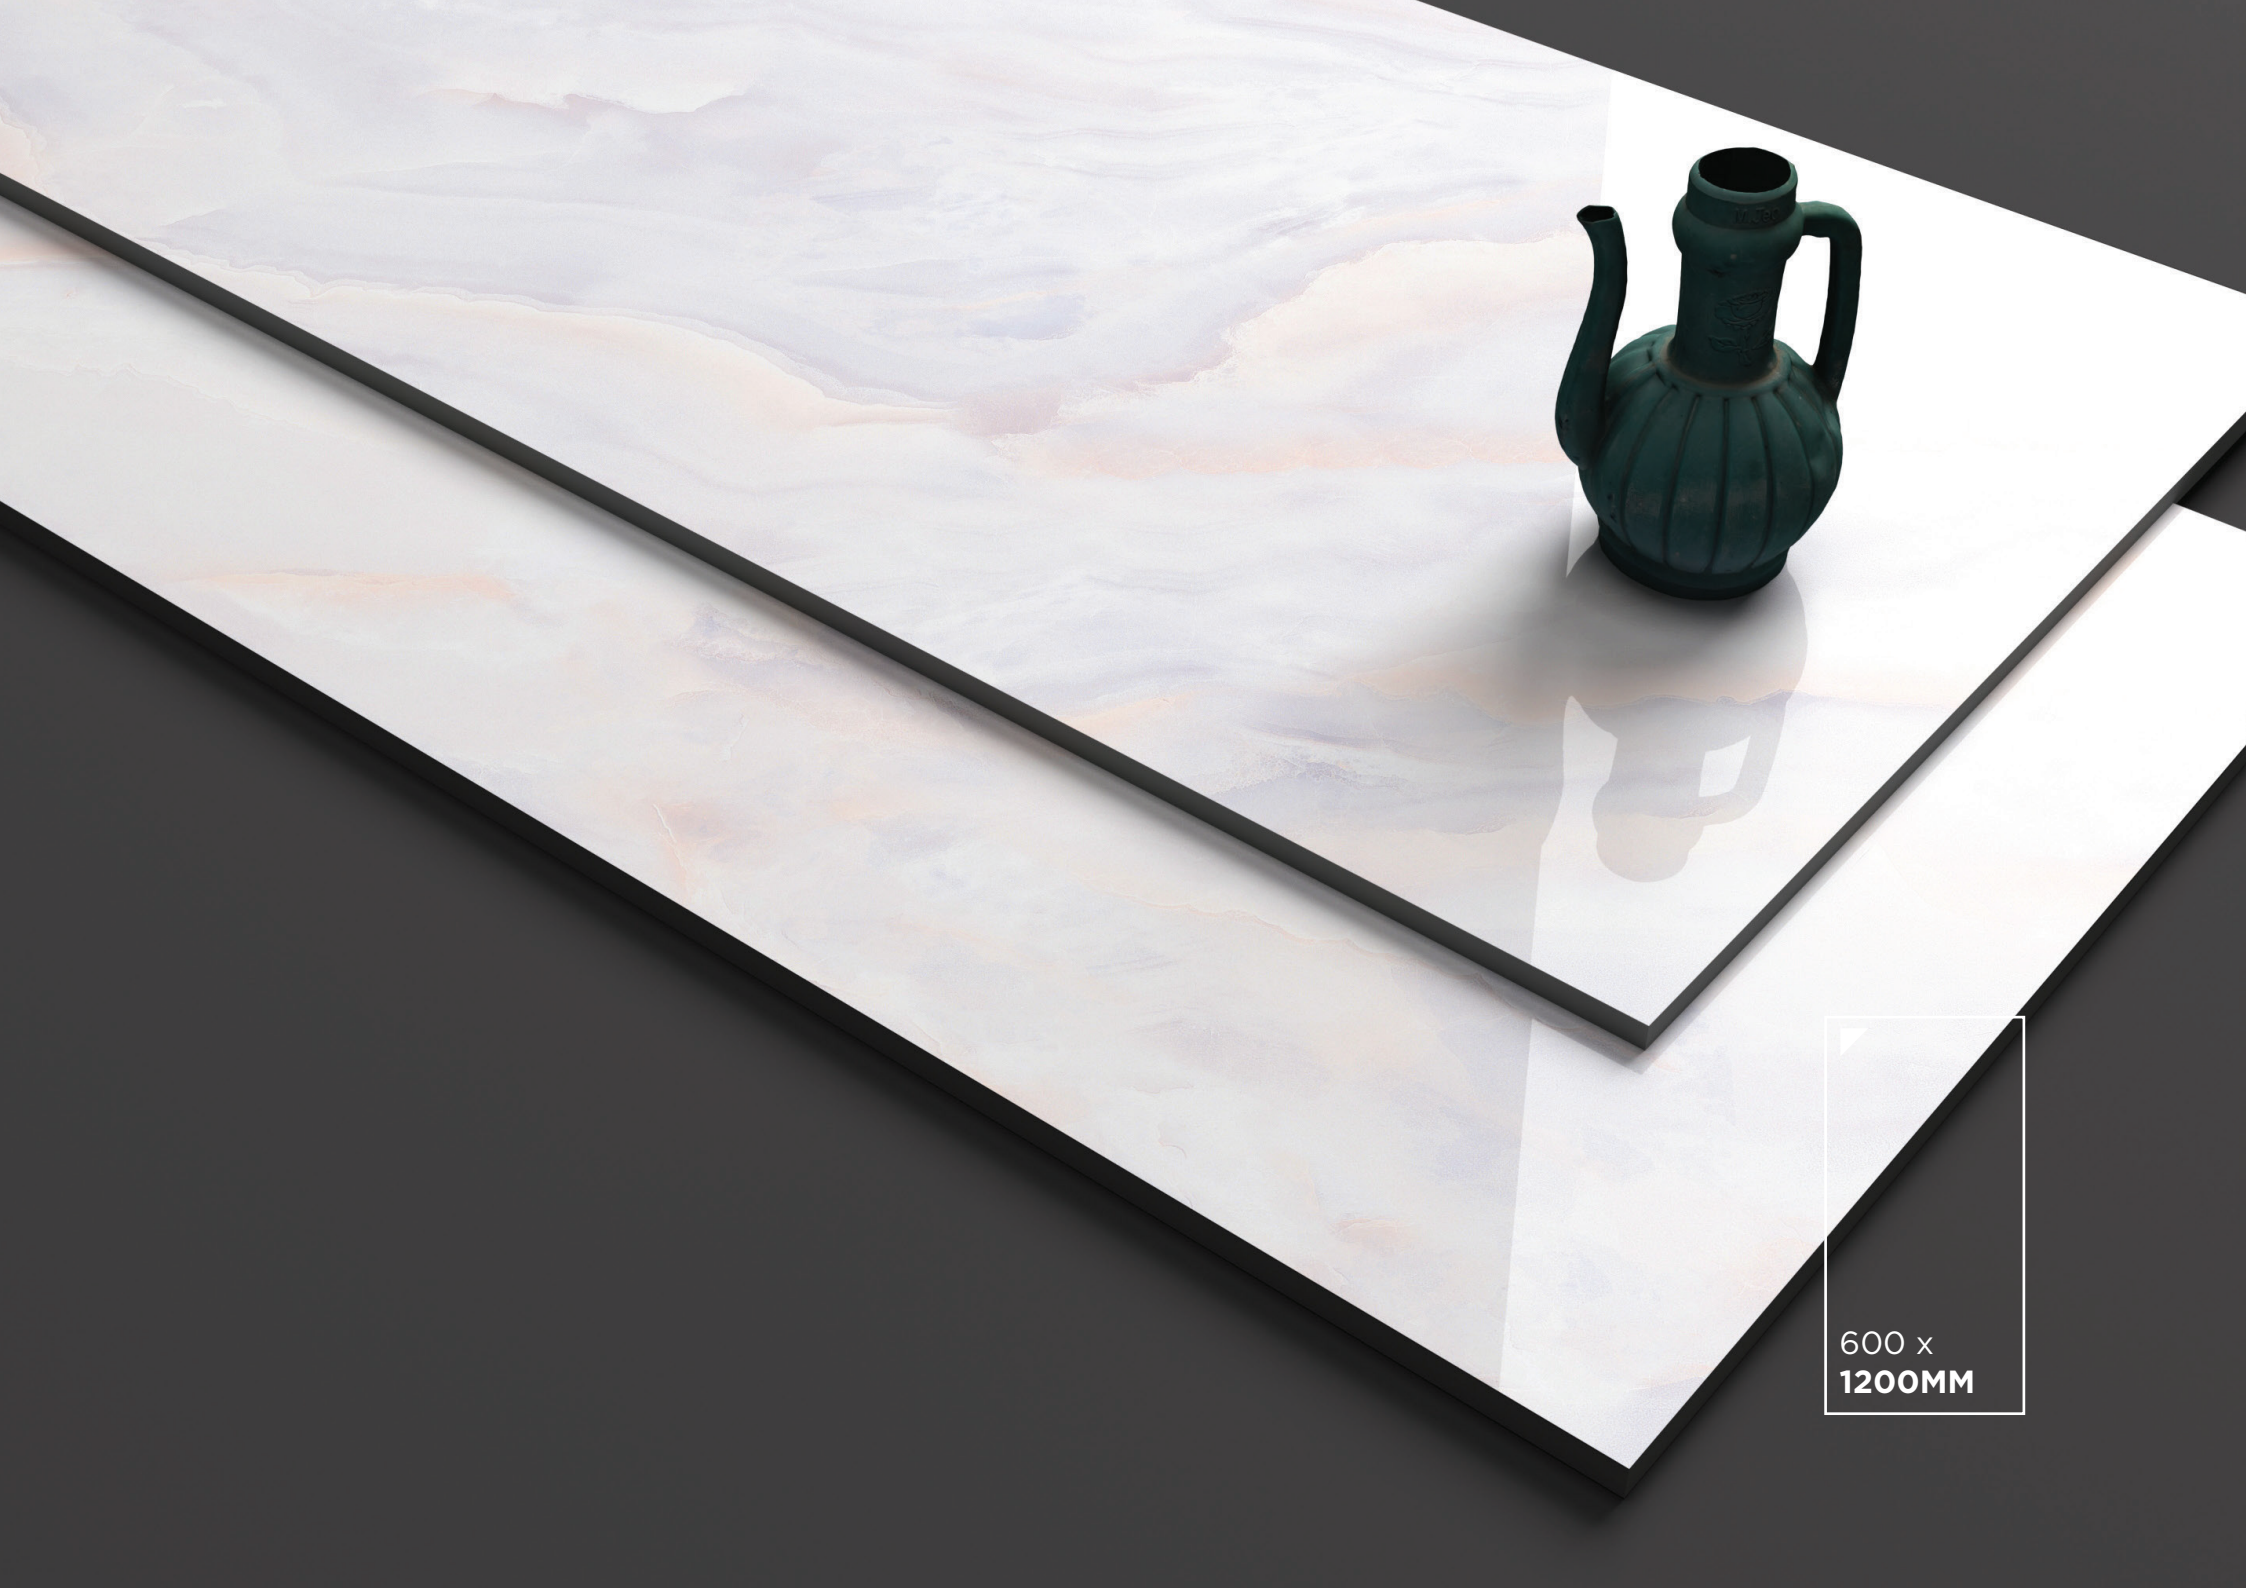

600 x
1200MM