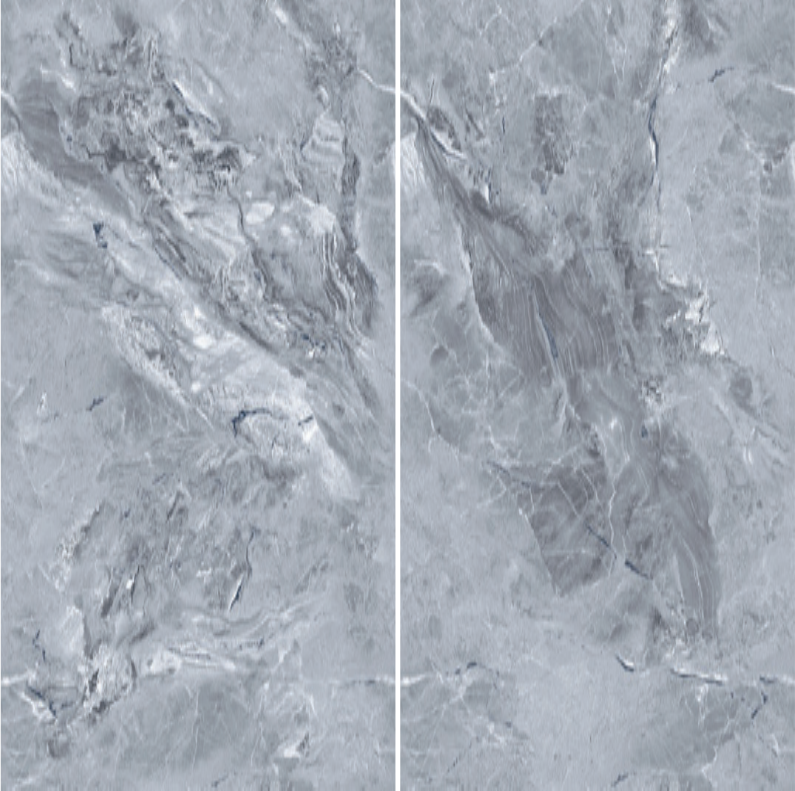

ENDLESS
SERIES

STROM GREY

Finish:

Polished endless

Size:

600 x 1200MM

Random:

4 faces

Glazed
Vitrified
Tiles