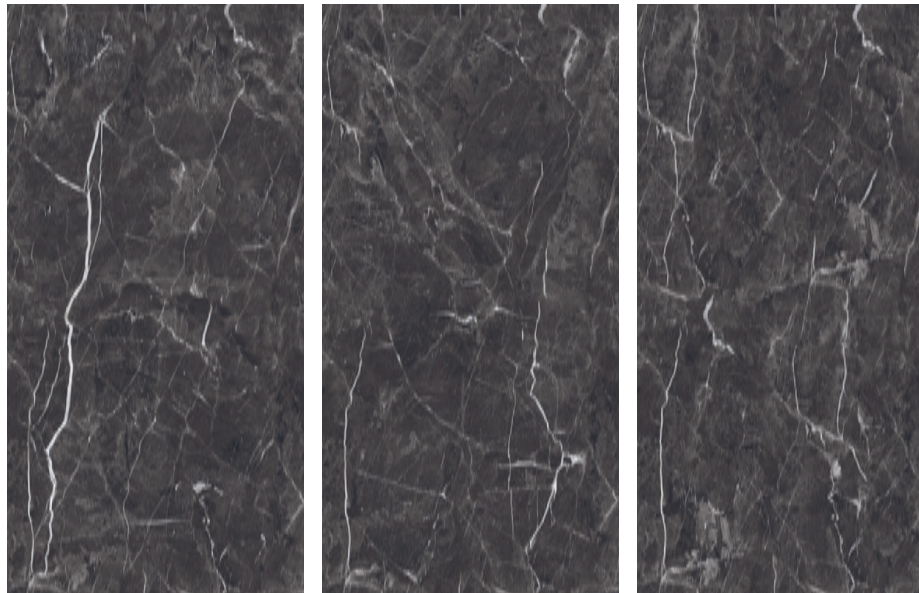

Glazed
Vitrified
Tiles

600 x
1200MM

ENDLESS
SERIES

VIVIANA PEARL

Finish: **Polished endless** | Size: **600 x 1200MM**

Random:
4 faces

Also available in:
Rocker |

Glazed
Vitrified
Tiles