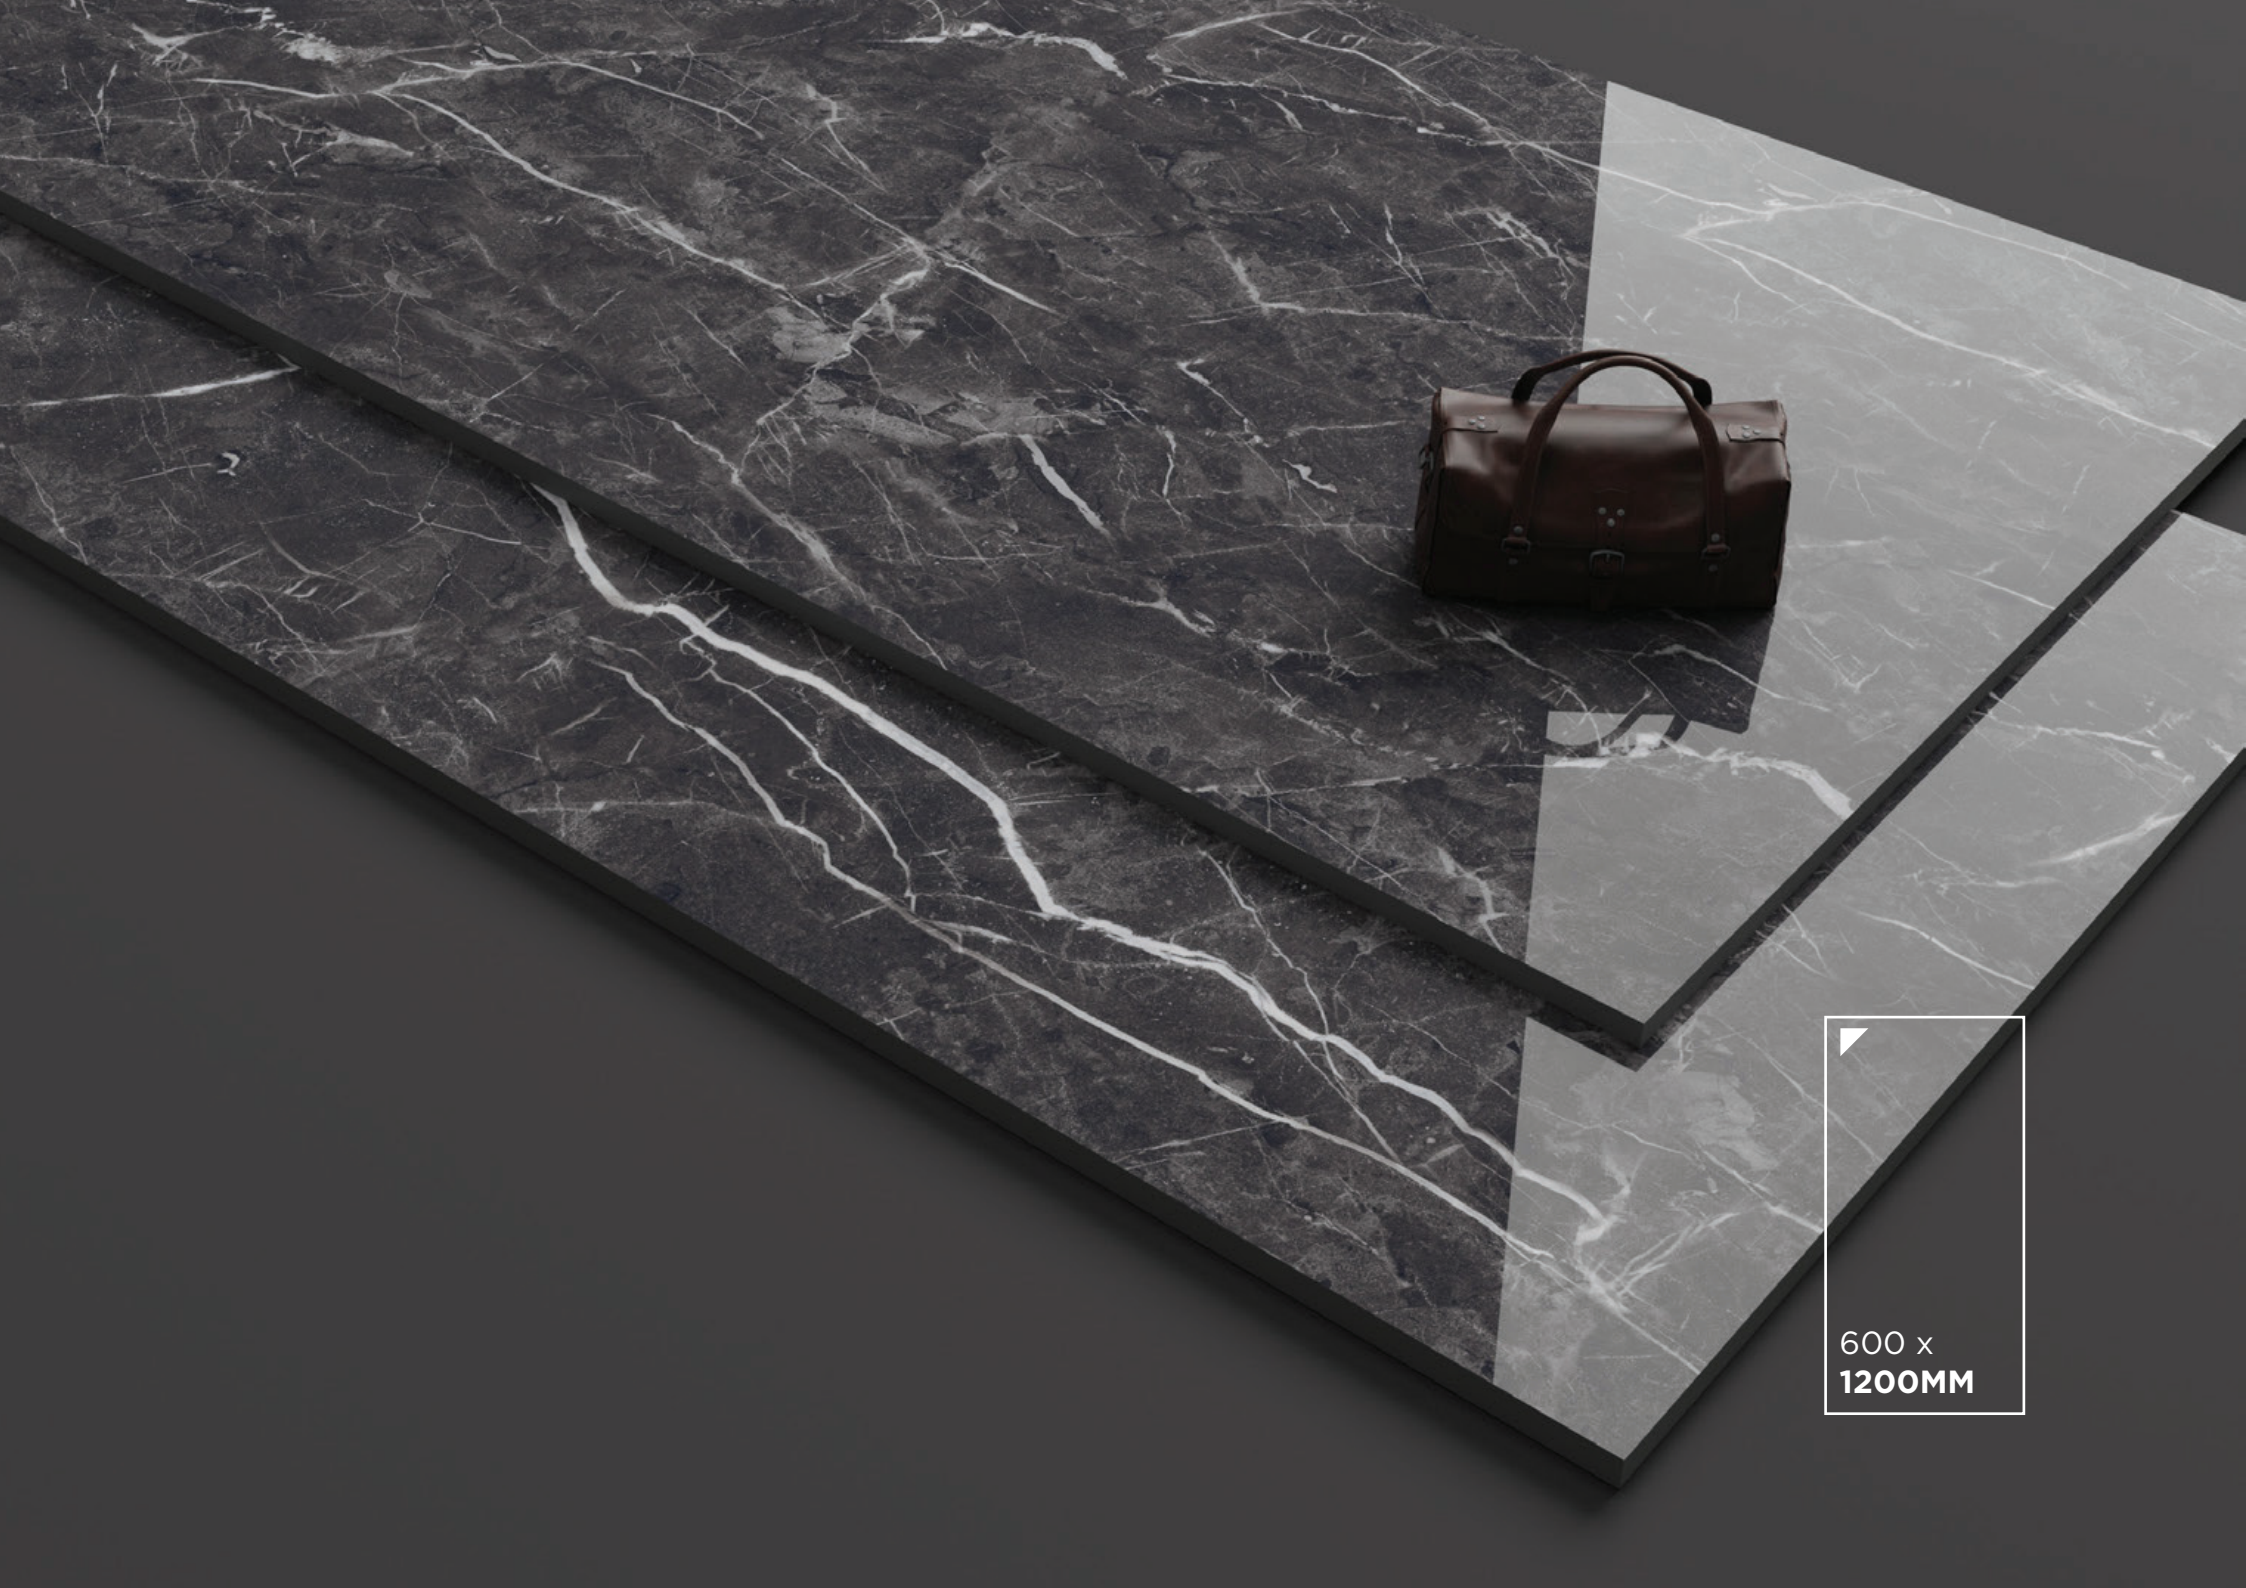

600 x
1200MM