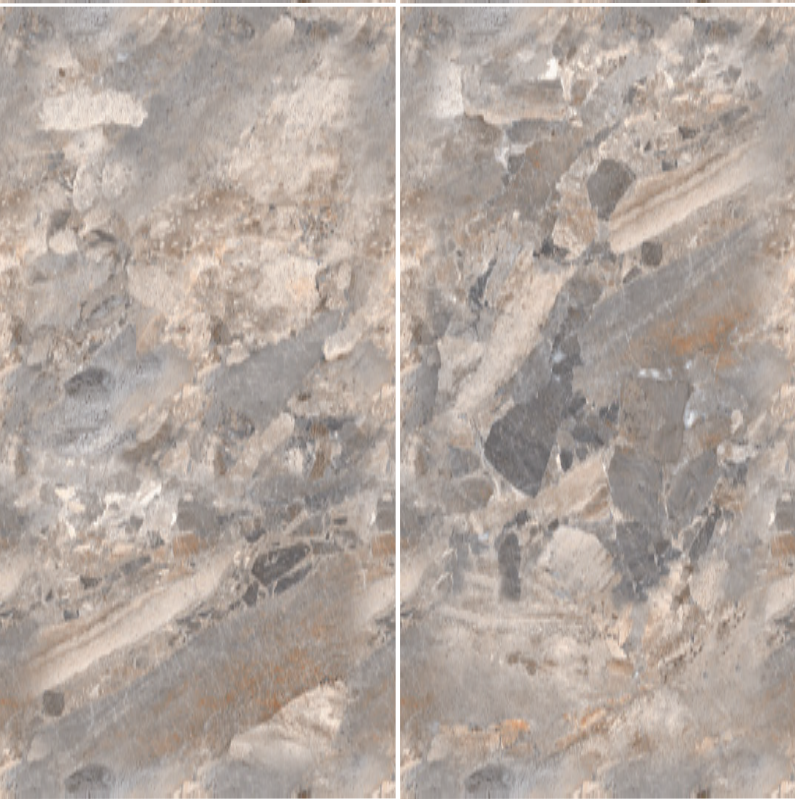

Also available in:

Rocker |

Glazed
Vitrified
Tiles