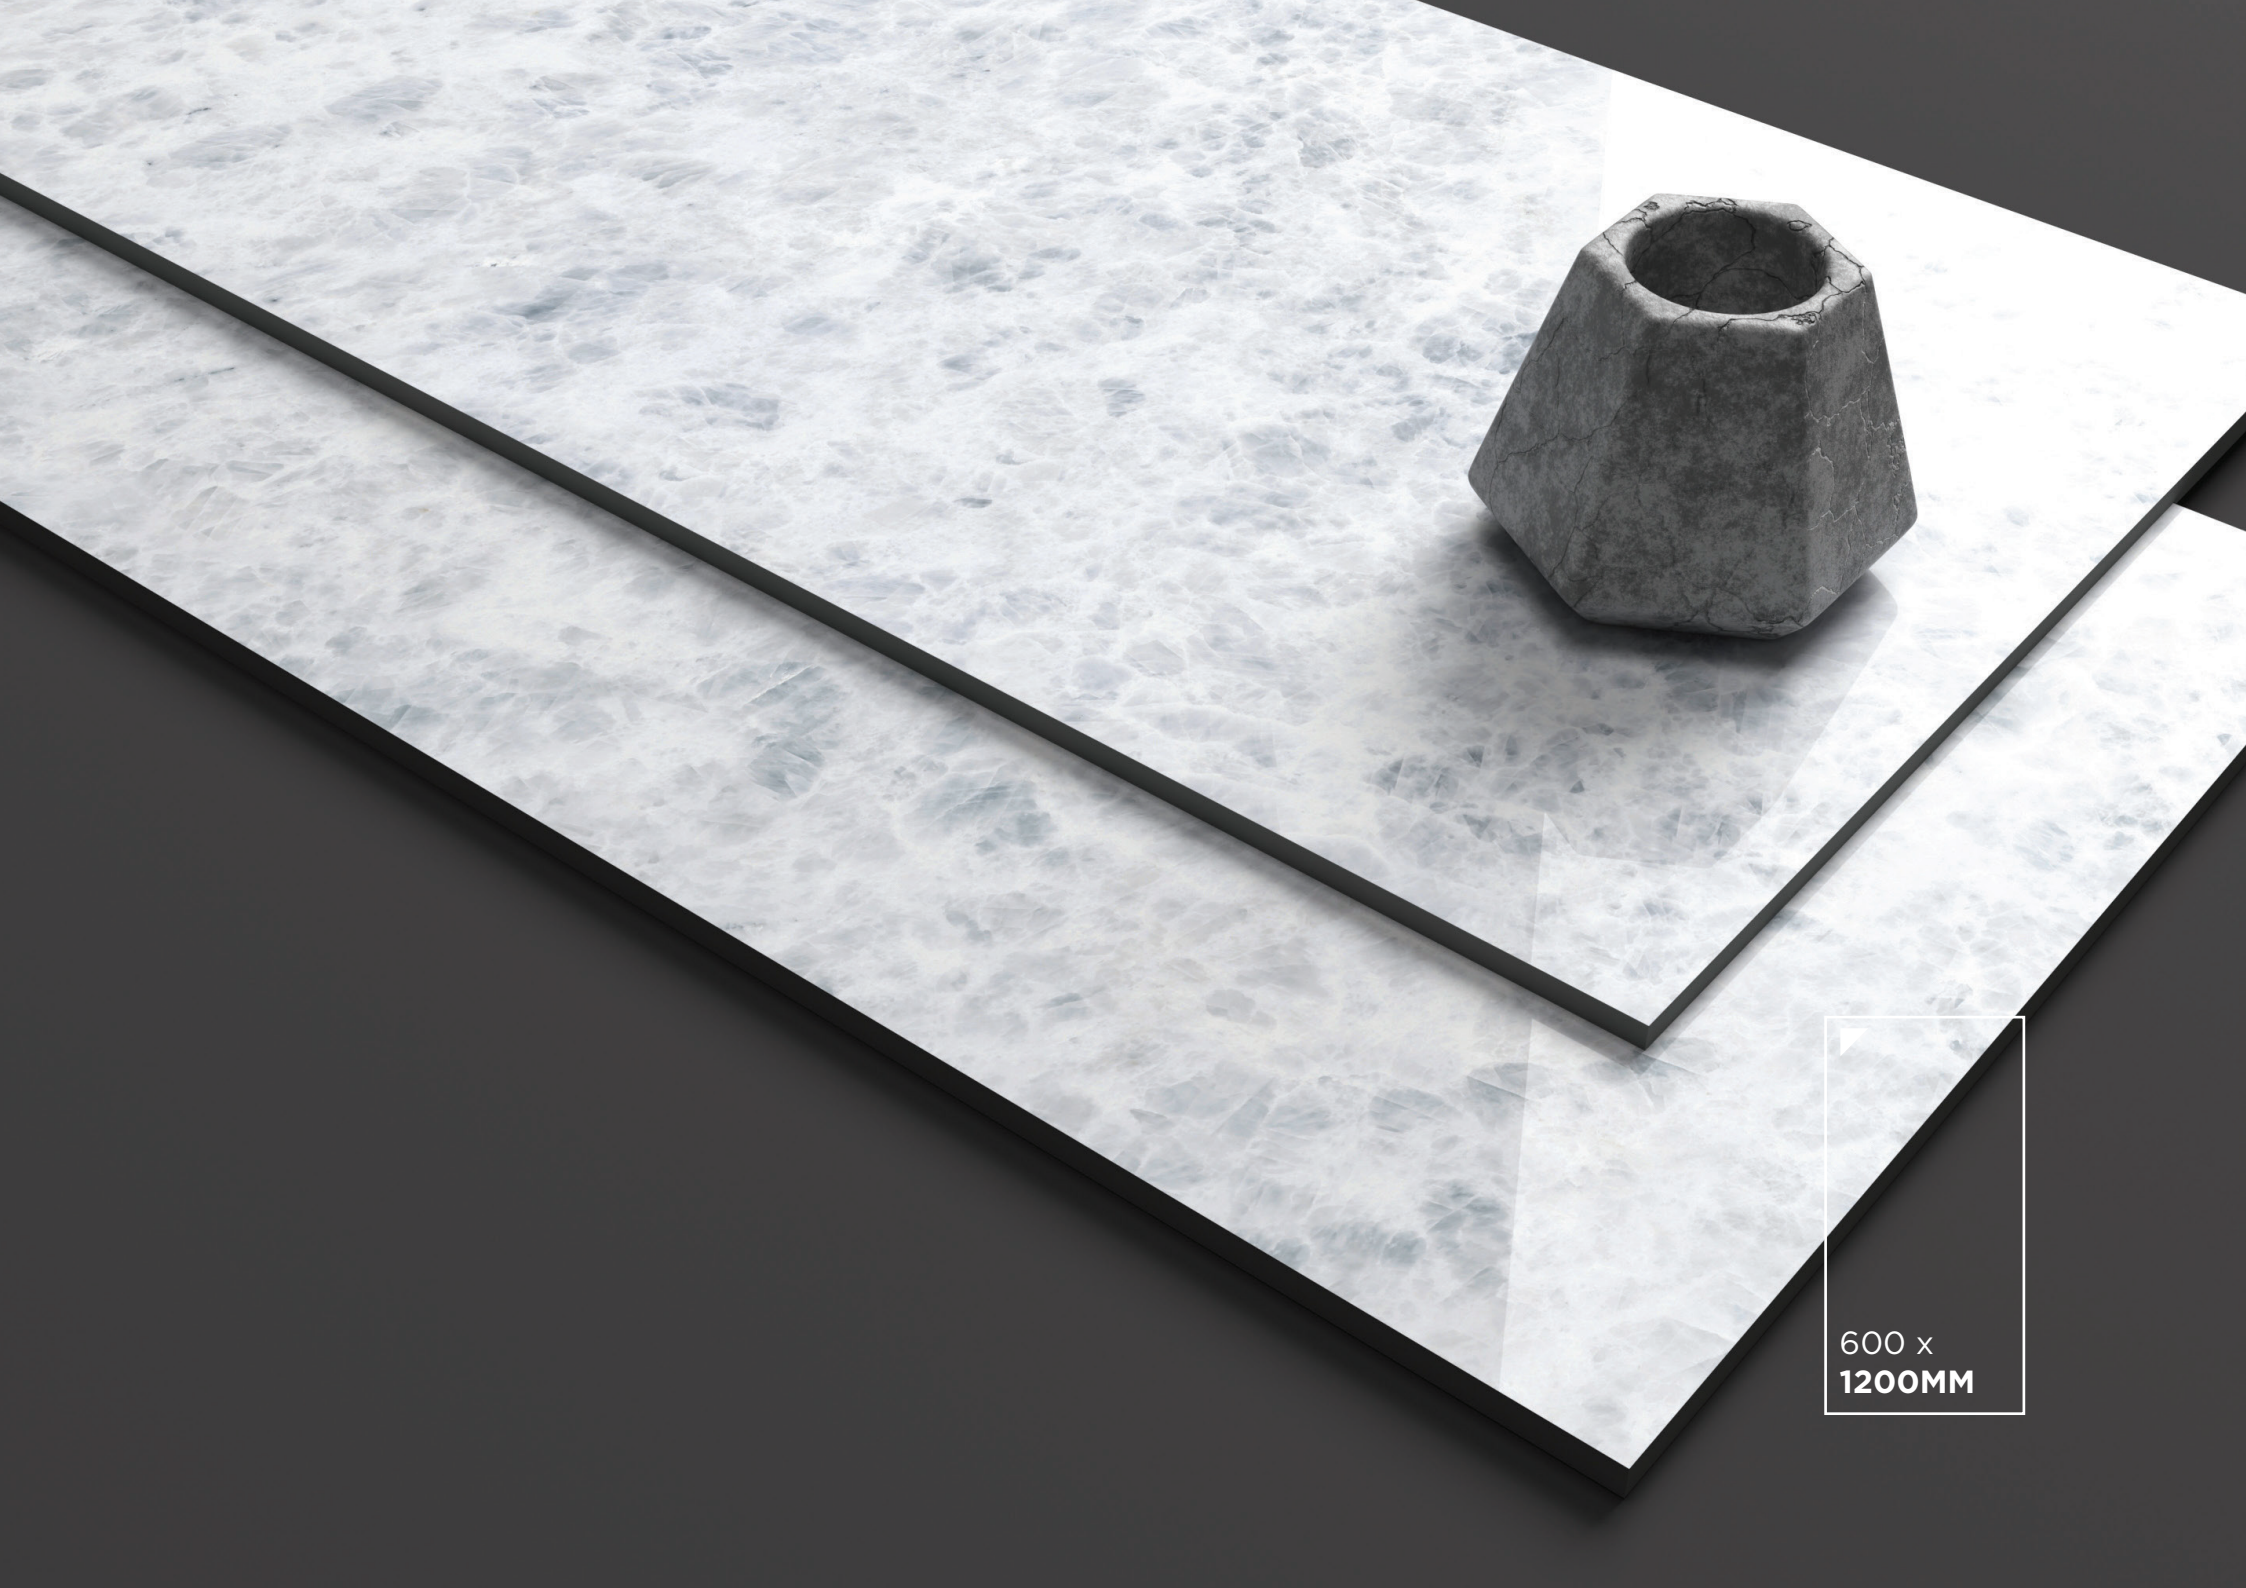

600 x
1200MM