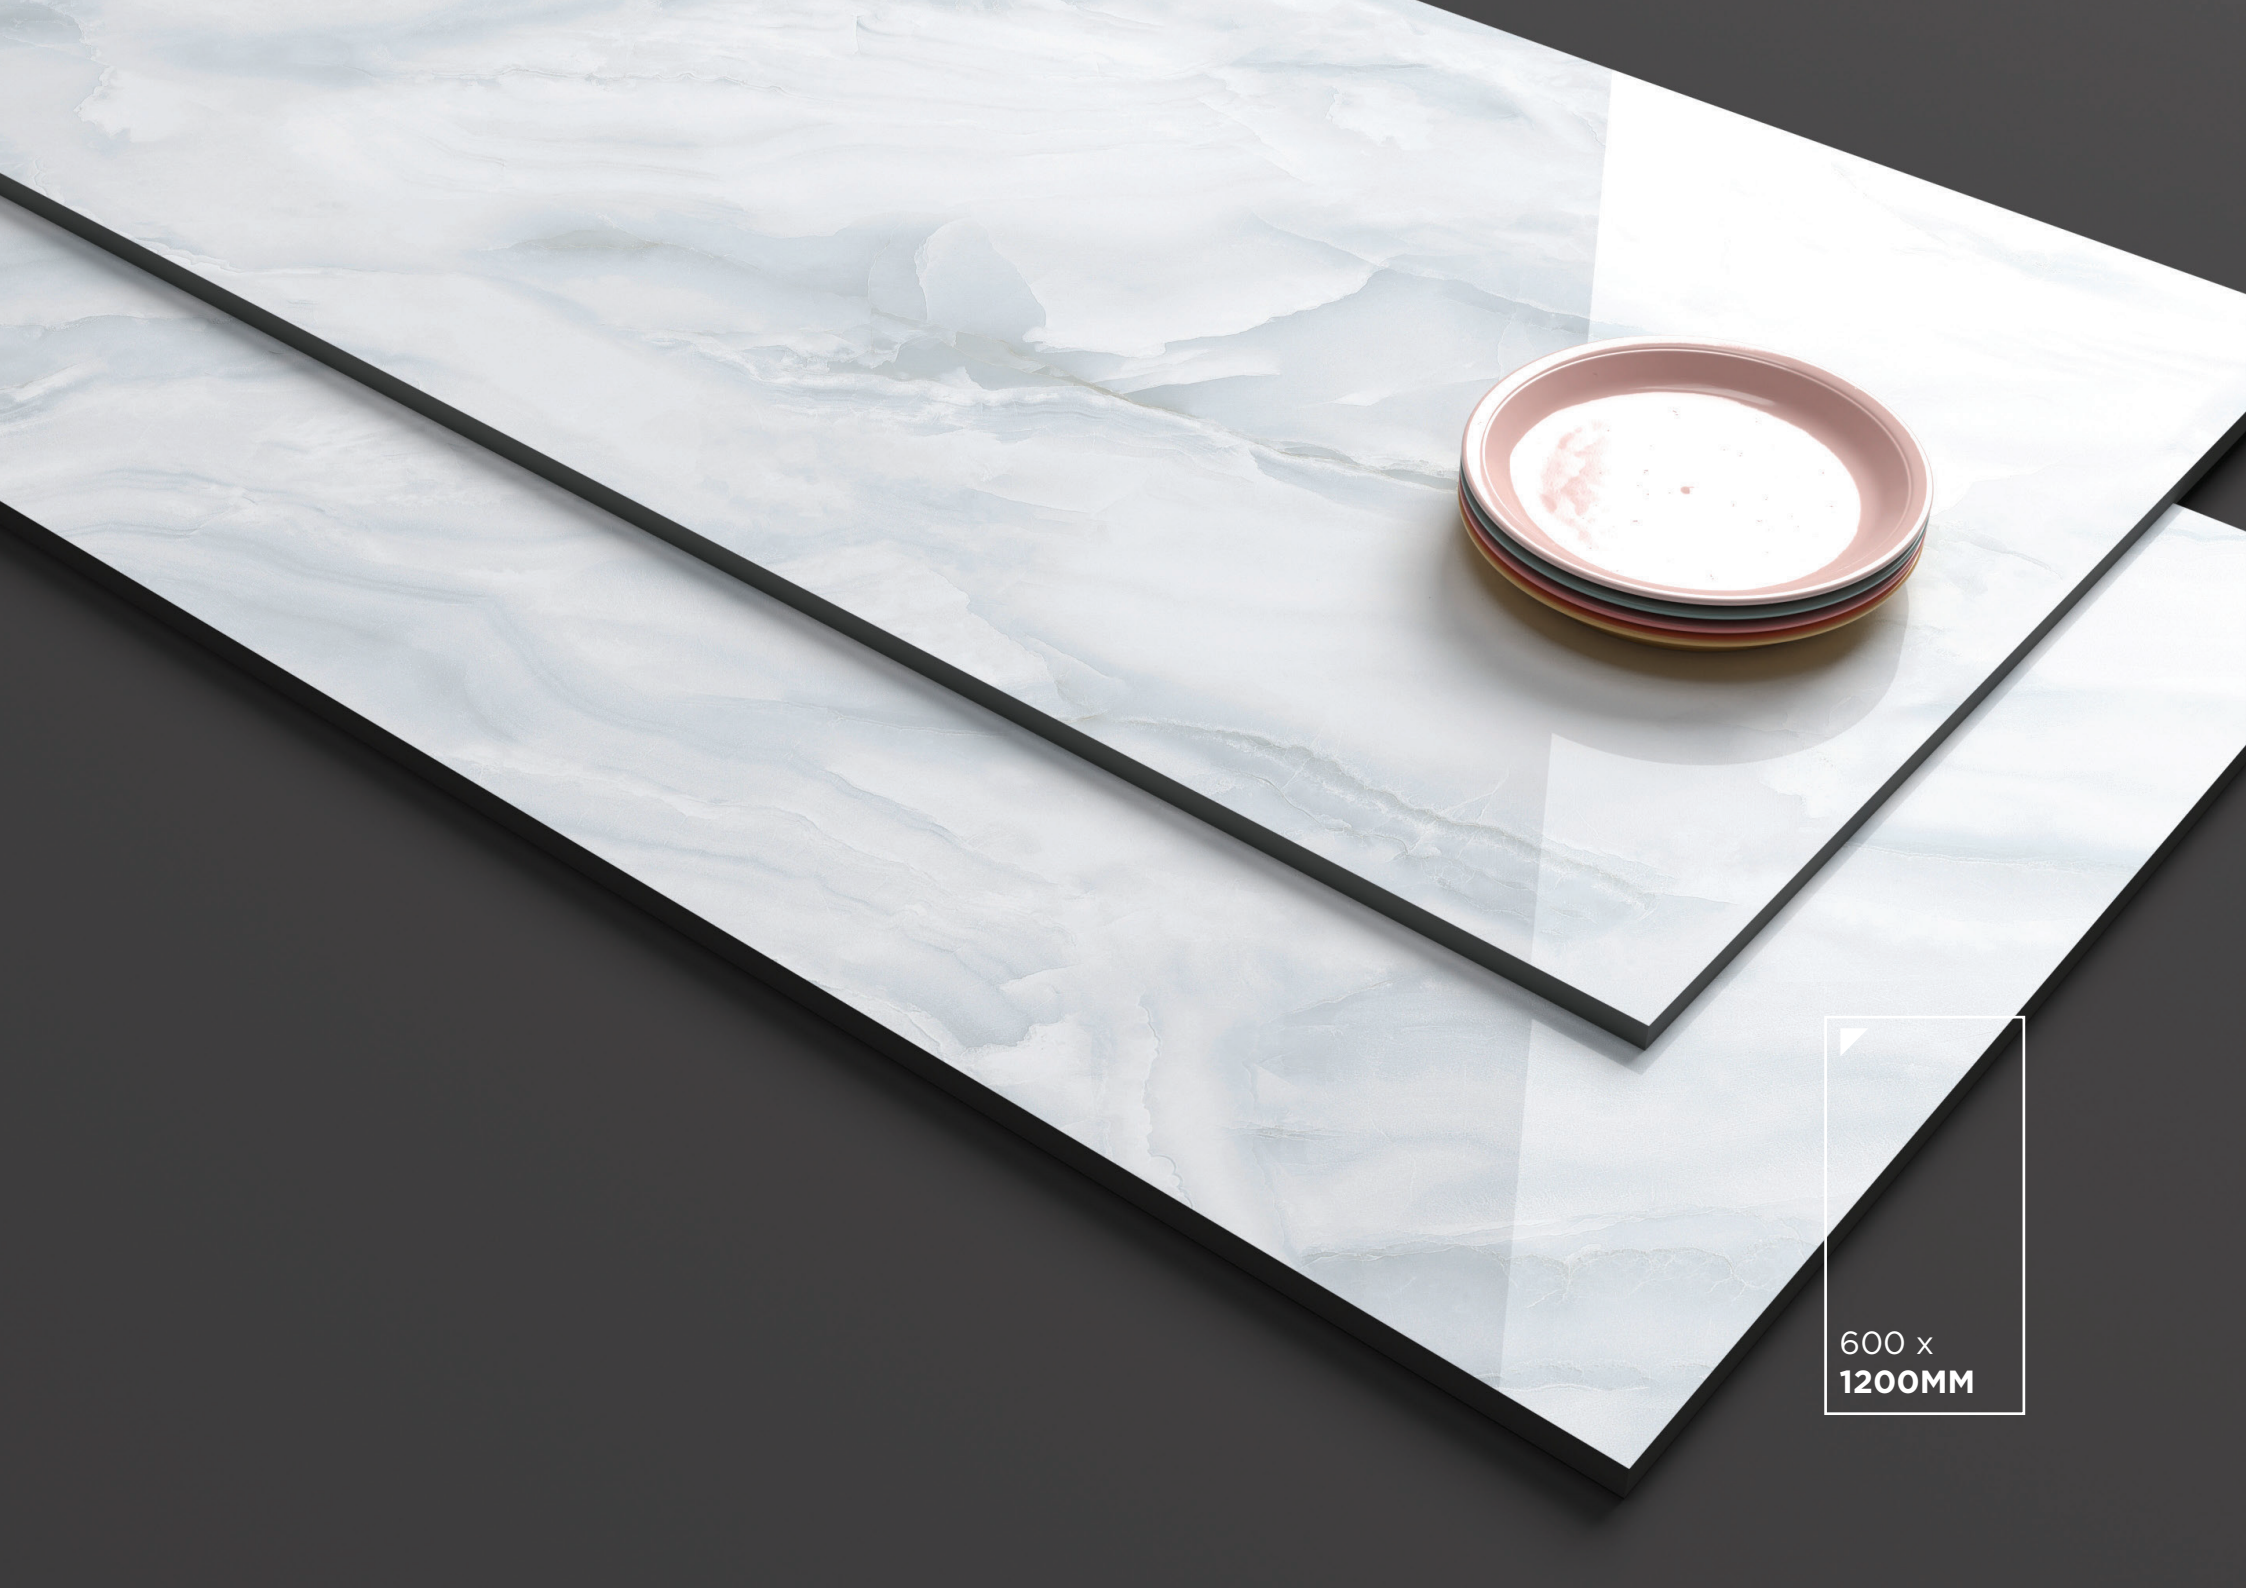

600 x
1200MM

ENDLESS
SERIES

ICE DINOVA

NEW

Finish:
Polished endless

Size:
600 x 1200MM

Random:
4 faces

Glazed
Vitrified
Tiles