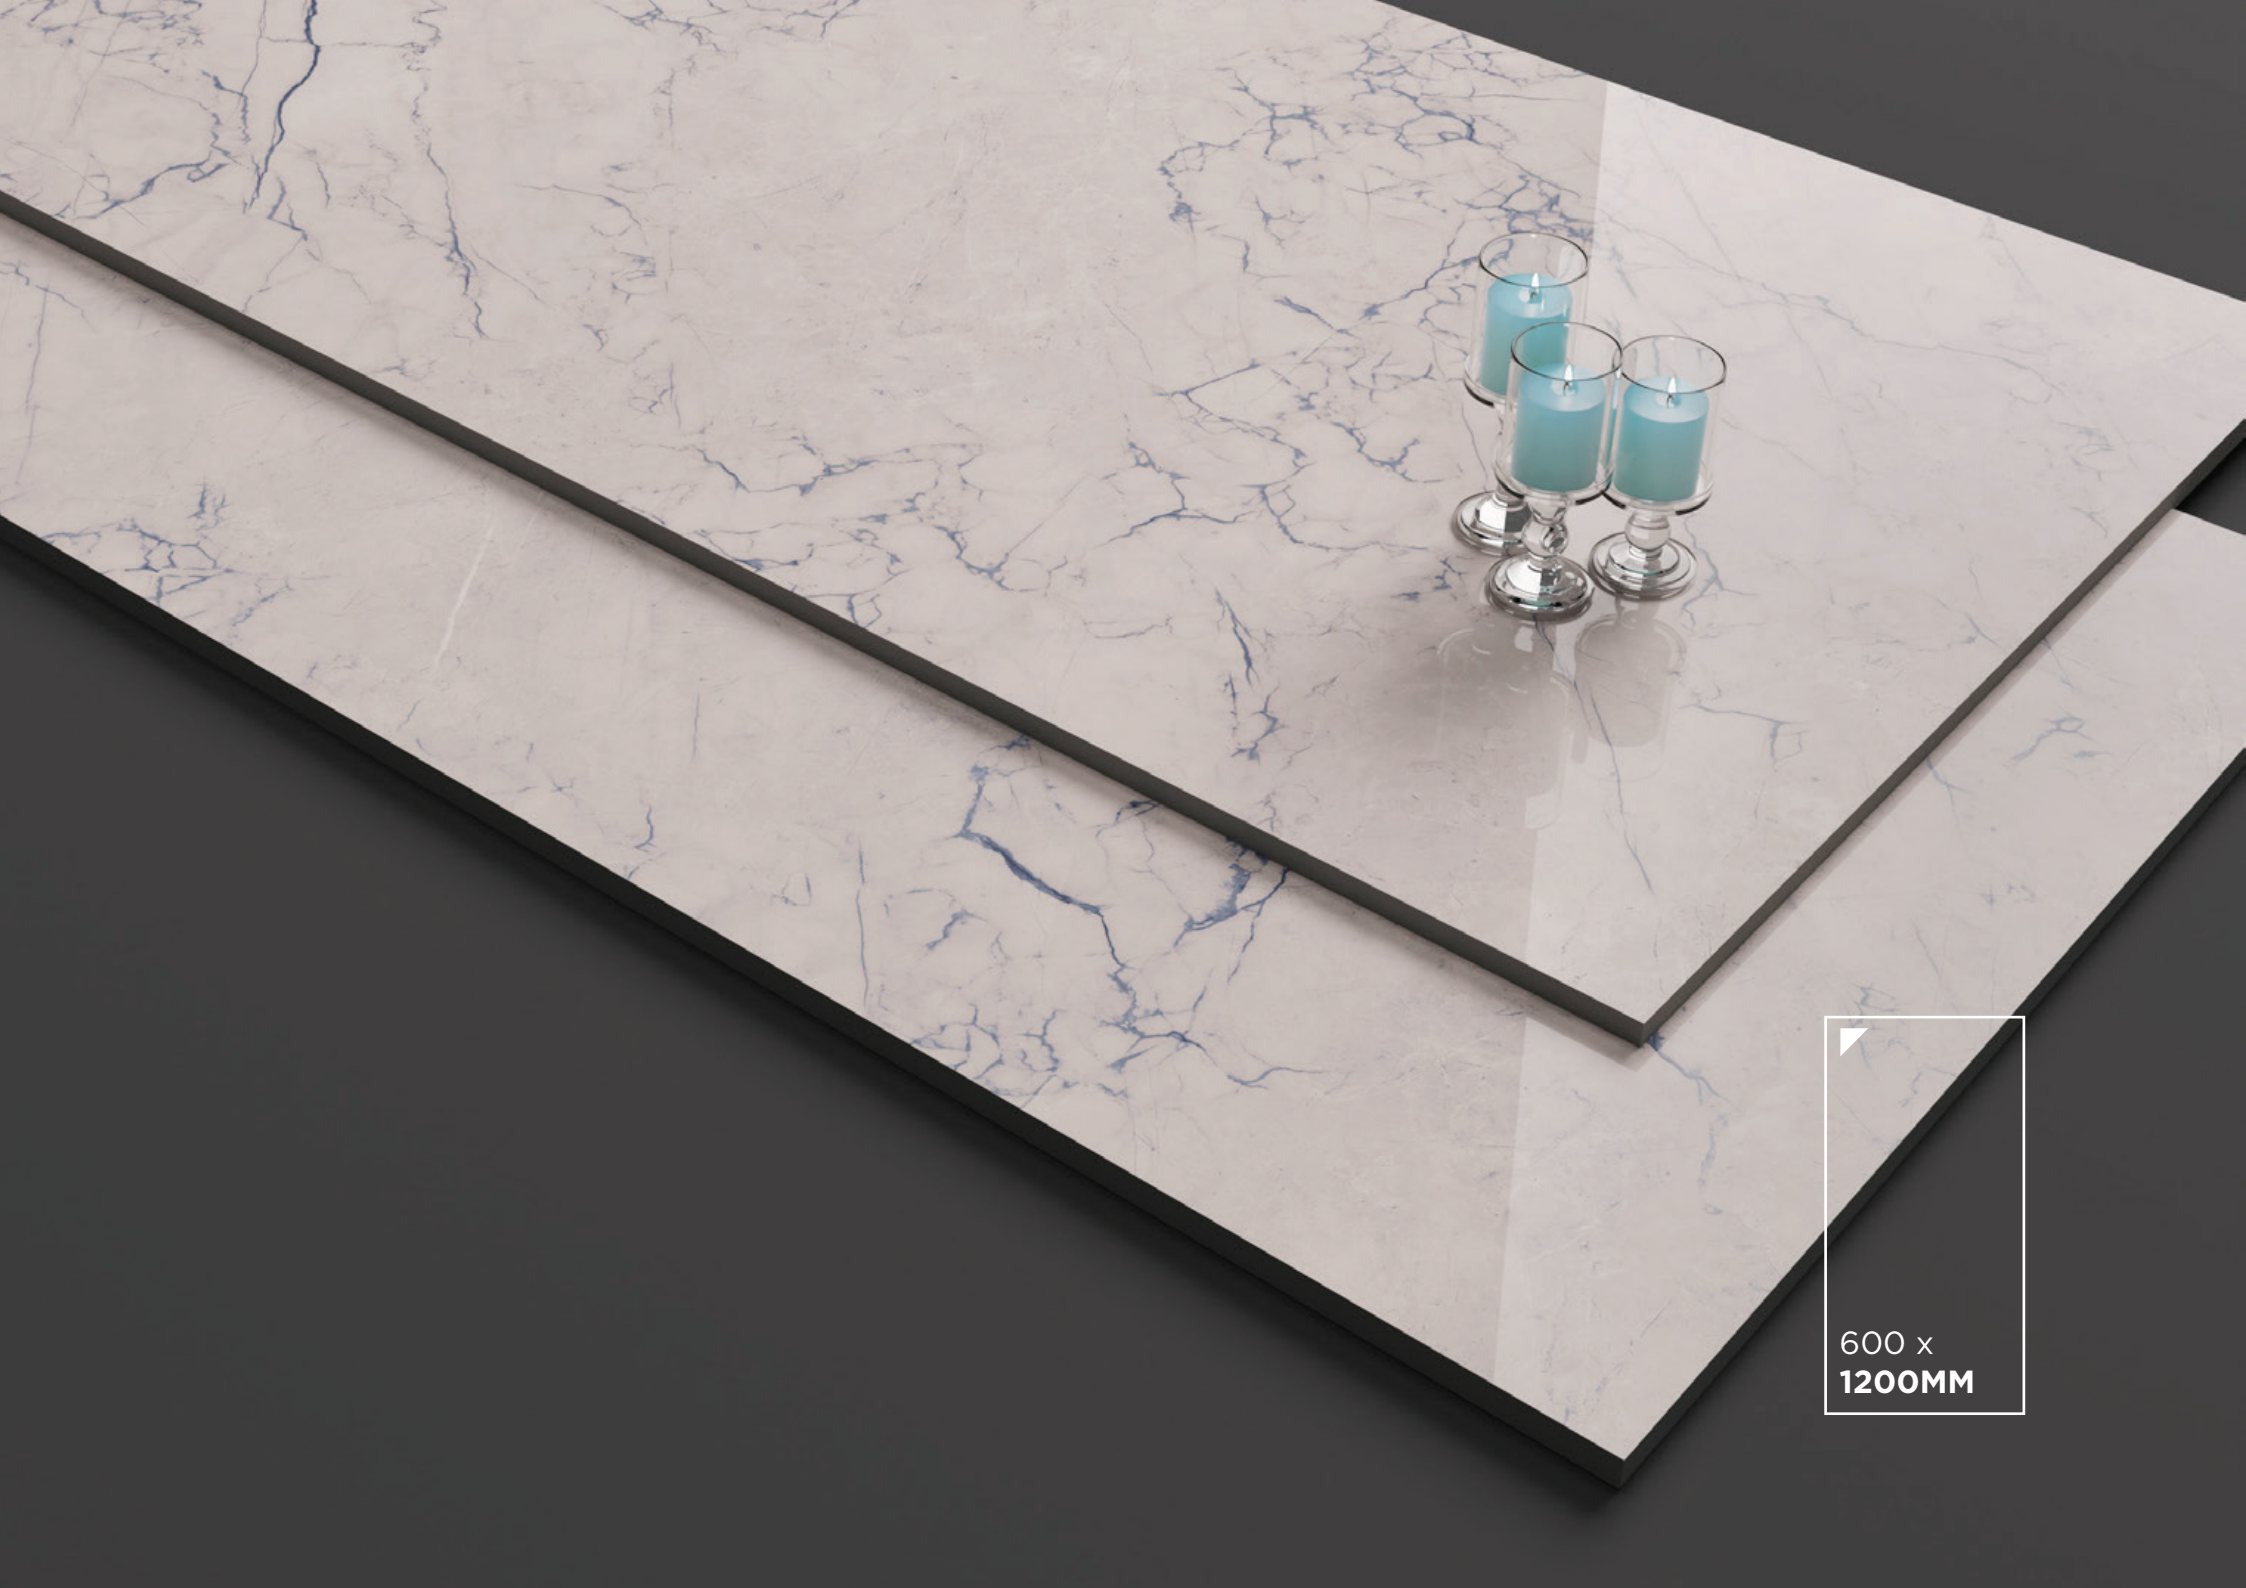

600 x
1200MM