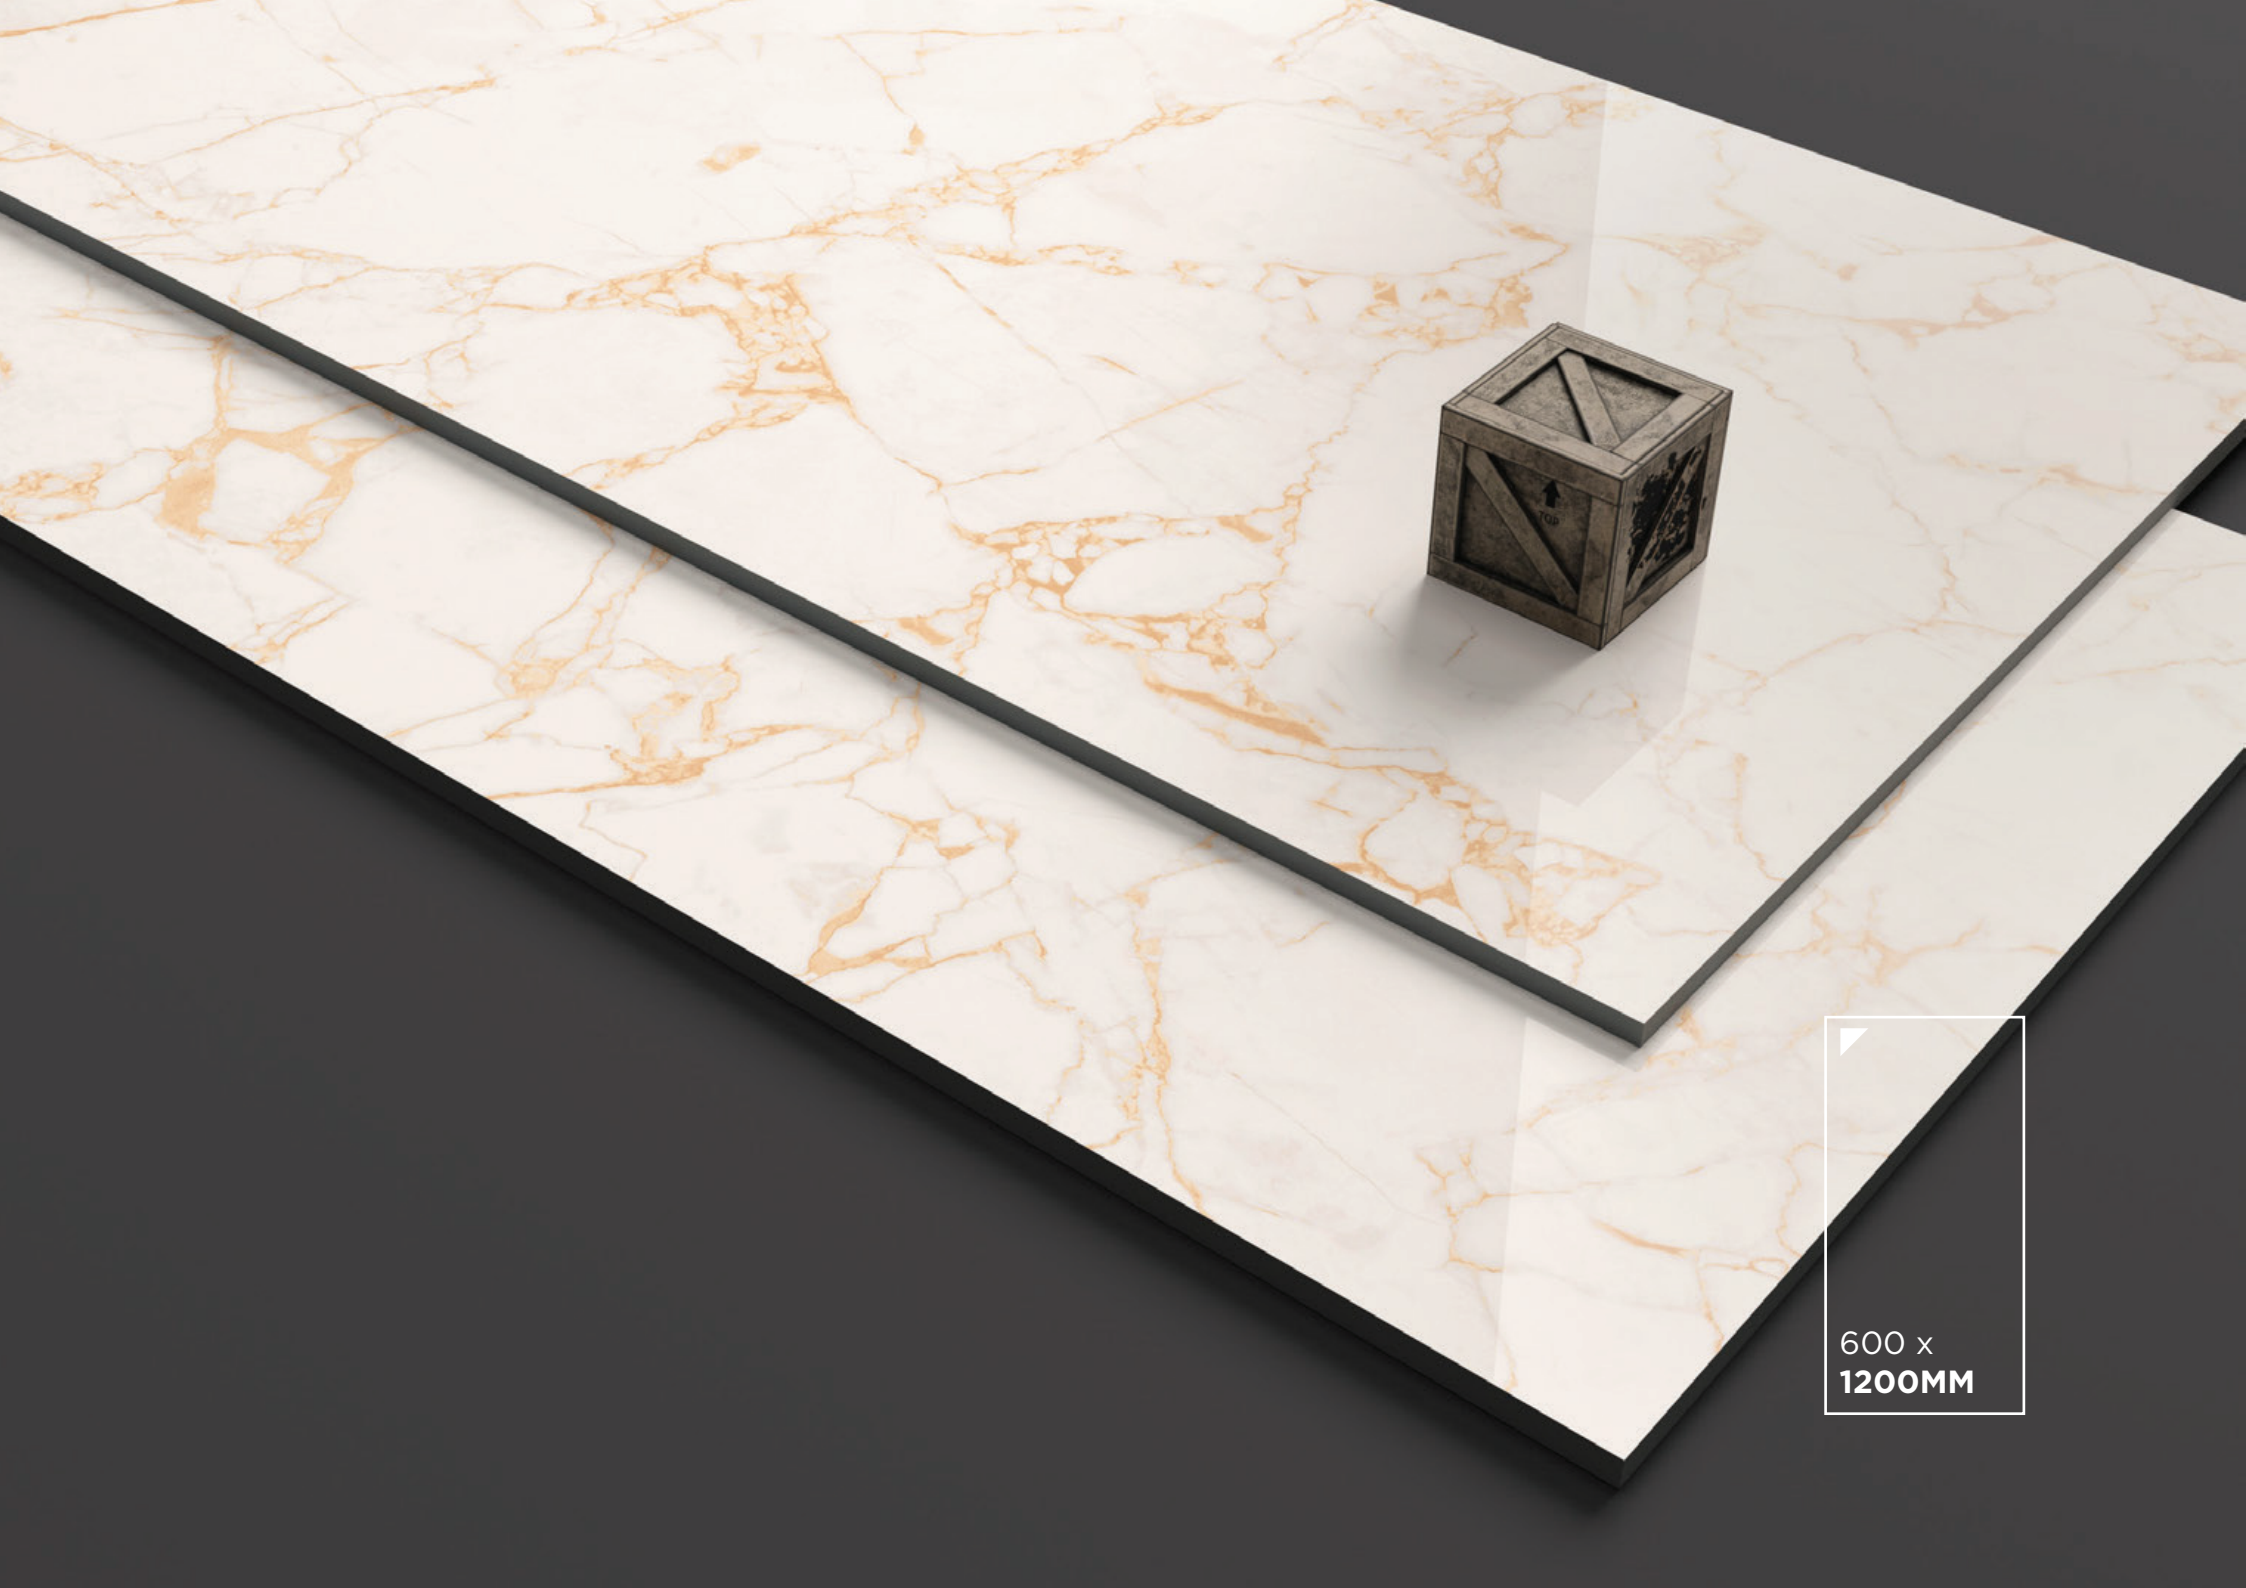

SOPER MINT

Finish:

Polished endless

Size:

600 x 1200MM

Random:

4 faces

Also available in:

**Rocker |
Gloster |**

Glazed
Vitrified
Tiles

600 x
1200MM

ENDLESS
SERIES

SOPER GOLD

Finish:

Polished endless

Size: