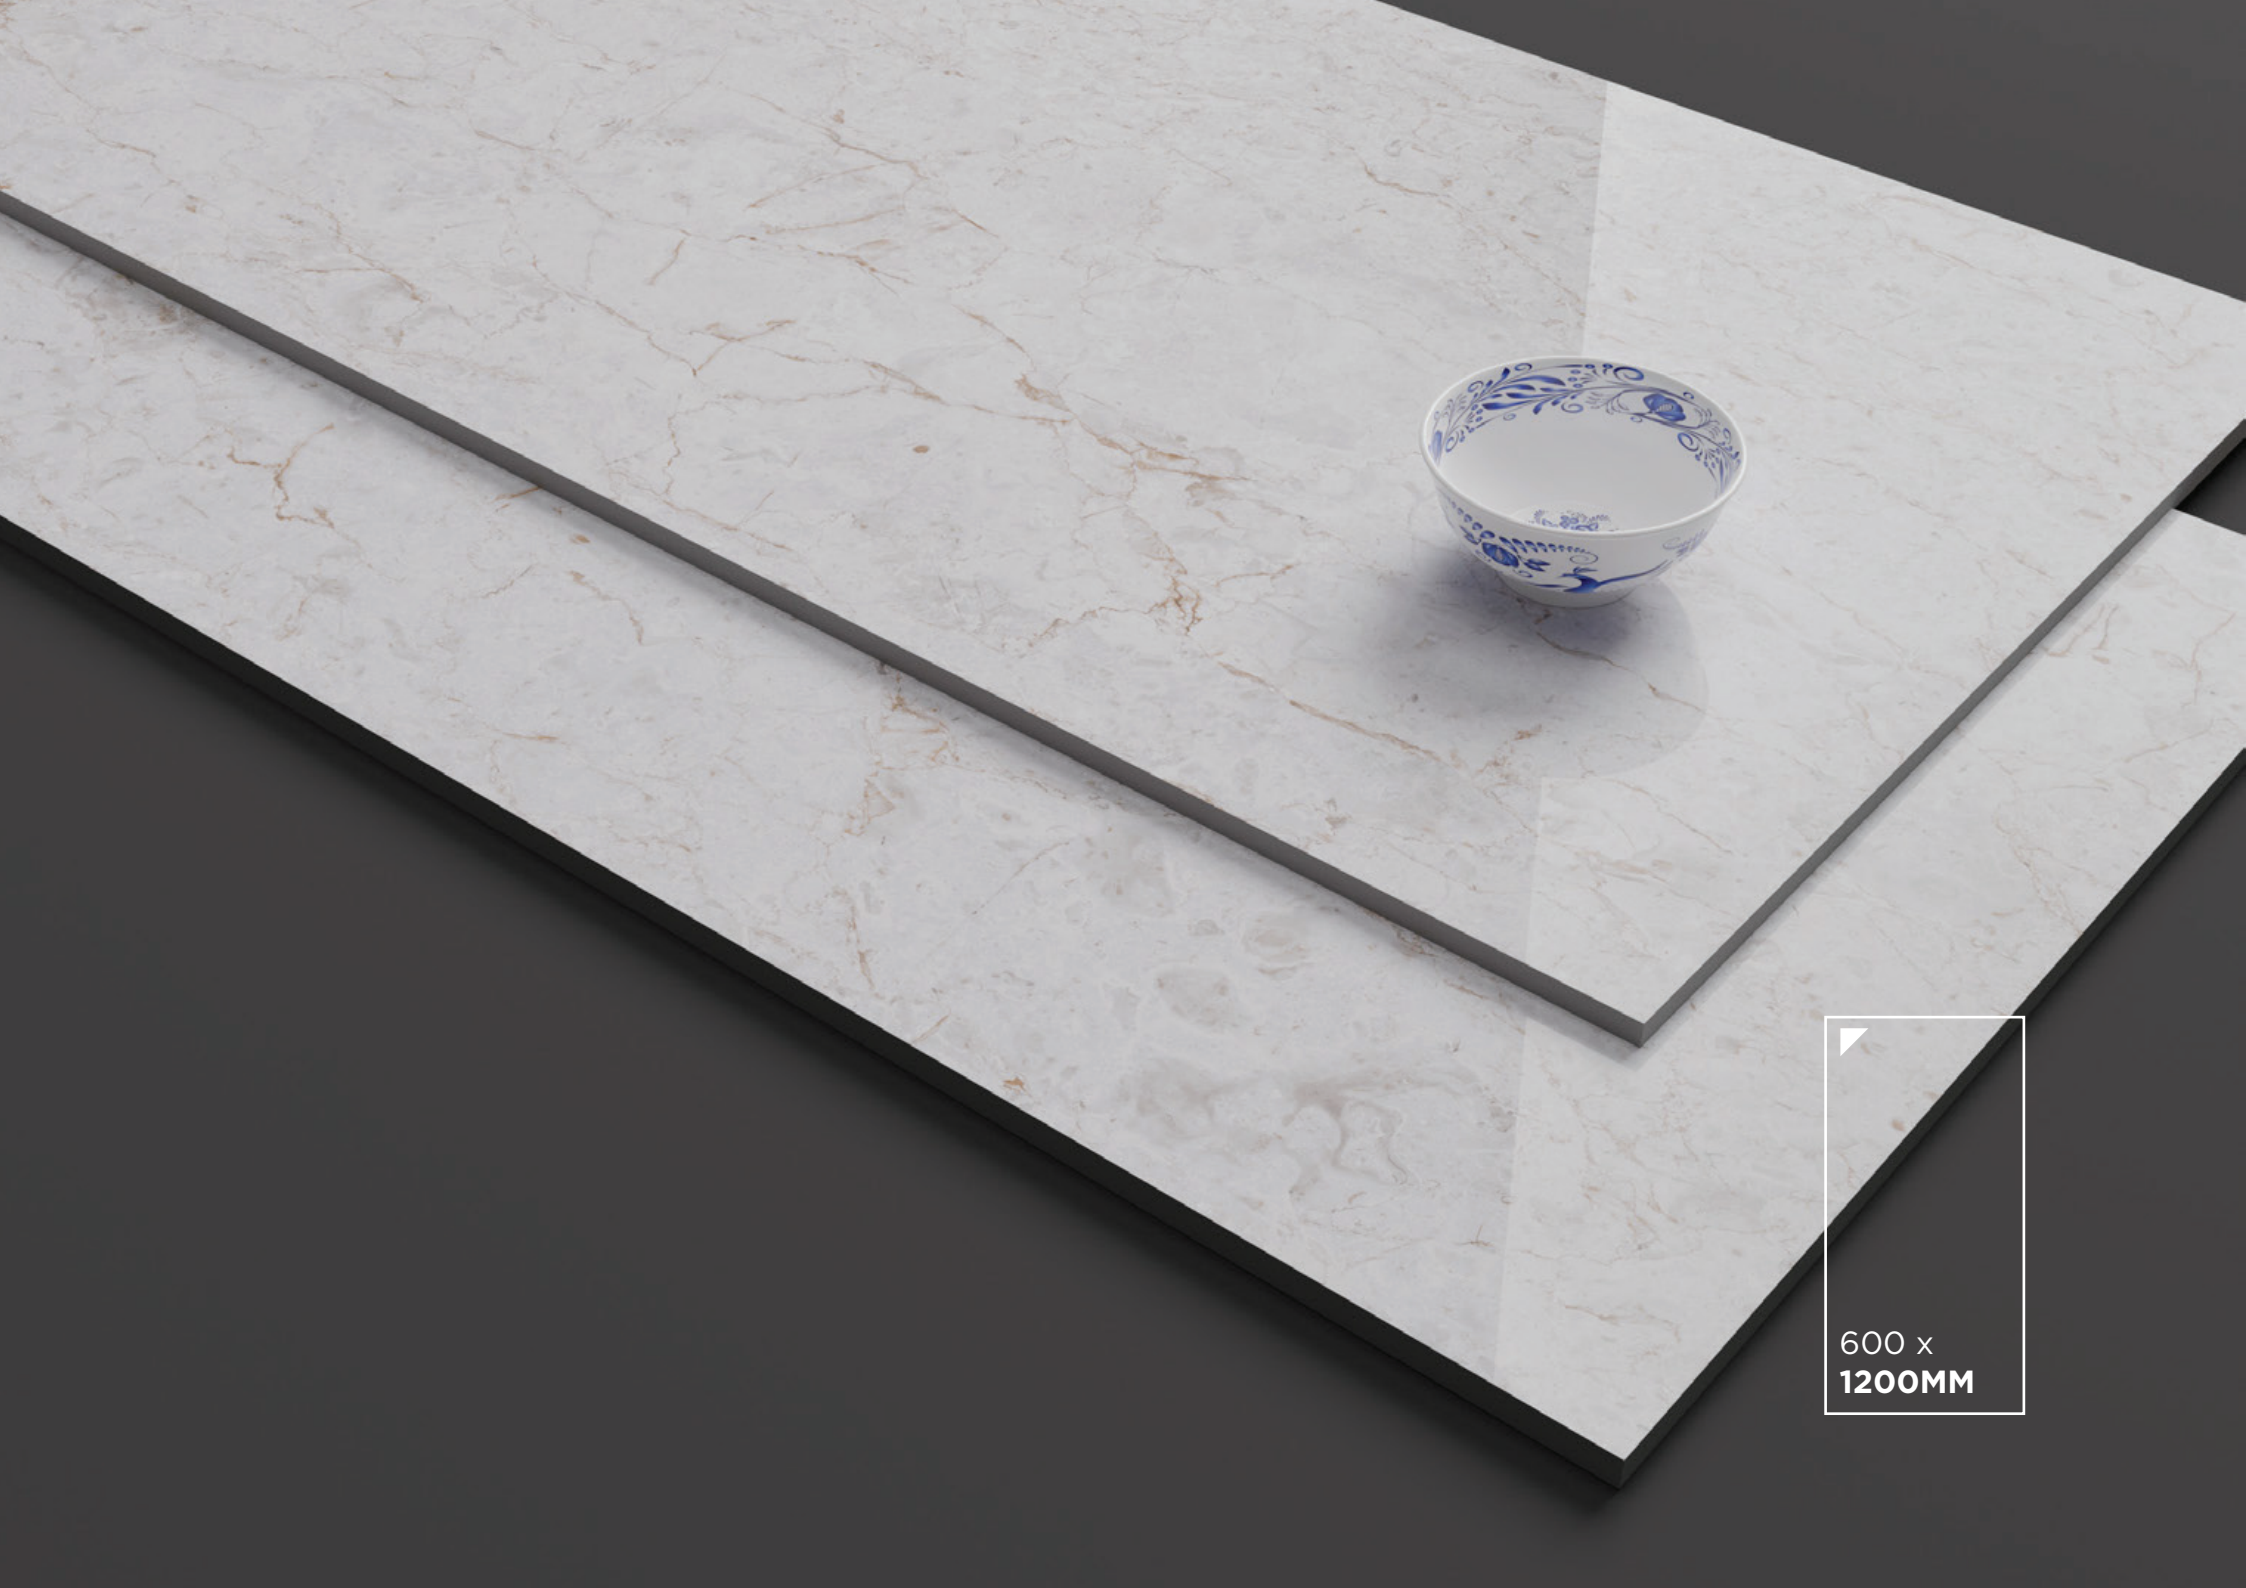

ENDLESS
SERIES

TUSCAN IVORY

Finish:
Polished endless

Size:
600 x 1200MM

Random:
4 faces

Also available in:

**Rocker |
Gloster |**

Glazed
Vitrified
Tiles