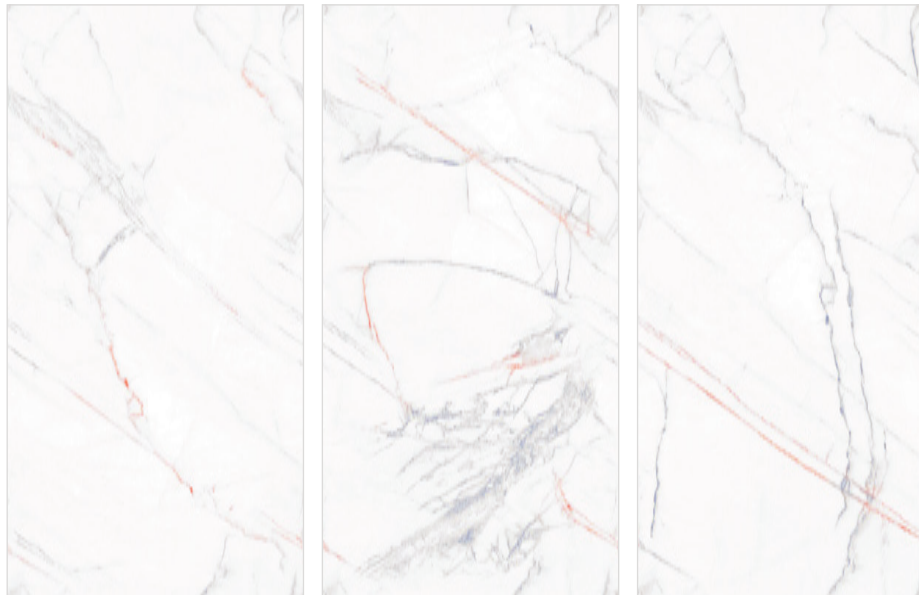

ENDLESS
SERIES

MARLINA WHITE

Finish:
Polished endless

Size:
600 x 1200MM

Random:
4 faces

Glazed
Vitrified
Tiles