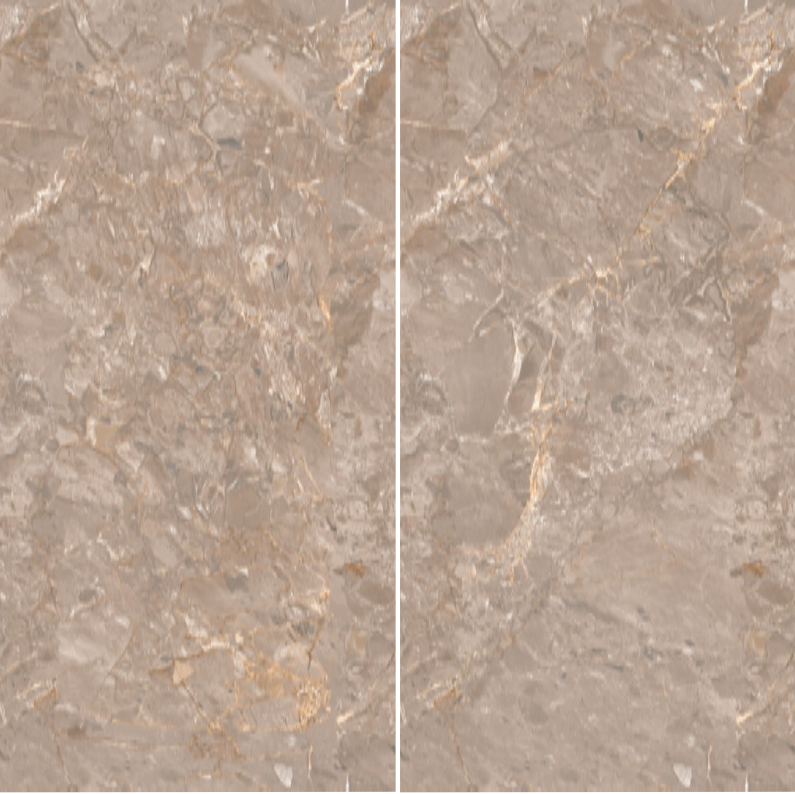

ENDLESS
SERIES

ORACLE BROWN

Finish: **Polished endless** | Size: **600 x 1200MM**

Random: **4 faces**