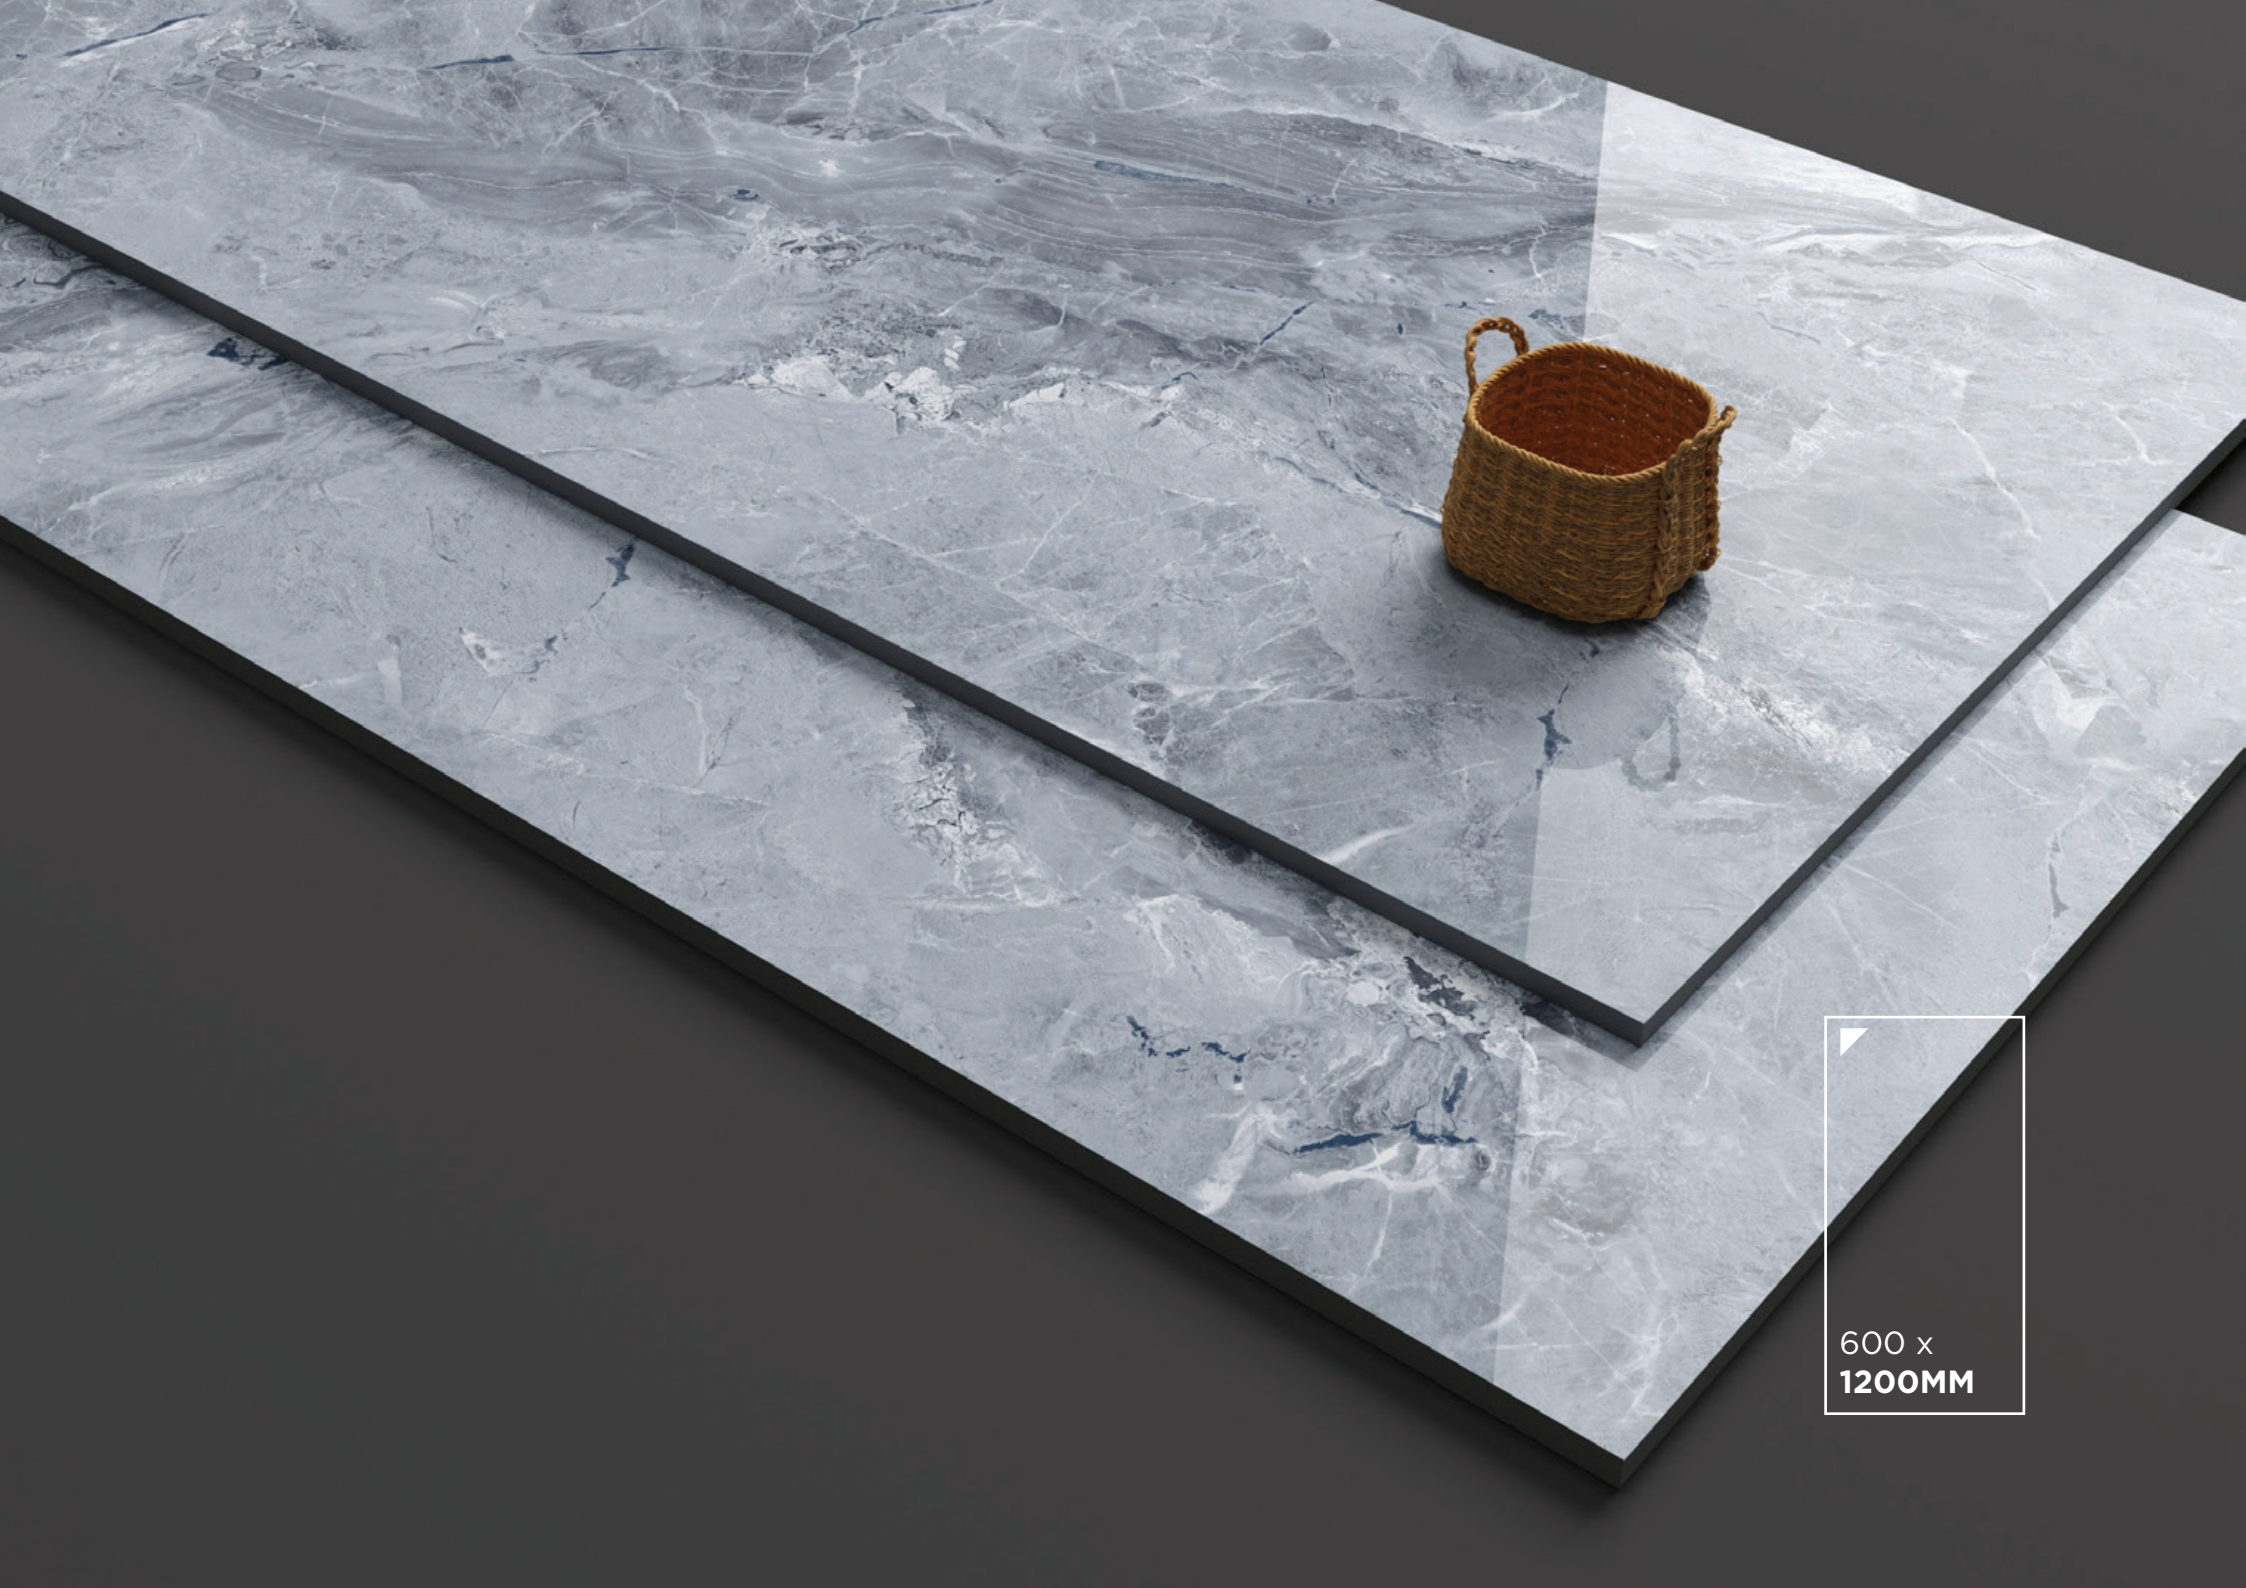

600 x
1200MM