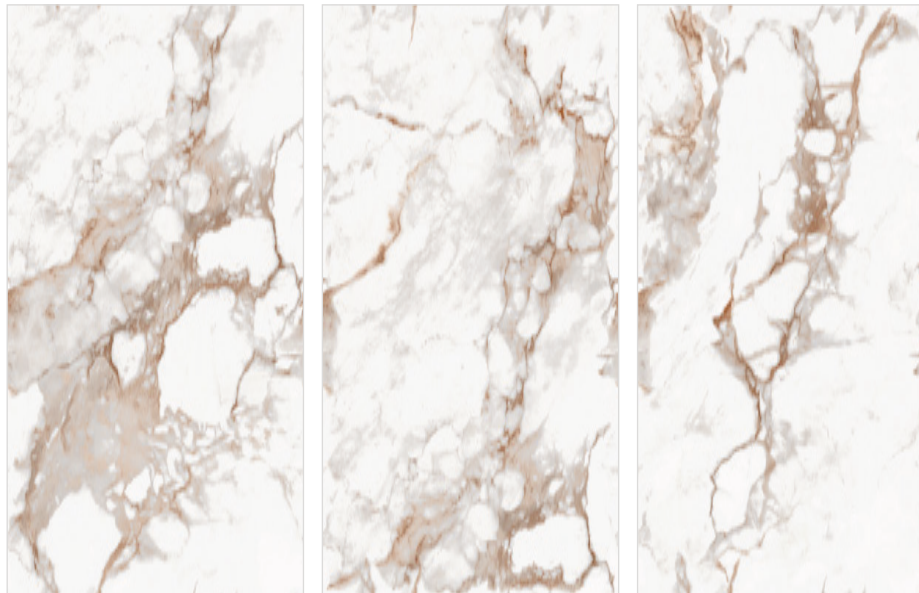

ENDLESS
SERIES

LATINA BIANCO

Finish: **Polished endless** | Size: **600 x 1200MM**

Random: **6 faces**

Glazed
Vitrified
Tiles