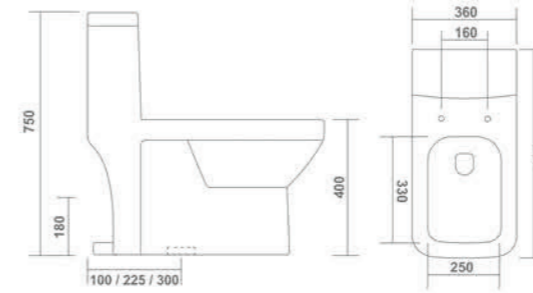

L 665 W 360 H 750mm
S trap : 225mm, 300mm (9".12")
P trap : 180mm (7")

ONE PIECE CLOSET

VIPER - 1010

L 640 W 360 H 720mm
S trap : 100mm, 225mm, 300mm (4", 9", 12")
P trap : 180mm (7")

VERO - 1012

L 640 W 360 H 730mm
S trap : 225mm, 300mm (9".12")
P trap : 180mm (7")

ONE PIECE CLOSET

VIOLIN - 1013

L 665 W 360 H 740mm
 S trap : 225mm, 300mm (9", 12")
 P trap : 180mm (7")

ONE PIECE CLOSET

VOLVO - 1015

L 700 W 360 H 750mm
 S trap : 100mm, 225mm, 300mm (4", 9", 12")
 P trap : 180mm (7")