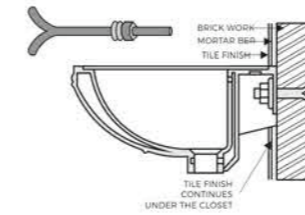

WALL HUNG CLOSET

SR. NO.	NAME	DISTANCE BETWEEN INLET & OUTLET	DISTANCE BETWEEN RACK BOLT
1	SCALA	250	180-230
2	SYDNEY	135	220
3	SILVER	135	180
4	SPARK	135	180
5	SWEDEN	135	180-230
6	SPIRAL	135	180-230
7	ZETA	135	180-230
8	STALON	135	180
9	SWORD	135	180
10	SUMMER	135	180-230
11	STUDIO	135	180-230
12	SALVIA	135	180
13	SAM	135	180-230
14	SOUL	135	180
15	SOCCER	135	235
16	SKODA	125	180
17	SQUAT	135	180-230
18	SUNNY	135	180
19	SNOW	130	190-240
20	SMART	135	180
21	SHARK	135	230
22	SPIRIT	135	190-240
23	SIGMA	135	180
24	SMOKE	135	230
25	ELEGANT	135	180-230
26	STAR	135	180-230
27	SILK	135	230
28	SATIN	135	200-240
29	SUN	135	230
30	STYLE-RIMLESS	135	180-230
31	STYLE	135	230
32	STONE	135	230
33	SANTA	135	230
34	SIMON	135	180-230
35	SAND	135	230
36	SIMPLE	135	180

TECHNICAL SPECIFICATION

WALL HUNG BASIN

As per shown in the picture, the rag bolt must be grouted into the cement/concrete wall. The bolts must be fixed to the cement/concrete wall. Allow setting & checking than install it using nut and washer.

COUNTER WASHBASIN

At the beginning

1. A skilled or experienced person should install counter lavatories.
2. Avoid using adhesive with this product.
3. Check the waste area and supply tubing if required.
4. Do not open the lavatory from its protective carton until you are ready for installation.
5. Please follow all local building and plumbing codes.