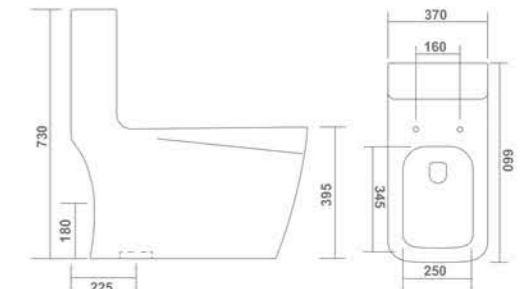

ONE PIECE CLOSET

METRO - 1008

L 660 W 370 H 730mm
S trap : 225mm (9") P trap : 180mm (7")

New Arrival