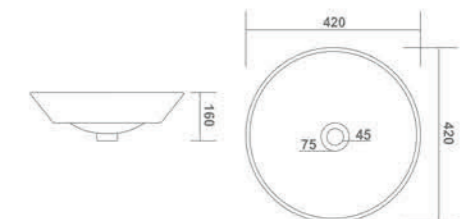

TROOP - B - 4090
L 320 W 320 H 120mm
(13"x13"x5")

TABLE TOP BASIN

TROOP - C - 4091
L 320 W 320 H 120mm
(13"x13"x5")

THIN RIM

Basin bowl with only 5mm thickness

Elegant THIN EDGE basin with fine edges that is only 5 mm in thickness. The attractive clay art is made by the innovative material.

TROOP - D - 4092
L 320 W 320 H 120mm
(13"x13"x5")

COUNTER BASIN

OLIVER - 5001
L 550 W 395 H 130mm (22"x16"x5")

COUNTER BASIN

OSCAR - 5002
L 390 W 390 H 160mm
(15"x15"x6")

OMEGA - 5003
L 420 W 420 H 160mm
(17"x17"x6")