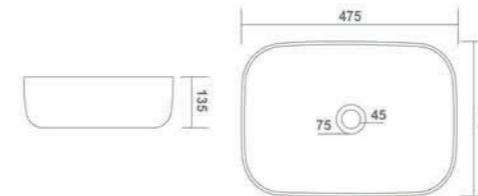

TESSA - 4041
L 480 W 380 H 135mm
(19"x15"x5")

stylish
contemporary
curve

TABLE TOP BASIN

THRILL - 4042
L 480 W 300 H 160mm
(19"x12"x6")

TENNIS - A - 4045
L 475 W 340 H 135mm
(19"x13"x5")

TABLE TOP BASIN

AMBER - 4043
L 480 W 370 H 125mm
(19"x15"x5")