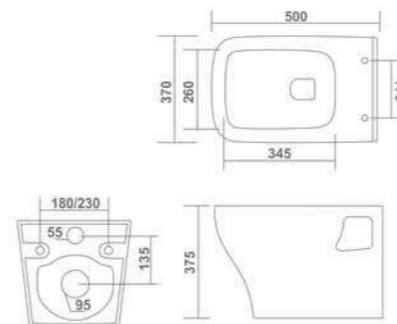

L 665 W 360 H 750mm
S trap : 225mm, 300mm (9".12")
P trap : 180mm (7")

ONE PIECE CLOSET

VIPER - 1010

L 640 W 360 H 720mm
S trap : 100mm, 225mm, 300mm (4", 9", 12")
P trap : 180mm (7")

VERO - 1012

L 640 W 360 H 730mm
S trap : 225mm, 300mm (9".12")
P trap : 180mm (7")

WALL HUNG CLOSET

New Arrival

SUNNY - 2018
L 495 W 365 H 375mm

SMART - 2020
L 500 W 350 H 360mm

WALL HUNG CLOSET

SHARK - 2021
L 550 W 390 H 380mm

WALL HUNG CLOSET

SIGMA - 2023
L 490 W 355 H 330mm

SPIRIT - 2022
L 520 W 360 H 350mm

SMOKE - 2024
L 550 W 370 H 350mm

WALL HUNG CLOSET

ELEGANT - 2025
L 535 W 350 H 360mm

New Arrival

WALL HUNG CLOSET

SILK - 2027
L 510 W 365 H 340mm

STAR - 2026
L 500 W 370 H 375mm