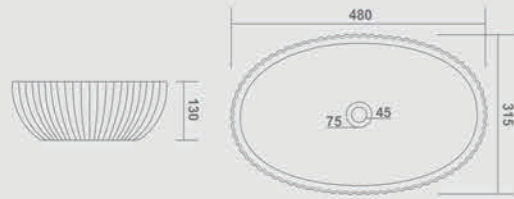

New Arrival

JENNY - A - 4082
L 390 W 325 H 130mm
(16"x13"x5")

JENNY - B - 4083
L 390 W 320 H 130mm
(16"x13"x5")

New Arrival

TABLE TOP BASIN

ARMANI - 4084
L 520 W 325 H 120mm (20"x13"x5")

TABLE TOP BASIN

ANGEL - 4085
L 405 W 405 H 170mm
(16"x16"x7")

New Arrival

TRUMAN - 4086
L 475 W 365 H 150mm
(19"x14"x6")

TABLE TOP BASIN

ARROW - 4087
L 480 W 315 H 130mm
(19"x12"x5")

TROOP - A - 4089
L 330 W 330 H 120mm
(13"x13"x5")

TABLE TOP BASIN

ABROAD - 4088
L 405 W 405 H 115mm
(16"x16"x5")

TROOP - B - 4090
L 320 W 320 H 120mm
(13"x13"x5")

TABLE TOP BASIN

TROOP - C - 4091
L 320 W 320 H 120mm
(13"x13"x5")

THIN RIM

Basin bowl with only 5mm thickness

Elegant THIN EDGE basin with fine edges that is only 5 mm in thickness. The attractive clay art is made by the innovative material.