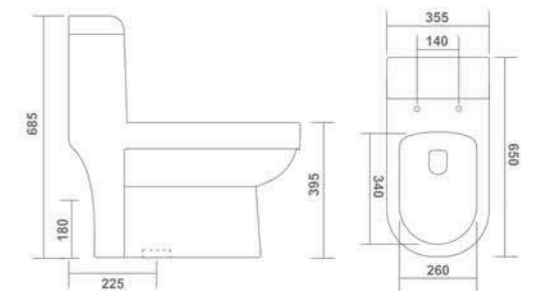

VISION - 1016

L 650 W 355 H 685mm
S trap : 225mm (9")
P trap : 180mm (7")