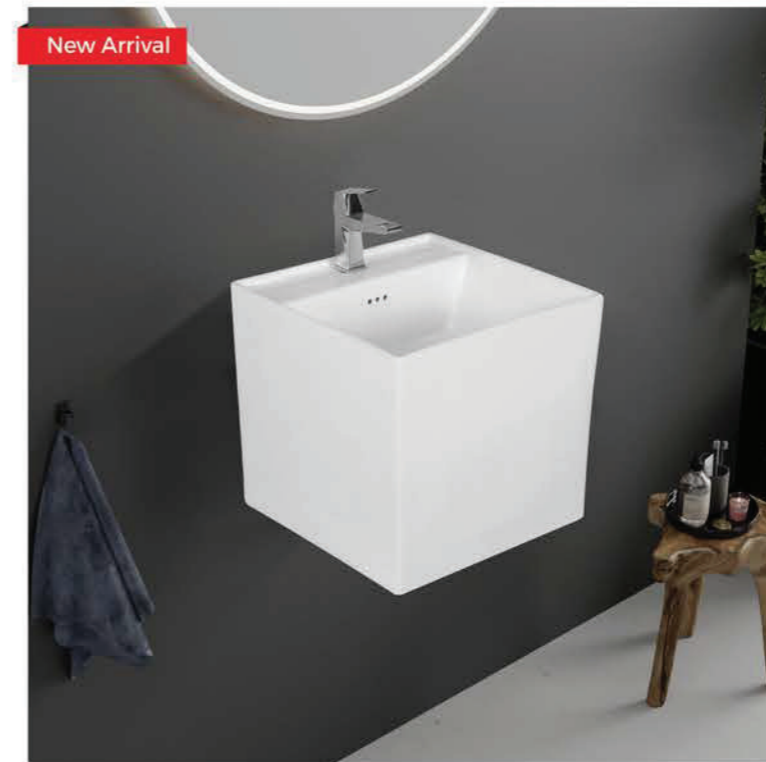

LAVISH - 6051
L 455 W 445 H 760mm (18"x18"x30")

New Arrival

WALL INTEGRATED WASH BASIN

ROLLENCE - 6052
L 380 W 340 H 630mm
(15"x13"x25")

New Arrival

AXEL - 6053
L 430 W 430 H 405mm
(17"x17"x16")

WALL INTEGRATED WASH BASIN