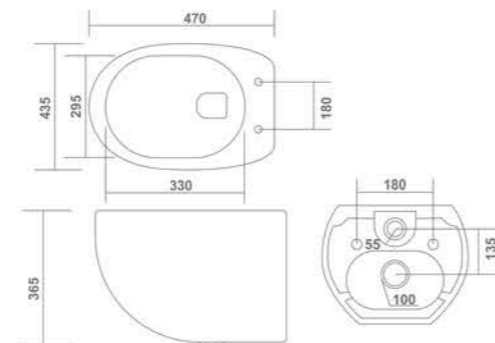

WALL HUNG CLOSET

SILVER - 2003
L 510 W 360 H 340mm

- RIMLESS DESIGN
- SOFT CLOSE SEAT COVER
- AVAILABLE 8 COLORS

New Arrival

WALL HUNG CLOSET

SWEDEN - 2005
L 480 W 340 H 350mm

- RIMLESS DESIGN
- SOFT CLOSE SEAT COVER
- AVAILABLE 8 COLORS

New Arrival

New Arrival

- RIMLESS DESIGN
- SOFT CLOSE SEAT COVER

Single **Punch**
Tornado