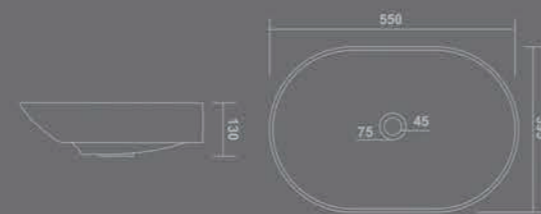

COUNTER BASIN

OLIVER - 5001
L 550 W 395 H 130mm (22"x16"x5")