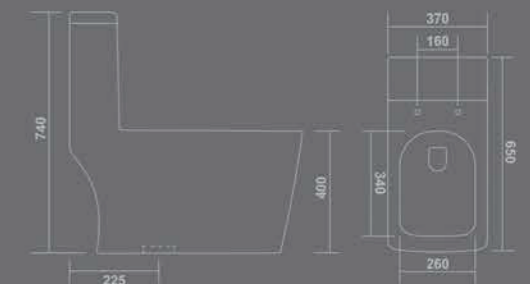

ONE PIECE CLOSET

VALKIN - 1001
 L 650 W 370 H 740mm
 S trap : 225mm (9")

- 6D 4D FLUSH TECHNOLOGY
- RIMLESS DESIGN
- SIPHONIC FLUSH
- SOFT CLOSE SEAT COVER
- DUAL FLUSH
- AVAILABLE 3 COLORS

ONE PIECE CLOSET