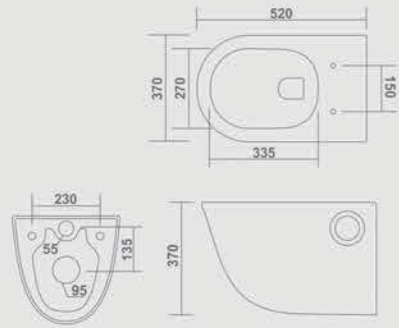

WALL HUNG CLOSET