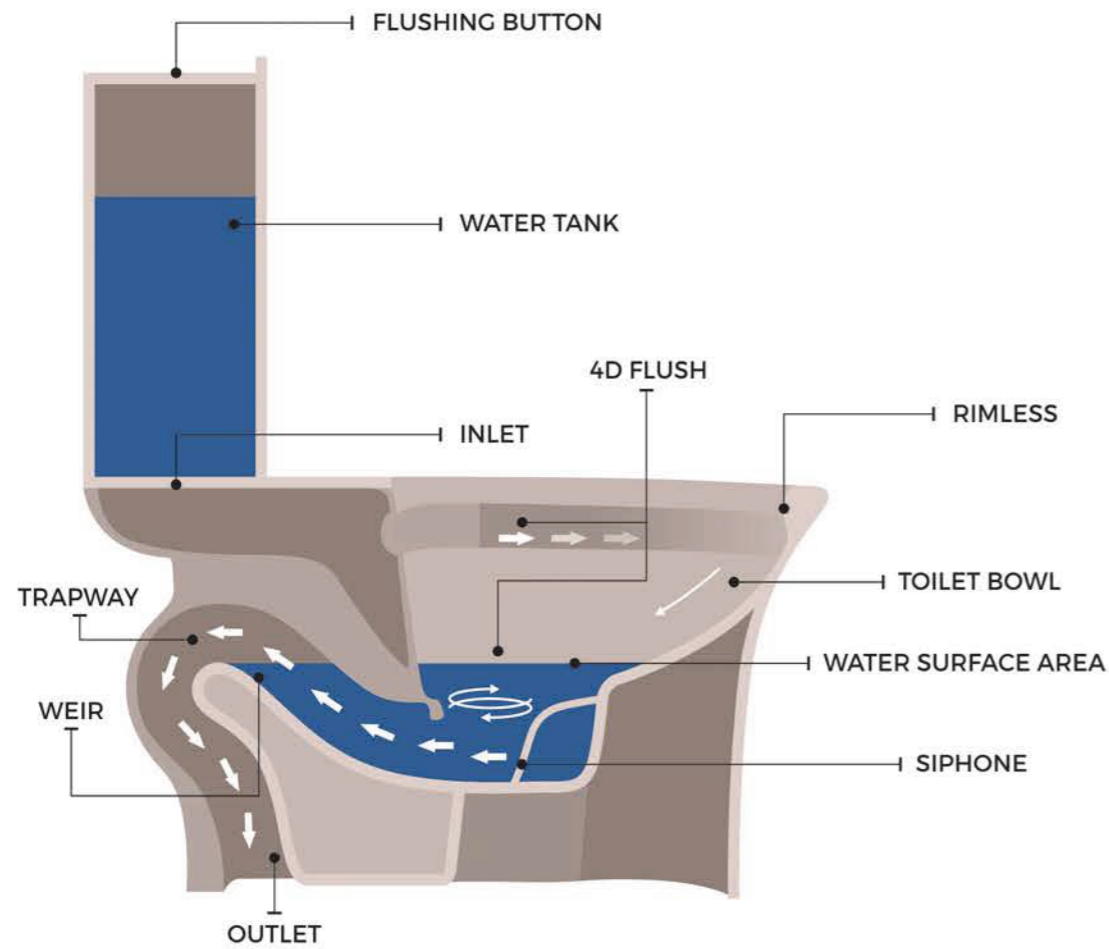

FLUSH TECHNOLOGY

TORNADO

Tornado flush system features two powerful nozzle that will create a cyclonic rinsing action. It will reduce waste buildup & keeps the bowl neat and clean. This high-efficiency mechanism is more effective in one flush that most toilets are with multiple flushes.

SIPHONIC WITH TORNADO

The combination of siphonic & tornado will bring the highest quality of hygiene into your bathrooms. With the help of this advanced & one of the easiest to maintain flushing systems, it'll be easier to keep up with cleanliness in just a second. We introduce you to brand new features 4D & 5D flushing system.

WASHDOWN

The way wash down flushing works is very simple. It will use the weight and gravitational flow of water from a toilet bowl. It will save your water effectively as it includes dual flushing.

-  **13** ONE PIECE CLOSET
-  **26** WALL HUNG CLOSET
-  **46** WATER CLOSET
-  **56** TABLE TOP BASIN
-  **94** COUNTER BASIN
-  **100** ONE PIECE BASIN
-  **104** WALL INTEGRATED WASH BASIN
-  **108** WASH BASIN WITH FULL PEDESTAL
-  **113** WASH BASIN WITH HALF PEDESTAL
-  **116** WALL HUNG BASIN
-  **136** URINAL
-  **139** PAN

the beauty of
simplicity

How It Work ?

Large water surface offers easy cleaning
 Extra large siphon jet for maximum power
 Elegant skirted design offers easy cleaning
 Large computer designed, fully glazed trap way
 reduces clogging.