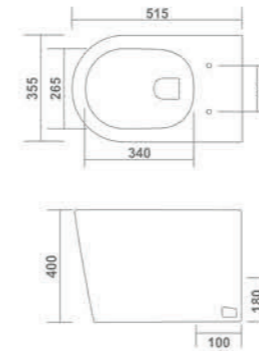

WATER CLOSET

SICASA - 3002
L 515 W 355 H 400mm
S trap : 100mm (4")
P trap : 180mm (7")

- RIMLESS DESIGN
- SOFT CLOSE SEAT COVER
- AVAILABLE IN 8 COLORS

SELFIE - 3003
L 500 W 360 H 400mm
S trap : 100mm (4")
P trap : 175mm (7")

- RIMLESS DESIGN
- SOFT CLOSE SEAT COVER
- AVAILABLE IN 8 COLORS