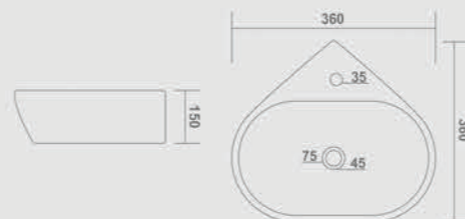

CORNER BASIN

CORNER BASIN