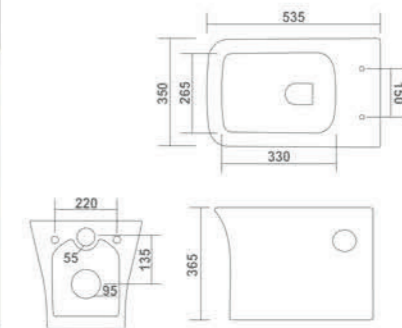

VECTOR - 1019
 L 700 W 380 H 670mm
 S trap : 225mm (9")
 P trap : 180mm (7")

ONE PIECE CLOSET

VISTA - 1018
 L 710 W 375 H 690mm
 S trap : 225mm (9")
 P trap : 180mm (7")

VILLA - 1020
 L 680 W 380 H 710mm
 S trap : 225mm (9")
 P trap : 180mm (7")

element of
perfection

WALL HUNG CLOSET

SCALA - 2001
L 555 W 360 H 390mm

-  RIMLESS DESIGN
-  SIPHONIC FLUSH
-  SOFT CLOSE SEAT COVER
-  UF SEAT COVER

WALL HUNG CLOSET

SYDNEY - 2002
L 535 W 350 H 365mm

-  3D FLUSH TECHNOLOGY
-  RIMLESS DESIGN
-  SIPHONIC FLUSH
-  SOFT CLOSE SEAT COVER
-  AVAILABLE IN 8 COLORS