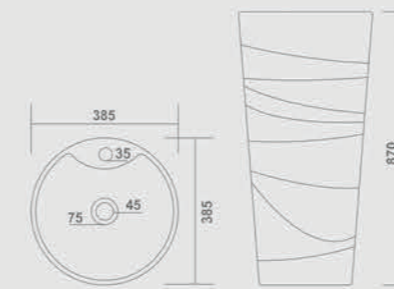

ONE PIECE BASIN

HEART - 6006
L 385 W 385 H 870mm
(15"x15"x34")