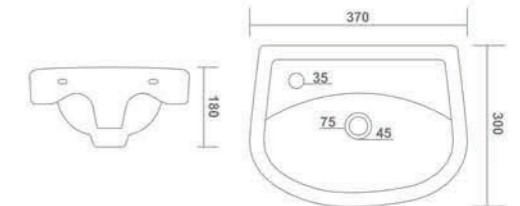

WALL HUNG BASIN

TAYLOR - 8036
L 400 W 300 H 140mm
(16"x12"x6")

WALL HUNG BASIN

New Arrival

RUSH - 8038
L 365 W 250 H 130mm
(14"x10"x5")