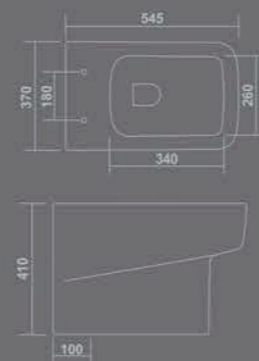

WATER CLOSET

- 5D FLUSH TECHNOLOGY
- RIMLESS DESIGN
- SIPHONIC FLUSH
- SOFT CLOSE SEAT COVER
- AVAILABLE IN 8 COLORS

WATER CLOSET

SICASA - 3002
L 515 W 355 H 400mm
S trap : 100mm (4")
P trap : 180mm (7")

- RIMLESS DESIGN
- SOFT CLOSE SEAT COVER
- AVAILABLE IN 8 COLORS

- RIMLESS DESIGN
- SOFT CLOSE SEAT COVER
- AVAILABLE IN 8 COLORS