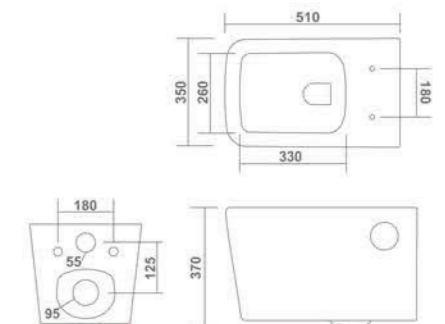

WALL HUNG CLOSET

SWORD - 2009
L 530 W 360 H 380mm

STUDIO - 2011
L 485 W 350 H 365mm

WALL HUNG CLOSET

SUMMER - 2010
L 490 W 365 H 340mm

SALVIA - 2012
L 480 W 345 H 360mm

WALL HUNG CLOSET

SAM - 2013
L 535 W 360 H 360mm

WALL HUNG CLOSET

SOC CER - 2015
L 510 W 365 H 360mm

SOUL - 2014
L 520 W 370 H 360mm

SKODA - 2016
L 510 W 350 H 370mm

WALL HUNG CLOSET

SQUAT - 2017
L 515 W 360 H 355mm

New Arrival

SNOW - 2019
L 520 W 365 H 350mm

WALL HUNG CLOSET

New Arrival

SUNNY - 2018
L 495 W 365 H 375mm

SMART - 2020
L 500 W 350 H 360mm

WALL HUNG CLOSET

SHARK - 2021
L 550 W 390 H 380mm

WALL HUNG CLOSET

SIGMA - 2023
L 490 W 355 H 330mm