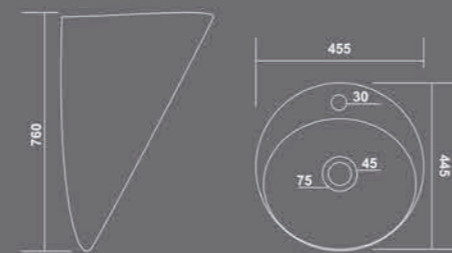

WALL INTEGRATED WASH BASIN

LAVISH - 6051
L 455 W 445 H 760mm (18"x18"x30")

New Arrival