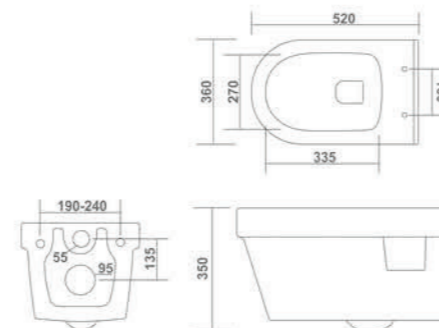

WALL HUNG CLOSET

WALL HUNG CLOSET