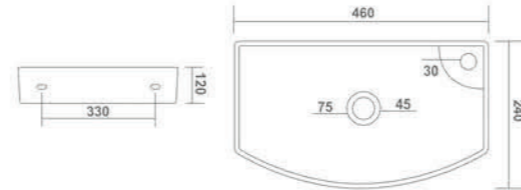

WALL HUNG BASIN

RUST - 8018
L 460 W 355 H 155mm
(18"x14"x6")

New Arrival