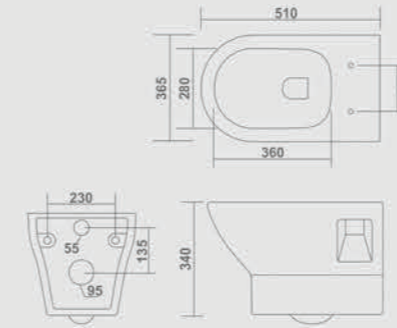

WALL HUNG CLOSET

New Arrival

SUNNY - 2018
L 495 W 365 H 375mm

SMART - 2020
L 500 W 350 H 360mm

WALL HUNG CLOSET

SHARK - 2021
L 550 W 390 H 380mm

WALL HUNG CLOSET

SIGMA - 2023
L 490 W 355 H 330mm

SPIRIT - 2022
L 520 W 360 H 350mm

SMOKE - 2024
L 550 W 370 H 350mm

WALL HUNG CLOSET

ELEGANT - 2025
L 535 W 350 H 360mm

New Arrival

WALL HUNG CLOSET

SILK - 2027
L 510 W 365 H 340mm

STAR - 2026
L 500 W 370 H 375mm