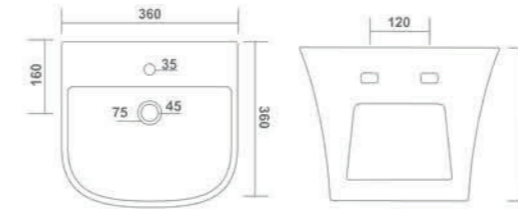

WALL INTEGRATED WASH BASIN

WALL INTEGRATED WASH BASIN

ROSS - 6057
L 360 W 360 H 290mm
(14"x14"x11")