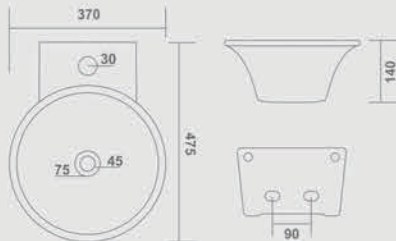

WALL HUNG BASIN

New Arrival