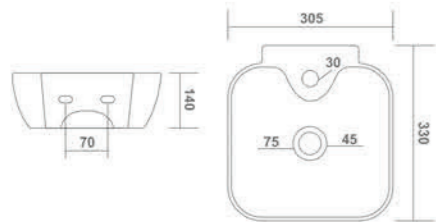

TITUS - 8044
L 315 W 310 H 150mm
(12"x12"x6")

WALL HUNG BASIN

ART - 8045
L 305 W 310 H 120mm
(12"x12"x5")

TRUST - 8048
L 300 W 350 H 110mm
(12"x14"x4")

WALL HUNG BASIN

TROY - 8046
L 305 W 330 H 140mm
(12"x13"x6")