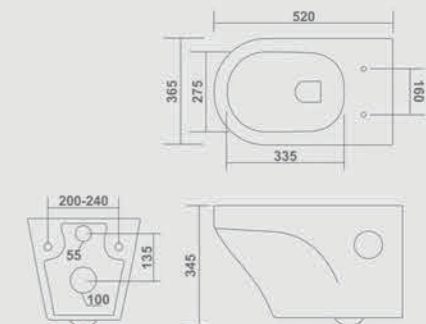

WALL HUNG CLOSET

New Arrival

WALL HUNG CLOSET