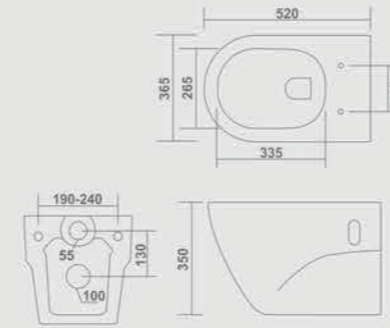

WALL HUNG CLOSET

SOC CER - 2015
L 510 W 365 H 360mm

SOUL - 2014
L 520 W 370 H 360mm

SKODA - 2016
L 510 W 350 H 370mm

WALL HUNG CLOSET

SQUAT - 2017
L 515 W 360 H 355mm

New Arrival

SNOW - 2019
L 520 W 365 H 350mm

WALL HUNG CLOSET

New Arrival

SUNNY - 2018
L 495 W 365 H 375mm

SMART - 2020
L 500 W 350 H 360mm

WALL HUNG CLOSET

SHARK - 2021
L 550 W 390 H 380mm

WALL HUNG CLOSET

SIGMA - 2023
L 490 W 355 H 330mm