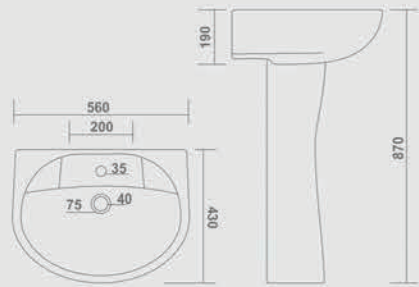

WASH BASIN WITH FULL PEDESTAL

ROY - 7004
L 560 W 430 H 870mm
(22"x17"x34")