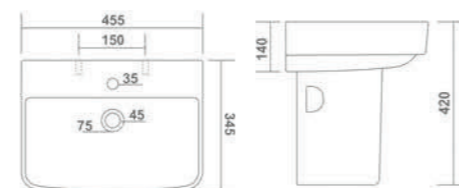

RYZEN - 7054
L 455 W 345 H 420mm
(18"x14"x17")