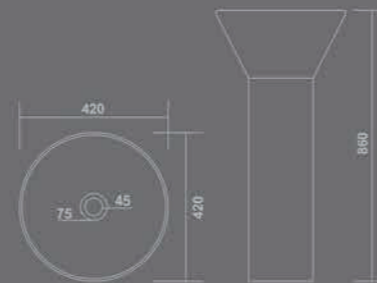

ONE PIECE BASIN

HARRIER - 6001
L 420 W 420 H 860mm (17"x17"x34")