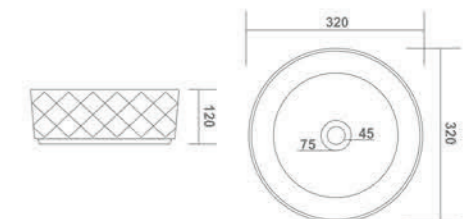

New Arrival

TRUMAN - 4086
L 475 W 365 H 150mm
(19"x14"x6")

TABLE TOP BASIN

ARROW - 4087
L 480 W 315 H 130mm
(19"x12"x5")

TROOP - A - 4089
L 330 W 330 H 120mm
(13"x13"x5")

TABLE TOP BASIN

ABROAD - 4088
L 405 W 405 H 115mm
(16"x16"x5")

TROOP - B - 4090
L 320 W 320 H 120mm
(13"x13"x5")

TABLE TOP BASIN

TROOP - C - 4091
L 320 W 320 H 120mm
(13"x13"x5")

THIN RIM

Basin bowl with only 5mm thickness

Elegant THIN EDGE basin with fine edges that is only 5 mm in thickness. The attractive clay art is made by the innovative material.