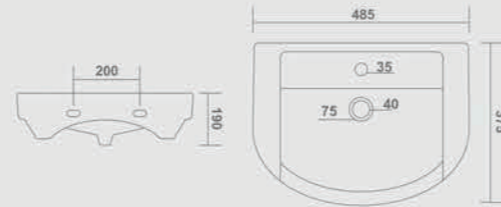

WALL HUNG BASIN

RIO - 8006
L 495 W 405 H 165mm
(19"x16"x6")

TEXAS - 8007
L 445 W 360 H 120mm
(18"x14"x5")

ASTRON - 8008
L 470 W 265 H 115mm
(19"x10"x5")

WALL HUNG BASIN

RODEO - 8009
L 485 W 375 H 190mm
(19"x15"x7")