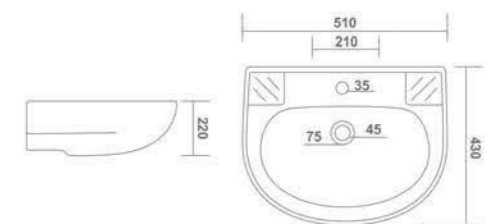

WALL HUNG BASIN

WALL HUNG BASIN

RICH - 8002
L 530 W 430 H 190mm
(21"x17"x7")