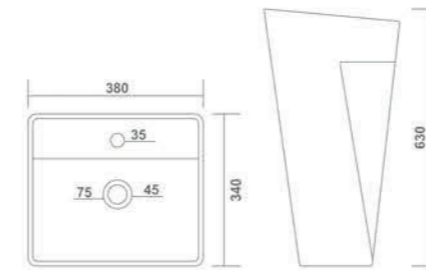

WALL INTEGRATED WASH BASIN

ROLLENCE - 6052
L 380 W 340 H 630mm
(15"x13"x25")