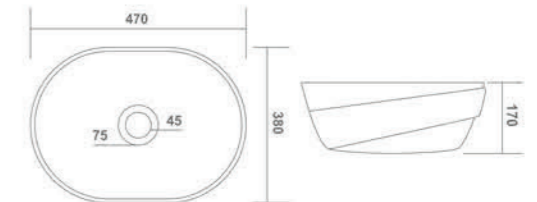

TABLE TOP BASIN

TENNIS - A - 4045
L 475 W 340 H 135mm
(19"x13"x5")

TABLE TOP BASIN

New Arrival