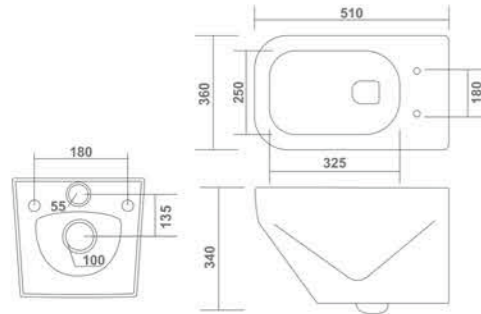

WALL HUNG CLOSET

SILVER - 2003
L 510 W 360 H 340mm

- RIMLESS DESIGN
- SOFT CLOSE SEAT COVER
- AVAILABLE 8 COLORS

New Arrival