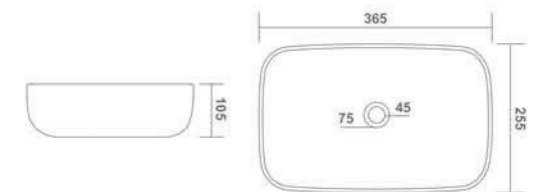

TABLE TOP BASIN

New Arrival

TOBY - 4069
L 365 W 290 H 125mm
(14"x11"x5")

TABLE TOP BASIN

New Arrival

New Arrival

JOLLY - 4071
L 360 W 360 H 190mm
(14"x14"x8")

New Arrival