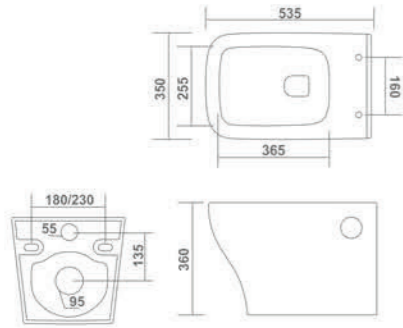

L 665 W 360 H 750mm
S trap : 225mm, 300mm (9".12")
P trap : 180mm (7")

ONE PIECE CLOSET

VIPER - 1010

L 640 W 360 H 720mm
S trap : 100mm, 225mm, 300mm (4", 9", 12")
P trap : 180mm (7")

VERO - 1012

L 640 W 360 H 730mm
S trap : 225mm, 300mm (9".12")
P trap : 180mm (7")

WALL HUNG CLOSET

New Arrival

SUNNY - 2018
L 495 W 365 H 375mm

SMART - 2020
L 500 W 350 H 360mm

WALL HUNG CLOSET

SHARK - 2021
L 550 W 390 H 380mm

WALL HUNG CLOSET

SIGMA - 2023
L 490 W 355 H 330mm

SPIRIT - 2022
L 520 W 360 H 350mm

SMOKE - 2024
L 550 W 370 H 350mm

WALL HUNG CLOSET

ELEGANT - 2025
L 535 W 350 H 360mm

New Arrival

WALL HUNG CLOSET

SILK - 2027
L 510 W 365 H 340mm

STAR - 2026
L 500 W 370 H 375mm