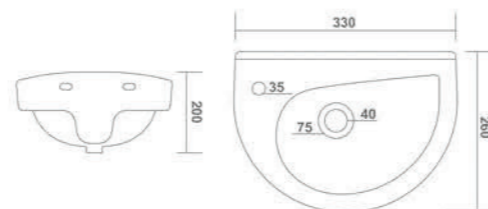

WALL HUNG BASIN

TRUST - 8048
L 300 W 350 H 110mm
(12"x14"x4")

WALL HUNG BASIN