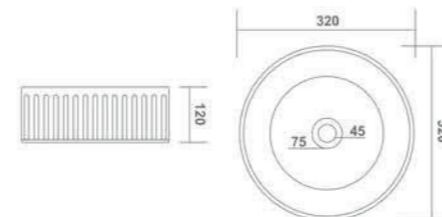

TABLE TOP BASIN

TROOP - C - 4091
L 320 W 320 H 120mm
(13"x13"x5")

THIN RIM

Basin bowl with only 5mm thickness

Elegant THIN EDGE basin with fine edges that is only 5 mm in thickness. The attractive clay art is made by the innovative material.