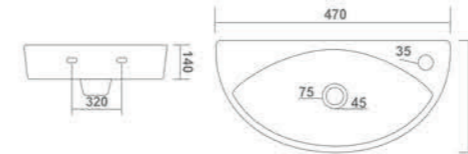

WALL HUNG BASIN

RUBY - 8012
L 470 W 240 H 140mm
(19"x9"x6")

WALL HUNG BASIN

New Arrival

ALLEN - 8013
L 450 W 340 H 130mm
(18"x13"x5")