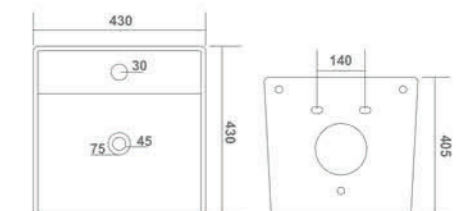

LAVISH - 6051
L 455 W 445 H 760mm (18"x18"x30")

New Arrival

WALL INTEGRATED WASH BASIN

ROLLENCE - 6052
L 380 W 340 H 630mm
(15"x13"x25")

New Arrival

AXEL - 6053
L 430 W 430 H 405mm
(17"x17"x16")

WALL INTEGRATED WASH BASIN