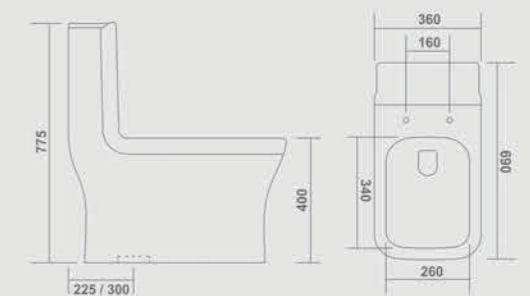

VENUS - 1005

L 690 W 360 H 775mm
S trap : 225mm, 300mm (9", 12")