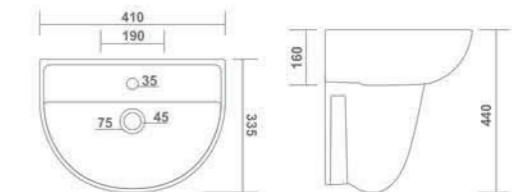

WASH BASIN WITH HALF PEDESTAL

RICH - 7053
L 530 W 430 H 505mm
(21"x17"x20")

WASH BASIN WITH HALF PEDESTAL

RANGE - 7055
L 440 W 370 H 450mm
(17"x15"x18")

RENTO - 7057
L 410 W 300 H 410mm
(16"x12"x16")