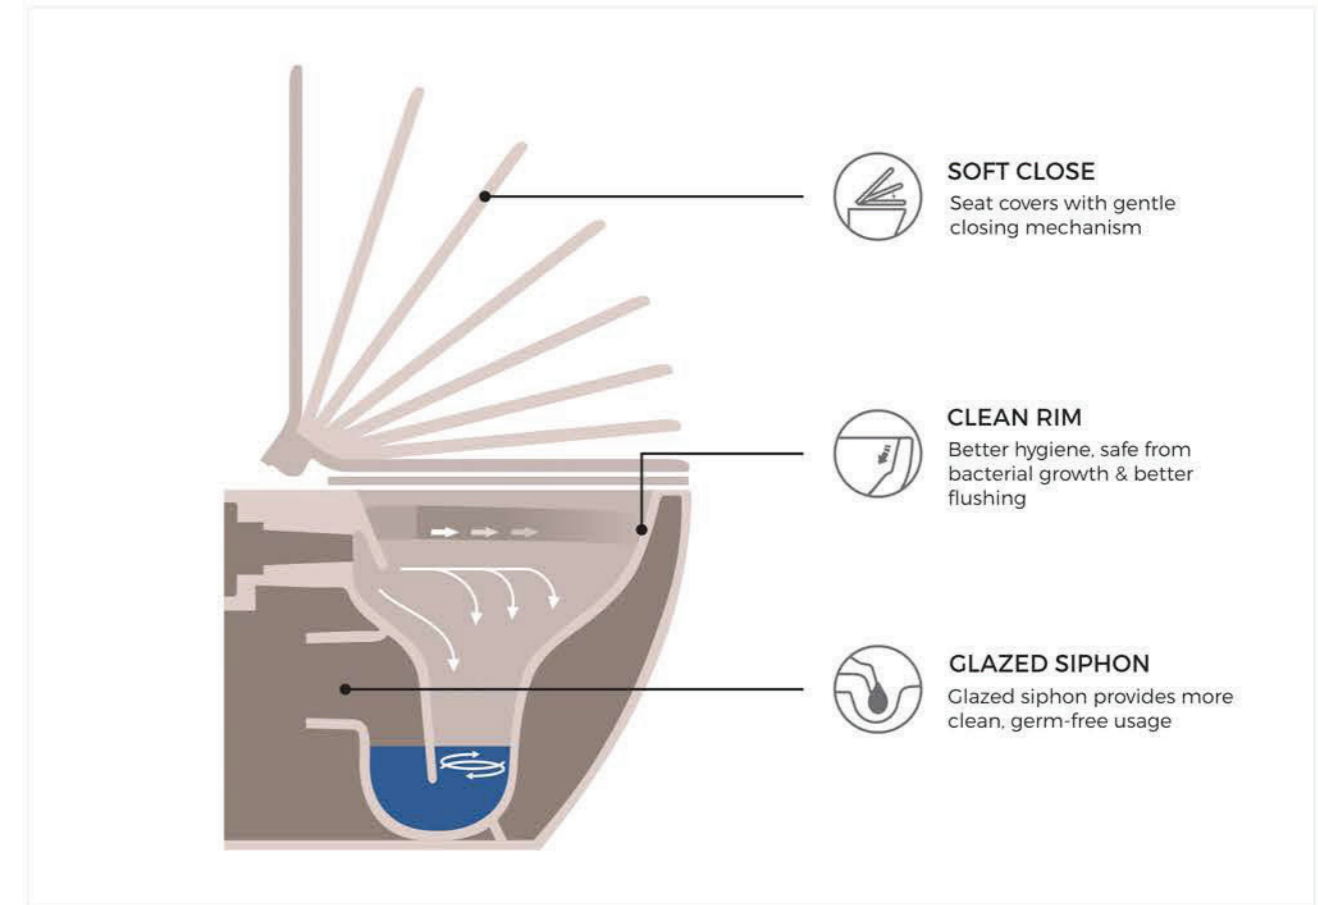

element of
perfection

WALL HUNG CLOSET

SCALA - 2001
L 555 W 360 H 390mm

-  RIMLESS DESIGN
-  SIPHONIC FLUSH
-  SOFT CLOSE SEAT COVER
-  UF SEAT COVER

WALL HUNG CLOSET

SYDNEY - 2002
L 535 W 350 H 365mm

-  3D FLUSH TECHNOLOGY
-  RIMLESS DESIGN
-  SIPHONIC FLUSH
-  SOFT CLOSE SEAT COVER
-  AVAILABLE IN 8 COLORS