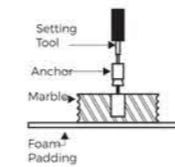

For Marble Counter tops:

1. Position the counter top upside down on foam padding to protect the surface. Mark and drill 3/6" holes 5/8" deep at the locations shown on the template.
2. Use a setting tool and hammer to secure the anchors.