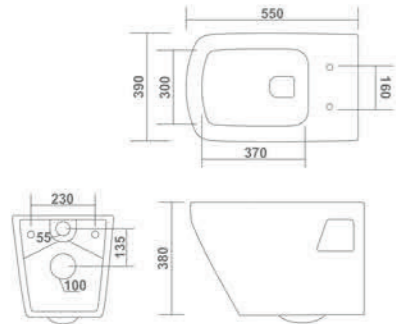

WALL HUNG CLOSET

New Arrival

SUNNY - 2018
L 495 W 365 H 375mm

SMART - 2020
L 500 W 350 H 360mm

WALL HUNG CLOSET

SHARK - 2021
L 550 W 390 H 380mm

WALL HUNG CLOSET

SIGMA - 2023
L 490 W 355 H 330mm