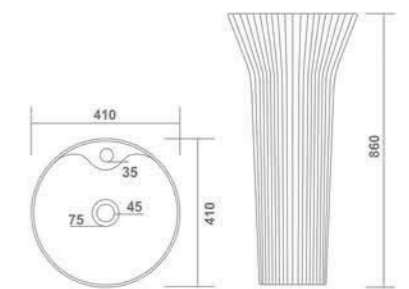

slender stuff
of dimension

ONE PIECE BASIN

HARRIER - 6001
L 420 W 420 H 860mm (17"x17"x34")

ONE PIECE BASIN

HUSKY - 6002
L 325 W 345 H 820mm
(13"x14"x32")

HORNET - 6003
L 410 W 410 H 860mm
(16"x16"x34")

ONE PIECE BASIN