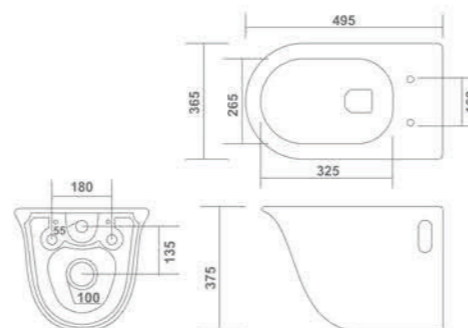

WALL HUNG CLOSET

SWORD - 2009
L 530 W 360 H 380mm

STUDIO - 2011
L 485 W 350 H 365mm

WALL HUNG CLOSET

SUMMER - 2010
L 490 W 365 H 340mm

SALVIA - 2012
L 480 W 345 H 360mm

WALL HUNG CLOSET

SAM - 2013
L 535 W 360 H 360mm

WALL HUNG CLOSET

SOC CER - 2015
L 510 W 365 H 360mm

SOUL - 2014
L 520 W 370 H 360mm

SKODA - 2016
L 510 W 350 H 370mm

WALL HUNG CLOSET

SQUAT - 2017
L 515 W 360 H 355mm

New Arrival

SNOW - 2019
L 520 W 365 H 350mm

WALL HUNG CLOSET

New Arrival

SUNNY - 2018
L 495 W 365 H 375mm

SMART - 2020
L 500 W 350 H 360mm

WALL HUNG CLOSET

SHARK - 2021
L 550 W 390 H 380mm

WALL HUNG CLOSET

SIGMA - 2023
L 490 W 355 H 330mm