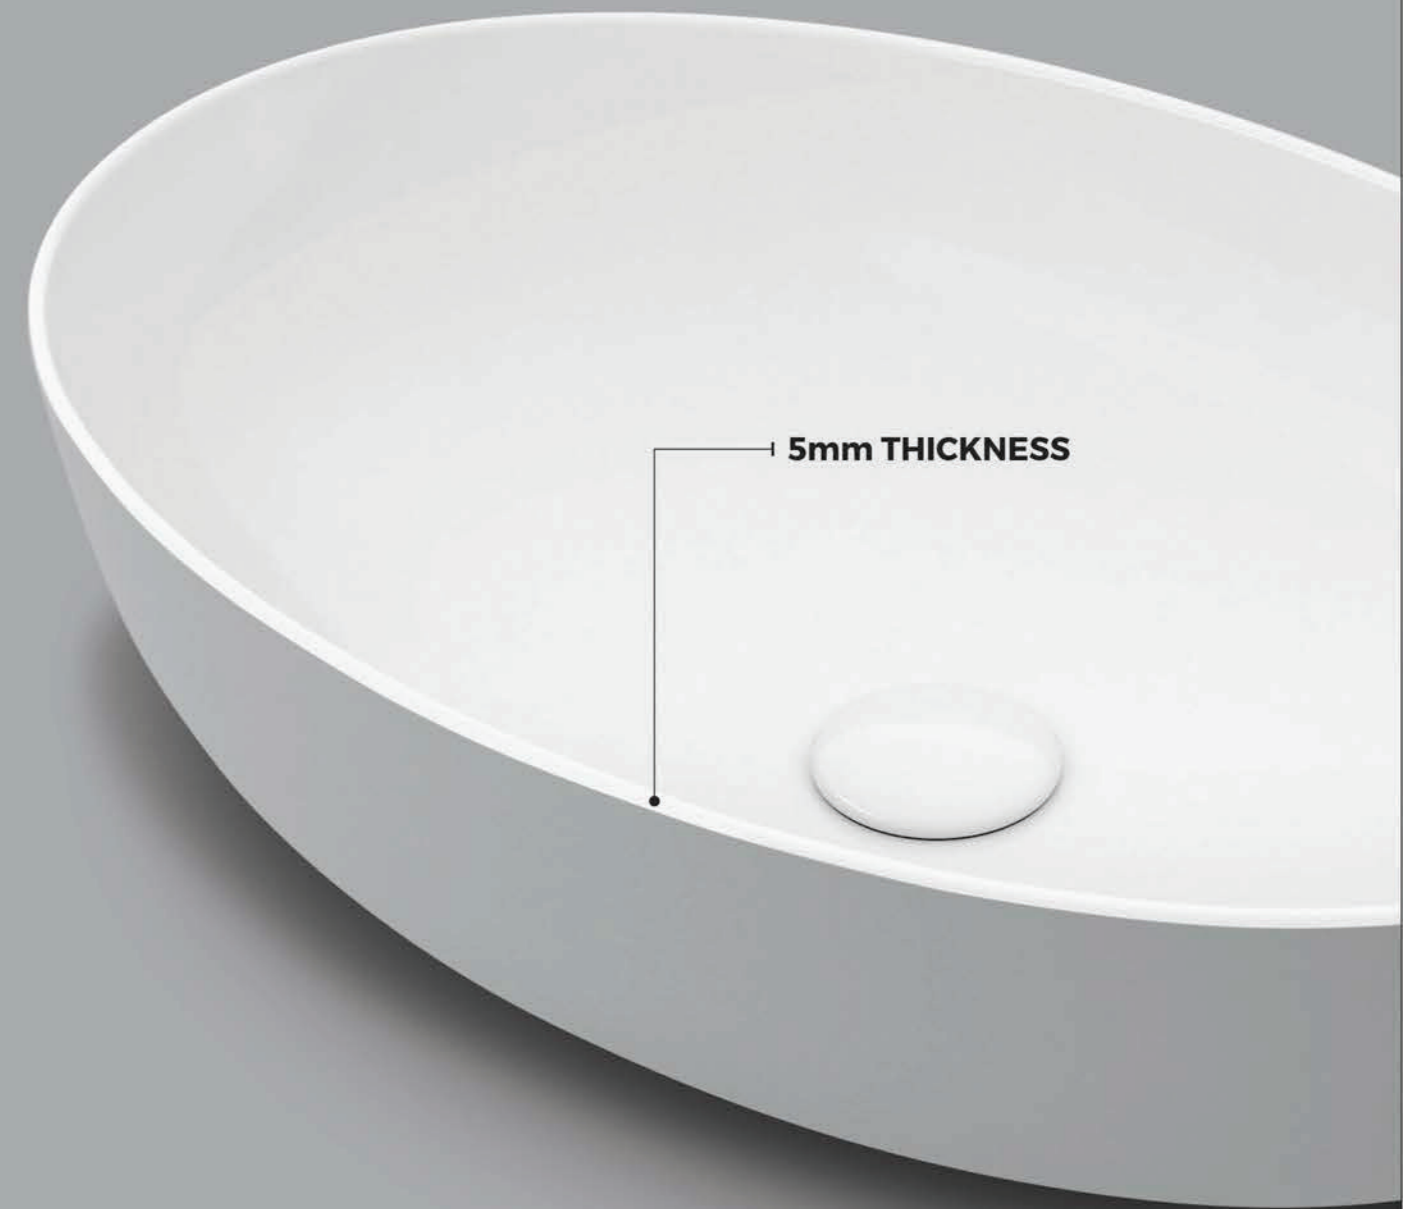

New Arrival

TRUMAN - 4086
L 475 W 365 H 150mm
(19"x14"x6")

TABLE TOP BASIN

ARROW - 4087
L 480 W 315 H 130mm
(19"x12"x5")

TROOP - A - 4089
L 330 W 330 H 120mm
(13"x13"x5")

TABLE TOP BASIN

ABROAD - 4088
L 405 W 405 H 115mm
(16"x16"x5")

TROOP - B - 4090
L 320 W 320 H 120mm
(13"x13"x5")

TABLE TOP BASIN

TROOP - C - 4091
L 320 W 320 H 120mm
(13"x13"x5")

THIN RIM

Basin bowl with only 5mm thickness

Elegant THIN EDGE basin with fine edges that is only 5 mm in thickness. The attractive clay art is made by the innovative material.

TROOP - D - 4092
L 320 W 320 H 120mm
(13"x13"x5")

COUNTER BASIN

OLIVER - 5001
L 550 W 395 H 130mm (22"x16"x5")

COUNTER BASIN

OSCAR - 5002
L 390 W 390 H 160mm
(15"x15"x6")

OMEGA - 5003
L 420 W 420 H 160mm
(17"x17"x6")