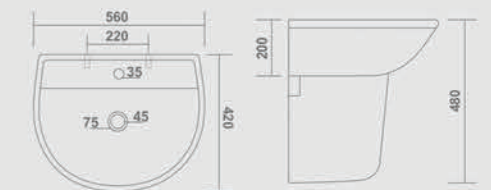

ROTTA - 7007
L 510 W 420 H 840mm
(20"x17"x33")

WASH BASIN WITH FULL PEDESTAL

RADIUS - 7008

L 510 W 410 H 880mm
(20"x16"x35")

RANGE - 7009

L 440 W 370 H 860mm
(17"x15"x34")

RUST - 7010

L 460 W 355 H 830mm
(18"x14"x33")

WASH BASIN WITH HALF PEDESTAL

REGALIA - 7051

L 580 W 435 H 530mm
(23"x17"x21")

REGATA - 7052

L 560 W 420 H 480mm
(22"x17"x19")

WASH BASIN WITH HALF PEDESTAL

RICH - 7053
L 530 W 430 H 505mm
(21"x17"x20")

WASH BASIN WITH HALF PEDESTAL