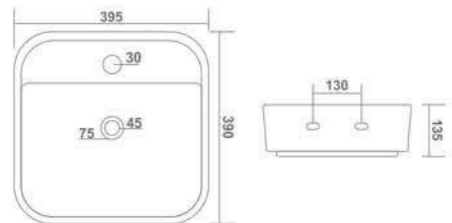

WALL HUNG BASIN

TAYLOR - 8036
L 400 W 300 H 140mm
(16"x12"x6")

WALL HUNG BASIN

New Arrival