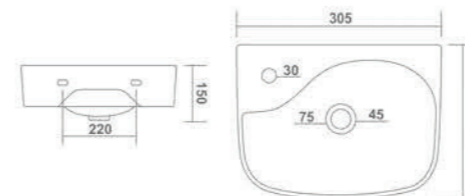

WALL HUNG BASIN

TRUST - 8048
L 300 W 350 H 110mm
(12"x14"x4")

WALL HUNG BASIN