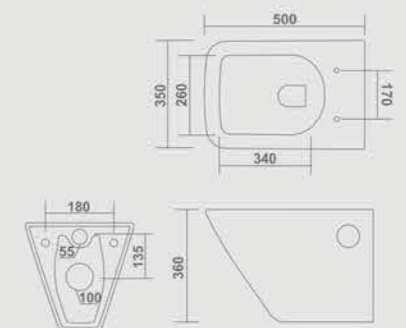

WALL HUNG CLOSET

New Arrival

SUNNY - 2018
L 495 W 365 H 375mm

SMART - 2020
L 500 W 350 H 360mm

WALL HUNG CLOSET

SHARK - 2021
L 550 W 390 H 380mm

WALL HUNG CLOSET

SIGMA - 2023
L 490 W 355 H 330mm