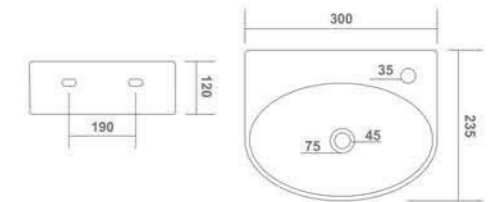

WALL HUNG BASIN

TRUST - 8048
L 300 W 350 H 110mm
(12"x14"x4")

WALL HUNG BASIN

RESSO - 8050
L 305 W 270 H 150mm
(12"x11"x6")