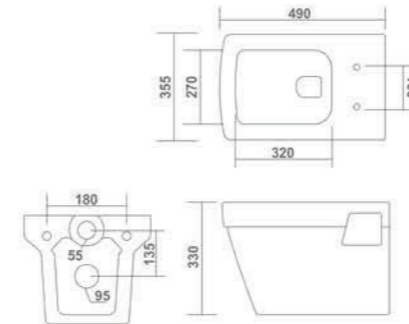

WALL HUNG CLOSET

New Arrival

SUNNY - 2018
L 495 W 365 H 375mm

SMART - 2020
L 500 W 350 H 360mm

WALL HUNG CLOSET

SHARK - 2021
L 550 W 390 H 380mm

WALL HUNG CLOSET

SIGMA - 2023
L 490 W 355 H 330mm