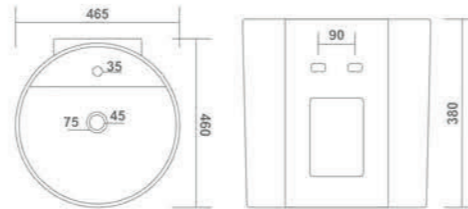

WALL INTEGRATED WASH BASIN

WALL INTEGRATED WASH BASIN

ROSS - 6057
L 360 W 360 H 290mm
(14"x14"x11")