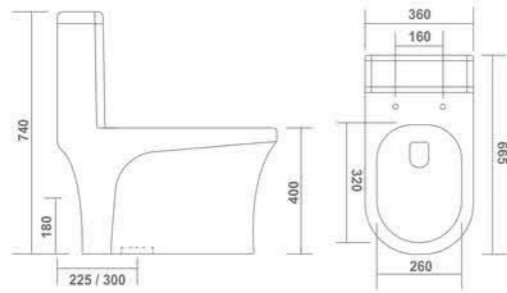

ONE PIECE CLOSET

VIOLIN - 1013

L 665 W 360 H 740mm
S trap : 225mm, 300mm (9", 12")
P trap : 180mm (7")