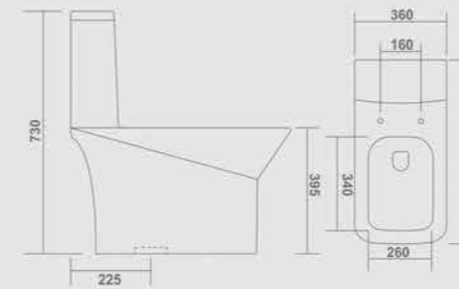

VALORANT - 1002

L 650 W 360 H 735mm
S trap : 225mm (9")

ONE PIECE CLOSET

VERNA - 1004

L 655 W 360 H 730mm
S trap : 225mm (9")

New Arrival

VOX - 1003

L 650 W 360 H 730mm
S trap : 225mm, 300mm (9", 12")