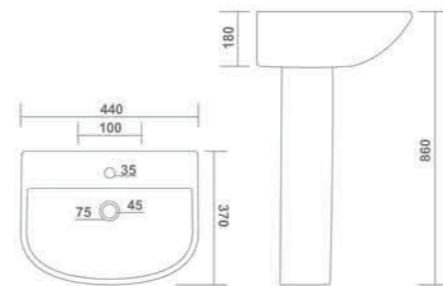

ROTTA - 7007
L 510 W 420 H 840mm
(20"x17"x33")

WASH BASIN WITH FULL PEDESTAL

RADIUS - 7008

L 510 W 410 H 880mm
(20"x16"x35")

RANGE - 7009

L 440 W 370 H 860mm
(17"x15"x34")

RUST - 7010

L 460 W 355 H 830mm
(18"x14"x33")

WASH BASIN WITH HALF PEDESTAL

REGALIA - 7051

L 580 W 435 H 530mm
(23"x17"x21")

REGATA - 7052

L 560 W 420 H 480mm
(22"x17"x19")

WASH BASIN WITH HALF PEDESTAL

RICH - 7053
L 530 W 430 H 505mm
(21"x17"x20")

WASH BASIN WITH HALF PEDESTAL