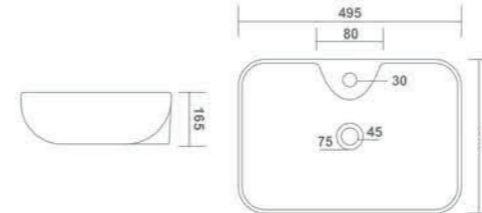

WALL HUNG BASIN

RIO - 8006
L 495 W 405 H 165mm
(19"x16"x6")

TEXAS - 8007
L 445 W 360 H 120mm
(18"x14"x5")