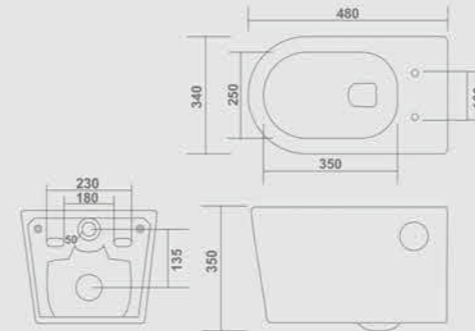

WALL HUNG CLOSET

ZETA - 2007
L 480 W 340 H 350mm

- RIMLESS DESIGN
- SOFT CLOSE SEAT COVER
- AVAILABLE IN 3 COLORS

New Arrival