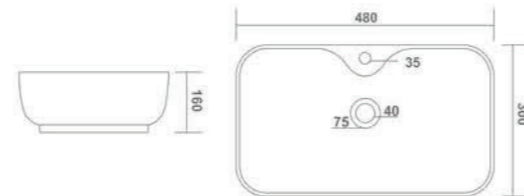

TESSA - 4041
L 480 W 380 H 135mm
(19"x15"x5")

stylish
contemporary
curve

TABLE TOP BASIN

THRILL - 4042
L 480 W 300 H 160mm
(19"x12"x6")

TENNIS - A - 4045
L 475 W 340 H 135mm
(19"x13"x5")

TABLE TOP BASIN

AMBER - 4043
L 480 W 370 H 125mm
(19"x15"x5")