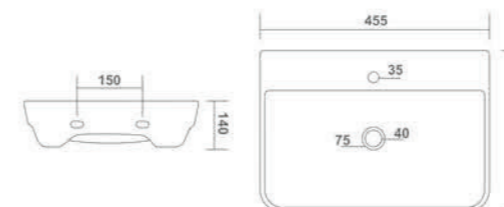

WALL HUNG BASIN

RUBY - 8012
L 470 W 240 H 140mm
(19"x9"x6")

WALL HUNG BASIN

New Arrival