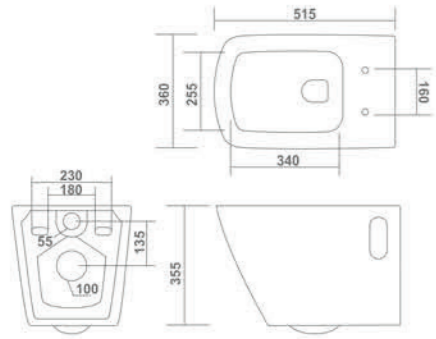

WALL HUNG CLOSET

SWORD - 2009
L 530 W 360 H 380mm

STUDIO - 2011
L 485 W 350 H 365mm

WALL HUNG CLOSET

SUMMER - 2010
L 490 W 365 H 340mm

SALVIA - 2012
L 480 W 345 H 360mm

WALL HUNG CLOSET

SAM - 2013
L 535 W 360 H 360mm

WALL HUNG CLOSET

SOC CER - 2015
L 510 W 365 H 360mm

SOUL - 2014
L 520 W 370 H 360mm

SKODA - 2016
L 510 W 350 H 370mm

WALL HUNG CLOSET

SQUAT - 2017
L 515 W 360 H 355mm

New Arrival

SNOW - 2019
L 520 W 365 H 350mm

WALL HUNG CLOSET

New Arrival

SUNNY - 2018
L 495 W 365 H 375mm

SMART - 2020
L 500 W 350 H 360mm

WALL HUNG CLOSET

SHARK - 2021
L 550 W 390 H 380mm

WALL HUNG CLOSET

SIGMA - 2023
L 490 W 355 H 330mm