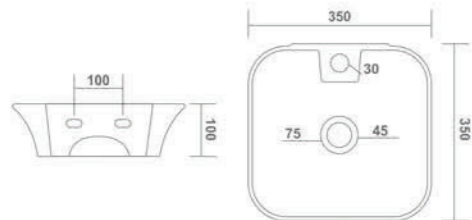

WALL HUNG BASIN

ROVER - 8042
L 360 W 245 H 140mm
(14"x10"x6")

TOYESH - 8041
L 350 W 250 H 100mm
(14"x10"x4")