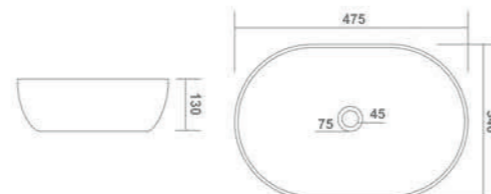

TABLE TOP BASIN

TENNIS - A - 4045
L 475 W 340 H 135mm
(19"x13"x5")

TABLE TOP BASIN

New Arrival