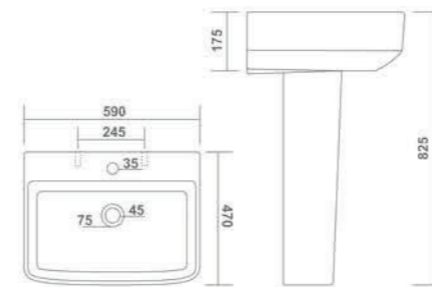

RAVEN - 6056
L 410 W 360 H 320mm
(16"x14"x13")

RIKON - 6059
L 420 W 400 H 270mm
(17"x16"x11")

WASH BASIN WITH FULL PEDESTAL

RICK - 7001
L 645 W 470 H 900mm (25"x19"x35")

WASH BASIN WITH FULL PEDESTAL

REGALTOS - 7002
L 590 W 470 H 825mm
(23"x19"x32")