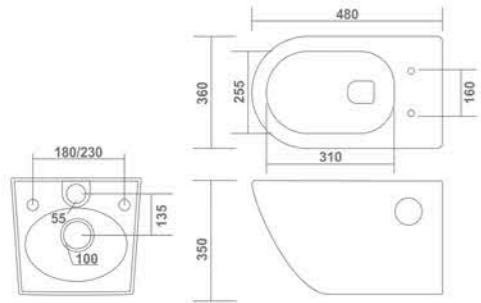

WALL HUNG CLOSET

SPIRAL - 2006
L 480 W 360 H 350mm

- RIMLESS DESIGN
- SOFT CLOSE SEAT COVER
- AVAILABLE IN 8 COLORS

New Arrival