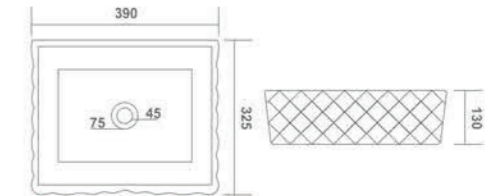

TABLE TOP BASIN

New Arrival

TABLE TOP BASIN

TOY - 4081
L 650 W 390 H 110mm
(26"x15"x4")

New Arrival

New Arrival