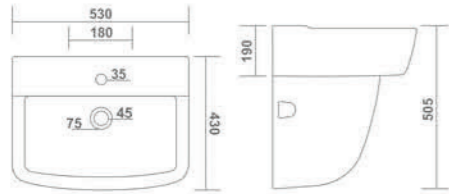

ROTTA - 7007
L 510 W 420 H 840mm
(20"x17"x33")

WASH BASIN WITH FULL PEDESTAL

RADIUS - 7008

L 510 W 410 H 880mm
(20"x16"x35")

RANGE - 7009

L 440 W 370 H 860mm
(17"x15"x34")

RUST - 7010

L 460 W 355 H 830mm
(18"x14"x33")

WASH BASIN WITH HALF PEDESTAL

REGALIA - 7051

L 580 W 435 H 530mm
(23"x17"x21")

REGATA - 7052

L 560 W 420 H 480mm
(22"x17"x19")

WASH BASIN WITH HALF PEDESTAL

RICH - 7053
L 530 W 430 H 505mm
(21"x17"x20")

WASH BASIN WITH HALF PEDESTAL