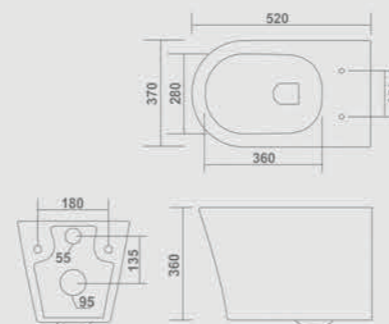

WALL HUNG CLOSET

WALL HUNG CLOSET