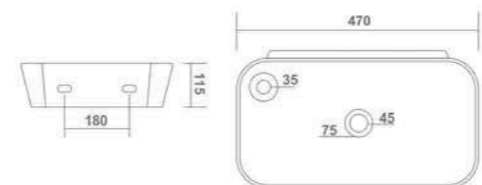

WALL HUNG BASIN

RIO - 8006
L 495 W 405 H 165mm
(19"x16"x6")

TEXAS - 8007
L 445 W 360 H 120mm
(18"x14"x5")

ASTRON - 8008
L 470 W 265 H 115mm
(19"x10"x5")

WALL HUNG BASIN

RODEO - 8009
L 485 W 375 H 190mm
(19"x15"x7")