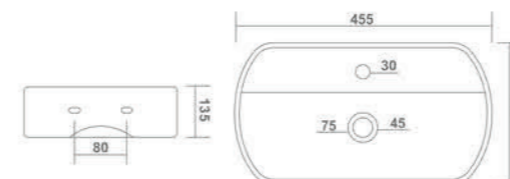

WALL HUNG BASIN

RUST - 8018
L 460 W 355 H 155mm
(18"x14"x6")

New Arrival