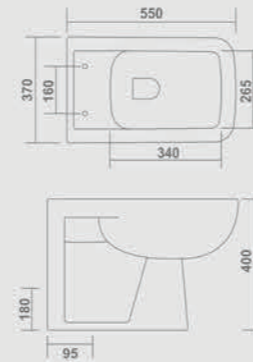

SPRING - 3006
L 550 W 370 H 400mm
S trap : 95mm (4")
P trap : 180mm (7")

WATER CLOSET

SOLID - 3005
L 530 W 360 H 400mm
S trap : 85mm (4")
P trap : 180mm (7")