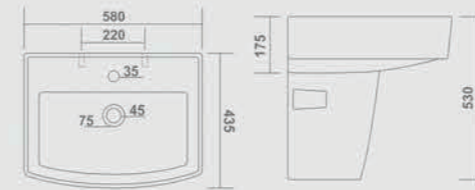

WASH BASIN WITH HALF PEDESTAL

REGALIA - 7051

L 580 W 435 H 530mm
(23"x17"x21")