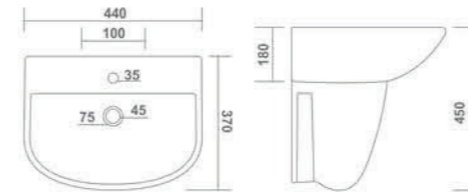

WASH BASIN WITH HALF PEDESTAL

RANGE - 7055
L 440 W 370 H 450mm
(17"x15"x18")