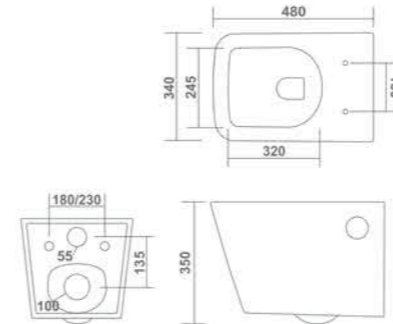

WALL HUNG CLOSET

SWEDEN - 2005
L 480 W 340 H 350mm

- RIMLESS DESIGN
- SOFT CLOSE SEAT COVER
- AVAILABLE 8 COLORS

New Arrival