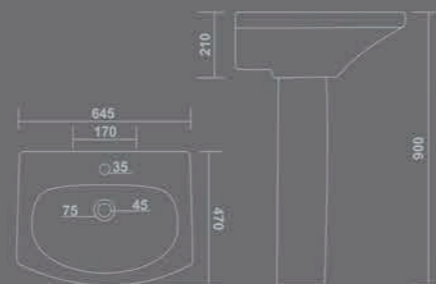

RAVEN - 6056
L 410 W 360 H 320mm
(16"x14"x13")

RIKON - 6059
L 420 W 400 H 270mm
(17"x16"x11")

WASH BASIN WITH FULL PEDESTAL

RICK - 7001
L 645 W 470 H 900mm (25"x19"x35")

WASH BASIN WITH FULL PEDESTAL

REGALTOS - 7002
L 590 W 470 H 825mm
(23"x19"x32")