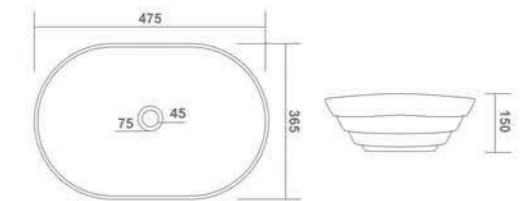

TABLE TOP BASIN

ALPHA - 4078
L 310 W 310 H 100mm
(12"x12"x4")

ALVIN - 4079
L 280 W 280 H 125mm
(11"x11"x5")

New Arrival

ALEX - 4080
L 465 W 365 H 245mm
(19"x15"x10")

TABLE TOP BASIN

TOY - 4081
L 650 W 390 H 110mm
(26"x15"x4")

New Arrival

TRUMAN - 4086
L 475 W 365 H 150mm
(19"x14"x6")

TABLE TOP BASIN

ARROW - 4087
L 480 W 315 H 130mm
(19"x12"x5")

TROOP - A - 4089
L 330 W 330 H 120mm
(13"x13"x5")

TABLE TOP BASIN

ABROAD - 4088
L 405 W 405 H 115mm
(16"x16"x5")

TROOP - B - 4090
L 320 W 320 H 120mm
(13"x13"x5")

TABLE TOP BASIN

TROOP - C - 4091
L 320 W 320 H 120mm
(13"x13"x5")

THIN RIM

Basin bowl with only 5mm thickness

Elegant THIN EDGE basin with fine edges that is only 5 mm in thickness. The attractive clay art is made by the innovative material.