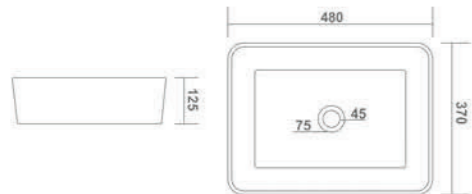

TESSA - 4041
L 480 W 380 H 135mm
(19"x15"x5")

stylish
contemporary
curve

TABLE TOP BASIN

THRILL - 4042
L 480 W 300 H 160mm
(19"x12"x6")

TENNIS - A - 4045
L 475 W 340 H 135mm
(19"x13"x5")

TABLE TOP BASIN

AMBER - 4043
L 480 W 370 H 125mm
(19"x15"x5")