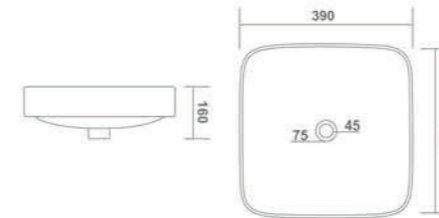

TROOP - B - 4090
L 320 W 320 H 120mm
(13"x13"x5")

TABLE TOP BASIN

TROOP - C - 4091
L 320 W 320 H 120mm
(13"x13"x5")

THIN RIM

Basin bowl with only 5mm thickness

Elegant THIN EDGE basin with fine edges that is only 5 mm in thickness. The attractive clay art is made by the innovative material.

TROOP - D - 4092
L 320 W 320 H 120mm
(13"x13"x5")

COUNTER BASIN

OLIVER - 5001
L 550 W 395 H 130mm (22"x16"x5")

COUNTER BASIN

OSCAR - 5002
L 390 W 390 H 160mm
(15"x15"x6")

OMEGA - 5003
L 420 W 420 H 160mm
(17"x17"x6")