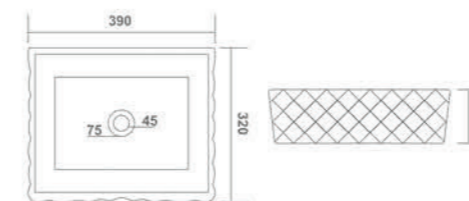

TABLE TOP BASIN

New Arrival

TABLE TOP BASIN

TOY - 4081
L 650 W 390 H 110mm
(26"x15"x4")

New Arrival

New Arrival