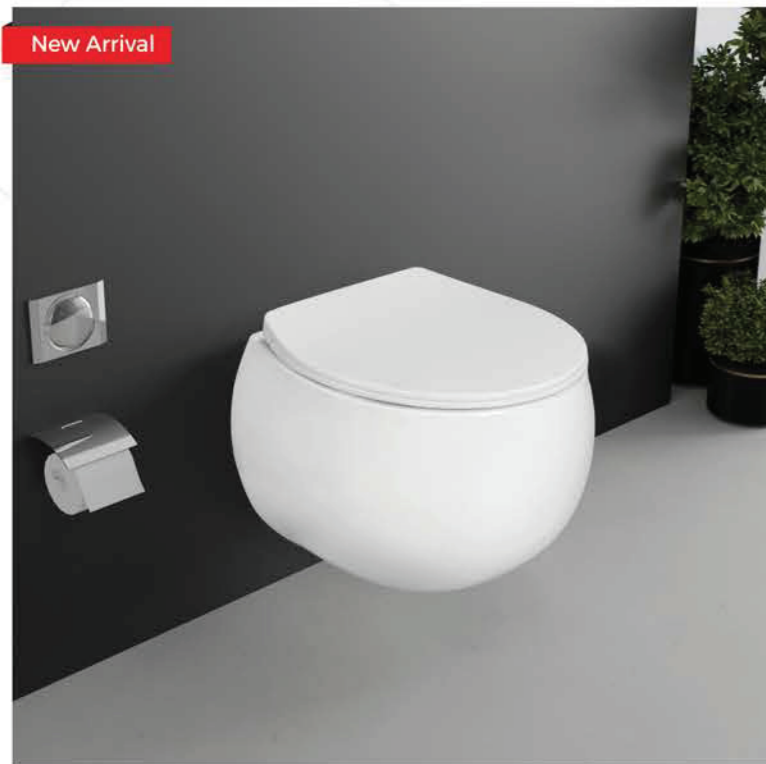

New Arrival

SPARK - 2004
L 470 W 435 H 365mm

- RIMLESS DESIGN
- SOFT CLOSE SEAT COVER