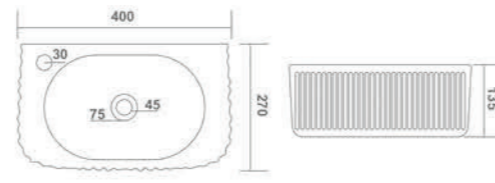

WALL HUNG BASIN

RUST - 8018
L 460 W 355 H 155mm
(18"x14"x6")

New Arrival