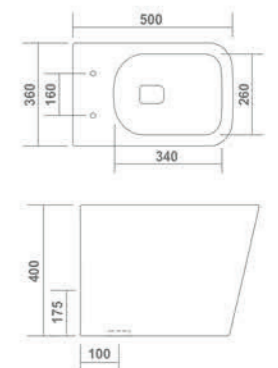

WATER CLOSET

- 5D FLUSH TECHNOLOGY
- RIMLESS DESIGN
- SIPHONIC FLUSH
- SOFT CLOSE SEAT COVER
- AVAILABLE IN 8 COLORS

WATER CLOSET

SICASA - 3002
L 515 W 355 H 400mm
S trap : 100mm (4")
P trap : 180mm (7")

- RIMLESS DESIGN
- SOFT CLOSE SEAT COVER
- AVAILABLE IN 8 COLORS

- RIMLESS DESIGN
- SOFT CLOSE SEAT COVER
- AVAILABLE IN 8 COLORS