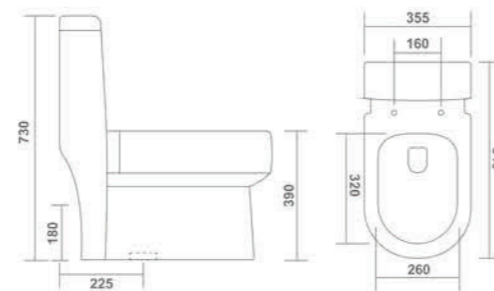

VALLEY - 1014

L 640 W 355 H 730mm
S trap : 225mm (9")
P trap : 180mm (7")