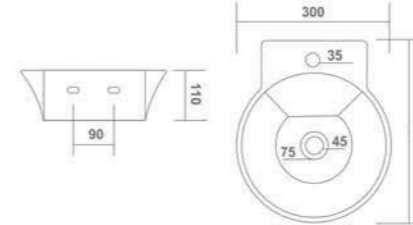

TITUS - 8044
L 315 W 310 H 150mm
(12"x12"x6")

WALL HUNG BASIN

ART - 8045
L 305 W 310 H 120mm
(12"x12"x5")

TRUST - 8048
L 300 W 350 H 110mm
(12"x14"x4")

WALL HUNG BASIN

TROY - 8046
L 305 W 330 H 140mm
(12"x13"x6")