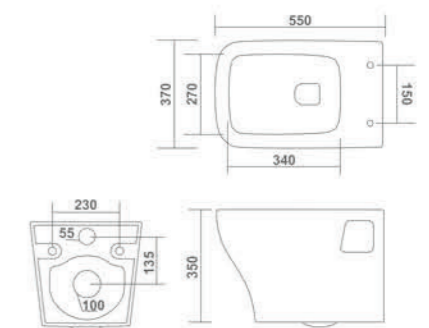

WALL HUNG CLOSET

WALL HUNG CLOSET