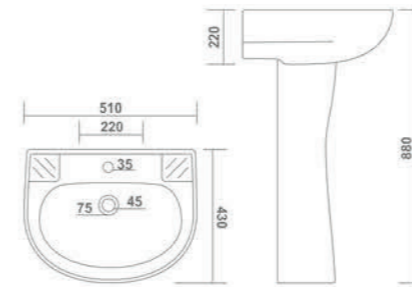

REGALIA - 7003
L 580 W 435 H 850mm
(23"x17"x33")

WASH BASIN WITH FULL PEDESTAL

ROY - 7004
L 560 W 430 H 870mm
(22"x17"x34")

WASH BASIN WITH FULL PEDESTAL

RARE - 7006
L 510 W 430 H 880mm
(20"x17"x35")

RICH - 7005
L 530 W 430 H 880mm
(21"x17"x35")

ROTTA - 7007
L 510 W 420 H 840mm
(20"x17"x33")

WASH BASIN WITH FULL PEDESTAL

RADIUS - 7008

L 510 W 410 H 880mm
(20"x16"x35")

RANGE - 7009

L 440 W 370 H 860mm
(17"x15"x34")

RUST - 7010

L 460 W 355 H 830mm
(18"x14"x33")