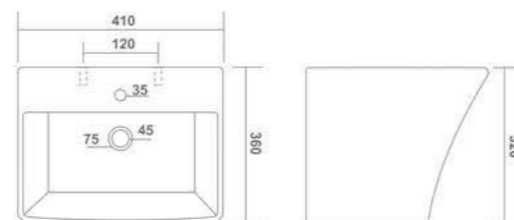

WALL INTEGRATED WASH BASIN

WALL INTEGRATED WASH BASIN

ROSS - 6057
L 360 W 360 H 290mm
(14"x14"x11")