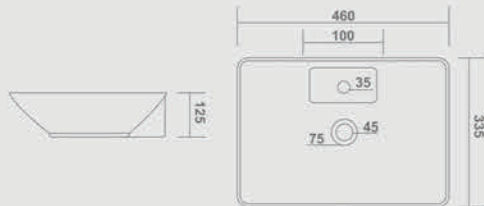

WALL HUNG BASIN

RAPID - 8024
L 430 W 350 H 190mm
(17"x14"x8")

WALL HUNG BASIN

New Arrival

TYCOON - 8023
L 435 W 300 H 130mm
(17"x12"x5")

New Arrival