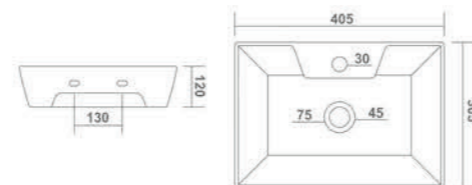

WALL HUNG BASIN

PRIME PLUS - 8030
L 400 W 300 H 120mm
(16"x12"x5")