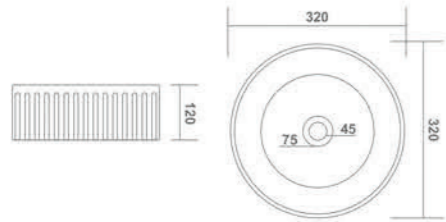

New Arrival

TRUMAN - 4086
L 475 W 365 H 150mm
(19"x14"x6")

TABLE TOP BASIN

ARROW - 4087
L 480 W 315 H 130mm
(19"x12"x5")

TROOP - A - 4089
L 330 W 330 H 120mm
(13"x13"x5")

TABLE TOP BASIN

ABROAD - 4088
L 405 W 405 H 115mm
(16"x16"x5")

TROOP - B - 4090
L 320 W 320 H 120mm
(13"x13"x5")

TABLE TOP BASIN

TROOP - C - 4091
L 320 W 320 H 120mm
(13"x13"x5")

THIN RIM

Basin bowl with only 5mm thickness

Elegant THIN EDGE basin with fine edges that is only 5 mm in thickness. The attractive clay art is made by the innovative material.