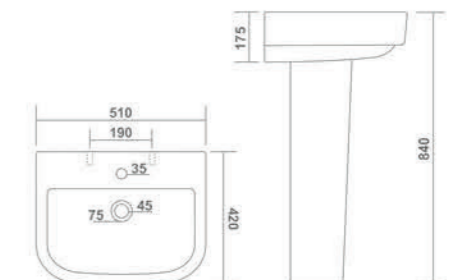

REGALIA - 7003
L 580 W 435 H 850mm
(23"x17"x33")

WASH BASIN WITH FULL PEDESTAL

ROY - 7004
L 560 W 430 H 870mm
(22"x17"x34")

WASH BASIN WITH FULL PEDESTAL

RARE - 7006
L 510 W 430 H 880mm
(20"x17"x35")

RICH - 7005
L 530 W 430 H 880mm
(21"x17"x35")

ROTTA - 7007
L 510 W 420 H 840mm
(20"x17"x33")

WASH BASIN WITH FULL PEDESTAL

RADIUS - 7008

L 510 W 410 H 880mm
(20"x16"x35")

RANGE - 7009

L 440 W 370 H 860mm
(17"x15"x34")

RUST - 7010

L 460 W 355 H 830mm
(18"x14"x33")