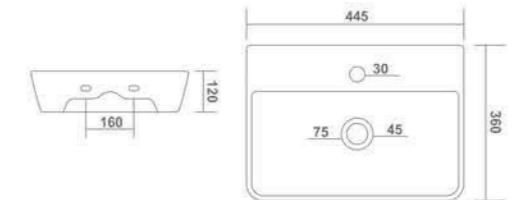

WALL HUNG BASIN

ROTTO - 8004
L 500 W 425 H 175mm
(20"x17"x7")

WALL HUNG BASIN

RIO - 8006
L 495 W 405 H 165mm
(19"x16"x6")