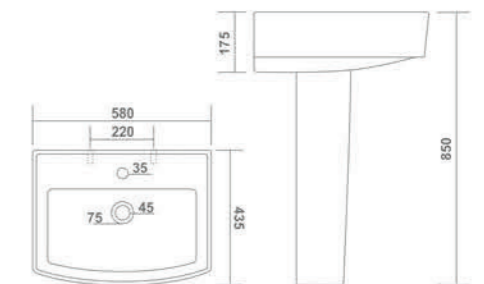

WASH BASIN WITH FULL PEDESTAL

WASH BASIN WITH FULL PEDESTAL

REGALTOS - 7002
L 590 W 470 H 825mm
(23"x19"x32")