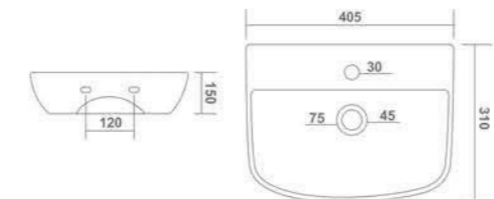

WALL HUNG BASIN

PRIME PLUS - 8030
L 400 W 300 H 120mm
(16"x12"x5")