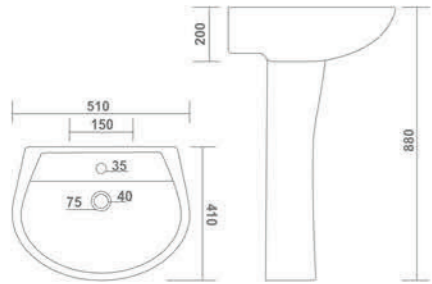

RAVEN - 6056
L 410 W 360 H 320mm
(16"x14"x13")

RIKON - 6059
L 420 W 400 H 270mm
(17"x16"x11")

WASH BASIN WITH FULL PEDESTAL

RICK - 7001
L 645 W 470 H 900mm (25"x19"x35")

WASH BASIN WITH FULL PEDESTAL

REGALTOS - 7002
L 590 W 470 H 825mm
(23"x19"x32")

REGALIA - 7003
L 580 W 435 H 850mm
(23"x17"x33")

WASH BASIN WITH FULL PEDESTAL

ROY - 7004
L 560 W 430 H 870mm
(22"x17"x34")

WASH BASIN WITH FULL PEDESTAL

RARE - 7006
L 510 W 430 H 880mm
(20"x17"x35")

RICH - 7005
L 530 W 430 H 880mm
(21"x17"x35")

ROTTA - 7007
L 510 W 420 H 840mm
(20"x17"x33")

WASH BASIN WITH FULL PEDESTAL

RADIUS - 7008

L 510 W 410 H 880mm
(20"x16"x35")

RANGE - 7009

L 440 W 370 H 860mm
(17"x15"x34")

RUST - 7010

L 460 W 355 H 830mm
(18"x14"x33")