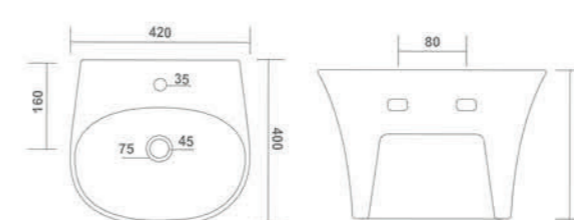

WALL INTEGRATED WASH BASIN

WALL INTEGRATED WASH BASIN

ROSS - 6057
L 360 W 360 H 290mm
(14"x14"x11")