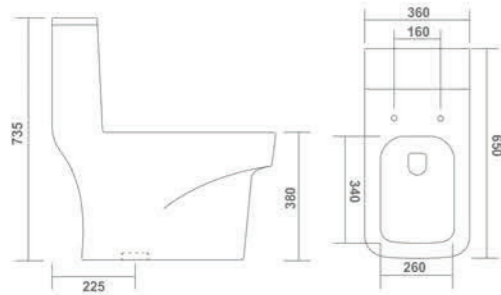

ONE PIECE CLOSET

VALORANT - 1002

L 650 W 360 H 735mm
S trap : 225mm (9")