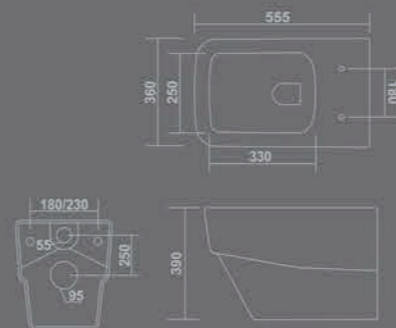

element of
perfection

WALL HUNG CLOSET

SCALA - 2001
L 555 W 360 H 390mm

-  RIMLESS DESIGN
-  SIPHONIC FLUSH
-  SOFT CLOSE SEAT COVER
-  UF SEAT COVER

WALL HUNG CLOSET

SYDNEY - 2002
L 535 W 350 H 365mm

-  3D FLUSH TECHNOLOGY
-  RIMLESS DESIGN
-  SIPHONIC FLUSH
-  SOFT CLOSE SEAT COVER
-  AVAILABLE IN 8 COLORS